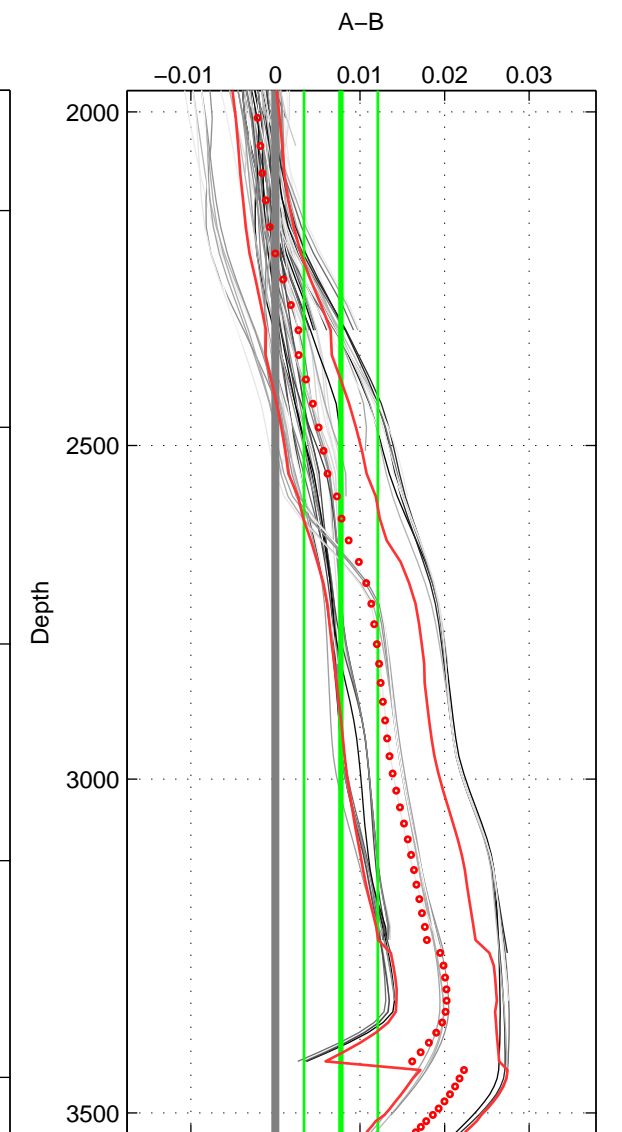

Cruise A (red). Date: Aug 1993 Cruisename: 87-58JH19930730

Cruise B (blue). Date: Nov 1995 Cruisename: 93-58JH19951108

*** "Favourite" values are means of spaces 2 3.

	Offset	O.StDev	Ratio	R.Stdev	Rating
SIGMA:	0.002	0.002	1.000	0.000	4
THETA:	0.001	0.004	1.000	0.000	5
DEPTH:	0.008	0.004	1.000	0.000	5
FAV.:	0.004	0.004	1.000	0.000	5

Profiles of A: 14
 Profiles of B: 20
 Diff profs : 91
 WMoffset (A-B): 0.0022466
 WMoffset stdev: 0.0022547
 WMratio (A/B): 1.0001
 WMratio stdev: 6.4603e-05

Quality (1-5): 4

Profiles of A: 14
 Profiles of B: 20
 Diff profs : 91
 WMoffset (A-B): 0.00065942
 WMoffset stdev: 0.0040372
 WMratio (A/B): 1
 WMratio stdev: 0.00011567

Quality (1-5): 5

Profiles of A: 14
 Profiles of B: 20
 Diff profs : 91
 WMoffset (A-B): 0.0077401
 WMoffset stdev: 0.0043581
 WMratio (A/B): 1.0002
 WMratio stdev: 0.00012486

Quality (1-5): 5