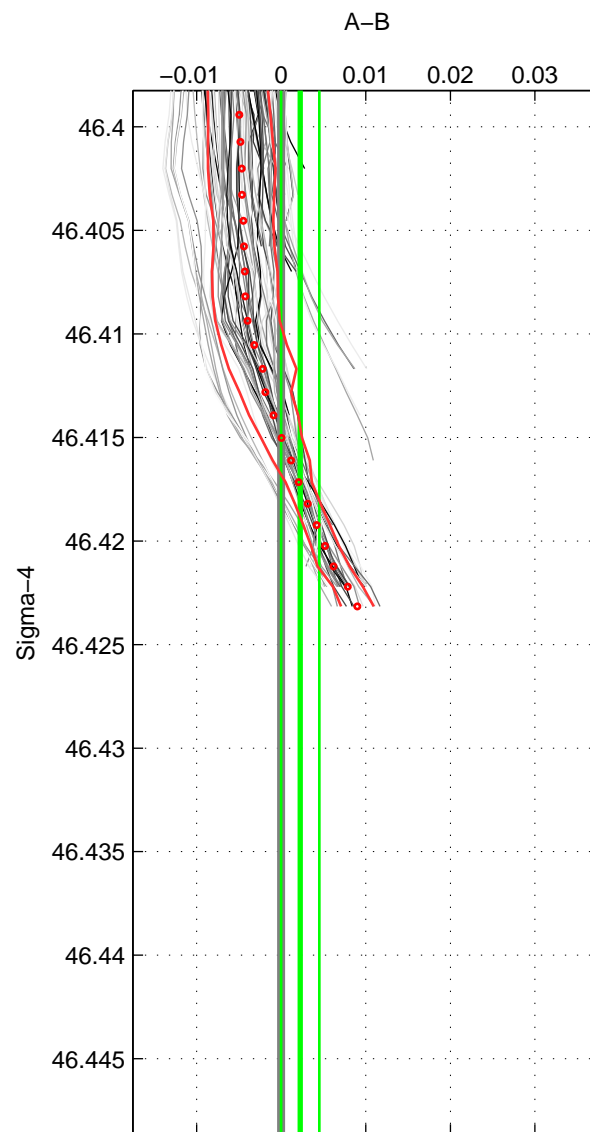

Cruise A (red). Date: Aug 1993 Cruisename: 87-58JH19930730

Cruise B (blue). Date: Nov 1995 Cruisename: 93-58JH19951108

*** "Favourite" values are means of spaces 2 3.

	Offset	O.StDev	Ratio	R.Stdev	Rating
SIGMA:	0.002	0.002	1.000	0.000	4
THETA:	0.001	0.004	1.000	0.000	5
DEPTH:	0.008	0.004	1.000	0.000	5
FAV.:	0.004	0.004	1.000	0.000	5

Profiles of A: 14
 Profiles of B: 20
 Diff profs : 91
 WMoffset (A-B): 0.0022466
 WMoffset stdev: 0.0022547
 WMratio (A/B): 1.0001
 WMratio stdev: 6.4603e-05

Quality (1-5): 4

Profiles of A: 14
 Profiles of B: 20
 Diff profs : 91
 WMoffset (A-B): 0.00065942
 WMoffset stdev: 0.0040372
 WMratio (A/B): 1
 WMratio stdev: 0.00011567

Quality (1-5): 5

Profiles of A: 14
 Profiles of B: 20
 Diff profs : 91
 WMoffset (A-B): 0.0077401
 WMoffset stdev: 0.0043581
 WMratio (A/B): 1.0002
 WMratio stdev: 0.00012486

Quality (1-5): 5