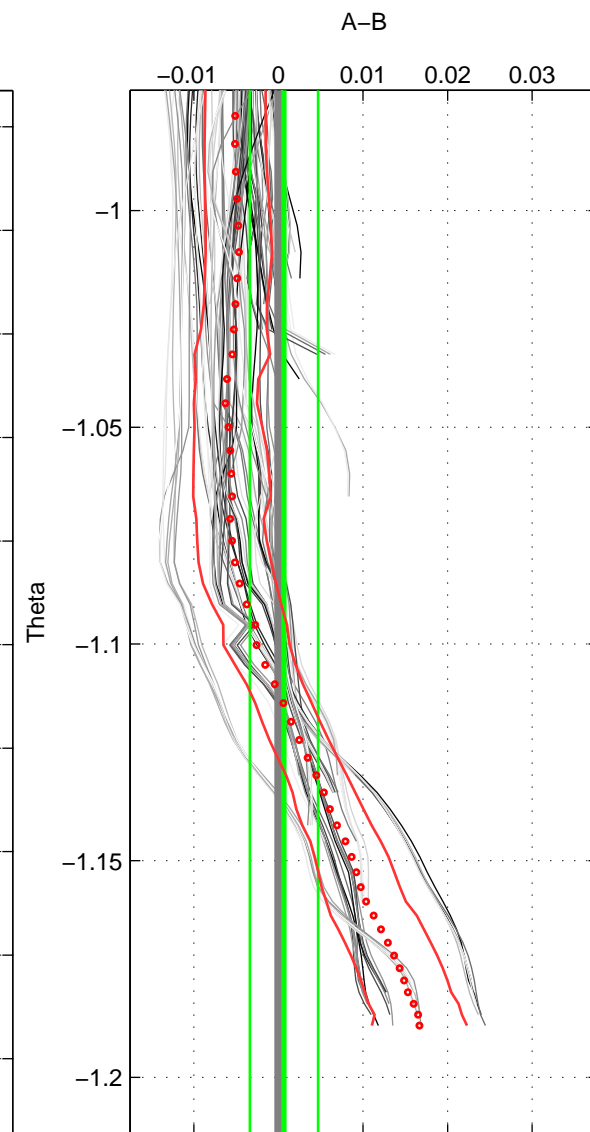

Cruise A (red). Date: Aug 1993 Cruisename: 87-58JH19930730

Cruise B (blue). Date: Nov 1995 Cruisename: 93-58JH19951108

*** "Favourite" values are means of spaces 2 3.

	Offset	O.StDev	Ratio	R.Stdev	Rating
SIGMA:	0.002	0.002	1.000	0.000	4
THETA:	0.001	0.004	1.000	0.000	5
DEPTH:	0.008	0.004	1.000	0.000	5
FAV.:	0.004	0.004	1.000	0.000	5

Profiles of A: 14
 Profiles of B: 20
 Diff profs : 91
 WMoffset (A-B): 0.0022466
 WMoffset stdev: 0.0022547
 WMratio (A/B): 1.0001
 WMratio stdev: 6.4603e-05

Quality (1-5): 4

Profiles of A: 14
 Profiles of B: 20
 Diff profs : 91
 WMoffset (A-B): 0.00065942
 WMoffset stdev: 0.0040372
 WMratio (A/B): 1
 WMratio stdev: 0.00011567

Quality (1-5): 5

Profiles of A: 14
 Profiles of B: 20
 Diff profs : 91
 WMoffset (A-B): 0.0077401
 WMoffset stdev: 0.0043581
 WMratio (A/B): 1.0002
 WMratio stdev: 0.00012486

Quality (1-5): 5