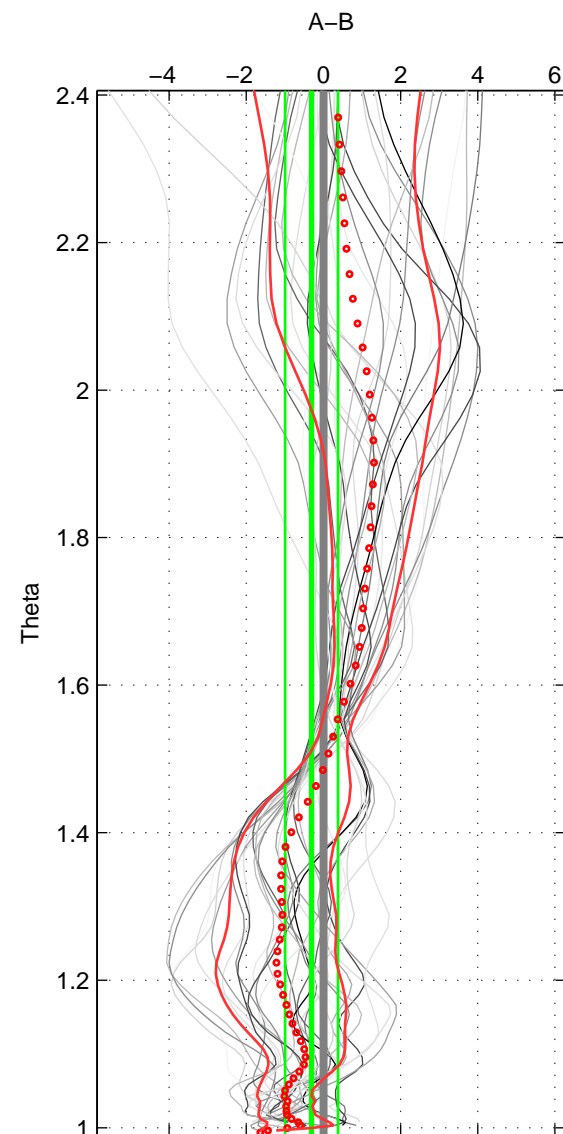

Cruise A (red). Date: Mar 1995 Cruisename: 348-316N19950310

Cruise B (blue). Date: Jan 2004 Cruisename: 385-49NZ20031209

\*\*\* "Favourite" values are means of spaces 1 2 3.

	Offset	O.StDev	Ratio	R.Stdev	Rating
SIGMA:	-0.000	0.001	1.000	0.000	5
THETA:	-0.000	0.001	1.000	0.000	5
DEPTH:	-0.000	0.001	1.000	0.000	5
FAV. :	-0.000	0.001	1.000	0.000	5

Profiles of A: 7  
 Profiles of B: 5  
 Diff profs : 29  
 WMoffset (A-B): -0.00048254  
 WMoffset stdev: 0.00057674  
 WMratio (A/B): 0.99999  
 WMratio stdev: 1.661e-05

Quality (1-5): 5

Profiles of A: 7  
 Profiles of B: 5  
 Diff profs : 29  
 WMoffset (A-B): -0.0003091  
 WMoffset stdev: 0.00068462  
 WMratio (A/B): 0.99999  
 WMratio stdev: 1.9717e-05

Quality (1-5): 5

Profiles of A: 7  
 Profiles of B: 5  
 Diff profs : 29  
 WMoffset (A-B): -0.00027615  
 WMoffset stdev: 0.0007408  
 WMratio (A/B): 0.99999  
 WMratio stdev: 2.1336e-05

Quality (1-5): 5