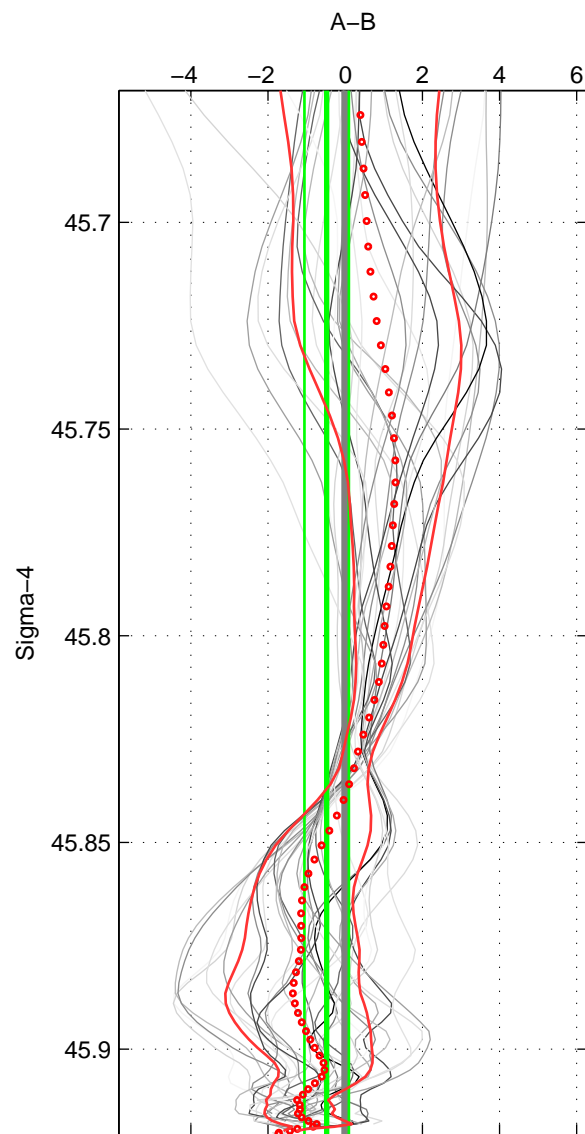

Cruise A (red). Date: Mar 1995 Cruisename: 348-316N19950310

Cruise B (blue). Date: Jan 2004 Cruisename: 385-49NZ20031209

\*\*\* "Favourite" values are means of spaces 1 2 3.

	Offset	O.StDev	Ratio	R.Stdev	Rating
SIGMA:	-0.000	0.001	1.000	0.000	5
THETA:	-0.000	0.001	1.000	0.000	5
DEPTH:	-0.000	0.001	1.000	0.000	5
FAV. :	-0.000	0.001	1.000	0.000	5

Profiles of A: 7  
 Profiles of B: 5  
 Diff profs : 29  
 WMoffset (A-B): -0.00048254  
 WMoffset stdev: 0.00057674  
 WMratio (A/B): 0.99999  
 WMratio stdev: 1.661e-05

Quality (1-5): 5

Profiles of A: 7  
 Profiles of B: 5  
 Diff profs : 29  
 WMoffset (A-B): -0.0003091  
 WMoffset stdev: 0.00068462  
 WMratio (A/B): 0.99999  
 WMratio stdev: 1.9717e-05

Quality (1-5): 5

Profiles of A: 7  
 Profiles of B: 5  
 Diff profs : 29  
 WMoffset (A-B): -0.00027615  
 WMoffset stdev: 0.0007408  
 WMratio (A/B): 0.99999  
 WMratio stdev: 2.1336e-05

Quality (1-5): 5