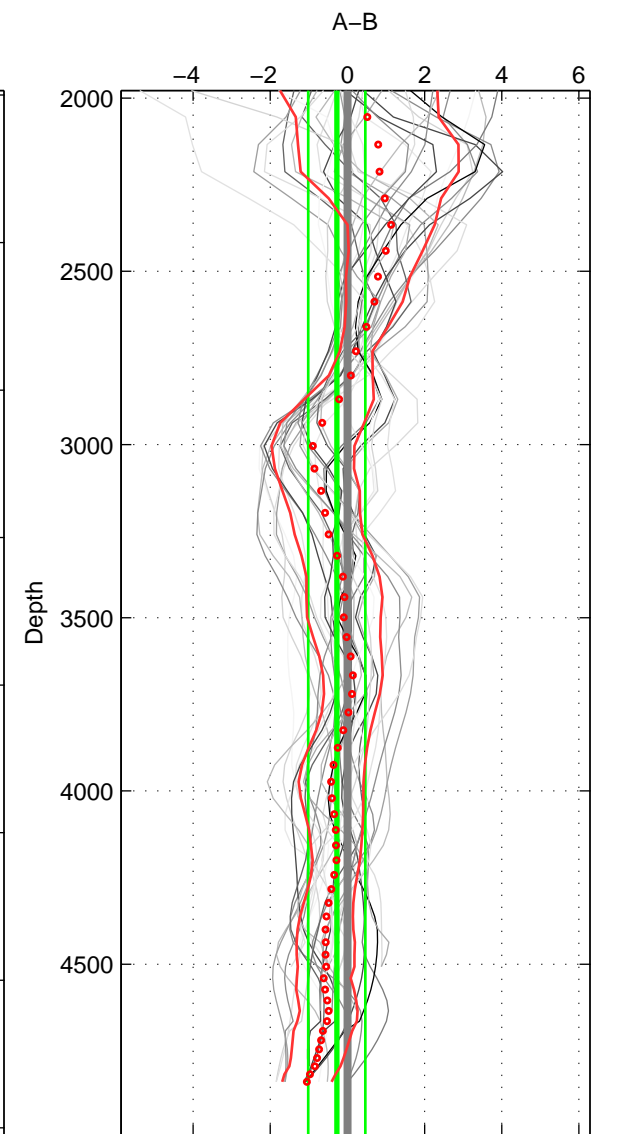

Cruise A (red). Date: Mar 1995 Cruisename: 348-316N19950310

Cruise B (blue). Date: Jan 2004 Cruisename: 385-49NZ20031209

\*\*\* "Favourite" values are means of spaces 1 2 3.

	Offset	O.StDev	Ratio	R.Stdev	Rating
SIGMA:	-0.000	0.001	1.000	0.000	5
THETA:	-0.000	0.001	1.000	0.000	5
DEPTH:	-0.000	0.001	1.000	0.000	5
FAV. :	-0.000	0.001	1.000	0.000	5

Profiles of A: 7  
 Profiles of B: 5  
 Diff profs : 29  
 WMoffset (A-B): -0.00048254  
 WMoffset stdev: 0.00057674  
 WMratio (A/B): 0.99999  
 WMratio stdev: 1.661e-05

Quality (1-5): 5

Profiles of A: 7  
 Profiles of B: 5  
 Diff profs : 29  
 WMoffset (A-B): -0.0003091  
 WMoffset stdev: 0.00068462  
 WMratio (A/B): 0.99999  
 WMratio stdev: 1.9717e-05

Quality (1-5): 5

Profiles of A: 7  
 Profiles of B: 5  
 Diff profs : 29  
 WMoffset (A-B): -0.00027615  
 WMoffset stdev: 0.0007408  
 WMratio (A/B): 0.99999  
 WMratio stdev: 2.1336e-05

Quality (1-5): 5