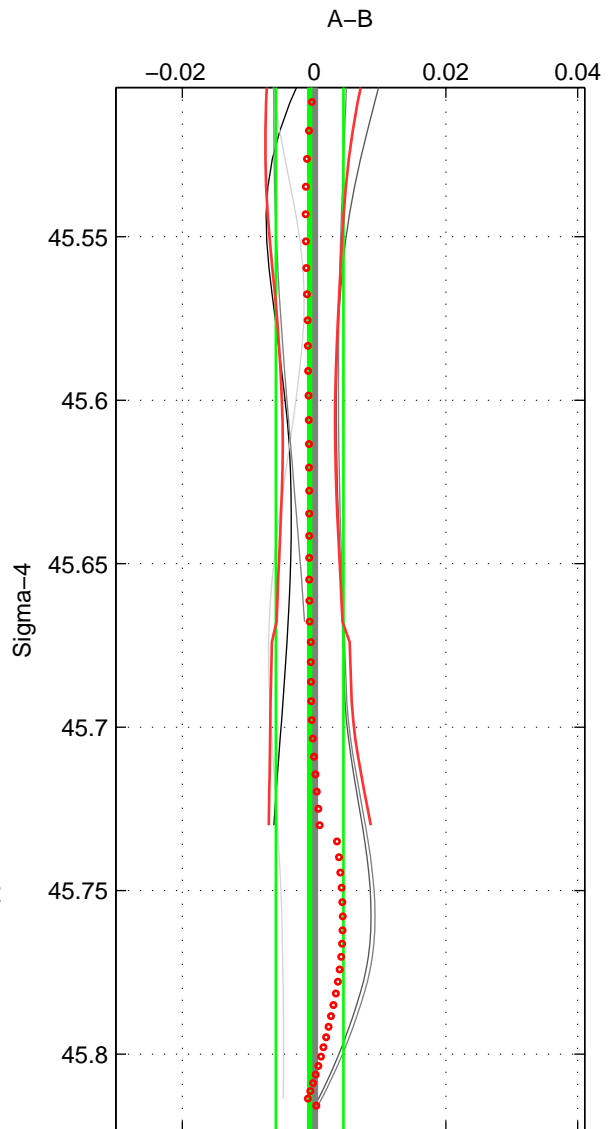

Cruise A (red). Date: Jun 1999 Cruisename: 569-49HO19990622

Cruise B (blue). Date: Jul 2001 Cruisename: 575-49HO20010710

*** "Favourite" values are means of spaces 1 2 3.

	Offset	O.StDev	Ratio	R.Stdev	Rating
SIGMA:	-0.001	0.005	1.000	0.000	2
THETA:	-0.001	0.009	1.000	0.000	2
DEPTH:	0.005	0.008	1.000	0.000	2
FAV.:	0.001	0.008	1.000	0.000	2

Profiles of A: 3
 Profiles of B: 5
 Diff profs : 5
 WMoffset (A-B): -0.00067393
 WMoffset stdev: 0.0051261
 WMratio (A/B): 0.99998
 WMratio stdev: 0.00014833

Quality (1-5): 2

Profiles of A: 3
 Profiles of B: 5
 Diff profs : 5
 WMoffset (A-B): -0.00069192
 WMoffset stdev: 0.0091192
 WMratio (A/B): 0.99998
 WMratio stdev: 0.00026358

Quality (1-5): 2

Profiles of A: 3
 Profiles of B: 5
 Diff profs : 5
 WMoffset (A-B): 0.0050132
 WMoffset stdev: 0.0082708
 WMratio (A/B): 1.0001
 WMratio stdev: 0.0002391

Quality (1-5): 2