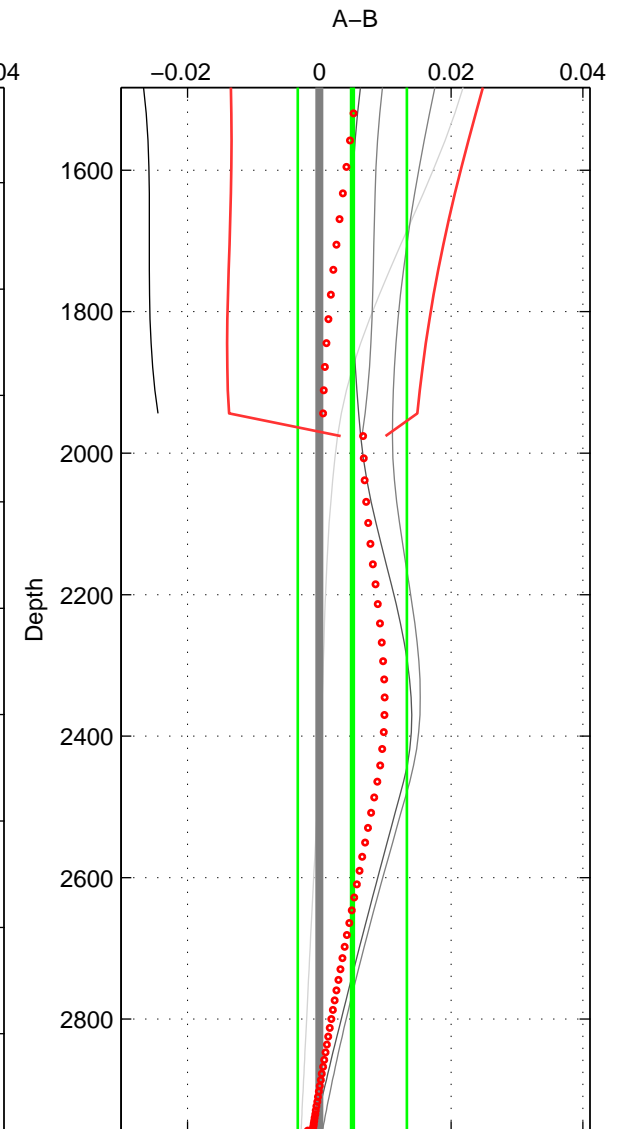

Cruise A (red). Date: Jun 1999 Cruisename: 569-49HO19990622

Cruise B (blue). Date: Jul 2001 Cruisename: 575-49HO20010710

*** "Favourite" values are means of spaces 1 2 3.

	Offset	O.StDev	Ratio	R.Stdev	Rating
SIGMA:	-0.001	0.005	1.000	0.000	2
THETA:	-0.001	0.009	1.000	0.000	2
DEPTH:	0.005	0.008	1.000	0.000	2
FAV.:	0.001	0.008	1.000	0.000	2

Profiles of A: 3
 Profiles of B: 5
 Diff profs : 5
 WMoffset (A-B): -0.00067393
 WMoffset stdev: 0.0051261
 WMratio (A/B): 0.99998
 WMratio stdev: 0.00014833

Quality (1-5): 2

Profiles of A: 3
 Profiles of B: 5
 Diff profs : 5
 WMoffset (A-B): -0.00069192
 WMoffset stdev: 0.0091192
 WMratio (A/B): 0.99998
 WMratio stdev: 0.00026358

Quality (1-5): 2

Profiles of A: 3
 Profiles of B: 5
 Diff profs : 5
 WMoffset (A-B): 0.0050132
 WMoffset stdev: 0.0082708
 WMratio (A/B): 1.0001
 WMratio stdev: 0.0002391

Quality (1-5): 2