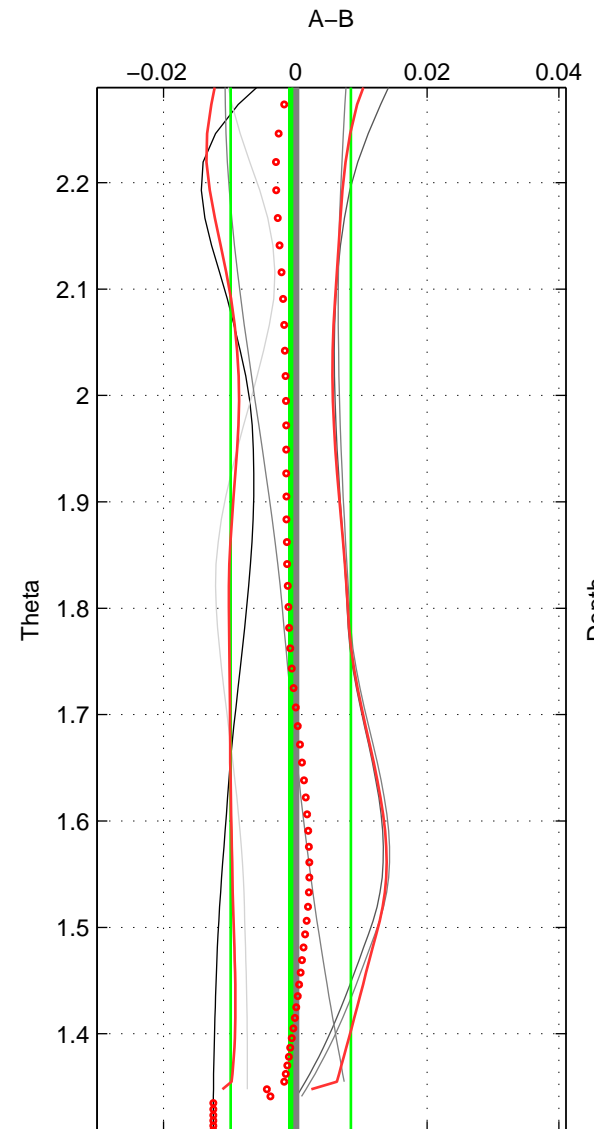

Cruise A (red). Date: Jun 1999 Cruisename: 569-49HO19990622

Cruise B (blue). Date: Jul 2001 Cruisename: 575-49HO20010710

*** "Favourite" values are means of spaces 1 2 3.

	Offset	O.StDev	Ratio	R.Stdev	Rating
SIGMA:	-0.001	0.005	1.000	0.000	2
THETA:	-0.001	0.009	1.000	0.000	2
DEPTH:	0.005	0.008	1.000	0.000	2
FAV.:	0.001	0.008	1.000	0.000	2

Profiles of A: 3
 Profiles of B: 5
 Diff profs : 5
 WMoffset (A-B): -0.00067393
 WMoffset stdev: 0.0051261
 WMratio (A/B): 0.99998
 WMratio stdev: 0.00014833

Quality (1-5): 2

Profiles of A: 3
 Profiles of B: 5
 Diff profs : 5
 WMoffset (A-B): -0.00069192
 WMoffset stdev: 0.0091192
 WMratio (A/B): 0.99998
 WMratio stdev: 0.00026358

Quality (1-5): 2

Profiles of A: 3
 Profiles of B: 5
 Diff profs : 5
 WMoffset (A-B): 0.0050132
 WMoffset stdev: 0.0082708
 WMratio (A/B): 1.0001
 WMratio stdev: 0.0002391

Quality (1-5): 2