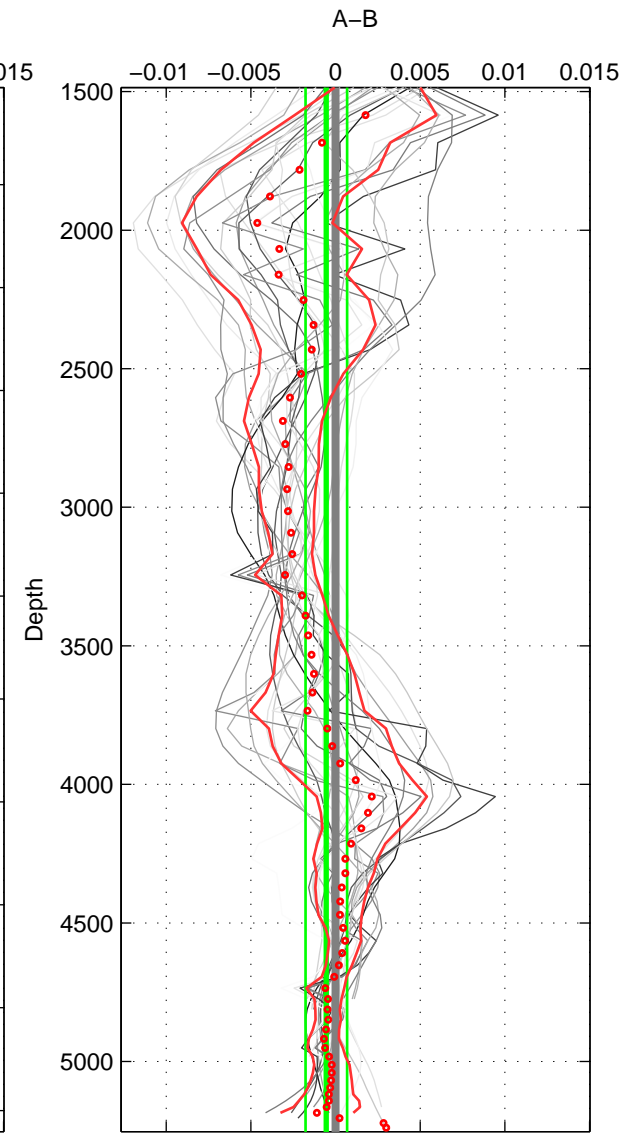

Cruise A (red). Date: Sep 1991 Cruisename: 487-31WT19910831  
 Cruise B (blue). Date: Mar 1989 Cruisename: 507-32MW19890206

\*\*\* "Favourite" values are means of spaces 1 2 3.

	Offset	O.StDev	Ratio	R.Stdev	Rating
SIGMA:	0.000	0.001	1.000	0.000	5
THETA:	0.000	0.002	1.000	0.000	5
DEPTH:	-0.001	0.001	1.000	0.000	5
FAV. :	0.000	0.001	1.000	0.000	5

Profiles of A: 7  
 Profiles of B: 5  
 Diff profs : 25  
 WMoffset (A-B): 0.00031384  
 WMoffset stdev: 0.0013434  
 WMratio (A/B): 1  
 WMratio stdev: 3.8754e-05

Quality (1-5): 5

Profiles of A: 7  
 Profiles of B: 5  
 Diff profs : 25  
 WMoffset (A-B): 0.00041504  
 WMoffset stdev: 0.001584  
 WMratio (A/B): 1  
 WMratio stdev: 4.569e-05

Quality (1-5): 5

Profiles of A: 7  
 Profiles of B: 5  
 Diff profs : 25  
 WMoffset (A-B): -0.00054355  
 WMoffset stdev: 0.0012297  
 WMratio (A/B): 0.99998  
 WMratio stdev: 3.5442e-05

Quality (1-5): 5