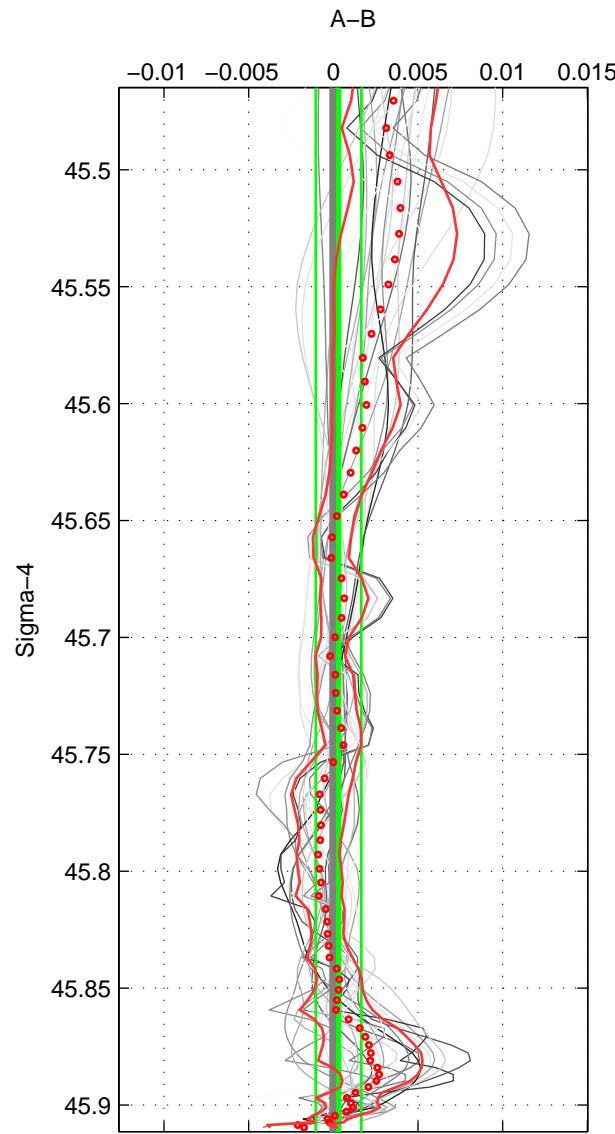

Cruise A (red). Date: Sep 1991 Cruisename: 487-31WT19910831  
 Cruise B (blue). Date: Mar 1989 Cruisename: 507-32MW19890206

\*\*\* "Favourite" values are means of spaces 1 2 3.

	Offset	O.StDev	Ratio	R.Stdev	Rating
SIGMA:	0.000	0.001	1.000	0.000	5
THETA:	0.000	0.002	1.000	0.000	5
DEPTH:	-0.001	0.001	1.000	0.000	5
FAV. :	0.000	0.001	1.000	0.000	5

Profiles of A: 7  
 Profiles of B: 5  
 Diff profs : 25  
 WMoffset (A-B): 0.00031384  
 WMoffset stdev: 0.0013434  
 WMratio (A/B): 1  
 WMratio stdev: 3.8754e-05

Quality (1-5): 5

Profiles of A: 7  
 Profiles of B: 5  
 Diff profs : 25  
 WMoffset (A-B): 0.00041504  
 WMoffset stdev: 0.001584  
 WMratio (A/B): 1  
 WMratio stdev: 4.569e-05

Quality (1-5): 5

Profiles of A: 7  
 Profiles of B: 5  
 Diff profs : 25  
 WMoffset (A-B): -0.00054355  
 WMoffset stdev: 0.0012297  
 WMratio (A/B): 0.99998  
 WMratio stdev: 3.5442e-05

Quality (1-5): 5