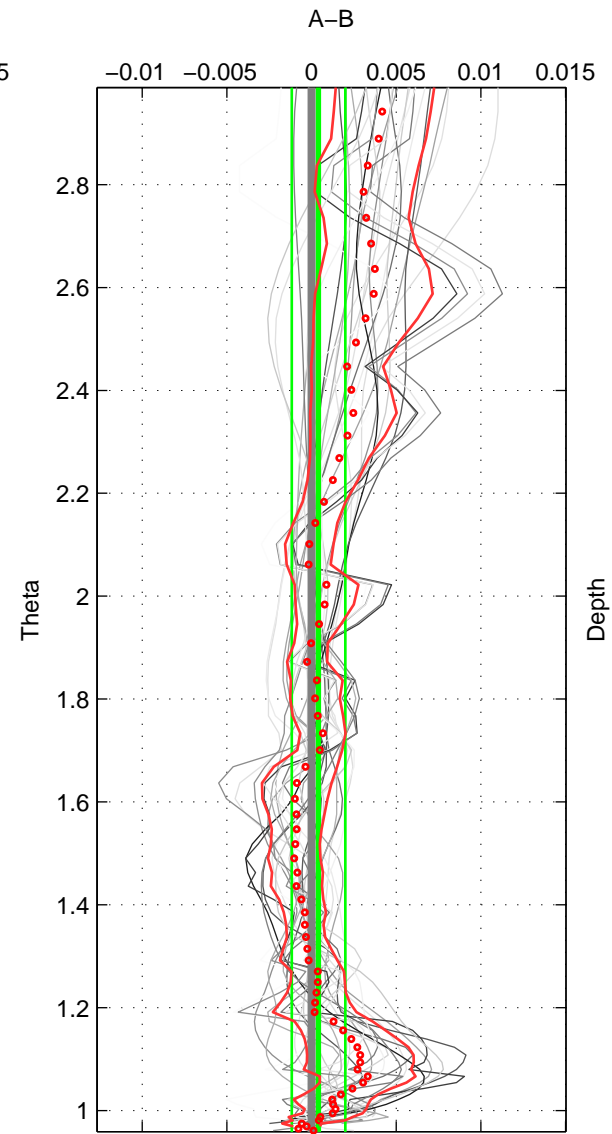

Cruise A (red). Date: Sep 1991 Cruisename: 487-31WT19910831  
 Cruise B (blue). Date: Mar 1989 Cruisename: 507-32MW19890206

\*\*\* "Favourite" values are means of spaces 1 2 3.

	Offset	O.StDev	Ratio	R.Stdev	Rating
SIGMA:	0.000	0.001	1.000	0.000	5
THETA:	0.000	0.002	1.000	0.000	5
DEPTH:	-0.001	0.001	1.000	0.000	5
FAV. :	0.000	0.001	1.000	0.000	5

Profiles of A: 7  
 Profiles of B: 5  
 Diff profs : 25  
 WMoffset (A-B): 0.00031384  
 WMoffset stdev: 0.0013434  
 WMratio (A/B): 1  
 WMratio stdev: 3.8754e-05

Quality (1-5): 5

Profiles of A: 7  
 Profiles of B: 5  
 Diff profs : 25  
 WMoffset (A-B): 0.00041504  
 WMoffset stdev: 0.001584  
 WMratio (A/B): 1  
 WMratio stdev: 4.569e-05

Quality (1-5): 5

Profiles of A: 7  
 Profiles of B: 5  
 Diff profs : 25  
 WMoffset (A-B): -0.00054355  
 WMoffset stdev: 0.0012297  
 WMratio (A/B): 0.99998  
 WMratio stdev: 3.5442e-05

Quality (1-5): 5