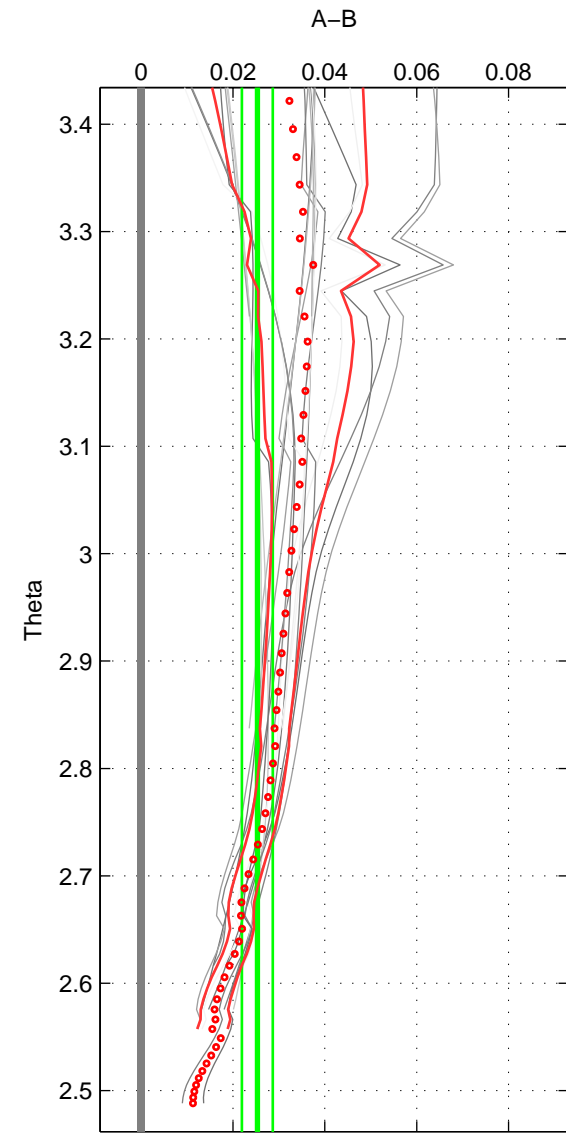

Cruise A (red). Date: Jul 1981 Cruisename: 220-316N19810401
 Cruise B (blue). Date: Jan 2011 Cruisename: 280-45CE20110103

*** "Favourite" values are means of spaces 1 2 3.

	Offset	O.StDev	Ratio	R.Stdev	Rating
SIGMA:	0.025	0.003	1.001	0.000	4
THETA:	0.025	0.003	1.001	0.000	4
DEPTH:	0.031	0.003	1.001	0.000	4
FAV. :	0.027	0.003	1.001	0.000	4

Profiles of A: 5
 Profiles of B: 4
 Diff profs : 17
 WMoffset (A-B): 0.025279
 WMoffset stdev: 0.0032498
 WMratio (A/B): 1.0007
 WMratio stdev: 9.3109e-05

Quality (1-5): 4

Profiles of A: 5
 Profiles of B: 4
 Diff profs : 18
 WMoffset (A-B): 0.025305
 WMoffset stdev: 0.0033655
 WMratio (A/B): 1.0007
 WMratio stdev: 9.6426e-05

Quality (1-5): 4

Profiles of A: 5
 Profiles of B: 4
 Diff profs : 16
 WMoffset (A-B): 0.031413
 WMoffset stdev: 0.0032042
 WMratio (A/B): 1.0009
 WMratio stdev: 9.1822e-05

Quality (1-5): 4