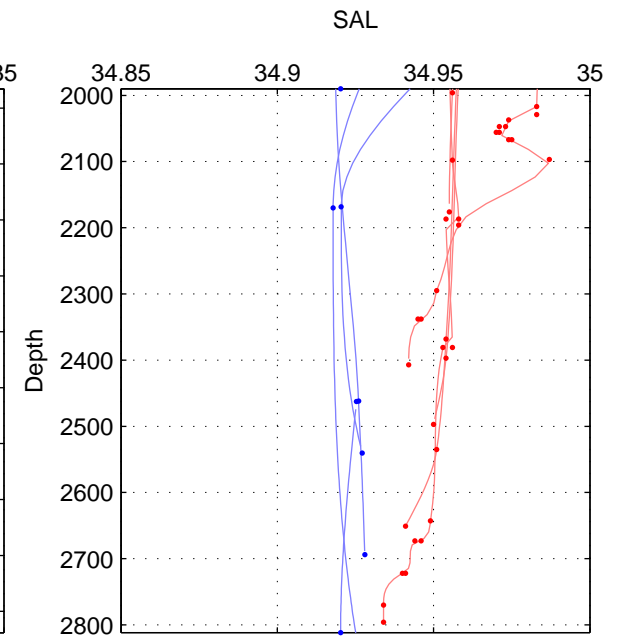

Cruise A (red). Date: Jul 1981 Cruisename: 220-316N19810401
 Cruise B (blue). Date: Jan 2011 Cruisename: 280-45CE20110103

*** "Favourite" values are means of spaces 1 2 3.

	Offset	O.StDev	Ratio	R.Stdev	Rating
SIGMA:	0.025	0.003	1.001	0.000	4
THETA:	0.025	0.003	1.001	0.000	4
DEPTH:	0.031	0.003	1.001	0.000	4
FAV. :	0.027	0.003	1.001	0.000	4

Profiles of A: 5
 Profiles of B: 4
 Diff profs : 17
 WMoffset (A-B): 0.025279
 WMoffset stdev: 0.0032498
 WMratio (A/B): 1.0007
 WMratio stdev: 9.3109e-05

Quality (1-5): 4

Profiles of A: 5
 Profiles of B: 4
 Diff profs : 18
 WMoffset (A-B): 0.025305
 WMoffset stdev: 0.0033655
 WMratio (A/B): 1.0007
 WMratio stdev: 9.6426e-05

Quality (1-5): 4

Profiles of A: 5
 Profiles of B: 4
 Diff profs : 16
 WMoffset (A-B): 0.031413
 WMoffset stdev: 0.0032042
 WMratio (A/B): 1.0009
 WMratio stdev: 9.1822e-05

Quality (1-5): 4