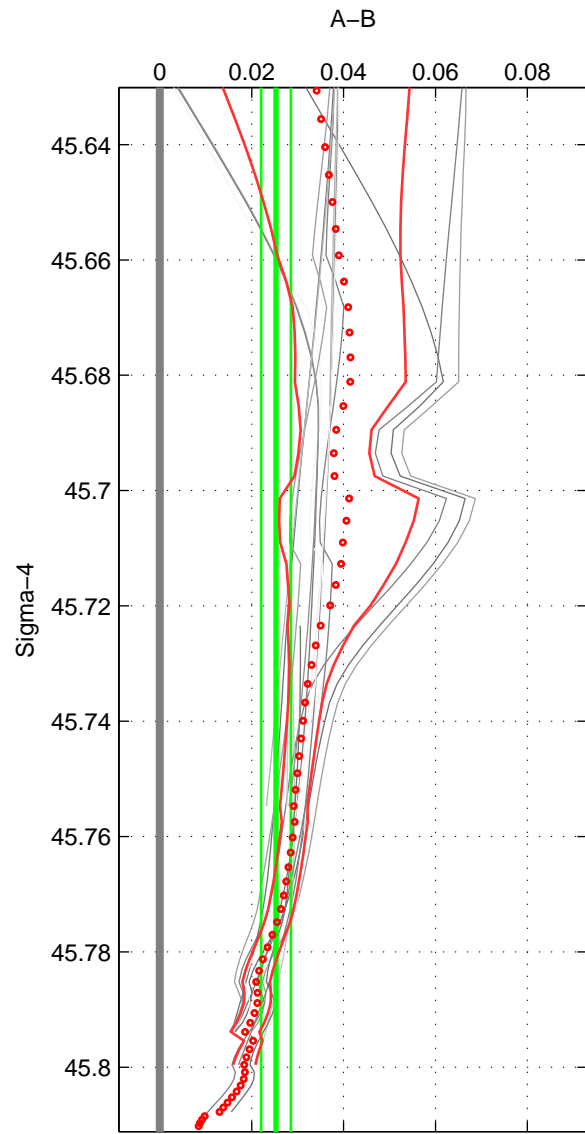

Cruise A (red). Date: Jul 1981 Cruisename: 220-316N19810401
 Cruise B (blue). Date: Jan 2011 Cruisename: 280-45CE20110103

*** "Favourite" values are means of spaces 1 2 3.

	Offset	O.StDev	Ratio	R.Stdev	Rating
SIGMA:	0.025	0.003	1.001	0.000	4
THETA:	0.025	0.003	1.001	0.000	4
DEPTH:	0.031	0.003	1.001	0.000	4
FAV. :	0.027	0.003	1.001	0.000	4

Profiles of A: 5
 Profiles of B: 4
 Diff profs : 17
 WMoffset (A-B): 0.025279
 WMoffset stdev: 0.0032498
 WMratio (A/B): 1.0007
 WMratio stdev: 9.3109e-05

Quality (1-5): 4

Profiles of A: 5
 Profiles of B: 4
 Diff profs : 18
 WMoffset (A-B): 0.025305
 WMoffset stdev: 0.0033655
 WMratio (A/B): 1.0007
 WMratio stdev: 9.6426e-05

Quality (1-5): 4

Profiles of A: 5
 Profiles of B: 4
 Diff profs : 16
 WMoffset (A-B): 0.031413
 WMoffset stdev: 0.0032042
 WMratio (A/B): 1.0009
 WMratio stdev: 9.1822e-05

Quality (1-5): 4