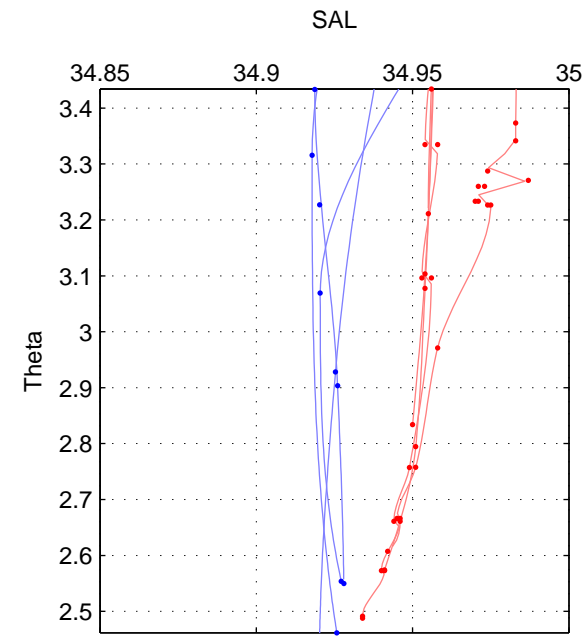

Cruise A (red). Date: Jul 1981 Cruisename: 220-316N19810401
 Cruise B (blue). Date: Jan 2011 Cruisename: 280-45CE20110103

*** "Favourite" values are means of spaces 1 2 3.

	Offset	O.StDev	Ratio	R.Stdev	Rating
SIGMA:	0.025	0.003	1.001	0.000	4
THETA:	0.025	0.003	1.001	0.000	4
DEPTH:	0.031	0.003	1.001	0.000	4
FAV. :	0.027	0.003	1.001	0.000	4

Profiles of A: 5
 Profiles of B: 4
 Diff profs : 17
 WMoffset (A-B): 0.025279
 WMoffset stdev: 0.0032498
 WMratio (A/B): 1.0007
 WMratio stdev: 9.3109e-05

Quality (1-5): 4

Profiles of A: 5
 Profiles of B: 4
 Diff profs : 18
 WMoffset (A-B): 0.025305
 WMoffset stdev: 0.0033655
 WMratio (A/B): 1.0007
 WMratio stdev: 9.6426e-05

Quality (1-5): 4

Profiles of A: 5
 Profiles of B: 4
 Diff profs : 16
 WMoffset (A-B): 0.031413
 WMoffset stdev: 0.0032042
 WMratio (A/B): 1.0009
 WMratio stdev: 9.1822e-05

Quality (1-5): 4