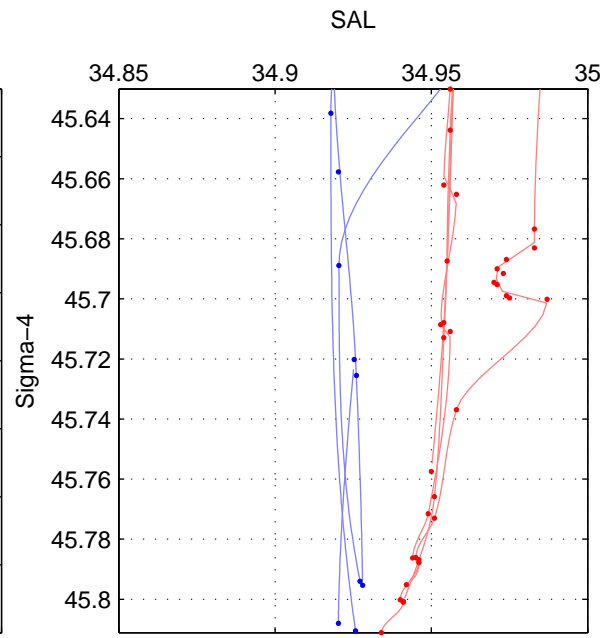

Cruise A (red). Date: Jul 1981 Cruisename: 220-316N19810401
 Cruise B (blue). Date: Jan 2011 Cruisename: 280-45CE20110103

*** "Favourite" values are means of spaces 1 2 3.

	Offset	O.StDev	Ratio	R.Stdev	Rating
SIGMA:	0.025	0.003	1.001	0.000	4
THETA:	0.025	0.003	1.001	0.000	4
DEPTH:	0.031	0.003	1.001	0.000	4
FAV. :	0.027	0.003	1.001	0.000	4

Profiles of A: 5
 Profiles of B: 4
 Diff profs : 17
 WMoffset (A-B): 0.025279
 WMoffset stdev: 0.0032498
 WMratio (A/B): 1.0007
 WMratio stdev: 9.3109e-05

Quality (1-5): 4

Profiles of A: 5
 Profiles of B: 4
 Diff profs : 18
 WMoffset (A-B): 0.025305
 WMoffset stdev: 0.0033655
 WMratio (A/B): 1.0007
 WMratio stdev: 9.6426e-05

Quality (1-5): 4

Profiles of A: 5
 Profiles of B: 4
 Diff profs : 16
 WMoffset (A-B): 0.031413
 WMoffset stdev: 0.0032042
 WMratio (A/B): 1.0009
 WMratio stdev: 9.1822e-05

Quality (1-5): 4