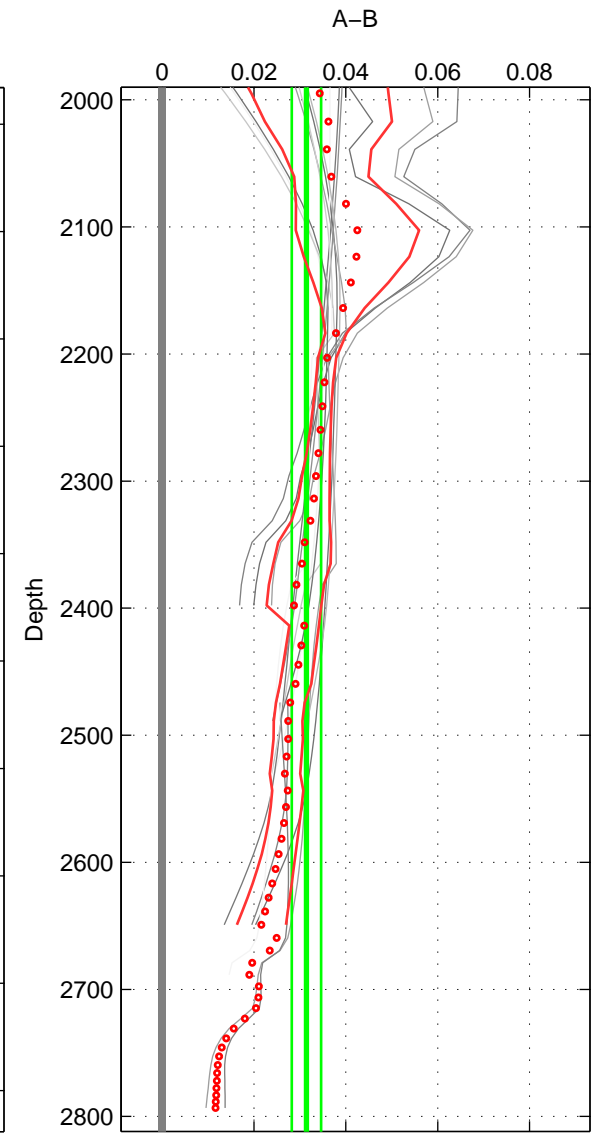

Cruise A (red). Date: Jul 1981 Cruisename: 220-316N19810401
 Cruise B (blue). Date: Jan 2011 Cruisename: 280-45CE20110103

*** "Favourite" values are means of spaces 1 2 3.

	Offset	O.StDev	Ratio	R.Stdev	Rating
SIGMA:	0.025	0.003	1.001	0.000	4
THETA:	0.025	0.003	1.001	0.000	4
DEPTH:	0.031	0.003	1.001	0.000	4
FAV. :	0.027	0.003	1.001	0.000	4

Profiles of A: 5
 Profiles of B: 4
 Diff profs : 17
 WMoffset (A-B): 0.025279
 WMoffset stdev: 0.0032498
 WMratio (A/B): 1.0007
 WMratio stdev: 9.3109e-05

Quality (1-5): 4

Profiles of A: 5
 Profiles of B: 4
 Diff profs : 18
 WMoffset (A-B): 0.025305
 WMoffset stdev: 0.0033655
 WMratio (A/B): 1.0007
 WMratio stdev: 9.6426e-05

Quality (1-5): 4

Profiles of A: 5
 Profiles of B: 4
 Diff profs : 16
 WMoffset (A-B): 0.031413
 WMoffset stdev: 0.0032042
 WMratio (A/B): 1.0009
 WMratio stdev: 9.1822e-05

Quality (1-5): 4