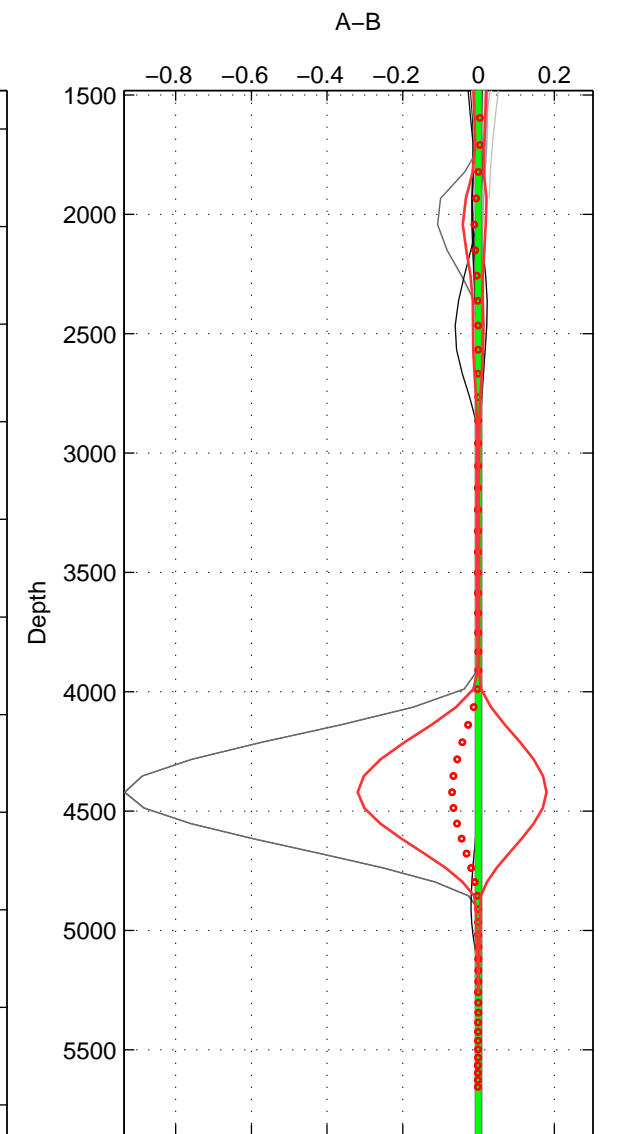

Cruise A (red). Date: Jun 1999 Cruisename: 578-49K619990523

Cruise B (blue). Date: Jun 2001 Cruisename: 591-49NZ20010604

\*\*\* "Favourite" values are means of spaces 1 2 3.

	Offset	O.StDev	Ratio	R.Stdev	Rating
SIGMA:	-0.000	0.001	1.000	0.000	5
THETA:	-0.001	0.003	1.000	0.000	5
DEPTH:	-0.001	0.002	1.000	0.000	5
FAV. :	-0.001	0.002	1.000	0.000	5

Profiles of A: 16  
 Profiles of B: 7  
 Diff profs : 31  
 WMoffset (A-B): -0.00033635  
 WMoffset stdev: 0.0012241  
 WMratio (A/B): 0.99999  
 WMratio stdev: 3.5274e-05

Quality (1-5): 5

Profiles of A: 16  
 Profiles of B: 7  
 Diff profs : 31  
 WMoffset (A-B): -0.0012751  
 WMoffset stdev: 0.0027727  
 WMratio (A/B): 0.99996  
 WMratio stdev: 7.9978e-05

Quality (1-5): 5

Profiles of A: 16  
 Profiles of B: 7  
 Diff profs : 31  
 WMoffset (A-B): -0.0010508  
 WMoffset stdev: 0.0019071  
 WMratio (A/B): 0.99997  
 WMratio stdev: 5.4973e-05

Quality (1-5): 5