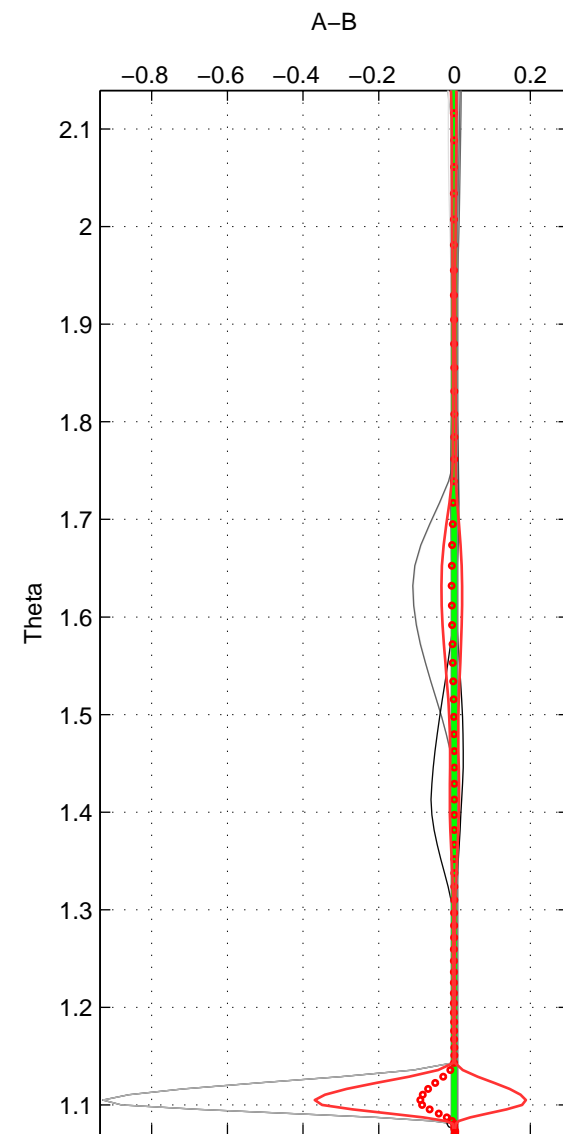

Cruise A (red). Date: Jun 1999 Cruisename: 578-49K619990523

Cruise B (blue). Date: Jun 2001 Cruisename: 591-49NZ20010604

\*\*\* "Favourite" values are means of spaces 1 2 3.

	Offset	O.StDev	Ratio	R.Stdev	Rating
SIGMA:	-0.000	0.001	1.000	0.000	5
THETA:	-0.001	0.003	1.000	0.000	5
DEPTH:	-0.001	0.002	1.000	0.000	5
FAV. :	-0.001	0.002	1.000	0.000	5

Profiles of A: 16  
 Profiles of B: 7  
 Diff profs : 31  
 WMoffset (A-B): -0.00033635  
 WMoffset stdev: 0.0012241  
 WMratio (A/B): 0.99999  
 WMratio stdev: 3.5274e-05

Quality (1-5): 5

Profiles of A: 16  
 Profiles of B: 7  
 Diff profs : 31  
 WMoffset (A-B): -0.0012751  
 WMoffset stdev: 0.0027727  
 WMratio (A/B): 0.99996  
 WMratio stdev: 7.9978e-05

Quality (1-5): 5

Profiles of A: 16  
 Profiles of B: 7  
 Diff profs : 31  
 WMoffset (A-B): -0.0010508  
 WMoffset stdev: 0.0019071  
 WMratio (A/B): 0.99997  
 WMratio stdev: 5.4973e-05

Quality (1-5): 5