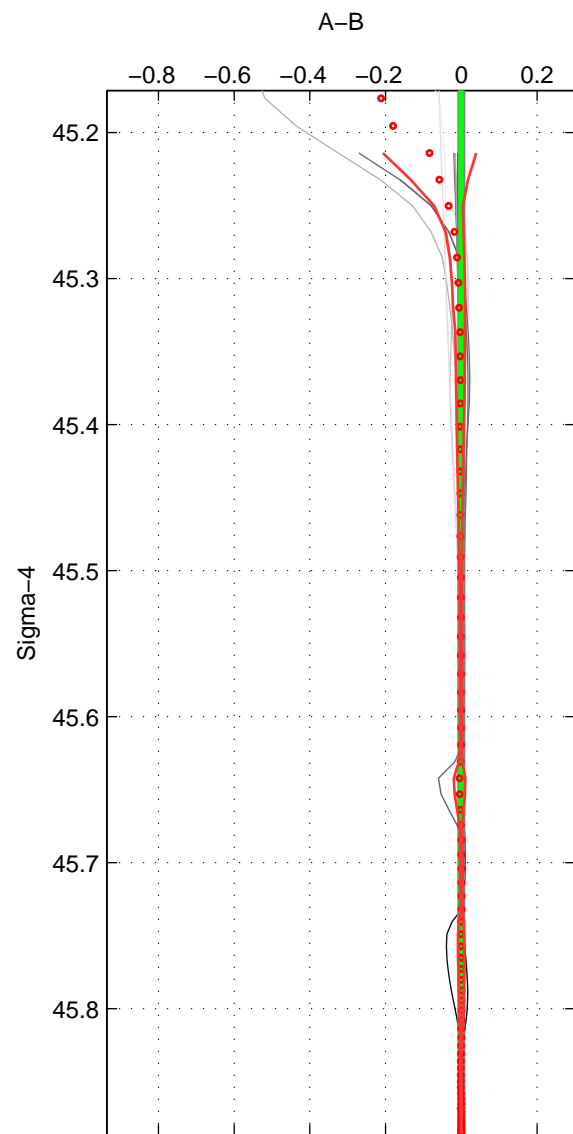

Cruise A (red). Date: Jun 1999 Cruisename: 578-49K619990523

Cruise B (blue). Date: Jun 2001 Cruisename: 591-49NZ20010604

\*\*\* "Favourite" values are means of spaces 1 2 3.

	Offset	O.StDev	Ratio	R.Stdev	Rating
SIGMA:	-0.000	0.001	1.000	0.000	5
THETA:	-0.001	0.003	1.000	0.000	5
DEPTH:	-0.001	0.002	1.000	0.000	5
FAV. :	-0.001	0.002	1.000	0.000	5

Profiles of A: 16  
 Profiles of B: 7  
 Diff profs : 31  
 WMoffset (A-B): -0.00033635  
 WMoffset stdev: 0.0012241  
 WMratio (A/B): 0.99999  
 WMratio stdev: 3.5274e-05

Quality (1-5): 5

Profiles of A: 16  
 Profiles of B: 7  
 Diff profs : 31  
 WMoffset (A-B): -0.0012751  
 WMoffset stdev: 0.0027727  
 WMratio (A/B): 0.99996  
 WMratio stdev: 7.9978e-05

Quality (1-5): 5

Profiles of A: 16  
 Profiles of B: 7  
 Diff profs : 31  
 WMoffset (A-B): -0.0010508  
 WMoffset stdev: 0.0019071  
 WMratio (A/B): 0.99997  
 WMratio stdev: 5.4973e-05

Quality (1-5): 5