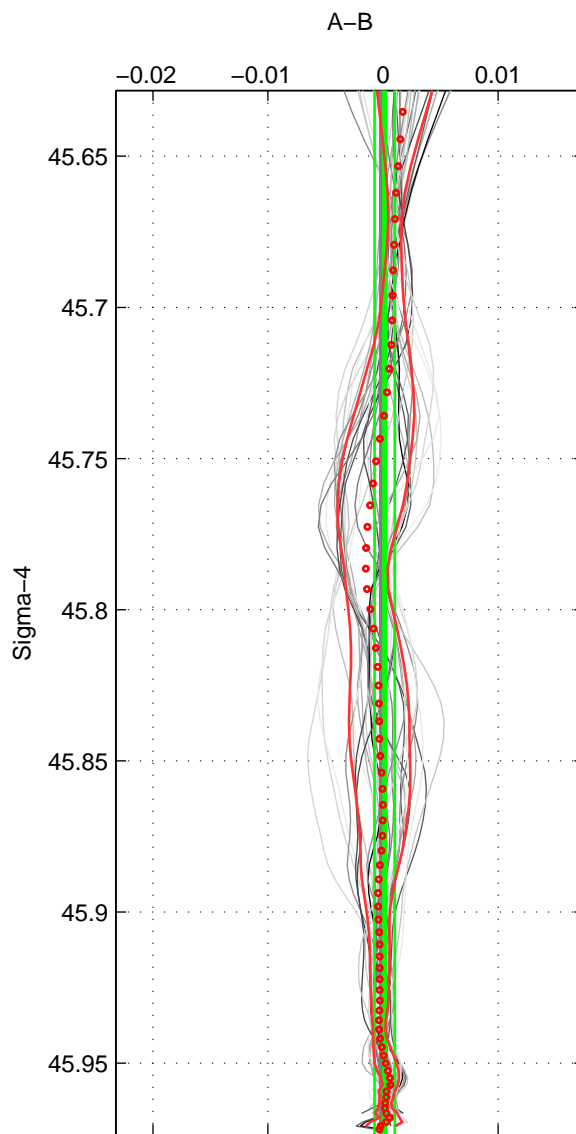

Cruise A (red). Date: Dec 1994 Cruisename: 346-316N19941201  
 Cruise B (blue). Date: Mar 1995 Cruisename: 348-316N19950310

\*\*\* "Favourite" values are means of spaces 1 2 3.

	Offset	O.StDev	Ratio	R.Stdev	Rating
SIGMA:	0.000	0.001	1.000	0.000	5
THETA:	0.000	0.001	1.000	0.000	5
DEPTH:	0.001	0.001	1.000	0.000	5
FAV.:	0.000	0.001	1.000	0.000	5

Profiles of A: 7  
 Profiles of B: 6  
 Diff profs: 31  
 WMoffset (A-B): 0.00014596  
 WMoffset stdev: 0.00088032  
 WMratio (A/B): 1  
 WMratio stdev: 2.5358e-05

Quality (1-5): 5

Profiles of A: 7  
 Profiles of B: 6  
 Diff profs: 31  
 WMoffset (A-B): 9.7327e-05  
 WMoffset stdev: 0.00058991  
 WMratio (A/B): 1  
 WMratio stdev: 1.6993e-05

Quality (1-5): 5

Profiles of A: 7  
 Profiles of B: 6  
 Diff profs: 31  
 WMoffset (A-B): 0.0009462  
 WMoffset stdev: 0.0014457  
 WMratio (A/B): 1  
 WMratio stdev: 4.1647e-05

Quality (1-5): 5