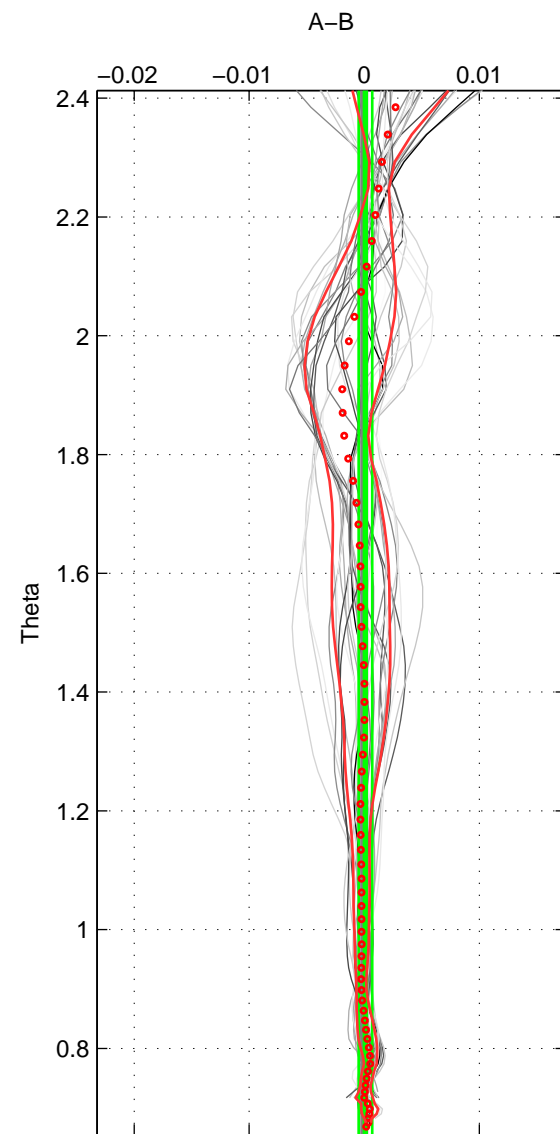

Cruise A (red). Date: Dec 1994 Cruisename: 346-316N19941201  
 Cruise B (blue). Date: Mar 1995 Cruisename: 348-316N19950310

\*\*\* "Favourite" values are means of spaces 1 2 3.

	Offset	O.StDev	Ratio	R.Stdev	Rating
SIGMA:	0.000	0.001	1.000	0.000	5
THETA:	0.000	0.001	1.000	0.000	5
DEPTH:	0.001	0.001	1.000	0.000	5
FAV.:	0.000	0.001	1.000	0.000	5

Profiles of A: 7  
 Profiles of B: 6  
 Diff profs: 31  
 WMoffset (A-B): 0.00014596  
 WMoffset stdev: 0.00088032  
 WMratio (A/B): 1  
 WMratio stdev: 2.5358e-05

Quality (1-5): 5

Profiles of A: 7  
 Profiles of B: 6  
 Diff profs: 31  
 WMoffset (A-B): 9.7327e-05  
 WMoffset stdev: 0.00058991  
 WMratio (A/B): 1  
 WMratio stdev: 1.6993e-05

Quality (1-5): 5

Profiles of A: 7  
 Profiles of B: 6  
 Diff profs: 31  
 WMoffset (A-B): 0.0009462  
 WMoffset stdev: 0.0014457  
 WMratio (A/B): 1  
 WMratio stdev: 4.1647e-05

Quality (1-5): 5