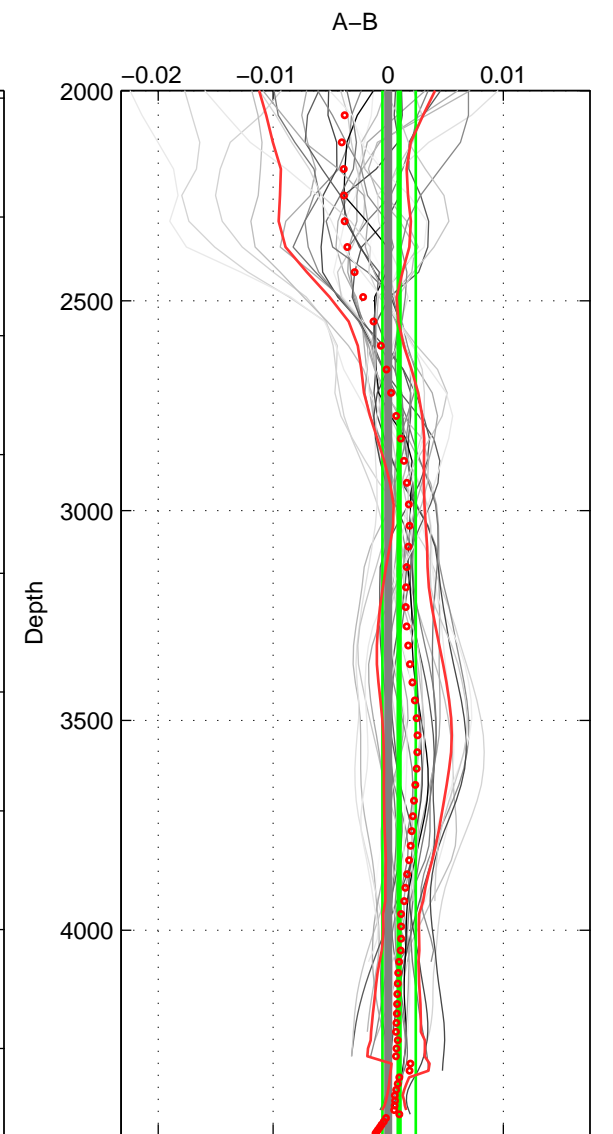

Cruise A (red). Date: Dec 1994 Cruisename: 346-316N19941201  
 Cruise B (blue). Date: Mar 1995 Cruisename: 348-316N19950310

\*\*\* "Favourite" values are means of spaces 1 2 3.

	Offset	O.StDev	Ratio	R.Stdev	Rating
SIGMA:	0.000	0.001	1.000	0.000	5
THETA:	0.000	0.001	1.000	0.000	5
DEPTH:	0.001	0.001	1.000	0.000	5
FAV.:	0.000	0.001	1.000	0.000	5

Profiles of A: 7  
 Profiles of B: 6  
 Diff profs: 31  
 WMoffset (A-B): 0.00014596  
 WMoffset stdev: 0.00088032  
 WMratio (A/B): 1  
 WMratio stdev: 2.5358e-05

Quality (1-5): 5

Profiles of A: 7  
 Profiles of B: 6  
 Diff profs: 31  
 WMoffset (A-B): 9.7327e-05  
 WMoffset stdev: 0.00058991  
 WMratio (A/B): 1  
 WMratio stdev: 1.6993e-05

Quality (1-5): 5

Profiles of A: 7  
 Profiles of B: 6  
 Diff profs: 31  
 WMoffset (A-B): 0.0009462  
 WMoffset stdev: 0.0014457  
 WMratio (A/B): 1  
 WMratio stdev: 4.1647e-05

Quality (1-5): 5