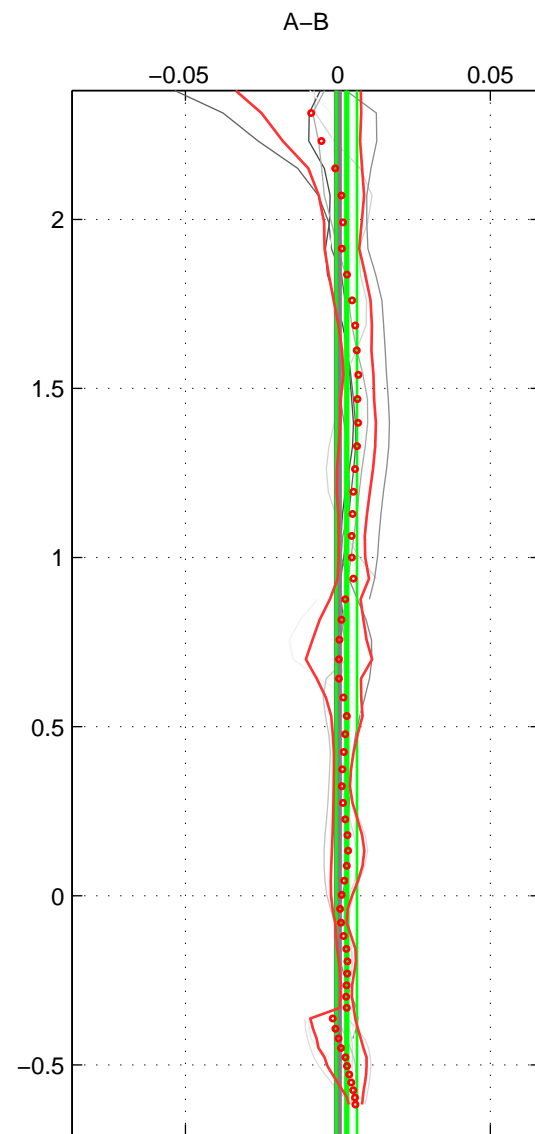

Cruise A (red). Date: Oct 1991 Cruisename: 330-09AR19910925
 Cruise B (blue). Date: Jan 1995 Cruisename: 384-49HH19941213

*** "Favourite" values are those of space 3.

	Offset	O.StDev	Ratio	R.Stdev	Rating
SIGMA:	0.002	0.004	1.000	0.000	4
THETA:	0.003	0.003	1.000	0.000	4
DEPTH:	0.003	0.007	1.000	0.000	5
FAV.:	0.003	0.007	1.000	0.000	5

Profiles of A: 9
 Profiles of B: 7
 Diff profs: 15
 WMoffset (A-B): 0.0022978
 WMoffset stdev: 0.003983
 WMratio (A/B): 1.0001
 WMratio stdev: 0.00011483

Quality (1-5): 4

Profiles of A: 9
 Profiles of B: 7
 Diff profs: 14
 WMoffset (A-B): 0.0029053
 WMoffset stdev: 0.0033826
 WMratio (A/B): 1.0001
 WMratio stdev: 9.7543e-05

Quality (1-5): 4

Profiles of A: 9
 Profiles of B: 7
 Diff profs: 15
 WMoffset (A-B): 0.0032516
 WMoffset stdev: 0.0065757
 WMratio (A/B): 1.0001
 WMratio stdev: 0.0001894

Quality (1-5): 5