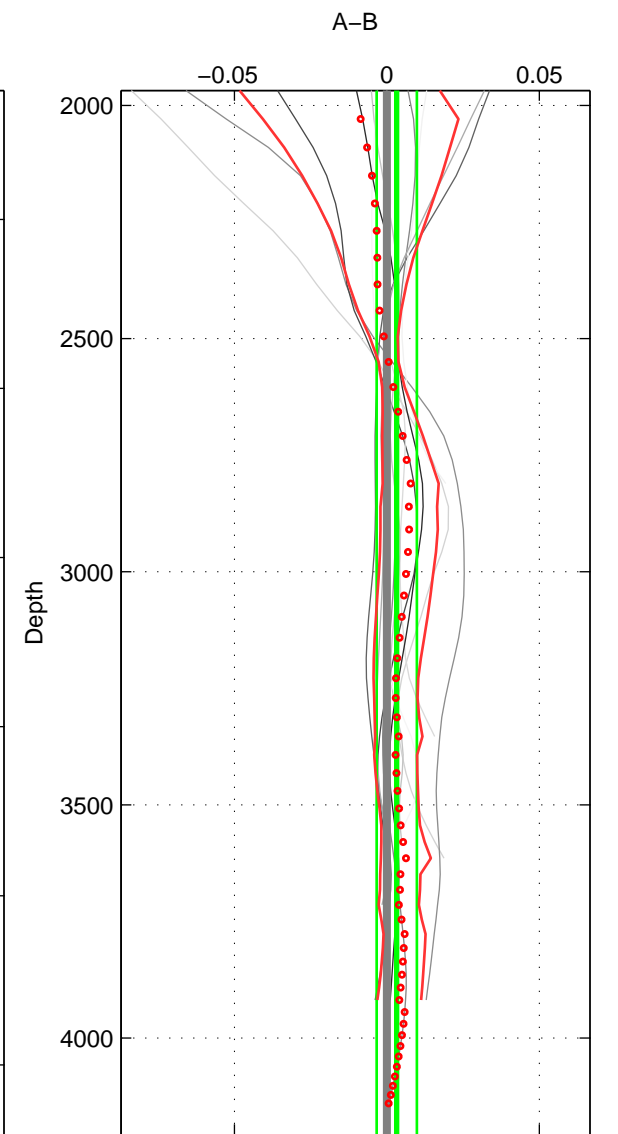

Cruise A (red). Date: Oct 1991 Cruisename: 330-09AR19910925
 Cruise B (blue). Date: Jan 1995 Cruisename: 384-49HH19941213

*** "Favourite" values are those of space 3.

	Offset	O.StDev	Ratio	R.Stdev	Rating
SIGMA:	0.002	0.004	1.000	0.000	4
THETA:	0.003	0.003	1.000	0.000	4
DEPTH:	0.003	0.007	1.000	0.000	5
FAV.:	0.003	0.007	1.000	0.000	5

Profiles of A: 9
 Profiles of B: 7
 Diff profs: 15
 WMoffset (A-B): 0.0022978
 WMoffset stdev: 0.003983
 WMratio (A/B): 1.0001
 WMratio stdev: 0.00011483

Quality (1-5): 4

Profiles of A: 9
 Profiles of B: 7
 Diff profs: 14
 WMoffset (A-B): 0.0029053
 WMoffset stdev: 0.0033826
 WMratio (A/B): 1.0001
 WMratio stdev: 9.7543e-05

Quality (1-5): 4

Profiles of A: 9
 Profiles of B: 7
 Diff profs: 15
 WMoffset (A-B): 0.0032516
 WMoffset stdev: 0.0065757
 WMratio (A/B): 1.0001
 WMratio stdev: 0.0001894

Quality (1-5): 5