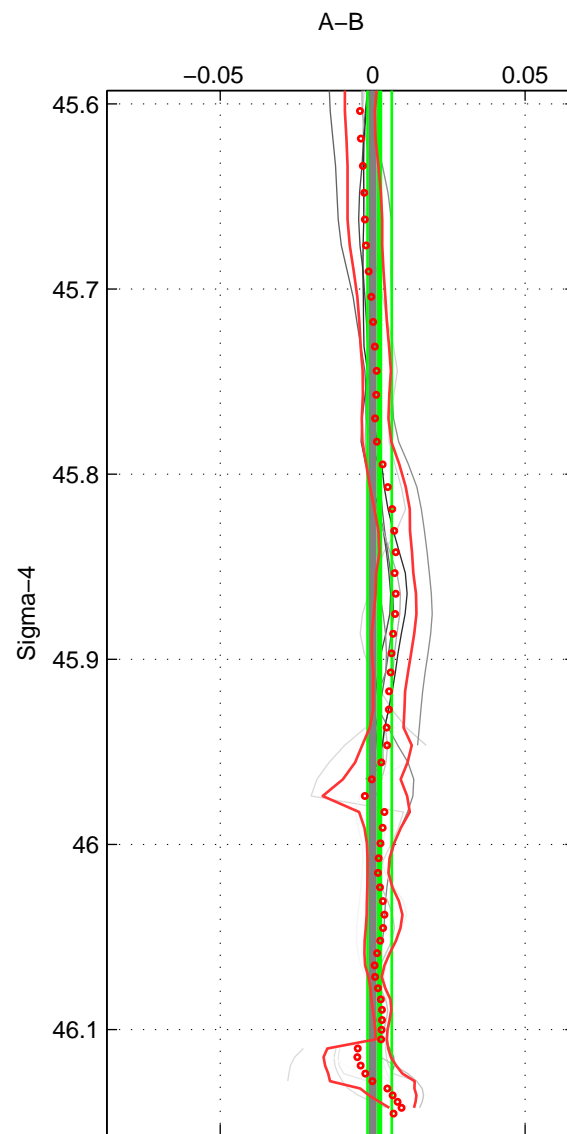

Cruise A (red). Date: Oct 1991 Cruisename: 330-09AR19910925
 Cruise B (blue). Date: Jan 1995 Cruisename: 384-49HH19941213

*** "Favourite" values are those of space 3.

	Offset	O.StDev	Ratio	R.Stdev	Rating
SIGMA:	0.002	0.004	1.000	0.000	4
THETA:	0.003	0.003	1.000	0.000	4
DEPTH:	0.003	0.007	1.000	0.000	5
FAV.:	0.003	0.007	1.000	0.000	5

Profiles of A: 9
 Profiles of B: 7
 Diff profs: 15
 WMoffset (A-B): 0.0022978
 WMoffset stdev: 0.003983
 WMratio (A/B): 1.0001
 WMratio stdev: 0.00011483

Quality (1-5): 4

Profiles of A: 9
 Profiles of B: 7
 Diff profs: 14
 WMoffset (A-B): 0.0029053
 WMoffset stdev: 0.0033826
 WMratio (A/B): 1.0001
 WMratio stdev: 9.7543e-05

Quality (1-5): 4

Profiles of A: 9
 Profiles of B: 7
 Diff profs: 15
 WMoffset (A-B): 0.0032516
 WMoffset stdev: 0.0065757
 WMratio (A/B): 1.0001
 WMratio stdev: 0.0001894

Quality (1-5): 5