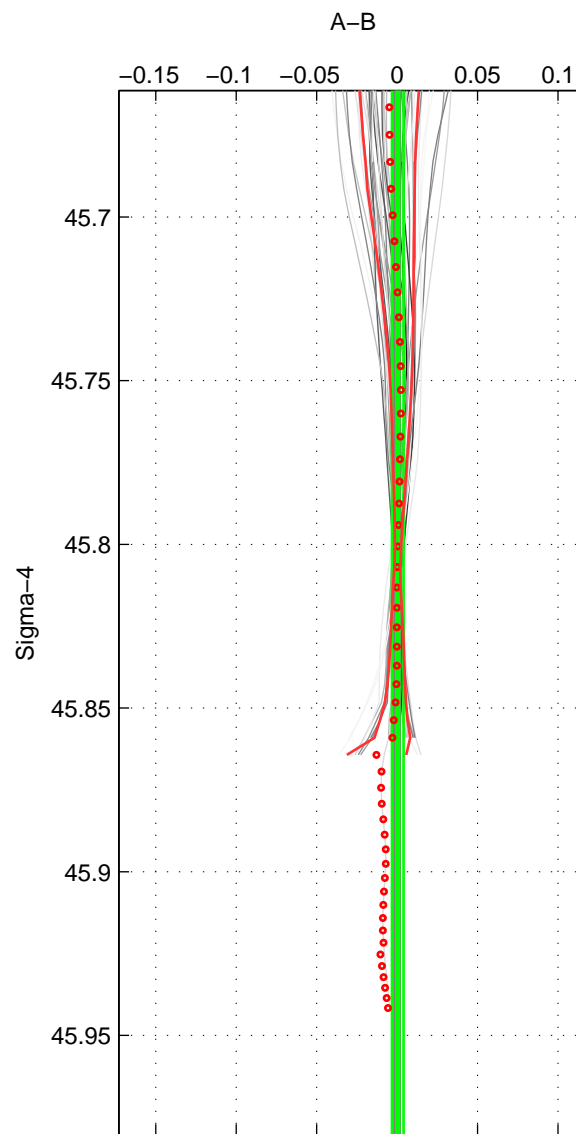

Cruise A (red). Date: Jan 1993 Cruisename: 144-06MT19921227  
 Cruise B (blue). Date: Mar 2010 Cruisename: 256-33RO20100308

\*\*\* "Favourite" values are means of spaces 1 3.

	Offset	O.StDev	Ratio	R.Stdev	Rating
SIGMA:	0.000	0.004	1.000	0.000	5
THETA:	0.001	0.005	1.000	0.000	4
DEPTH:	0.000	0.008	1.000	0.000	5
FAV. :	0.000	0.006	1.000	0.000	5

Profiles of A: 8  
 Profiles of B: 8  
 Diff profs : 45  
 WMoffset (A-B): 0.00036696  
 WMoffset stdev: 0.0035662  
 WMratio (A/B): 1  
 WMratio stdev: 0.00010232

Quality (1-5): 5

Profiles of A: 8  
 Profiles of B: 8  
 Diff profs : 45  
 WMoffset (A-B): 0.0006058  
 WMoffset stdev: 0.0045342  
 WMratio (A/B): 1  
 WMratio stdev: 0.0001301

Quality (1-5): 4

Profiles of A: 8  
 Profiles of B: 8  
 Diff profs : 45  
 WMoffset (A-B): 0.0003215  
 WMoffset stdev: 0.0079365  
 WMratio (A/B): 1  
 WMratio stdev: 0.00022774

Quality (1-5): 5