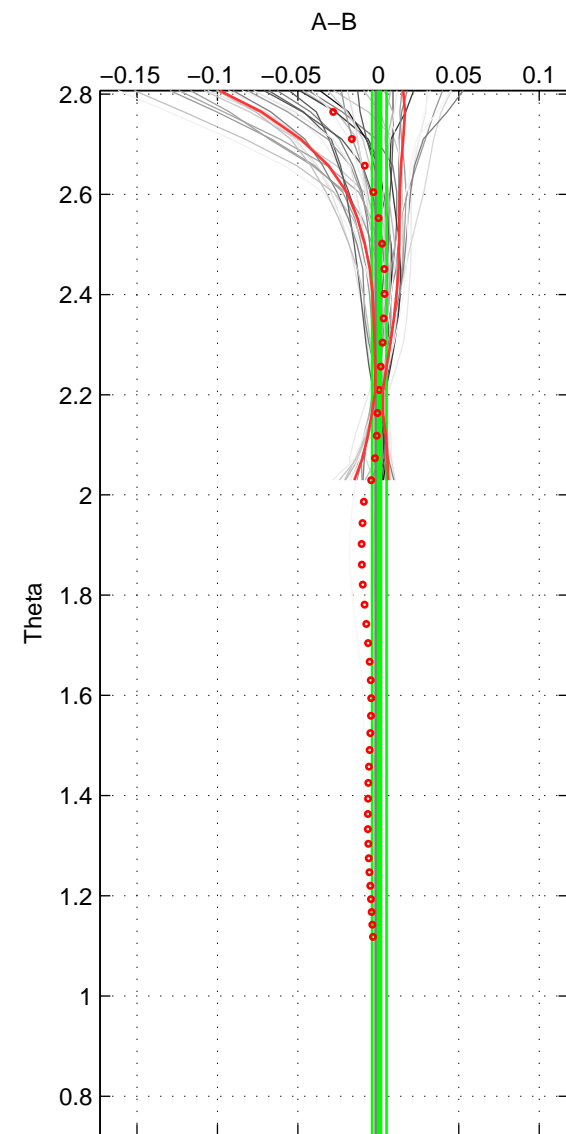

Cruise A (red). Date: Jan 1993 Cruisename: 144-06MT19921227  
 Cruise B (blue). Date: Mar 2010 Cruisename: 256-33RO20100308

\*\*\* "Favourite" values are means of spaces 1 3.

	Offset	O.StDev	Ratio	R.Stdev	Rating
SIGMA:	0.000	0.004	1.000	0.000	5
THETA:	0.001	0.005	1.000	0.000	4
DEPTH:	0.000	0.008	1.000	0.000	5
FAV. :	0.000	0.006	1.000	0.000	5

Profiles of A: 8  
 Profiles of B: 8  
 Diff profs : 45  
 WMoffset (A-B): 0.00036696  
 WMoffset stdev: 0.0035662  
 WMratio (A/B): 1  
 WMratio stdev: 0.00010232

Quality (1-5): 5

Profiles of A: 8  
 Profiles of B: 8  
 Diff profs : 45  
 WMoffset (A-B): 0.0006058  
 WMoffset stdev: 0.0045342  
 WMratio (A/B): 1  
 WMratio stdev: 0.0001301

Quality (1-5): 4

Profiles of A: 8  
 Profiles of B: 8  
 Diff profs : 45  
 WMoffset (A-B): 0.0003215  
 WMoffset stdev: 0.0079365  
 WMratio (A/B): 1  
 WMratio stdev: 0.00022774

Quality (1-5): 5