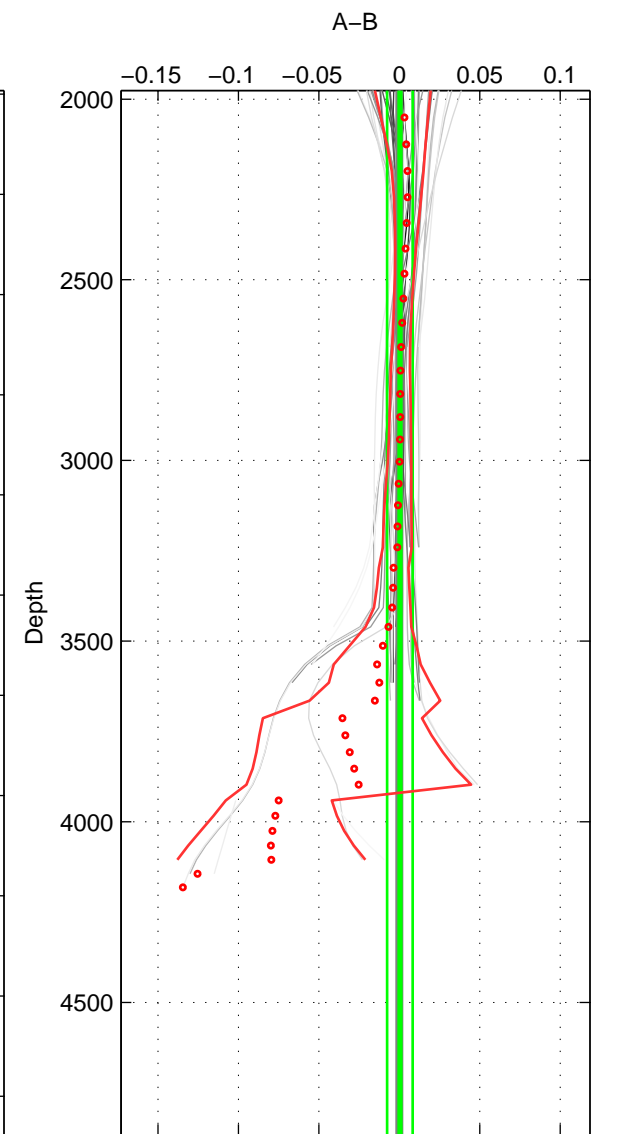

Cruise A (red). Date: Jan 1993 Cruisename: 144-06MT19921227  
 Cruise B (blue). Date: Mar 2010 Cruisename: 256-33RO20100308

\*\*\* "Favourite" values are means of spaces 1 3.

	Offset	O.StDev	Ratio	R.Stdev	Rating
SIGMA:	0.000	0.004	1.000	0.000	5
THETA:	0.001	0.005	1.000	0.000	4
DEPTH:	0.000	0.008	1.000	0.000	5
FAV. :	0.000	0.006	1.000	0.000	5

Profiles of A: 8  
 Profiles of B: 8  
 Diff profs : 45  
 WMoffset (A-B): 0.00036696  
 WMoffset stdev: 0.0035662  
 WMratio (A/B): 1  
 WMratio stdev: 0.00010232

Quality (1-5): 5

Profiles of A: 8  
 Profiles of B: 8  
 Diff profs : 45  
 WMoffset (A-B): 0.0006058  
 WMoffset stdev: 0.0045342  
 WMratio (A/B): 1  
 WMratio stdev: 0.0001301

Quality (1-5): 4

Profiles of A: 8  
 Profiles of B: 8  
 Diff profs : 45  
 WMoffset (A-B): 0.0003215  
 WMoffset stdev: 0.0079365  
 WMratio (A/B): 1  
 WMratio stdev: 0.00022774

Quality (1-5): 5