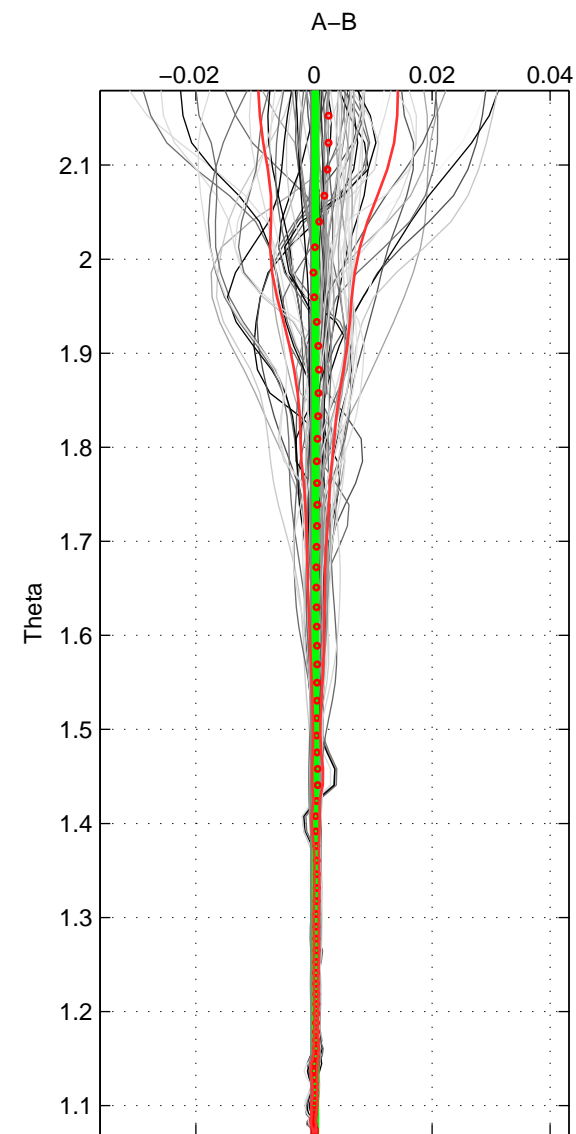

Cruise A (red). Date: Oct 2007 Cruisename: 613-49NZ20071008

Cruise B (blue). Date: Jul 2011 Cruisename: 626-49RY20110515

\*\*\* "Favourite" values are means of spaces 1 2 3.

	Offset	O.StDev	Ratio	R.Stdev	Rating
SIGMA:	0.000	0.000	1.000	0.000	5
THETA:	0.000	0.000	1.000	0.000	5
DEPTH:	0.000	0.000	1.000	0.000	5
FAV.:	0.000	0.000	1.000	0.000	5

Profiles of A: 18  
 Profiles of B: 19  
 Diff profs : 83  
 WMoffset (A-B): 0.00018128  
 WMoffset stdev: 0.00029117  
 WMratio (A/B): 1  
 WMratio stdev: 8.3957e-06

Quality (1-5): 5

Profiles of A: 18  
 Profiles of B: 19  
 Diff profs : 83  
 WMoffset (A-B): 0.00025183  
 WMoffset stdev: 0.00040568  
 WMratio (A/B): 1  
 WMratio stdev: 1.1696e-05

Quality (1-5): 5

Profiles of A: 18  
 Profiles of B: 19  
 Diff profs : 83  
 WMoffset (A-B): 0.00025897  
 WMoffset stdev: 0.00017108  
 WMratio (A/B): 1  
 WMratio stdev: 4.9314e-06

Quality (1-5): 5