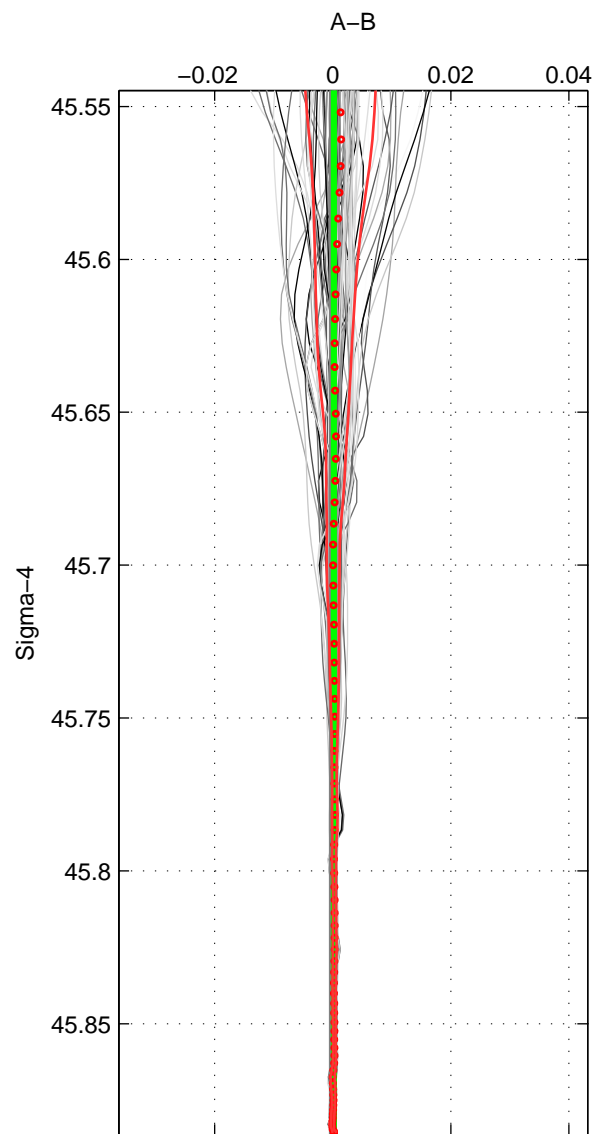

Cruise A (red). Date: Oct 2007 Cruisename: 613-49NZ20071008

Cruise B (blue). Date: Jul 2011 Cruisename: 626-49RY20110515

\*\*\* "Favourite" values are means of spaces 1 2 3.

	Offset	O.StDev	Ratio	R.Stdev	Rating
SIGMA:	0.000	0.000	1.000	0.000	5
THETA:	0.000	0.000	1.000	0.000	5
DEPTH:	0.000	0.000	1.000	0.000	5
FAV.:	0.000	0.000	1.000	0.000	5

Profiles of A: 18  
 Profiles of B: 19  
 Diff profs : 83  
 WMoffset (A-B): 0.00018128  
 WMoffset stdev: 0.00029117  
 WMratio (A/B): 1  
 WMratio stdev: 8.3957e-06

Quality (1-5): 5

Profiles of A: 18  
 Profiles of B: 19  
 Diff profs : 83  
 WMoffset (A-B): 0.00025183  
 WMoffset stdev: 0.00040568  
 WMratio (A/B): 1  
 WMratio stdev: 1.1696e-05

Quality (1-5): 5

Profiles of A: 18  
 Profiles of B: 19  
 Diff profs : 83  
 WMoffset (A-B): 0.00025897  
 WMoffset stdev: 0.00017108  
 WMratio (A/B): 1  
 WMratio stdev: 4.9314e-06

Quality (1-5): 5