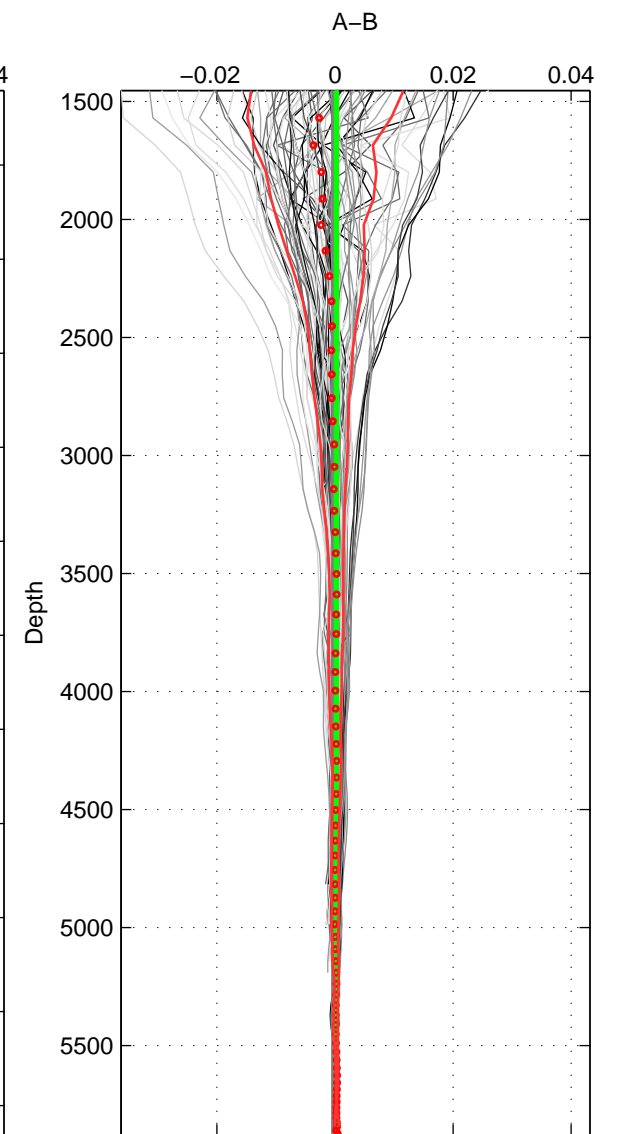

Cruise A (red). Date: Oct 2007 Cruisename: 613-49NZ20071008

Cruise B (blue). Date: Jul 2011 Cruisename: 626-49RY20110515

\*\*\* "Favourite" values are means of spaces 1 2 3.

	Offset	O.StDev	Ratio	R.Stdev	Rating
SIGMA:	0.000	0.000	1.000	0.000	5
THETA:	0.000	0.000	1.000	0.000	5
DEPTH:	0.000	0.000	1.000	0.000	5
FAV.:	0.000	0.000	1.000	0.000	5

Profiles of A: 18  
 Profiles of B: 19  
 Diff profs : 83  
 WMoffset (A-B): 0.00018128  
 WMoffset stdev: 0.00029117  
 WMratio (A/B): 1  
 WMratio stdev: 8.3957e-06

Quality (1-5): 5

Profiles of A: 18  
 Profiles of B: 19  
 Diff profs : 83  
 WMoffset (A-B): 0.00025183  
 WMoffset stdev: 0.00040568  
 WMratio (A/B): 1  
 WMratio stdev: 1.1696e-05

Quality (1-5): 5

Profiles of A: 18  
 Profiles of B: 19  
 Diff profs : 83  
 WMoffset (A-B): 0.00025897  
 WMoffset stdev: 0.00017108  
 WMratio (A/B): 1  
 WMratio stdev: 4.9314e-06

Quality (1-5): 5