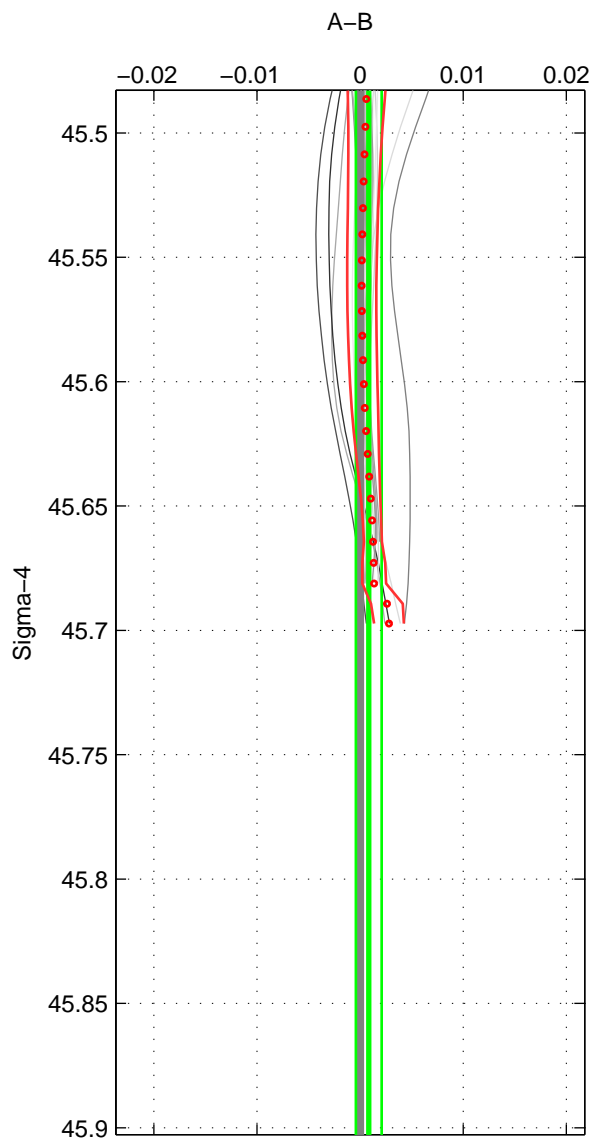

Cruise A (red). Date: Jun 2005 Cruisename: 605-49NZ20050525
 Cruise B (blue). Date: Feb 2004 Cruisename: 702-49UP20040114

*** "Favourite" values are means of spaces 1 2.

	Offset	O.StDev	Ratio	R.Stdev	Rating
SIGMA:	0.001	0.001	1.000	0.000	4
THETA:	0.001	0.003	1.000	0.000	4
DEPTH:	-0.001	0.001	1.000	0.000	3
FAV.:	0.001	0.002	1.000	0.000	4

Profiles of A: 18
 Profiles of B: 3
 Diff profs : 27
 WMoffset (A-B): 0.00084073
 WMoffset stdev: 0.001247
 WMratio (A/B): 1
 WMratio stdev: 3.6062e-05

Quality (1-5): 4

Profiles of A: 18
 Profiles of B: 3
 Diff profs : 27
 WMoffset (A-B): 0.0013252
 WMoffset stdev: 0.0026003
 WMratio (A/B): 1
 WMratio stdev: 7.5242e-05

Quality (1-5): 4

Profiles of A: 18
 Profiles of B: 3
 Diff profs : 27
 WMoffset (A-B): -0.00072696
 WMoffset stdev: 0.0012345
 WMratio (A/B): 0.99998
 WMratio stdev: 3.5625e-05

Quality (1-5): 3

Please note that statistics are bad.