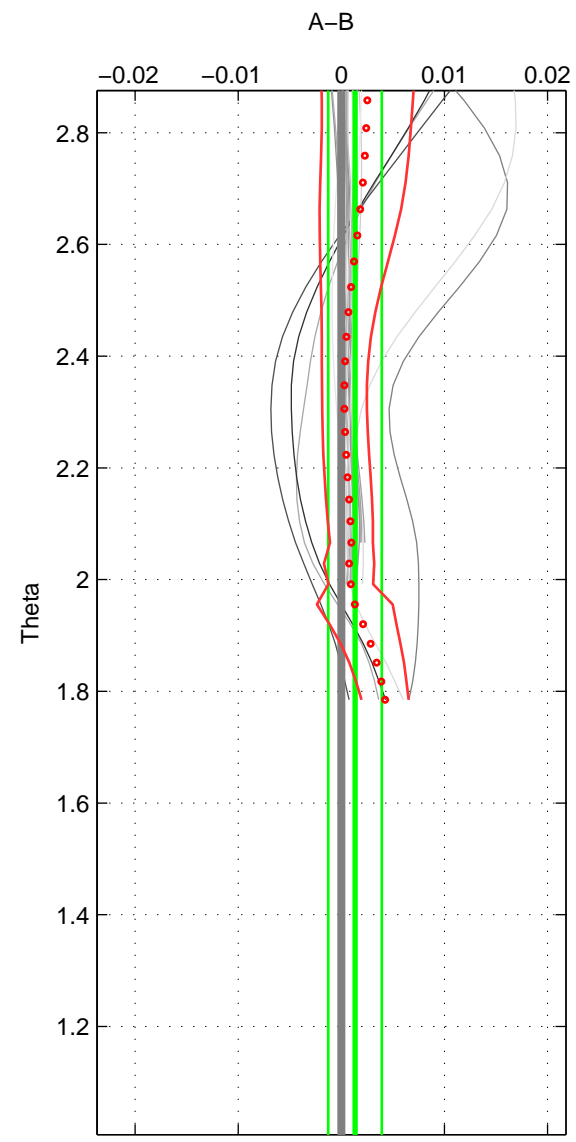

Cruise A (red). Date: Jun 2005 Cruisename: 605-49NZ20050525
 Cruise B (blue). Date: Feb 2004 Cruisename: 702-49UP20040114

*** "Favourite" values are means of spaces 1 2.

	Offset	O.StDev	Ratio	R.Stdev	Rating
SIGMA:	0.001	0.001	1.000	0.000	4
THETA:	0.001	0.003	1.000	0.000	4
DEPTH:	-0.001	0.001	1.000	0.000	3
FAV.:	0.001	0.002	1.000	0.000	4

Profiles of A: 18
 Profiles of B: 3
 Diff profs : 27
 WMoffset (A-B): 0.00084073
 WMoffset stdev: 0.001247
 WMratio (A/B): 1
 WMratio stdev: 3.6062e-05

Quality (1-5): 4

Profiles of A: 18
 Profiles of B: 3
 Diff profs : 27
 WMoffset (A-B): 0.0013252
 WMoffset stdev: 0.0026003
 WMratio (A/B): 1
 WMratio stdev: 7.5242e-05

Quality (1-5): 4

Profiles of A: 18
 Profiles of B: 3
 Diff profs : 27
 WMoffset (A-B): -0.00072696
 WMoffset stdev: 0.0012345
 WMratio (A/B): 0.99998
 WMratio stdev: 3.5625e-05

Quality (1-5): 3

Please note that statistics are bad.