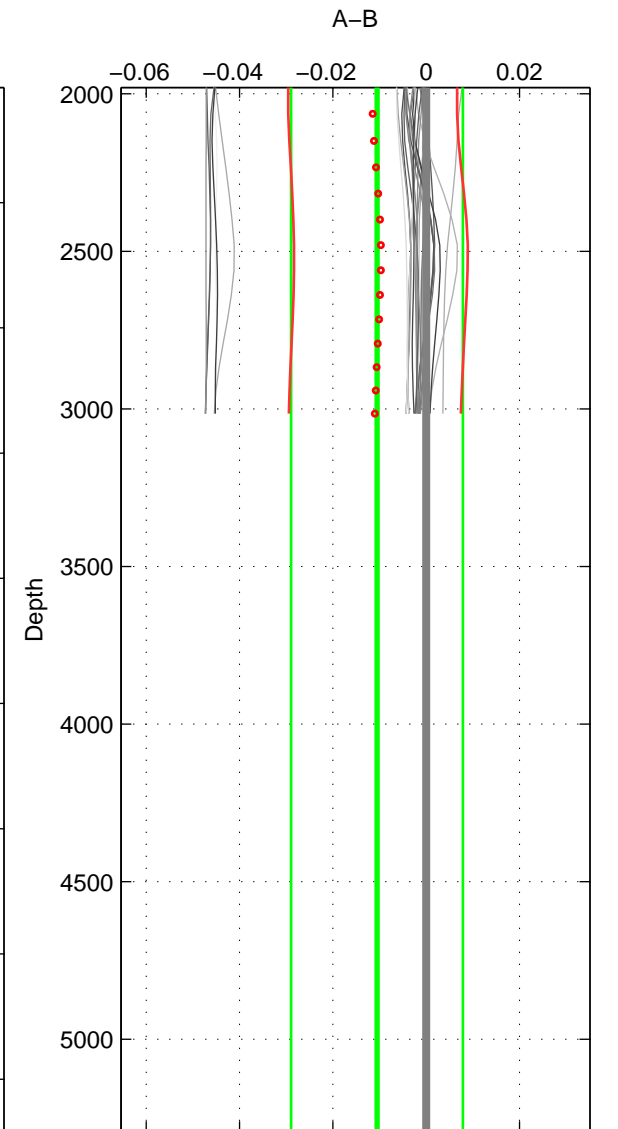

Cruise A (red). Date: Sep 1986 Cruisename: 117-06AQ19860627

Cruise B (blue). Date: Jan 1998 Cruisename: 325-91AA19971204

\*\*\* "Favourite" values are those of space 2.

	Offset	O.StDev	Ratio	R.Stdev	Rating
SIGMA:	-0.001	0.002	1.000	0.000	3
THETA:	-0.009	0.018	1.000	0.001	4
DEPTH:	-0.011	0.018	1.000	0.001	3
FAV. :	-0.009	0.018	1.000	0.001	4

Profiles of A: 5  
 Profiles of B: 6  
 Diff profs : 12  
 WMoffset (A-B): -0.0012926  
 WMoffset stdev: 0.001577  
 WMratio (A/B): 0.99996  
 WMratio stdev: 4.5486e-05

Quality (1-5): 3

Profiles of A: 6  
 Profiles of B: 6  
 Diff profs : 17  
 WMoffset (A-B): -0.0091197  
 WMoffset stdev: 0.017783  
 WMratio (A/B): 0.99974  
 WMratio stdev: 0.00051234

Quality (1-5): 4

Profiles of A: 10  
 Profiles of B: 6  
 Diff profs : 29  
 WMoffset (A-B): -0.010527  
 WMoffset stdev: 0.018401  
 WMratio (A/B): 0.9997  
 WMratio stdev: 0.00053021

Quality (1-5): 3