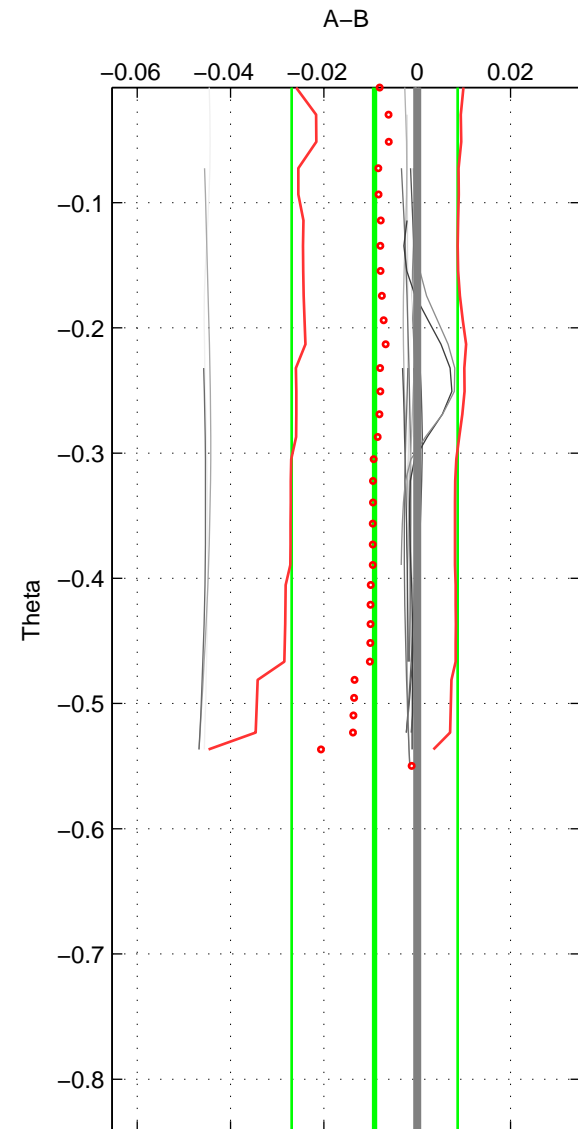

Cruise A (red). Date: Sep 1986 Cruisename: 117-06AQ19860627

Cruise B (blue). Date: Jan 1998 Cruisename: 325-91AA19971204

\*\*\* "Favourite" values are those of space 2.

	Offset	O.StDev	Ratio	R.Stdev	Rating
SIGMA:	-0.001	0.002	1.000	0.000	3
THETA:	-0.009	0.018	1.000	0.001	4
DEPTH:	-0.011	0.018	1.000	0.001	3
FAV. :	-0.009	0.018	1.000	0.001	4

Profiles of A: 5  
 Profiles of B: 6  
 Diff profs : 12  
 WMoffset (A-B): -0.0012926  
 WMoffset stdev: 0.001577  
 WMratio (A/B): 0.99996  
 WMratio stdev: 4.5486e-05

Quality (1-5): 3

Profiles of A: 6  
 Profiles of B: 6  
 Diff profs : 17  
 WMoffset (A-B): -0.0091197  
 WMoffset stdev: 0.017783  
 WMratio (A/B): 0.99974  
 WMratio stdev: 0.00051234

Quality (1-5): 4

Profiles of A: 10  
 Profiles of B: 6  
 Diff profs : 29  
 WMoffset (A-B): -0.010527  
 WMoffset stdev: 0.018401  
 WMratio (A/B): 0.9997  
 WMratio stdev: 0.00053021

Quality (1-5): 3