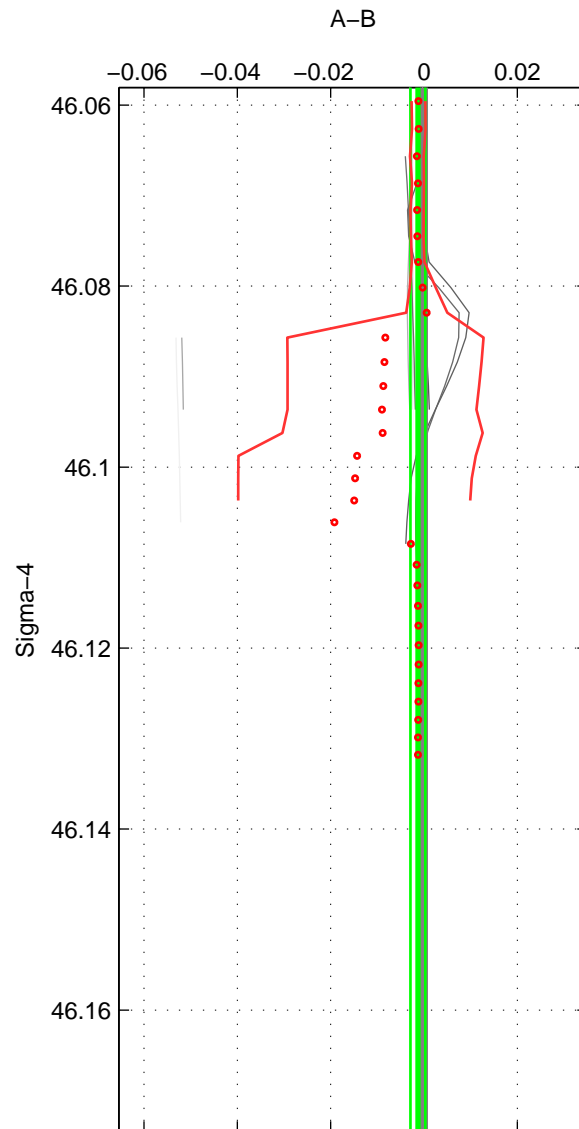

Cruise A (red). Date: Sep 1986 Cruisename: 117-06AQ19860627

Cruise B (blue). Date: Jan 1998 Cruisename: 325-91AA19971204

\*\*\* "Favourite" values are those of space 2.

	Offset	O.StDev	Ratio	R.Stdev	Rating
SIGMA:	-0.001	0.002	1.000	0.000	3
THETA:	-0.009	0.018	1.000	0.001	4
DEPTH:	-0.011	0.018	1.000	0.001	3
FAV. :	-0.009	0.018	1.000	0.001	4

Profiles of A: 5  
 Profiles of B: 6  
 Diff profs : 12  
 WMoffset (A-B): -0.0012926  
 WMoffset stdev: 0.001577  
 WMratio (A/B): 0.99996  
 WMratio stdev: 4.5486e-05

Quality (1-5): 3

Profiles of A: 6  
 Profiles of B: 6  
 Diff profs : 17  
 WMoffset (A-B): -0.0091197  
 WMoffset stdev: 0.017783  
 WMratio (A/B): 0.99974  
 WMratio stdev: 0.00051234

Quality (1-5): 4

Profiles of A: 10  
 Profiles of B: 6  
 Diff profs : 29  
 WMoffset (A-B): -0.010527  
 WMoffset stdev: 0.018401  
 WMratio (A/B): 0.9997  
 WMratio stdev: 0.00053021

Quality (1-5): 3