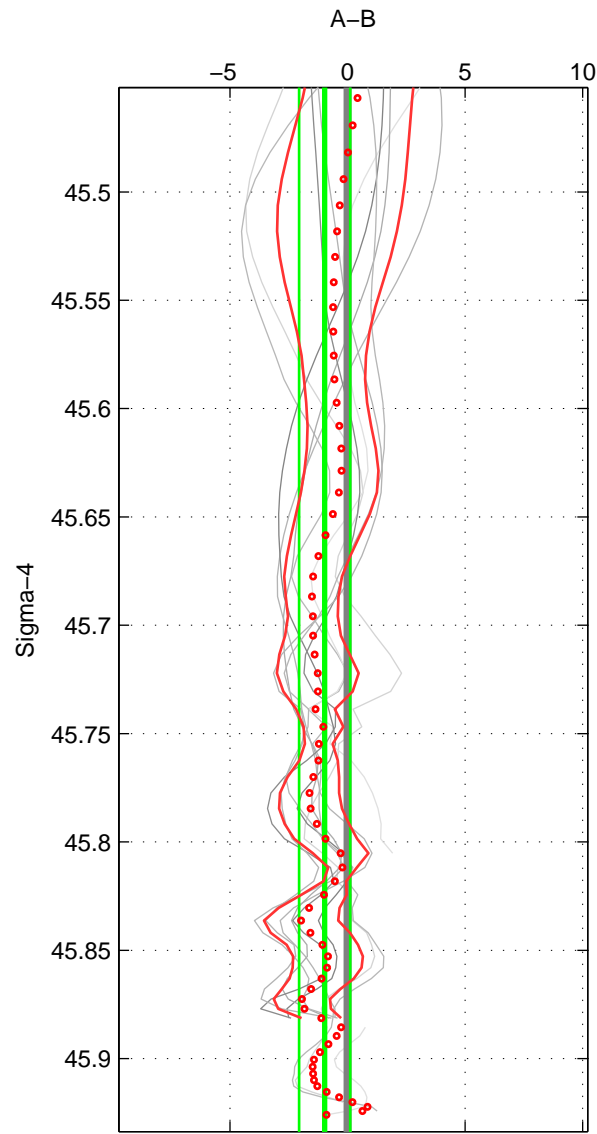

Cruise A (red). Date: Jan 1974 Cruisename: 473-318M19730822

Cruise B (blue). Date: Mar 1989 Cruisename: 507-32MW19890206

\*\*\* "Favourite" values are means of spaces 1 2 3.

	Offset	O.StDev	Ratio	R.Stdev	Rating
SIGMA:	-0.001	0.001	1.000	0.000	5
THETA:	-0.001	0.001	1.000	0.000	5
DEPTH:	-0.001	0.001	1.000	0.000	5
FAV.:	-0.001	0.001	1.000	0.000	5

Profiles of A: 3  
 Profiles of B: 6  
 Diff profs : 9  
 WMoffset (A-B): -0.00097172  
 WMoffset stdev: 0.0010869  
 WMratio (A/B): 0.99997  
 WMratio stdev: 3.135e-05

Quality (1-5): 5

Profiles of A: 3  
 Profiles of B: 6  
 Diff profs : 9  
 WMoffset (A-B): -0.0011247  
 WMoffset stdev: 0.0014596  
 WMratio (A/B): 0.99997  
 WMratio stdev: 4.2105e-05

Quality (1-5): 5

Profiles of A: 3  
 Profiles of B: 6  
 Diff profs : 9  
 WMoffset (A-B): -0.0010141  
 WMoffset stdev: 0.0013768  
 WMratio (A/B): 0.99997  
 WMratio stdev: 3.9699e-05

Quality (1-5): 5