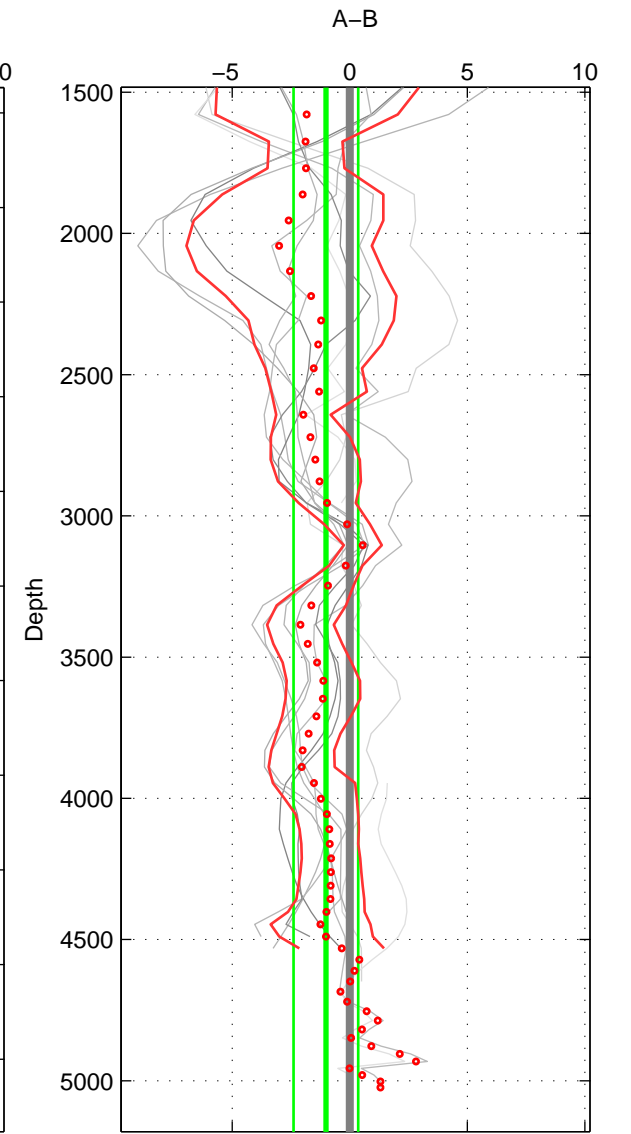

Cruise A (red). Date: Jan 1974 Cruisename: 473-318M19730822

Cruise B (blue). Date: Mar 1989 Cruisename: 507-32MW19890206

\*\*\* "Favourite" values are means of spaces 1 2 3.

	Offset	O.StDev	Ratio	R.Stdev	Rating
SIGMA:	-0.001	0.001	1.000	0.000	5
THETA:	-0.001	0.001	1.000	0.000	5
DEPTH:	-0.001	0.001	1.000	0.000	5
FAV.:	-0.001	0.001	1.000	0.000	5

Profiles of A: 3  
 Profiles of B: 6  
 Diff profs : 9  
 WMoffset (A-B): -0.00097172  
 WMoffset stdev: 0.0010869  
 WMratio (A/B): 0.99997  
 WMratio stdev: 3.135e-05

Quality (1-5): 5

Profiles of A: 3  
 Profiles of B: 6  
 Diff profs : 9  
 WMoffset (A-B): -0.0011247  
 WMoffset stdev: 0.0014596  
 WMratio (A/B): 0.99997  
 WMratio stdev: 4.2105e-05

Quality (1-5): 5

Profiles of A: 3  
 Profiles of B: 6  
 Diff profs : 9  
 WMoffset (A-B): -0.0010141  
 WMoffset stdev: 0.0013768  
 WMratio (A/B): 0.99997  
 WMratio stdev: 3.9699e-05

Quality (1-5): 5