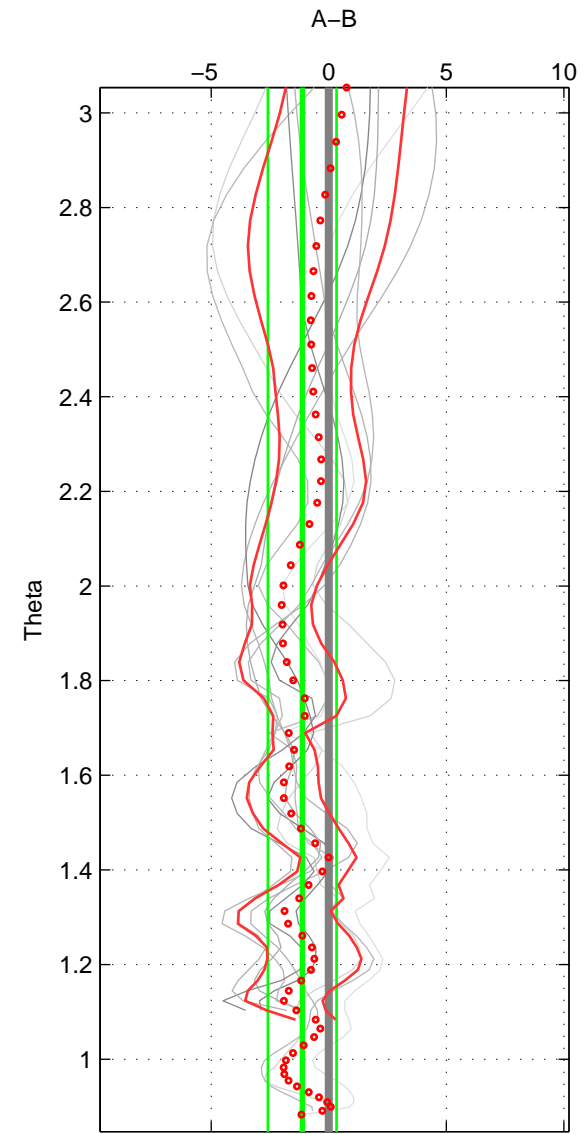

Cruise A (red). Date: Jan 1974 Cruisename: 473-318M19730822

Cruise B (blue). Date: Mar 1989 Cruisename: 507-32MW19890206

\*\*\* "Favourite" values are means of spaces 1 2 3.

	Offset	O.StDev	Ratio	R.Stdev	Rating
SIGMA:	-0.001	0.001	1.000	0.000	5
THETA:	-0.001	0.001	1.000	0.000	5
DEPTH:	-0.001	0.001	1.000	0.000	5
FAV.:	-0.001	0.001	1.000	0.000	5

Profiles of A: 3  
 Profiles of B: 6  
 Diff profs : 9  
 WMoffset (A-B): -0.00097172  
 WMoffset stdev: 0.0010869  
 WMratio (A/B): 0.99997  
 WMratio stdev: 3.135e-05

Quality (1-5): 5

Profiles of A: 3  
 Profiles of B: 6  
 Diff profs : 9  
 WMoffset (A-B): -0.0011247  
 WMoffset stdev: 0.0014596  
 WMratio (A/B): 0.99997  
 WMratio stdev: 4.2105e-05

Quality (1-5): 5

Profiles of A: 3  
 Profiles of B: 6  
 Diff profs : 9  
 WMoffset (A-B): -0.0010141  
 WMoffset stdev: 0.0013768  
 WMratio (A/B): 0.99997  
 WMratio stdev: 3.9699e-05

Quality (1-5): 5