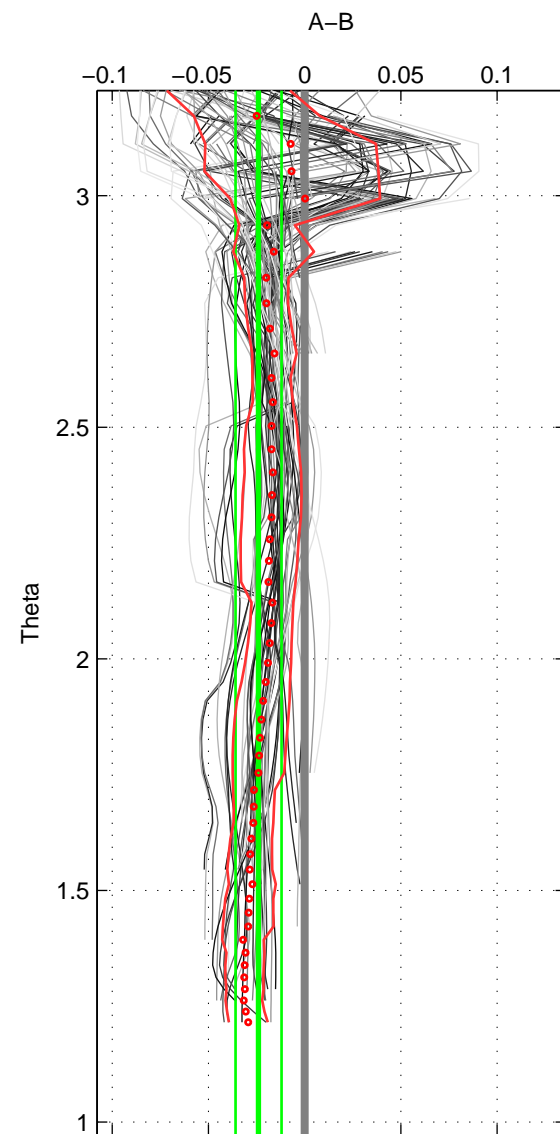

Cruise A (red). Date: Jun 2004 Cruisename: 275-35TH20040604

Cruise B (blue). Date: Apr 1991 Cruisename: 297-64TR19910408

\*\*\* "Favourite" values are means of spaces 1 2 3.

	Offset	O.StDev	Ratio	R.Stdev	Rating
SIGMA:	-0.026	0.012	0.999	0.000	4
THETA:	-0.024	0.012	0.999	0.000	4
DEPTH:	-0.021	0.020	0.999	0.001	4
FAV. :	-0.024	0.015	0.999	0.000	4

Profiles of A: 21  
 Profiles of B: 13  
 Diff profs : 100  
 WMoffset (A-B): -0.026273  
 WMoffset stdev: 0.011711  
 WMratio (A/B): 0.99925  
 WMratio stdev: 0.00033556

Quality (1-5): 4

Profiles of A: 21  
 Profiles of B: 13  
 Diff profs : 100  
 WMoffset (A-B): -0.023967  
 WMoffset stdev: 0.011917  
 WMratio (A/B): 0.99931  
 WMratio stdev: 0.00034143

Quality (1-5): 4

Profiles of A: 21  
 Profiles of B: 13  
 Diff profs : 100  
 WMoffset (A-B): -0.021094  
 WMoffset stdev: 0.020077  
 WMratio (A/B): 0.9994  
 WMratio stdev: 0.00057489

Quality (1-5): 4