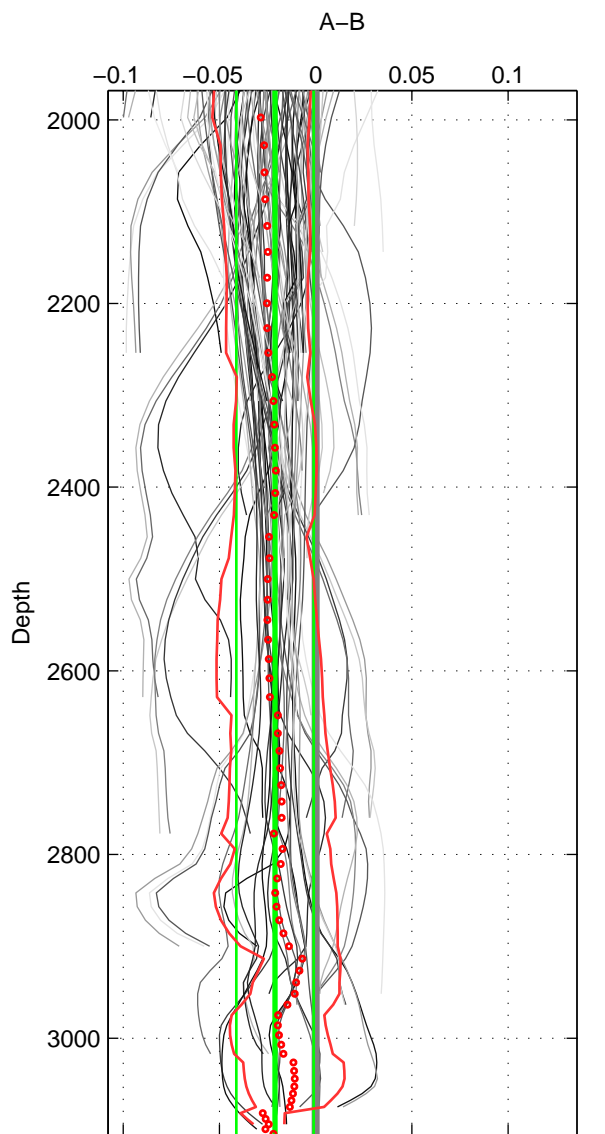

Cruise A (red). Date: Jun 2004 Cruisename: 275-35TH20040604

Cruise B (blue). Date: Apr 1991 Cruisename: 297-64TR19910408

\*\*\* "Favourite" values are means of spaces 1 2 3.

	Offset	O.StDev	Ratio	R.Stdev	Rating
SIGMA:	-0.026	0.012	0.999	0.000	4
THETA:	-0.024	0.012	0.999	0.000	4
DEPTH:	-0.021	0.020	0.999	0.001	4
FAV. :	-0.024	0.015	0.999	0.000	4

Profiles of A: 21  
 Profiles of B: 13  
 Diff profs : 100  
 WMoffset (A-B): -0.026273  
 WMoffset stdev: 0.011711  
 WMratio (A/B): 0.99925  
 WMratio stdev: 0.00033556

Quality (1-5): 4

Profiles of A: 21  
 Profiles of B: 13  
 Diff profs : 100  
 WMoffset (A-B): -0.023967  
 WMoffset stdev: 0.011917  
 WMratio (A/B): 0.99931  
 WMratio stdev: 0.00034143

Quality (1-5): 4

Profiles of A: 21  
 Profiles of B: 13  
 Diff profs : 100  
 WMoffset (A-B): -0.021094  
 WMoffset stdev: 0.020077  
 WMratio (A/B): 0.9994  
 WMratio stdev: 0.00057489

Quality (1-5): 4