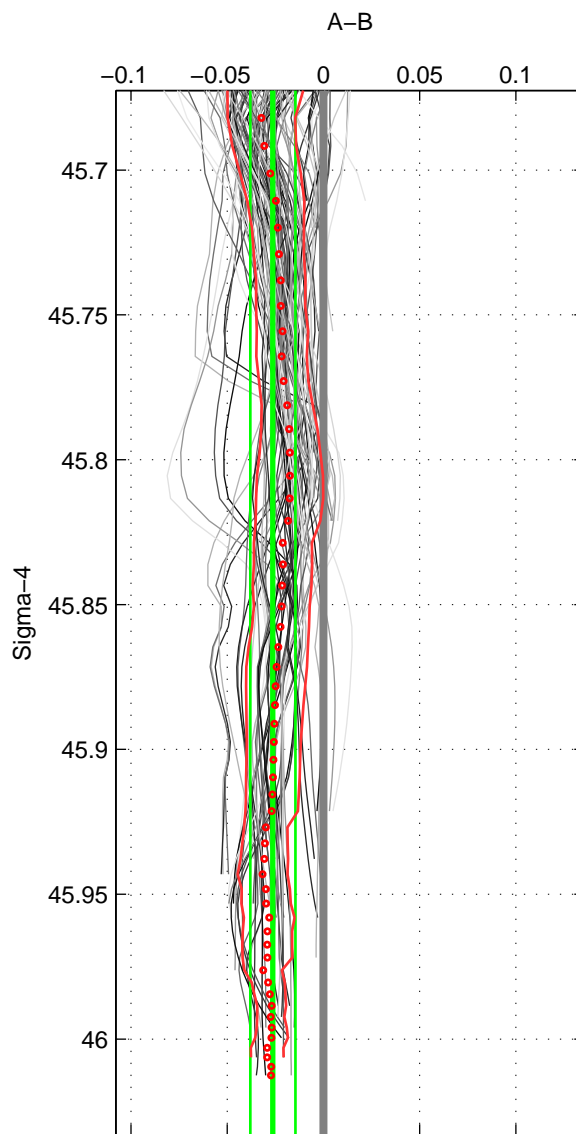

Cruise A (red). Date: Jun 2004 Cruisename: 275-35TH20040604

Cruise B (blue). Date: Apr 1991 Cruisename: 297-64TR19910408

\*\*\* "Favourite" values are means of spaces 1 2 3.

	Offset	O.StDev	Ratio	R.Stdev	Rating
SIGMA:	-0.026	0.012	0.999	0.000	4
THETA:	-0.024	0.012	0.999	0.000	4
DEPTH:	-0.021	0.020	0.999	0.001	4
FAV. :	-0.024	0.015	0.999	0.000	4

Profiles of A: 21  
 Profiles of B: 13  
 Diff profs : 100  
 WMoffset (A-B): -0.026273  
 WMoffset stdev: 0.011711  
 WMratio (A/B): 0.99925  
 WMratio stdev: 0.00033556

Quality (1-5): 4

Profiles of A: 21  
 Profiles of B: 13  
 Diff profs : 100  
 WMoffset (A-B): -0.023967  
 WMoffset stdev: 0.011917  
 WMratio (A/B): 0.99931  
 WMratio stdev: 0.00034143

Quality (1-5): 4

Profiles of A: 21  
 Profiles of B: 13  
 Diff profs : 100  
 WMoffset (A-B): -0.021094  
 WMoffset stdev: 0.020077  
 WMratio (A/B): 0.9994  
 WMratio stdev: 0.00057489

Quality (1-5): 4