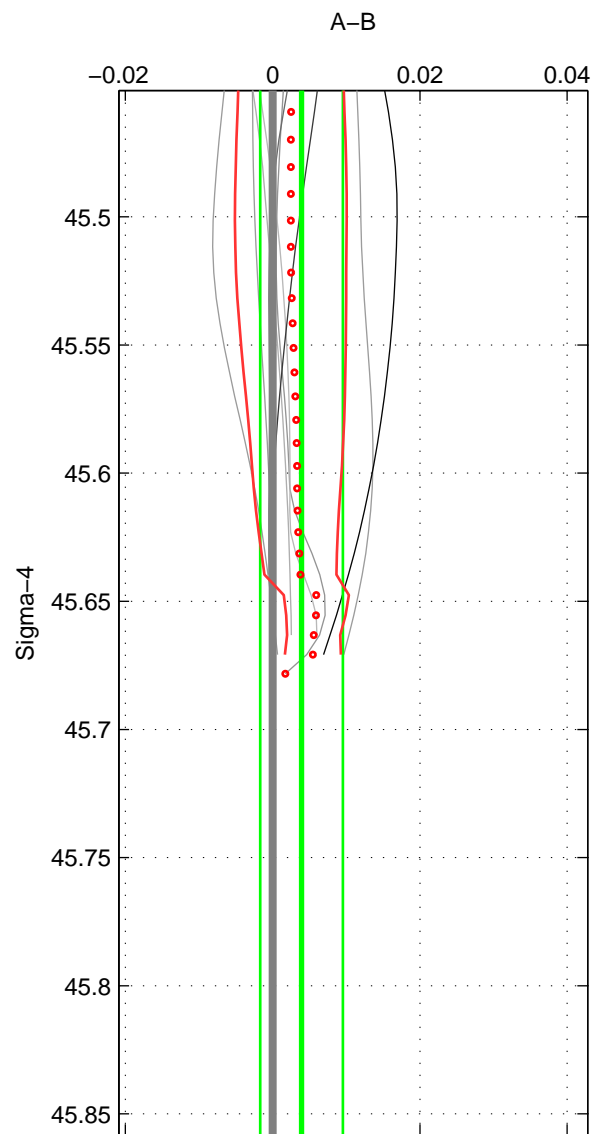

Cruise A (red). Date: Feb 2003 Cruisename: 660-49UF20030225

Cruise B (blue). Date: Jul 2006 Cruisename: 712-49UP20060630

\*\*\* "Favourite" values are means of spaces 1 2.

	Offset	O.StDev	Ratio	R.Stdev	Rating
SIGMA:	0.004	0.006	1.000	0.000	4
THETA:	0.006	0.009	1.000	0.000	4
DEPTH:	0.009	0.002	1.000	0.000	3
FAV.:	0.005	0.007	1.000	0.000	4

Profiles of A: 9  
 Profiles of B: 4  
 Diff profs : 9  
 WMoffset (A-B): 0.0039152  
 WMoffset stdev: 0.0056125  
 WMratio (A/B): 1.0001  
 WMratio stdev: 0.00016233

Quality (1-5): 4

Profiles of A: 8  
 Profiles of B: 4  
 Diff profs : 9  
 WMoffset (A-B): 0.0055528  
 WMoffset stdev: 0.0087118  
 WMratio (A/B): 1.0002  
 WMratio stdev: 0.00025198

Quality (1-5): 4

Profiles of A: 8  
 Profiles of B: 4  
 Diff profs : 9  
 WMoffset (A-B): 0.0093894  
 WMoffset stdev: 0.0024109  
 WMratio (A/B): 1.0003  
 WMratio stdev: 7.0057e-05

Quality (1-5): 3

Please note that statistics are bad.