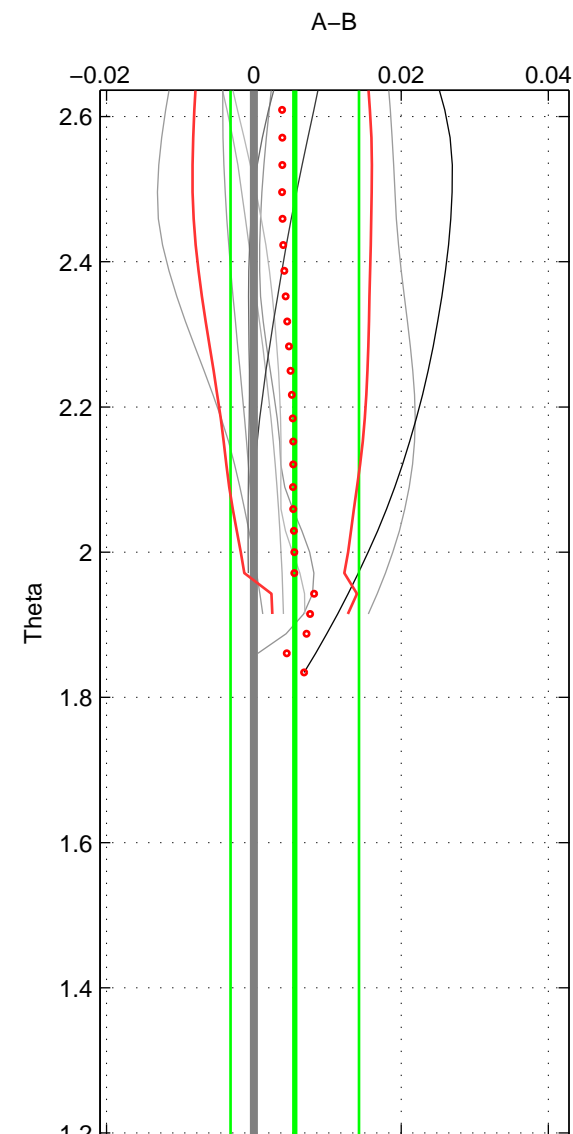

Cruise A (red). Date: Feb 2003 Cruisename: 660-49UF20030225

Cruise B (blue). Date: Jul 2006 Cruisename: 712-49UP20060630

\*\*\* "Favourite" values are means of spaces 1 2.

	Offset	O.StDev	Ratio	R.Stdev	Rating
SIGMA:	0.004	0.006	1.000	0.000	4
THETA:	0.006	0.009	1.000	0.000	4
DEPTH:	0.009	0.002	1.000	0.000	3
FAV.:	0.005	0.007	1.000	0.000	4

Profiles of A: 9  
 Profiles of B: 4  
 Diff profs : 9  
 WMoffset (A-B): 0.0039152  
 WMoffset stdev: 0.0056125  
 WMratio (A/B): 1.0001  
 WMratio stdev: 0.00016233

Quality (1-5): 4

Profiles of A: 8  
 Profiles of B: 4  
 Diff profs : 9  
 WMoffset (A-B): 0.0055528  
 WMoffset stdev: 0.0087118  
 WMratio (A/B): 1.0002  
 WMratio stdev: 0.00025198

Quality (1-5): 4

Profiles of A: 8  
 Profiles of B: 4  
 Diff profs : 9  
 WMoffset (A-B): 0.0093894  
 WMoffset stdev: 0.0024109  
 WMratio (A/B): 1.0003  
 WMratio stdev: 7.0057e-05

Quality (1-5): 3

Please note that statistics are bad.