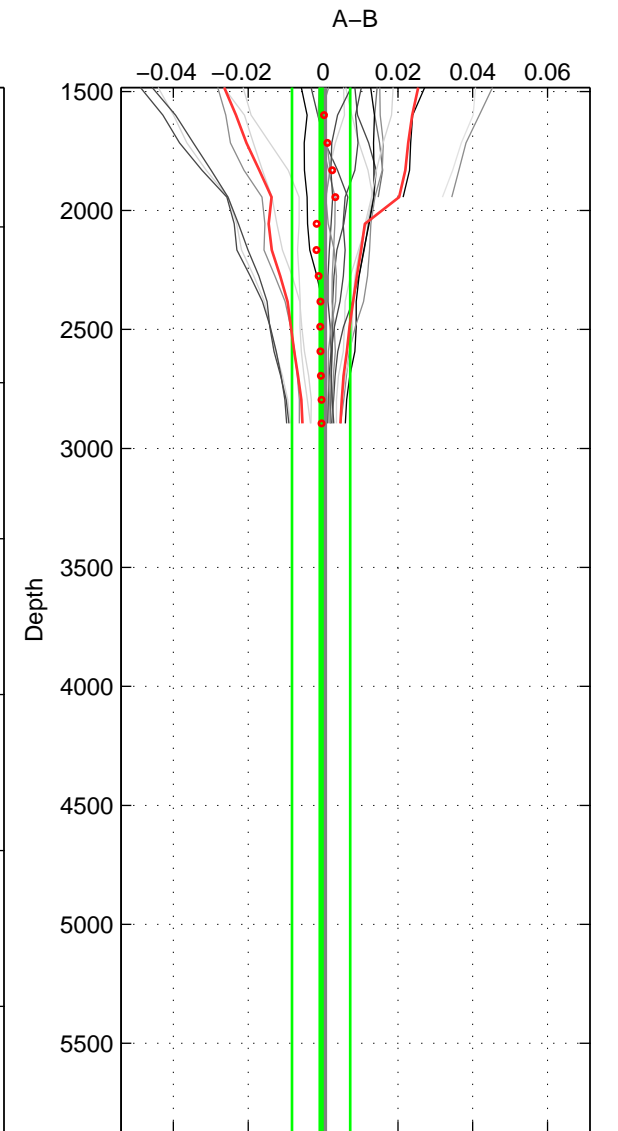

Cruise A (red). Date: Jul 2001 Cruisename: 575-49HO20010710  
 Cruise B (blue). Date: Aug 2004 Cruisename: 601-49NZ20040807

\*\*\* "Favourite" values are means of spaces 1 2.

	Offset	O.StDev	Ratio	R.Stdev	Rating
SIGMA:	0.000	0.001	1.000	0.000	4
THETA:	0.001	0.003	1.000	0.000	4
DEPTH:	-0.001	0.008	1.000	0.000	3
FAV. :	0.001	0.002	1.000	0.000	4

Profiles of A: 6  
 Profiles of B: 12  
 Diff profs : 22  
 WMoffset (A-B): 0.00010338  
 WMoffset stdev: 0.0014275  
 WMratio (A/B): 1  
 WMratio stdev: 4.1192e-05

Quality (1-5): 4

Profiles of A: 6  
 Profiles of B: 12  
 Diff profs : 22  
 WMoffset (A-B): 0.001037  
 WMoffset stdev: 0.0033895  
 WMratio (A/B): 1  
 WMratio stdev: 9.7851e-05

Quality (1-5): 4

Profiles of A: 6  
 Profiles of B: 12  
 Diff profs : 22  
 WMoffset (A-B): -0.00052337  
 WMoffset stdev: 0.0077629  
 WMratio (A/B): 0.99998  
 WMratio stdev: 0.00022399

Quality (1-5): 3