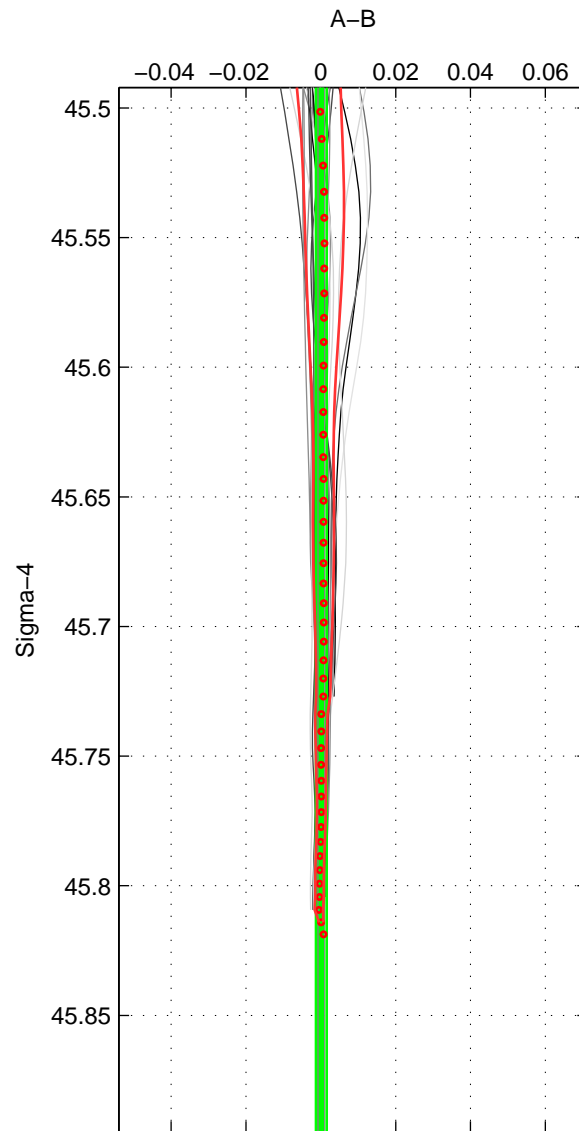

Cruise A (red). Date: Jul 2001 Cruisename: 575-49HO20010710  
 Cruise B (blue). Date: Aug 2004 Cruisename: 601-49NZ20040807

\*\*\* "Favourite" values are means of spaces 1 2.

	Offset	O.StDev	Ratio	R.Stdev	Rating
SIGMA:	0.000	0.001	1.000	0.000	4
THETA:	0.001	0.003	1.000	0.000	4
DEPTH:	-0.001	0.008	1.000	0.000	3
FAV. :	0.001	0.002	1.000	0.000	4

Profiles of A: 6  
 Profiles of B: 12  
 Diff profs : 22  
 WMoffset (A-B): 0.00010338  
 WMoffset stdev: 0.0014275  
 WMratio (A/B): 1  
 WMratio stdev: 4.1192e-05

Quality (1-5): 4

Profiles of A: 6  
 Profiles of B: 12  
 Diff profs : 22  
 WMoffset (A-B): 0.001037  
 WMoffset stdev: 0.0033895  
 WMratio (A/B): 1  
 WMratio stdev: 9.7851e-05

Quality (1-5): 4

Profiles of A: 6  
 Profiles of B: 12  
 Diff profs : 22  
 WMoffset (A-B): -0.00052337  
 WMoffset stdev: 0.0077629  
 WMratio (A/B): 0.99998  
 WMratio stdev: 0.00022399

Quality (1-5): 3