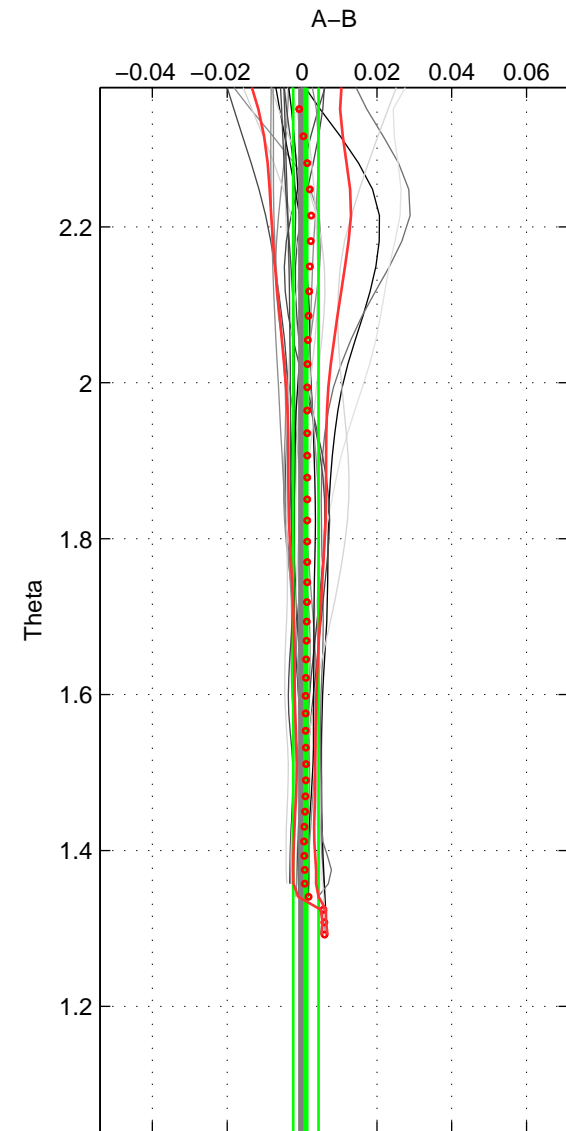

Cruise A (red). Date: Jul 2001 Cruisename: 575-49HO20010710  
 Cruise B (blue). Date: Aug 2004 Cruisename: 601-49NZ20040807

\*\*\* "Favourite" values are means of spaces 1 2.

	Offset	O.StDev	Ratio	R.Stdev	Rating
SIGMA:	0.000	0.001	1.000	0.000	4
THETA:	0.001	0.003	1.000	0.000	4
DEPTH:	-0.001	0.008	1.000	0.000	3
FAV. :	0.001	0.002	1.000	0.000	4

Profiles of A: 6  
 Profiles of B: 12  
 Diff profs : 22  
 WMoffset (A-B): 0.00010338  
 WMoffset stdev: 0.0014275  
 WMratio (A/B): 1  
 WMratio stdev: 4.1192e-05

Quality (1-5): 4

Profiles of A: 6  
 Profiles of B: 12  
 Diff profs : 22  
 WMoffset (A-B): 0.001037  
 WMoffset stdev: 0.0033895  
 WMratio (A/B): 1  
 WMratio stdev: 9.7851e-05

Quality (1-5): 4

Profiles of A: 6  
 Profiles of B: 12  
 Diff profs : 22  
 WMoffset (A-B): -0.00052337  
 WMoffset stdev: 0.0077629  
 WMratio (A/B): 0.99998  
 WMratio stdev: 0.00022399

Quality (1-5): 3