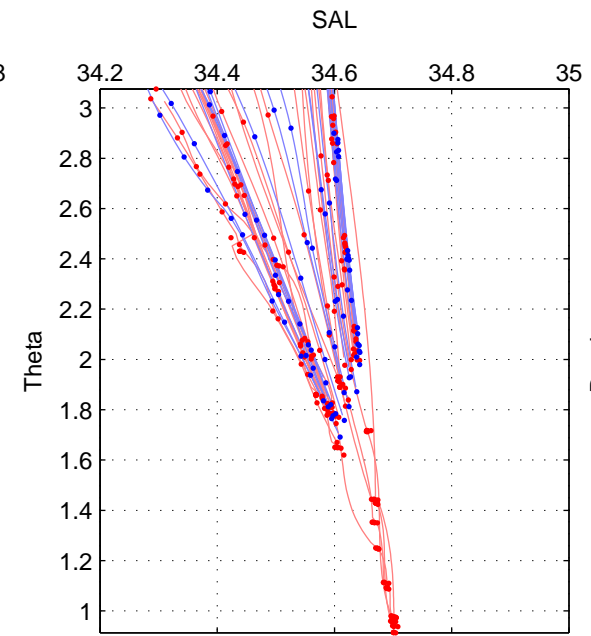

Cruise A (red). Date: Oct 1998 Cruisename: 686-49UP19980916

Cruise B (blue). Date: Jun 2007 Cruisename: 715-49UP20070606

\*\*\* "Favourite" values are those of space 2.

	Offset	O.StDev	Ratio	R.Stdev	Rating
SIGMA:	-0.003	0.003	1.000	0.000	4
THETA:	-0.007	0.008	1.000	0.000	5
DEPTH:	-0.004	0.001	1.000	0.000	3
FAV. :	-0.007	0.008	1.000	0.000	5

Profiles of A: 37  
 Profiles of B: 21  
 Diff profs : 44  
 WMoffset (A-B): -0.0027344  
 WMoffset stdev: 0.0027361  
 WMratio (A/B): 0.99992  
 WMratio stdev: 7.9107e-05

Quality (1-5): 4

Profiles of A: 37  
 Profiles of B: 21  
 Diff profs : 48  
 WMoffset (A-B): -0.0073529  
 WMoffset stdev: 0.0080476  
 WMratio (A/B): 0.99979  
 WMratio stdev: 0.00023258

Quality (1-5): 5

Profiles of A: 34  
 Profiles of B: 21  
 Diff profs : 42  
 WMoffset (A-B): -0.0036451  
 WMoffset stdev: 0.001068  
 WMratio (A/B): 0.99989  
 WMratio stdev: 3.0856e-05

Quality (1-5): 3