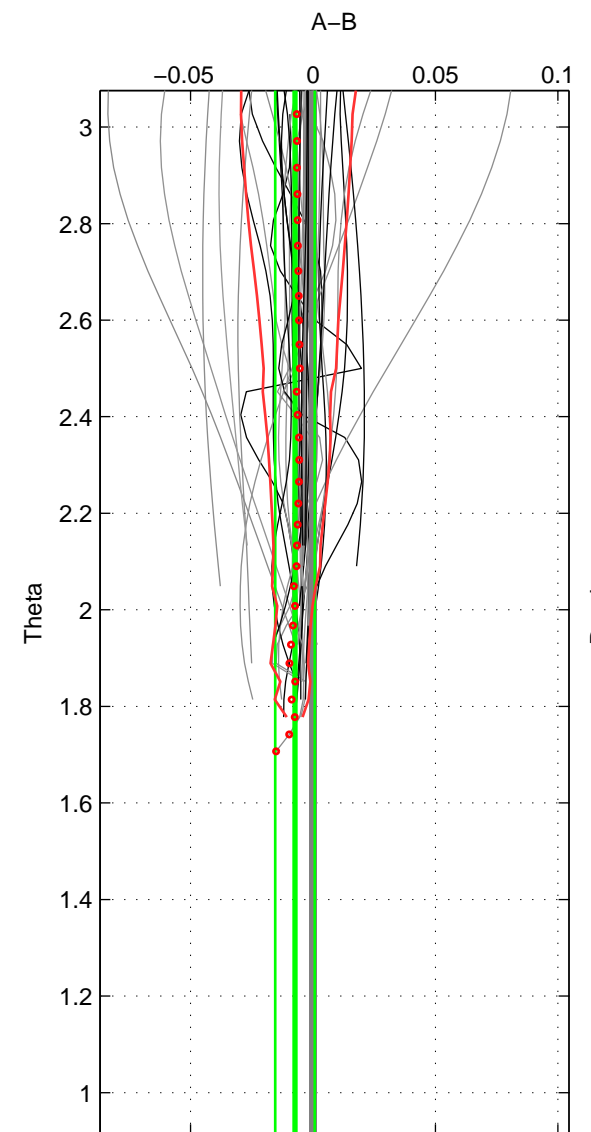

Cruise A (red). Date: Oct 1998 Cruisename: 686-49UP19980916

Cruise B (blue). Date: Jun 2007 Cruisename: 715-49UP20070606

\*\*\* "Favourite" values are those of space 2.

	Offset	O.StDev	Ratio	R.Stdev	Rating
SIGMA:	-0.003	0.003	1.000	0.000	4
THETA:	-0.007	0.008	1.000	0.000	5
DEPTH:	-0.004	0.001	1.000	0.000	3
FAV. :	-0.007	0.008	1.000	0.000	5

Profiles of A: 37  
 Profiles of B: 21  
 Diff profs : 44  
 WMoffset (A-B): -0.0027344  
 WMoffset stdev: 0.0027361  
 WMratio (A/B): 0.99992  
 WMratio stdev: 7.9107e-05

Quality (1-5): 4

Profiles of A: 37  
 Profiles of B: 21  
 Diff profs : 48  
 WMoffset (A-B): -0.0073529  
 WMoffset stdev: 0.0080476  
 WMratio (A/B): 0.99979  
 WMratio stdev: 0.00023258

Quality (1-5): 5

Profiles of A: 34  
 Profiles of B: 21  
 Diff profs : 42  
 WMoffset (A-B): -0.0036451  
 WMoffset stdev: 0.001068  
 WMratio (A/B): 0.99989  
 WMratio stdev: 3.0856e-05

Quality (1-5): 3