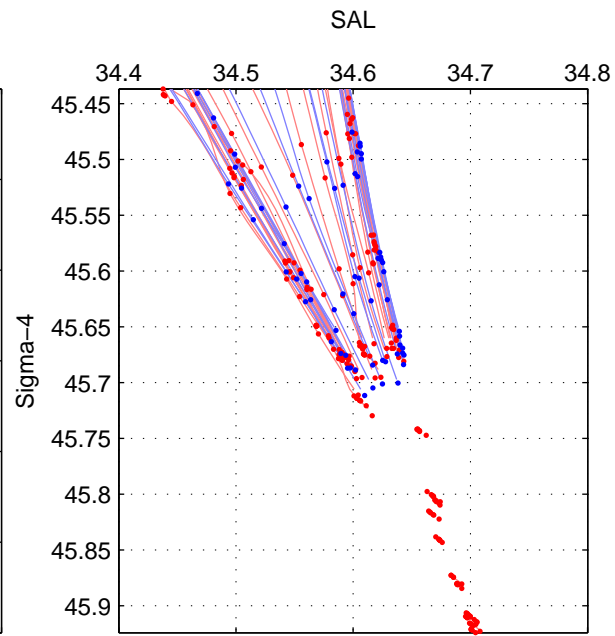

Cruise A (red). Date: Oct 1998 Cruisename: 686-49UP19980916

Cruise B (blue). Date: Jun 2007 Cruisename: 715-49UP20070606

\*\*\* "Favourite" values are those of space 2.

	Offset	O.StDev	Ratio	R.Stdev	Rating
SIGMA:	-0.003	0.003	1.000	0.000	4
THETA:	-0.007	0.008	1.000	0.000	5
DEPTH:	-0.004	0.001	1.000	0.000	3
FAV. :	-0.007	0.008	1.000	0.000	5

Profiles of A: 37  
 Profiles of B: 21  
 Diff profs : 44  
 WMoffset (A-B): -0.0027344  
 WMoffset stdev: 0.0027361  
 WMratio (A/B): 0.99992  
 WMratio stdev: 7.9107e-05

Quality (1-5): 4

Profiles of A: 37  
 Profiles of B: 21  
 Diff profs : 48  
 WMoffset (A-B): -0.0073529  
 WMoffset stdev: 0.0080476  
 WMratio (A/B): 0.99979  
 WMratio stdev: 0.00023258

Quality (1-5): 5

Profiles of A: 34  
 Profiles of B: 21  
 Diff profs : 42  
 WMoffset (A-B): -0.0036451  
 WMoffset stdev: 0.001068  
 WMratio (A/B): 0.99989  
 WMratio stdev: 3.0856e-05

Quality (1-5): 3