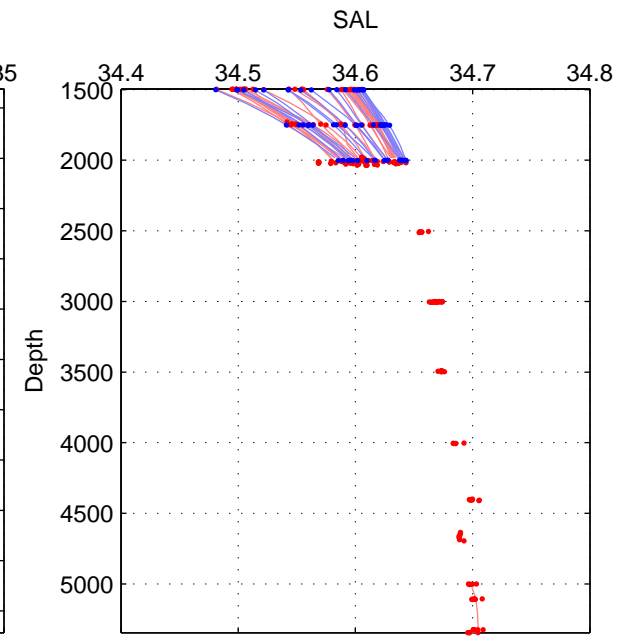

Cruise A (red). Date: Oct 1998 Cruisename: 686-49UP19980916

Cruise B (blue). Date: Jun 2007 Cruisename: 715-49UP20070606

\*\*\* "Favourite" values are those of space 2.

	Offset	O.StDev	Ratio	R.Stdev	Rating
SIGMA:	-0.003	0.003	1.000	0.000	4
THETA:	-0.007	0.008	1.000	0.000	5
DEPTH:	-0.004	0.001	1.000	0.000	3
FAV. :	-0.007	0.008	1.000	0.000	5

Profiles of A: 37  
 Profiles of B: 21  
 Diff profs : 44  
 WMoffset (A-B): -0.0027344  
 WMoffset stdev: 0.0027361  
 WMratio (A/B): 0.99992  
 WMratio stdev: 7.9107e-05

Quality (1-5): 4

Profiles of A: 37  
 Profiles of B: 21  
 Diff profs : 48  
 WMoffset (A-B): -0.0073529  
 WMoffset stdev: 0.0080476  
 WMratio (A/B): 0.99979  
 WMratio stdev: 0.00023258

Quality (1-5): 5

Profiles of A: 34  
 Profiles of B: 21  
 Diff profs : 42  
 WMoffset (A-B): -0.0036451  
 WMoffset stdev: 0.001068  
 WMratio (A/B): 0.99989  
 WMratio stdev: 3.0856e-05

Quality (1-5): 3