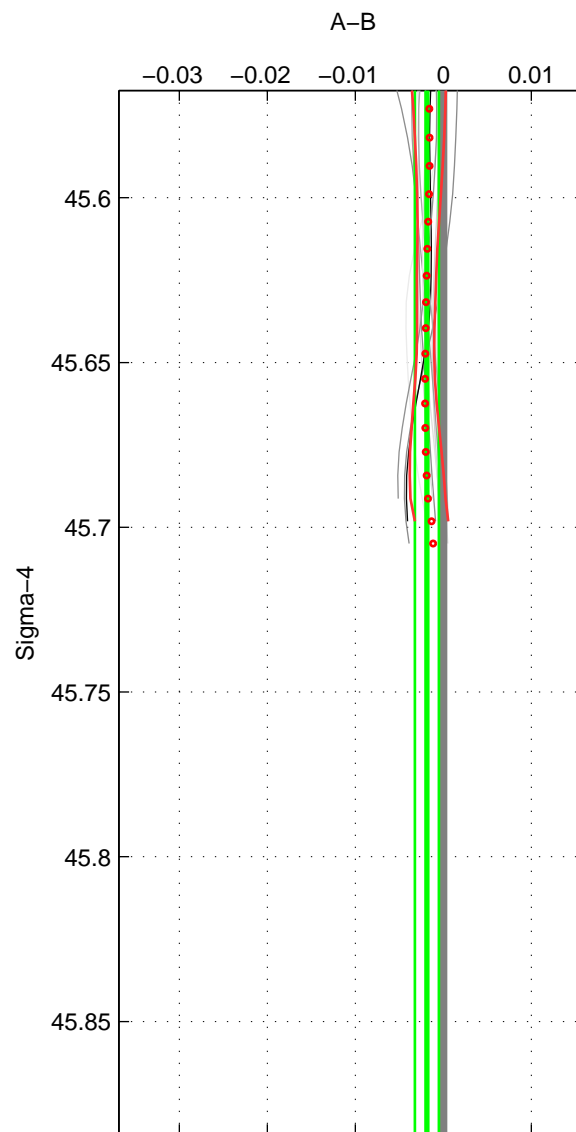

Cruise A (red). Date: Jun 1999 Cruisename: 578-49K619990523

Cruise B (blue). Date: Jul 2002 Cruisename: 697-49UP20020620

\*\*\* "Favourite" values are means of spaces 1 2.

	Offset	O.StDev	Ratio	R.Stdev	Rating
SIGMA:	-0.002	0.001	1.000	0.000	4
THETA:	-0.003	0.002	1.000	0.000	4
DEPTH:	-0.001	0.001	1.000	0.000	3
FAV.:	-0.003	0.002	1.000	0.000	4

Profiles of A: 4  
 Profiles of B: 5  
 Diff profs : 11  
 WMoffset (A-B): -0.0018716  
 WMoffset stdev: 0.0013707  
 WMratio (A/B): 0.99995  
 WMratio stdev: 3.9653e-05

Quality (1-5): 4

Profiles of A: 4  
 Profiles of B: 5  
 Diff profs : 11  
 WMoffset (A-B): -0.003376  
 WMoffset stdev: 0.0024318  
 WMratio (A/B): 0.9999  
 WMratio stdev: 7.0337e-05

Quality (1-5): 4

Profiles of A: 4  
 Profiles of B: 5  
 Diff profs : 11  
 WMoffset (A-B): -0.0014468  
 WMoffset stdev: 0.0010661  
 WMratio (A/B): 0.99996  
 WMratio stdev: 3.0859e-05

Quality (1-5): 3