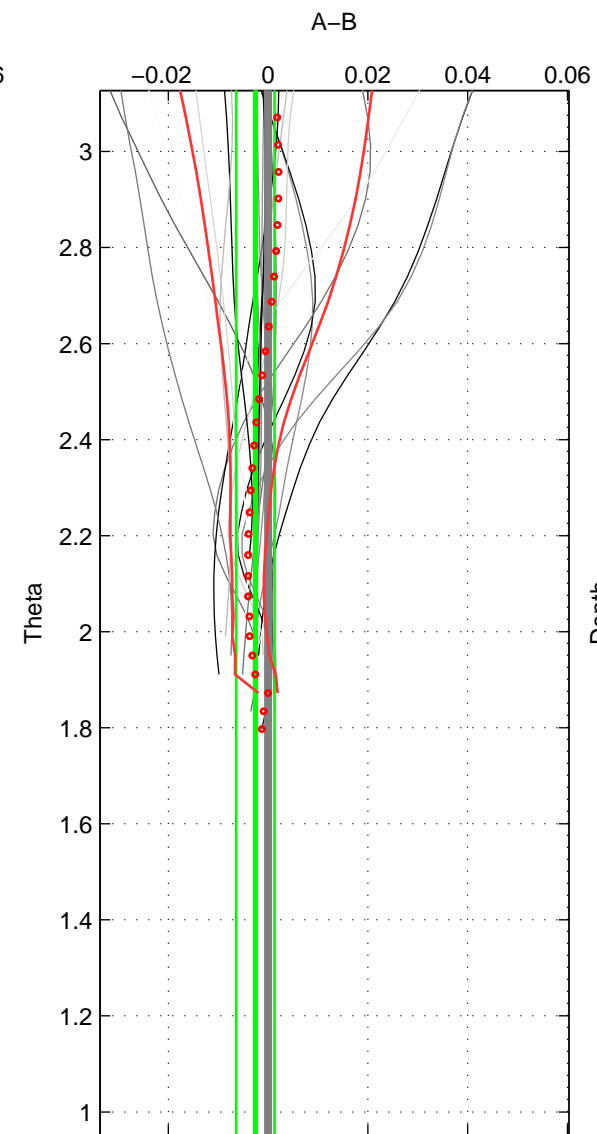

Cruise A (red). Date: Nov 2001 Cruisename: 695-49UP20011010
 Cruise B (blue). Date: Feb 2007 Cruisename: 714-49UP20070118

*** "Favourite" values are means of spaces 1 2.

	Offset	O.StDev	Ratio	R.Stdev	Rating
SIGMA:	-0.002	0.003	1.000	0.000	5
THETA:	-0.003	0.004	1.000	0.000	5
DEPTH:	0.007	0.003	1.000	0.000	3
FAV.:	-0.003	0.003	1.000	0.000	5

Profiles of A: 12
 Profiles of B: 27
 Diff profs : 22
 WMoffset (A-B): -0.0024577
 WMoffset stdev: 0.0026175
 WMratio (A/B): 0.99993
 WMratio stdev: 7.5673e-05

Quality (1-5): 5

Profiles of A: 12
 Profiles of B: 27
 Diff profs : 22
 WMoffset (A-B): -0.0025683
 WMoffset stdev: 0.0038436
 WMratio (A/B): 0.99993
 WMratio stdev: 0.00011114

Quality (1-5): 5

Profiles of A: 12
 Profiles of B: 27
 Diff profs : 22
 WMoffset (A-B): 0.0074122
 WMoffset stdev: 0.0025395
 WMratio (A/B): 1.0002
 WMratio stdev: 7.3705e-05

Quality (1-5): 3

Please note that statistics are bad.