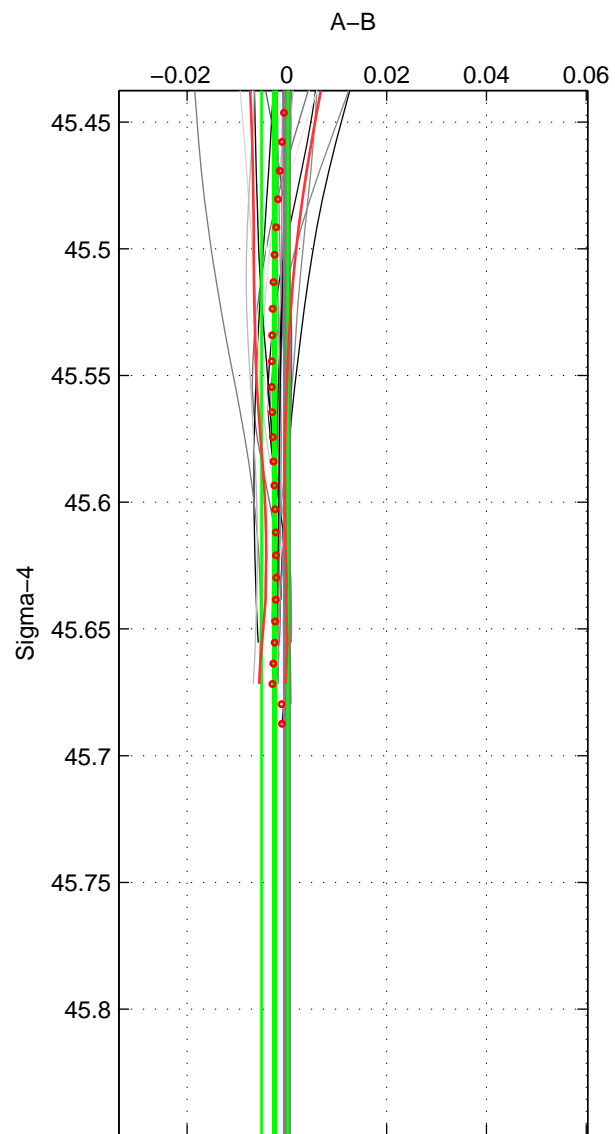

Cruise A (red). Date: Nov 2001 Cruisename: 695-49UP20011010
 Cruise B (blue). Date: Feb 2007 Cruisename: 714-49UP20070118

*** "Favourite" values are means of spaces 1 2.

	Offset	O.StDev	Ratio	R.Stdev	Rating
SIGMA:	-0.002	0.003	1.000	0.000	5
THETA:	-0.003	0.004	1.000	0.000	5
DEPTH:	0.007	0.003	1.000	0.000	3
FAV.:	-0.003	0.003	1.000	0.000	5

Profiles of A: 12
 Profiles of B: 27
 Diff profs : 22
 WMoffset (A-B): -0.0024577
 WMoffset stdev: 0.0026175
 WMratio (A/B): 0.99993
 WMratio stdev: 7.5673e-05

Quality (1-5): 5

Profiles of A: 12
 Profiles of B: 27
 Diff profs : 22
 WMoffset (A-B): -0.0025683
 WMoffset stdev: 0.0038436
 WMratio (A/B): 0.99993
 WMratio stdev: 0.00011114

Quality (1-5): 5

Profiles of A: 12
 Profiles of B: 27
 Diff profs : 22
 WMoffset (A-B): 0.0074122
 WMoffset stdev: 0.0025395
 WMratio (A/B): 1.0002
 WMratio stdev: 7.3705e-05

Quality (1-5): 3

Please note that statistics are bad.