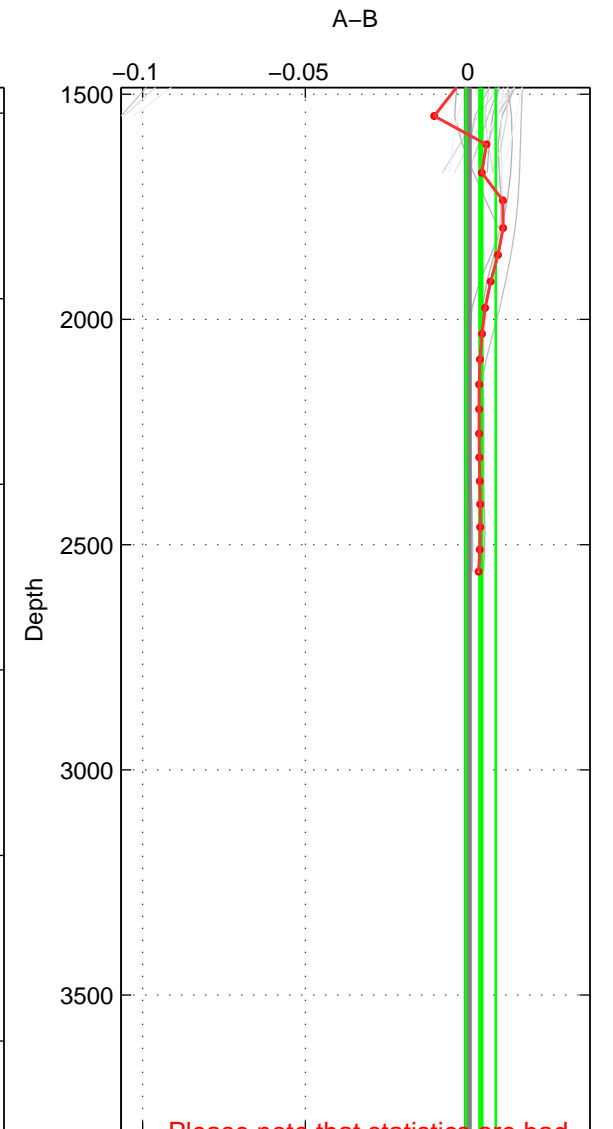

Cruise A (red). Date: May 2007 Cruisename: 509-32WC20070511

Cruise B (blue). Date: Dec 2005 Cruisename: 607-49NZ20051031

\*\*\* "Favourite" values are means of spaces 1 2.

	Offset	O.StDev	Ratio	R.Stdev	Rating
SIGMA:	0.005	0.003	1.000	0.000	5
THETA:	0.004	0.001	1.000	0.000	5
DEPTH:	0.004	0.005	1.000	0.000	3
FAV.:	0.005	0.002	1.000	0.000	5

Profiles of A: 8  
 Profiles of B: 7  
 Diff profs : 38  
 WMoffset (A-B): 0.0050558  
 WMoffset stdev: 0.0032749  
 WMratio (A/B): 1.0001  
 WMratio stdev: 9.4689e-05

Quality (1-5): 5

Profiles of A: 8  
 Profiles of B: 7  
 Diff profs : 38  
 WMoffset (A-B): 0.0043115  
 WMoffset stdev: 0.00071712  
 WMratio (A/B): 1.0001  
 WMratio stdev: 2.0676e-05

Quality (1-5): 5

Profiles of A: 9  
 Profiles of B: 7  
 Diff profs : 41  
 WMoffset (A-B): 0.0040149  
 WMoffset stdev: 0.0045714  
 WMratio (A/B): 1.0001  
 WMratio stdev: 0.00013215

Quality (1-5): 3

Please note that statistics are bad.