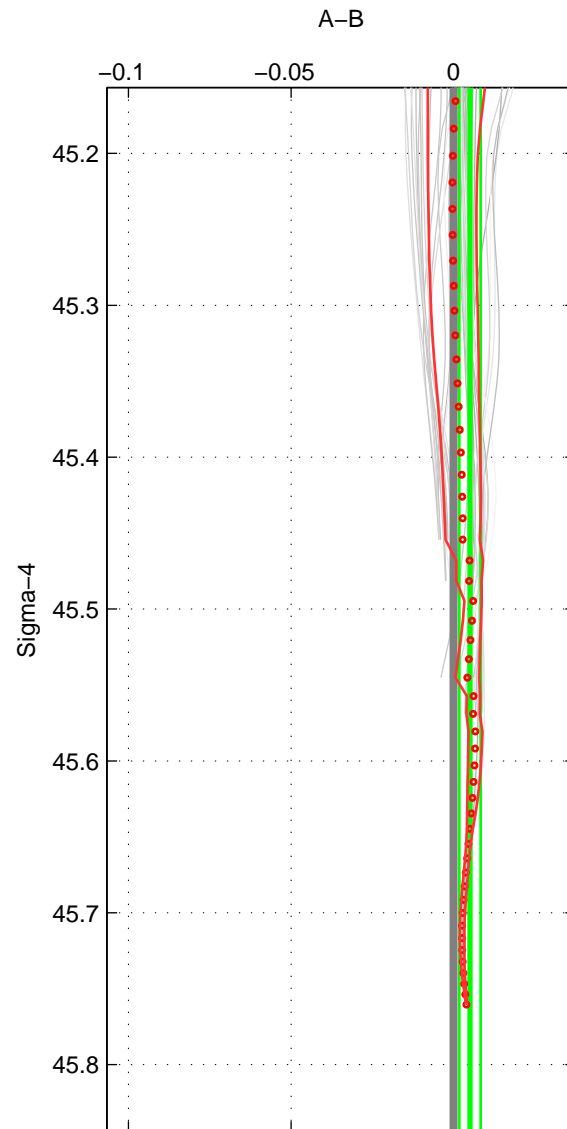

Cruise A (red). Date: May 2007 Cruisename: 509-32WC20070511

Cruise B (blue). Date: Dec 2005 Cruisename: 607-49NZ20051031

\*\*\* "Favourite" values are means of spaces 1 2.

	Offset	O.StDev	Ratio	R.Stdev	Rating
SIGMA:	0.005	0.003	1.000	0.000	5
THETA:	0.004	0.001	1.000	0.000	5
DEPTH:	0.004	0.005	1.000	0.000	3
FAV.:	0.005	0.002	1.000	0.000	5

Profiles of A: 8  
 Profiles of B: 7  
 Diff profs : 38  
 WMoffset (A-B): 0.0050558  
 WMoffset stdev: 0.0032749  
 WMratio (A/B): 1.0001  
 WMratio stdev: 9.4689e-05

Quality (1-5): 5

Profiles of A: 8  
 Profiles of B: 7  
 Diff profs : 38  
 WMoffset (A-B): 0.0043115  
 WMoffset stdev: 0.00071712  
 WMratio (A/B): 1.0001  
 WMratio stdev: 2.0676e-05

Quality (1-5): 5

Profiles of A: 9  
 Profiles of B: 7  
 Diff profs : 41  
 WMoffset (A-B): 0.0040149  
 WMoffset stdev: 0.0045714  
 WMratio (A/B): 1.0001  
 WMratio stdev: 0.00013215

Quality (1-5): 3

Please note that statistics are bad.