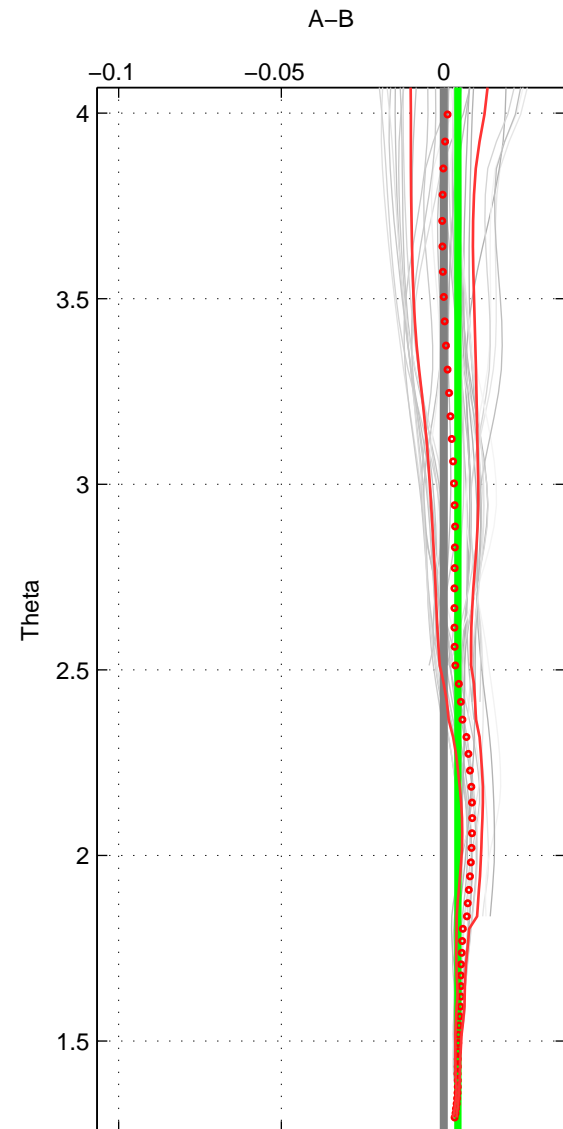

Cruise A (red). Date: May 2007 Cruisename: 509-32WC20070511

Cruise B (blue). Date: Dec 2005 Cruisename: 607-49NZ20051031

\*\*\* "Favourite" values are means of spaces 1 2.

	Offset	O.StDev	Ratio	R.Stdev	Rating
SIGMA:	0.005	0.003	1.000	0.000	5
THETA:	0.004	0.001	1.000	0.000	5
DEPTH:	0.004	0.005	1.000	0.000	3
FAV.:	0.005	0.002	1.000	0.000	5

Profiles of A: 8  
 Profiles of B: 7  
 Diff profs : 38  
 WMoffset (A-B): 0.0050558  
 WMoffset stdev: 0.0032749  
 WMratio (A/B): 1.0001  
 WMratio stdev: 9.4689e-05

Quality (1-5): 5

Profiles of A: 8  
 Profiles of B: 7  
 Diff profs : 38  
 WMoffset (A-B): 0.0043115  
 WMoffset stdev: 0.00071712  
 WMratio (A/B): 1.0001  
 WMratio stdev: 2.0676e-05

Quality (1-5): 5

Profiles of A: 9  
 Profiles of B: 7  
 Diff profs : 41  
 WMoffset (A-B): 0.0040149  
 WMoffset stdev: 0.0045714  
 WMratio (A/B): 1.0001  
 WMratio stdev: 0.00013215

Quality (1-5): 3

Please note that statistics are bad.