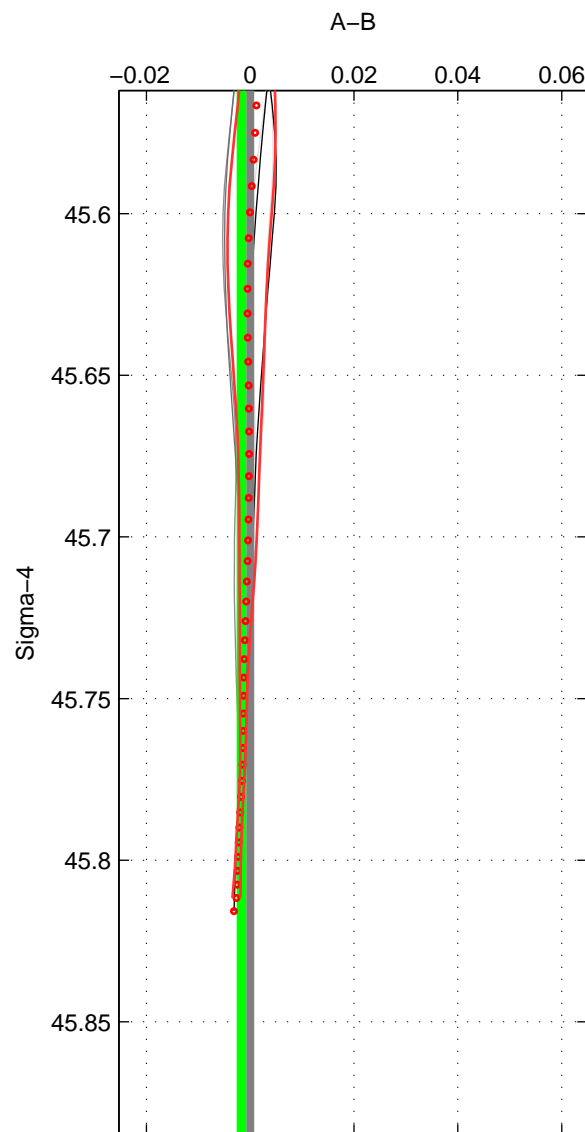

Cruise A (red). Date: Aug 1999 Cruisename: 570-49HO19990719

Cruise B (blue). Date: Oct 2008 Cruisename: 615-49NZ20081011

*** "Favourite" values are means of spaces 1 2 3.

	Offset	O.StDev	Ratio	R.Stdev	Rating
SIGMA:	-0.002	0.001	1.000	0.000	2
THETA:	-0.004	0.001	1.000	0.000	2
DEPTH:	-0.002	0.007	1.000	0.000	2
FAV. :	-0.003	0.003	1.000	0.000	2

Profiles of A: 3
 Profiles of B: 4
 Diff profs : 6
 WMoffset (A-B): -0.0016999
 WMoffset stdev: 0.00065477
 WMratio (A/B): 0.99995
 WMratio stdev: 1.8896e-05

Quality (1-5): 2

Profiles of A: 3
 Profiles of B: 4
 Diff profs : 6
 WMoffset (A-B): -0.0038052
 WMoffset stdev: 0.00066945
 WMratio (A/B): 0.99989
 WMratio stdev: 1.9315e-05

Quality (1-5): 2

Profiles of A: 3
 Profiles of B: 4
 Diff profs : 6
 WMoffset (A-B): -0.0020314
 WMoffset stdev: 0.0067611
 WMratio (A/B): 0.99994
 WMratio stdev: 0.00019511

Quality (1-5): 2