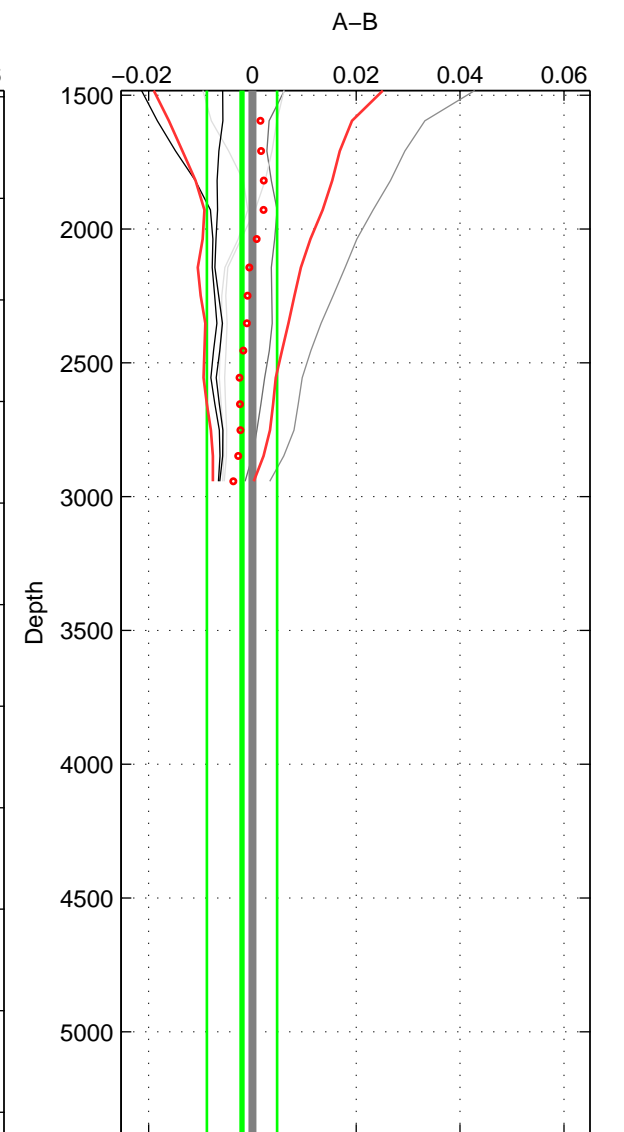

Cruise A (red). Date: Aug 1999 Cruisename: 570-49HO19990719

Cruise B (blue). Date: Oct 2008 Cruisename: 615-49NZ20081011

*** "Favourite" values are means of spaces 1 2 3.

	Offset	O.StDev	Ratio	R.Stdev	Rating
SIGMA:	-0.002	0.001	1.000	0.000	2
THETA:	-0.004	0.001	1.000	0.000	2
DEPTH:	-0.002	0.007	1.000	0.000	2
FAV. :	-0.003	0.003	1.000	0.000	2

Profiles of A: 3
 Profiles of B: 4
 Diff profs : 6
 WMoffset (A-B): -0.0016999
 WMoffset stdev: 0.00065477
 WMratio (A/B): 0.99995
 WMratio stdev: 1.8896e-05

Quality (1-5): 2

Profiles of A: 3
 Profiles of B: 4
 Diff profs : 6
 WMoffset (A-B): -0.0038052
 WMoffset stdev: 0.00066945
 WMratio (A/B): 0.99989
 WMratio stdev: 1.9315e-05

Quality (1-5): 2

Profiles of A: 3
 Profiles of B: 4
 Diff profs : 6
 WMoffset (A-B): -0.0020314
 WMoffset stdev: 0.0067611
 WMratio (A/B): 0.99994
 WMratio stdev: 0.00019511

Quality (1-5): 2