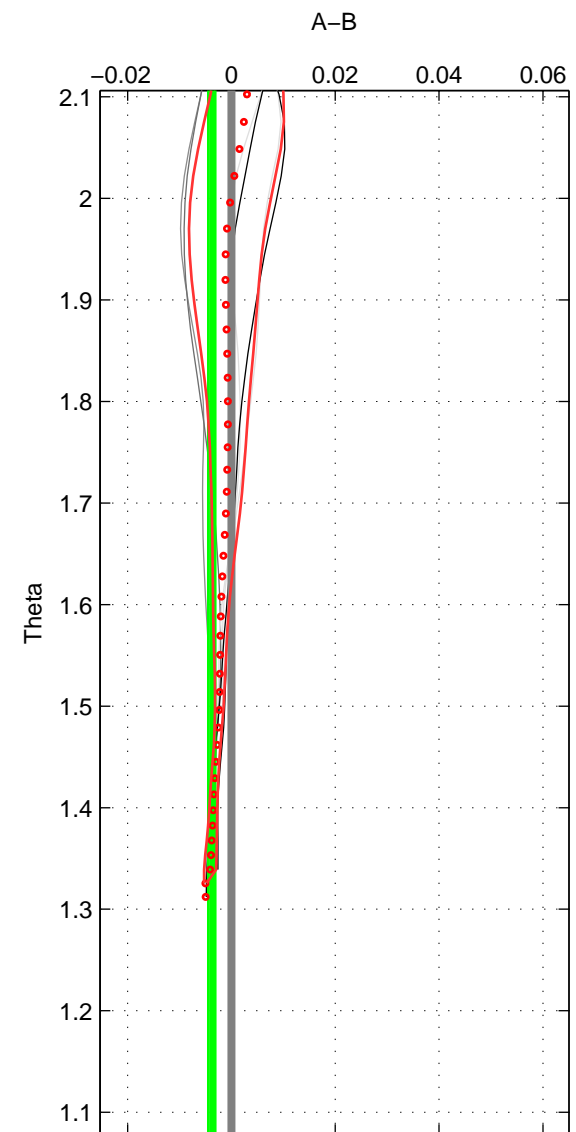

Cruise A (red). Date: Aug 1999 Cruisename: 570-49HO19990719

Cruise B (blue). Date: Oct 2008 Cruisename: 615-49NZ20081011

*** "Favourite" values are means of spaces 1 2 3.

	Offset	O.StDev	Ratio	R.Stdev	Rating
SIGMA:	-0.002	0.001	1.000	0.000	2
THETA:	-0.004	0.001	1.000	0.000	2
DEPTH:	-0.002	0.007	1.000	0.000	2
FAV. :	-0.003	0.003	1.000	0.000	2

Profiles of A: 3
 Profiles of B: 4
 Diff profs : 6
 WMoffset (A-B): -0.0016999
 WMoffset stdev: 0.00065477
 WMratio (A/B): 0.99995
 WMratio stdev: 1.8896e-05

Quality (1-5): 2

Profiles of A: 3
 Profiles of B: 4
 Diff profs : 6
 WMoffset (A-B): -0.0038052
 WMoffset stdev: 0.00066945
 WMratio (A/B): 0.99989
 WMratio stdev: 1.9315e-05

Quality (1-5): 2

Profiles of A: 3
 Profiles of B: 4
 Diff profs : 6
 WMoffset (A-B): -0.0020314
 WMoffset stdev: 0.0067611
 WMratio (A/B): 0.99994
 WMratio stdev: 0.00019511

Quality (1-5): 2