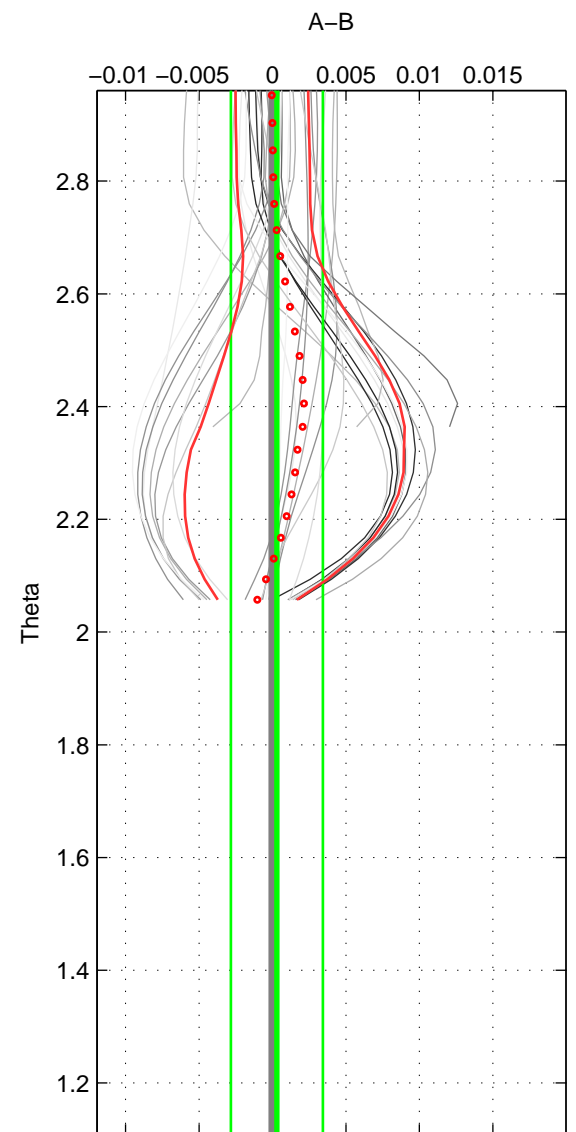

Cruise A (red). Date: Mar 1989 Cruisename: 507-32MW19890206

Cruise B (blue). Date: May 2001 Cruisename: 655-49UF20010509

*** "Favourite" values are means of spaces 1 2.

	Offset	O.StDev	Ratio	R.Stdev	Rating
SIGMA:	0.001	0.002	1.000	0.000	4
THETA:	0.000	0.003	1.000	0.000	4
DEPTH:	-0.002	0.000	1.000	0.000	3
FAV.:	0.001	0.002	1.000	0.000	4

Profiles of A: 11
 Profiles of B: 3
 Diff profs : 29
 WMoffset (A-B): 0.0013488
 WMoffset stdev: 0.0018651
 WMratio (A/B): 1
 WMratio stdev: 5.3886e-05

Quality (1-5): 4

Profiles of A: 11
 Profiles of B: 3
 Diff profs : 29
 WMoffset (A-B): 0.00029905
 WMoffset stdev: 0.0031315
 WMratio (A/B): 1
 WMratio stdev: 9.0503e-05

Quality (1-5): 4

Profiles of A: 11
 Profiles of B: 3
 Diff profs : 29
 WMoffset (A-B): -0.0017231
 WMoffset stdev: 0.00047887
 WMratio (A/B): 0.99995
 WMratio stdev: 1.3805e-05

Quality (1-5): 3

Please note that statistics are bad.