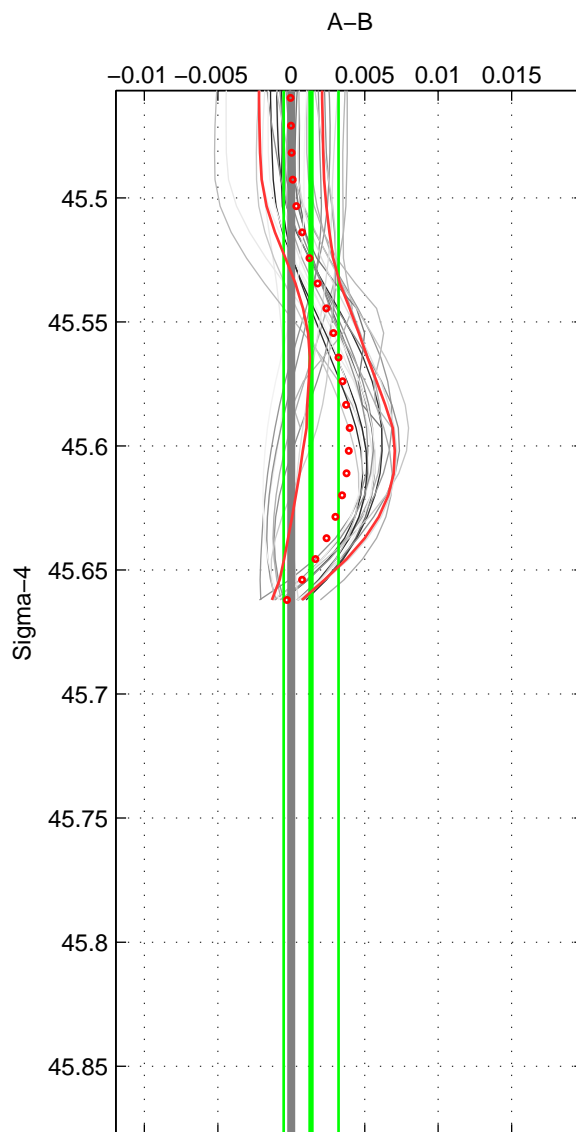

Cruise A (red). Date: Mar 1989 Cruisename: 507-32MW19890206

Cruise B (blue). Date: May 2001 Cruisename: 655-49UF20010509

*** "Favourite" values are means of spaces 1 2.

	Offset	O.StDev	Ratio	R.Stdev	Rating
SIGMA:	0.001	0.002	1.000	0.000	4
THETA:	0.000	0.003	1.000	0.000	4
DEPTH:	-0.002	0.000	1.000	0.000	3
FAV.:	0.001	0.002	1.000	0.000	4

Profiles of A: 11
 Profiles of B: 3
 Diff profs : 29
 WMoffset (A-B): 0.0013488
 WMoffset stdev: 0.0018651
 WMratio (A/B): 1
 WMratio stdev: 5.3886e-05

Quality (1-5): 4

Profiles of A: 11
 Profiles of B: 3
 Diff profs : 29
 WMoffset (A-B): 0.00029905
 WMoffset stdev: 0.0031315
 WMratio (A/B): 1
 WMratio stdev: 9.0503e-05

Quality (1-5): 4

Profiles of A: 11
 Profiles of B: 3
 Diff profs : 29
 WMoffset (A-B): -0.0017231
 WMoffset stdev: 0.00047887
 WMratio (A/B): 0.99995
 WMratio stdev: 1.3805e-05

Quality (1-5): 3

Please note that statistics are bad.