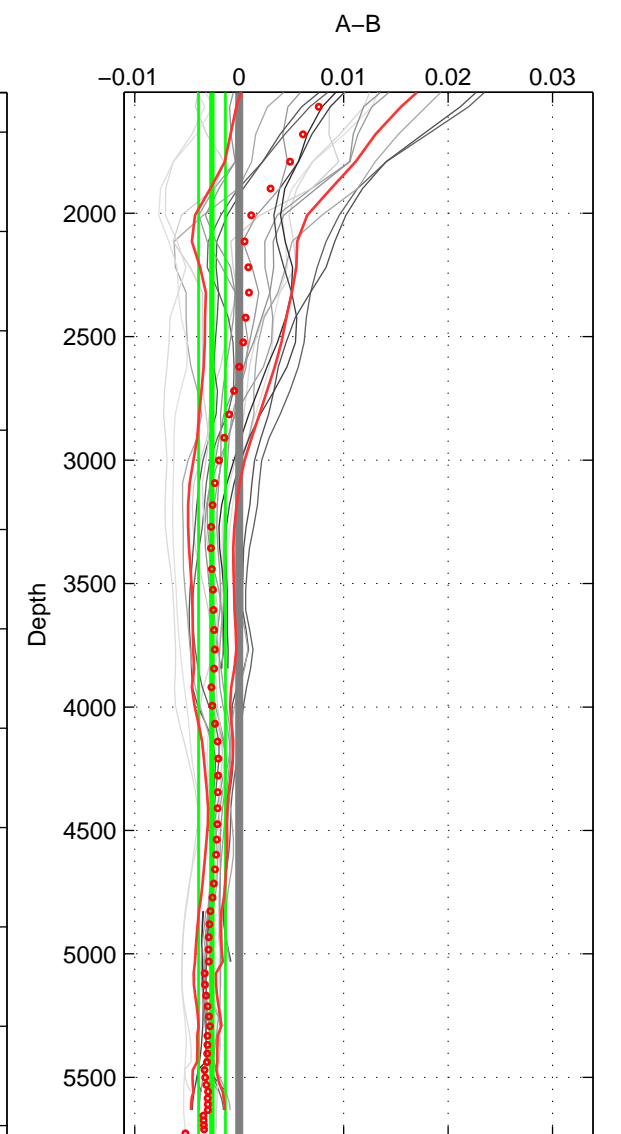

Cruise A (red). Date: Aug 1993 Cruisename: 498-325019930705  
 Cruise B (blue). Date: Aug 2007 Cruisename: 611-49NZ20070724

\*\*\* "Favourite" values are means of spaces 1 2 3.

	Offset	O.StDev	Ratio	R.Stdev	Rating
SIGMA:	-0.002	0.001	1.000	0.000	5
THETA:	-0.004	0.001	1.000	0.000	5
DEPTH:	-0.003	0.001	1.000	0.000	5
FAV. :	-0.003	0.001	1.000	0.000	5

Profiles of A: 7  
 Profiles of B: 3  
 Diff profs : 19  
 WMoffset (A-B): -0.0021875  
 WMoffset stdev: 0.00072212  
 WMratio (A/B): 0.99994  
 WMratio stdev: 2.0843e-05

Quality (1-5): 5

Profiles of A: 7  
 Profiles of B: 3  
 Diff profs : 19  
 WMoffset (A-B): -0.003571  
 WMoffset stdev: 0.001177  
 WMratio (A/B): 0.9999  
 WMratio stdev: 3.3965e-05

Quality (1-5): 5

Profiles of A: 7  
 Profiles of B: 3  
 Diff profs : 19  
 WMoffset (A-B): -0.0026071  
 WMoffset stdev: 0.0012852  
 WMratio (A/B): 0.99992  
 WMratio stdev: 3.7049e-05

Quality (1-5): 5