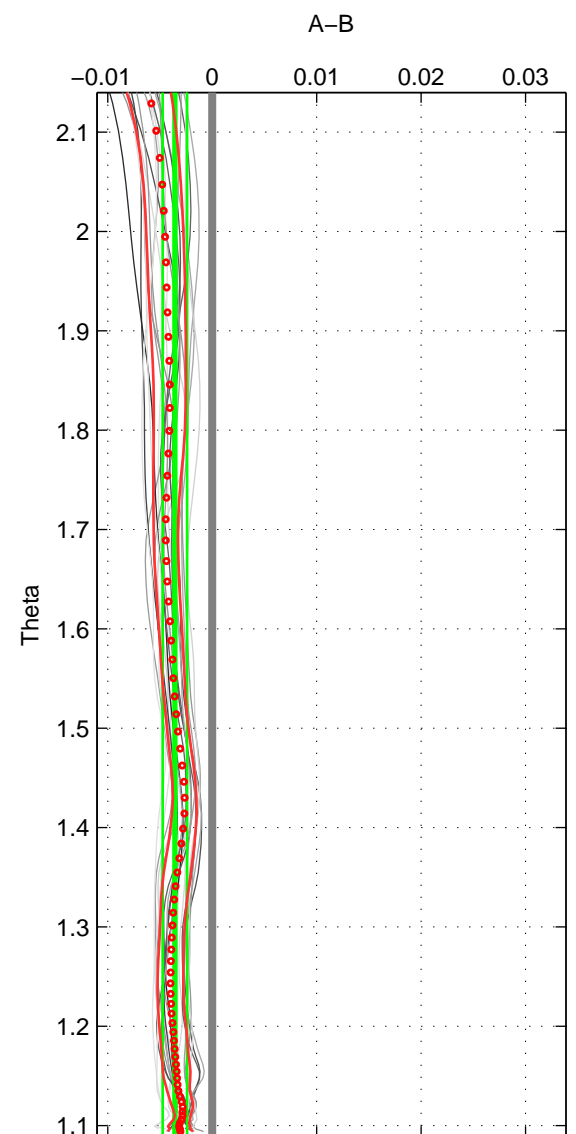

Cruise A (red). Date: Aug 1993 Cruisename: 498-325019930705  
 Cruise B (blue). Date: Aug 2007 Cruisename: 611-49NZ20070724

\*\*\* "Favourite" values are means of spaces 1 2 3.

	Offset	O.StDev	Ratio	R.Stdev	Rating
SIGMA:	-0.002	0.001	1.000	0.000	5
THETA:	-0.004	0.001	1.000	0.000	5
DEPTH:	-0.003	0.001	1.000	0.000	5
FAV. :	-0.003	0.001	1.000	0.000	5

Profiles of A: 7  
 Profiles of B: 3  
 Diff profs : 19  
 WMoffset (A-B): -0.0021875  
 WMoffset stdev: 0.00072212  
 WMratio (A/B): 0.99994  
 WMratio stdev: 2.0843e-05

Quality (1-5): 5

Profiles of A: 7  
 Profiles of B: 3  
 Diff profs : 19  
 WMoffset (A-B): -0.003571  
 WMoffset stdev: 0.001177  
 WMratio (A/B): 0.9999  
 WMratio stdev: 3.3965e-05

Quality (1-5): 5

Profiles of A: 7  
 Profiles of B: 3  
 Diff profs : 19  
 WMoffset (A-B): -0.0026071  
 WMoffset stdev: 0.0012852  
 WMratio (A/B): 0.99992  
 WMratio stdev: 3.7049e-05

Quality (1-5): 5