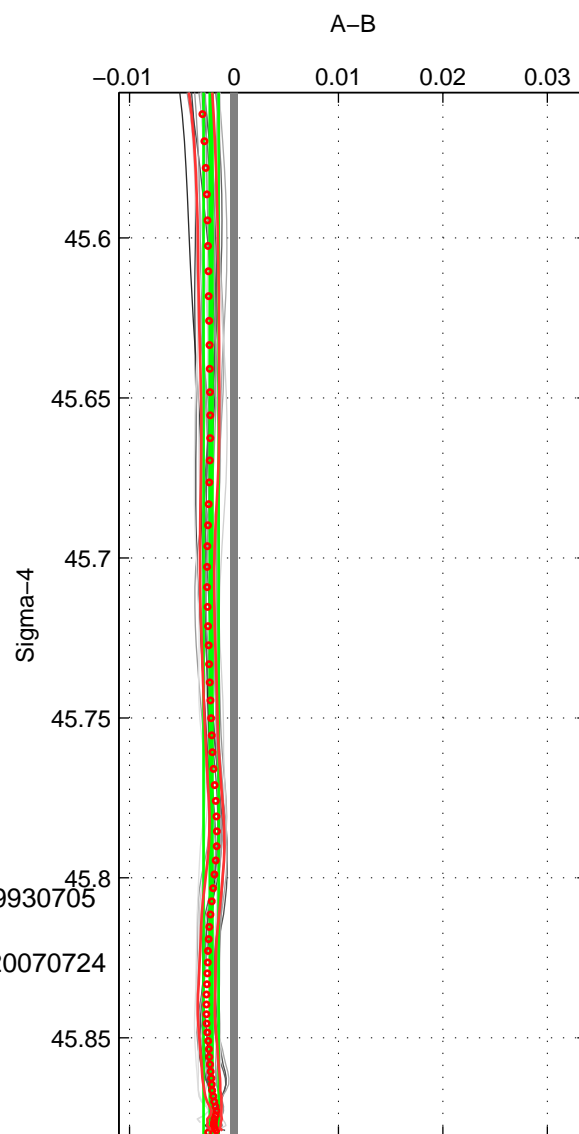

Cruise A (red). Date: Aug 1993 Cruisename: 498-325019930705  
 Cruise B (blue). Date: Aug 2007 Cruisename: 611-49NZ20070724

\*\*\* "Favourite" values are means of spaces 1 2 3.

	Offset	O.StDev	Ratio	R.Stdev	Rating
SIGMA:	-0.002	0.001	1.000	0.000	5
THETA:	-0.004	0.001	1.000	0.000	5
DEPTH:	-0.003	0.001	1.000	0.000	5
FAV. :	-0.003	0.001	1.000	0.000	5

Profiles of A: 7  
 Profiles of B: 3  
 Diff profs : 19  
 WMoffset (A-B): -0.0021875  
 WMoffset stdev: 0.00072212  
 WMratio (A/B): 0.99994  
 WMratio stdev: 2.0843e-05

Quality (1-5): 5

Profiles of A: 7  
 Profiles of B: 3  
 Diff profs : 19  
 WMoffset (A-B): -0.003571  
 WMoffset stdev: 0.001177  
 WMratio (A/B): 0.9999  
 WMratio stdev: 3.3965e-05

Quality (1-5): 5

Profiles of A: 7  
 Profiles of B: 3  
 Diff profs : 19  
 WMoffset (A-B): -0.0026071  
 WMoffset stdev: 0.0012852  
 WMratio (A/B): 0.99992  
 WMratio stdev: 3.7049e-05

Quality (1-5): 5