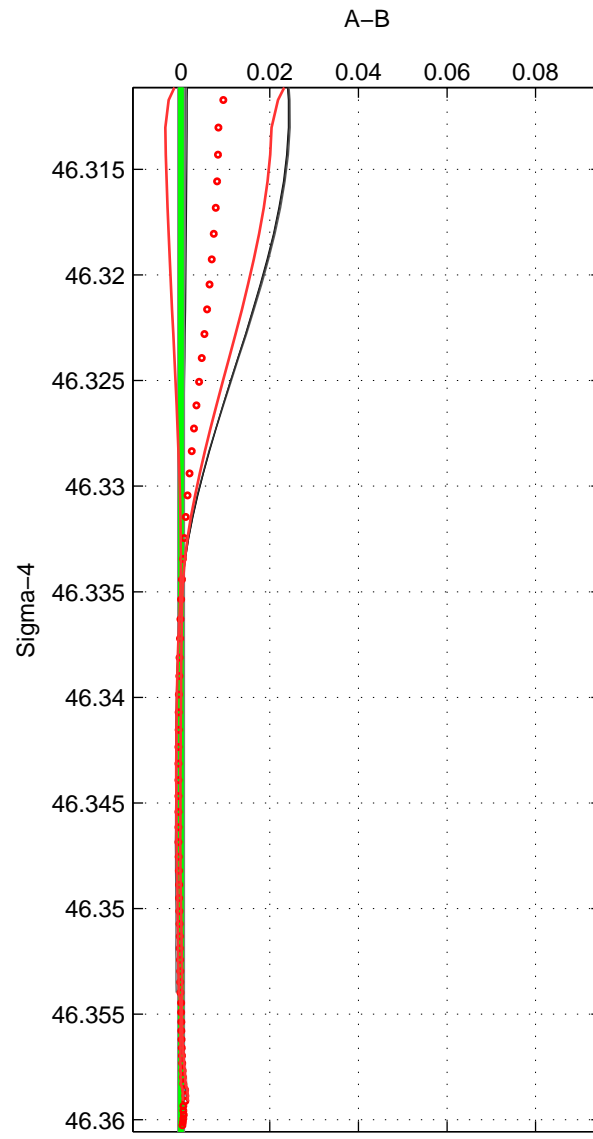

Cruise A (red). Date: May 2002 Cruisename: 51-32H120020505
 Cruise B (blue). Date: Aug 2002 Cruisename: 52-32H120020718

*** "Favourite" values are means of spaces 1 2 3.

	Offset	O.StDev	Ratio	R.Stdev	Rating
SIGMA:	-0.000	0.000	1.000	0.000	2
THETA:	-0.001	0.004	1.000	0.000	2
DEPTH:	-0.001	0.001	1.000	0.000	2
FAV. :	-0.000	0.002	1.000	0.000	2

Profiles of A: 3
 Profiles of B: 5
 Diff profs : 10
 WMoffset (A-B): -5.7051e-05
 WMoffset stdev: 0.00029319
 WMratio (A/B): 1
 WMratio stdev: 8.3897e-06

Quality (1-5): 2

Profiles of A: 3
 Profiles of B: 5
 Diff profs : 10
 WMoffset (A-B): -0.00069432
 WMoffset stdev: 0.0040663
 WMratio (A/B): 0.99998
 WMratio stdev: 0.00011629

Quality (1-5): 2

Profiles of A: 3
 Profiles of B: 5
 Diff profs : 10
 WMoffset (A-B): -0.00056385
 WMoffset stdev: 0.0012221
 WMratio (A/B): 0.99998
 WMratio stdev: 3.4962e-05

Quality (1-5): 2