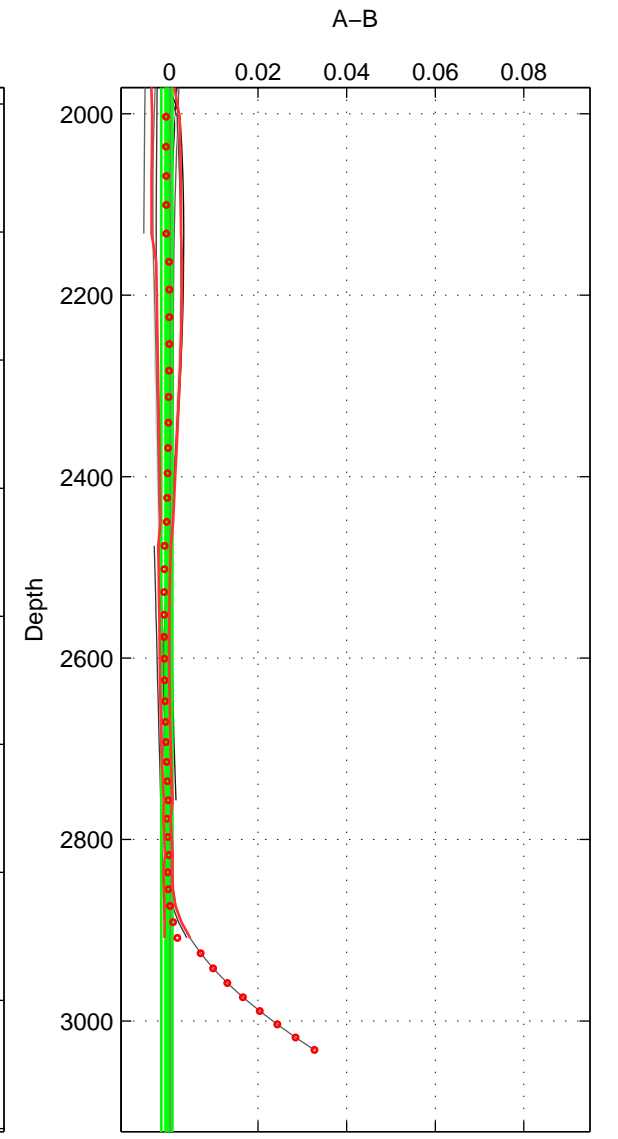

Cruise A (red). Date: May 2002 Cruisename: 51-32H120020505
 Cruise B (blue). Date: Aug 2002 Cruisename: 52-32H120020718

*** "Favourite" values are means of spaces 1 2 3.

	Offset	O.StDev	Ratio	R.Stdev	Rating
SIGMA:	-0.000	0.000	1.000	0.000	2
THETA:	-0.001	0.004	1.000	0.000	2
DEPTH:	-0.001	0.001	1.000	0.000	2
FAV. :	-0.000	0.002	1.000	0.000	2

Profiles of A: 3
 Profiles of B: 5
 Diff profs : 10
 WMoffset (A-B): -5.7051e-05
 WMoffset stdev: 0.00029319
 WMratio (A/B): 1
 WMratio stdev: 8.3897e-06

Quality (1-5): 2

Profiles of A: 3
 Profiles of B: 5
 Diff profs : 10
 WMoffset (A-B): -0.00069432
 WMoffset stdev: 0.0040663
 WMratio (A/B): 0.99998
 WMratio stdev: 0.00011629

Quality (1-5): 2

Profiles of A: 3
 Profiles of B: 5
 Diff profs : 10
 WMoffset (A-B): -0.00056385
 WMoffset stdev: 0.0012221
 WMratio (A/B): 0.99998
 WMratio stdev: 3.4962e-05

Quality (1-5): 2