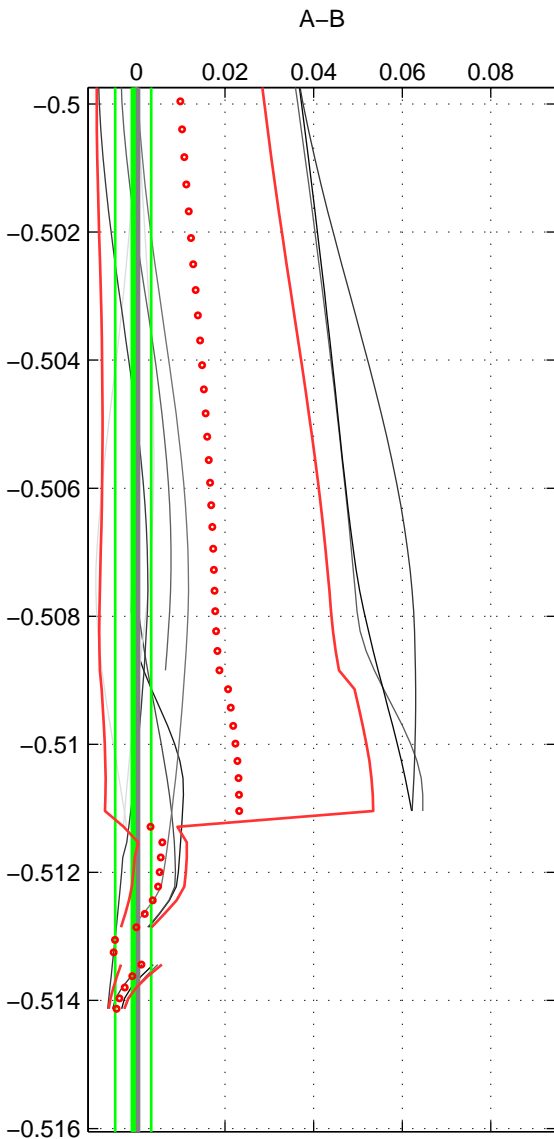

Cruise A (red). Date: May 2002 Cruisename: 51-32H120020505
 Cruise B (blue). Date: Aug 2002 Cruisename: 52-32H120020718

*** "Favourite" values are means of spaces 1 2 3.

	Offset	O.StDev	Ratio	R.Stdev	Rating
SIGMA:	-0.000	0.000	1.000	0.000	2
THETA:	-0.001	0.004	1.000	0.000	2
DEPTH:	-0.001	0.001	1.000	0.000	2
FAV. :	-0.000	0.002	1.000	0.000	2

Profiles of A: 3
 Profiles of B: 5
 Diff profs : 10
 WMoffset (A-B): -5.7051e-05
 WMoffset stdev: 0.00029319
 WMratio (A/B): 1
 WMratio stdev: 8.3897e-06

Quality (1-5): 2

Profiles of A: 3
 Profiles of B: 5
 Diff profs : 10
 WMoffset (A-B): -0.00069432
 WMoffset stdev: 0.0040663
 WMratio (A/B): 0.99998
 WMratio stdev: 0.00011629

Quality (1-5): 2

Profiles of A: 3
 Profiles of B: 5
 Diff profs : 10
 WMoffset (A-B): -0.00056385
 WMoffset stdev: 0.0012221
 WMratio (A/B): 0.99998
 WMratio stdev: 3.4962e-05

Quality (1-5): 2