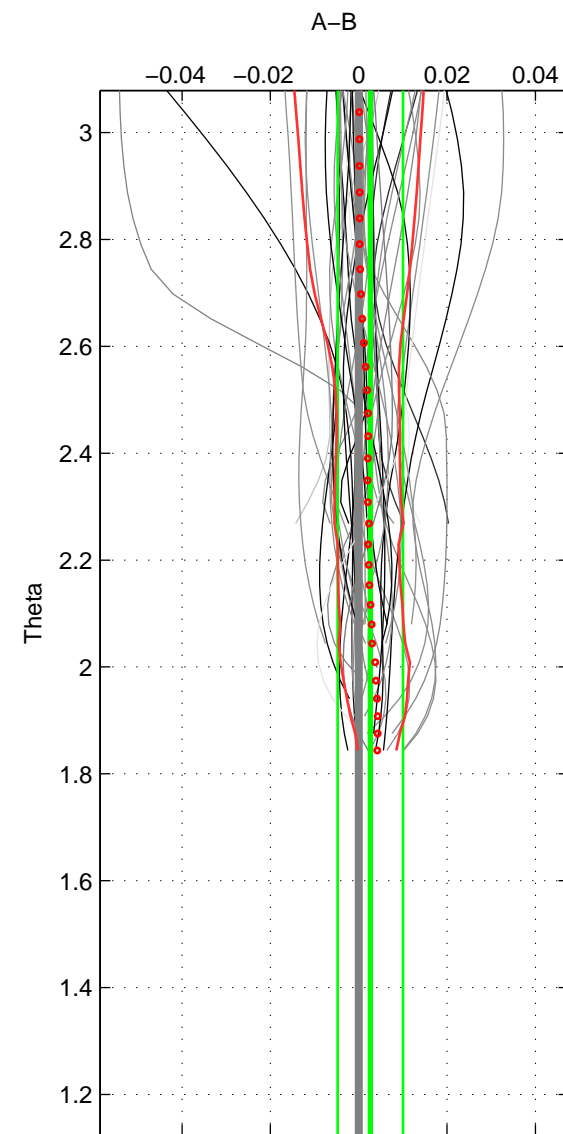

Cruise A (red). Date: Jul 2001 Cruisename: 656-49UF20010710

Cruise B (blue). Date: Nov 2000 Cruisename: 692-49UP20001105

\*\*\* "Favourite" values are means of spaces 1 2.

	Offset	O.StDev	Ratio	R.Stdev	Rating
SIGMA:	0.001	0.006	1.000	0.000	5
THETA:	0.003	0.007	1.000	0.000	5
DEPTH:	-0.000	0.000	1.000	0.000	3
FAV.:	0.002	0.007	1.000	0.000	5

Profiles of A: 34  
 Profiles of B: 13  
 Diff profs : 42  
 WMoffset (A-B): 0.00089761  
 WMoffset stdev: 0.0058643  
 WMratio (A/B): 1  
 WMratio stdev: 0.00016959

Quality (1-5): 5

Profiles of A: 34  
 Profiles of B: 13  
 Diff profs : 42  
 WMoffset (A-B): 0.002614  
 WMoffset stdev: 0.0073838  
 WMratio (A/B): 1.0001  
 WMratio stdev: 0.00021352

Quality (1-5): 5

Profiles of A: 34  
 Profiles of B: 13  
 Diff profs : 42  
 WMoffset (A-B): -0.00049545  
 WMoffset stdev: 0.00041512  
 WMratio (A/B): 0.99999  
 WMratio stdev: 1.1956e-05

Quality (1-5): 3