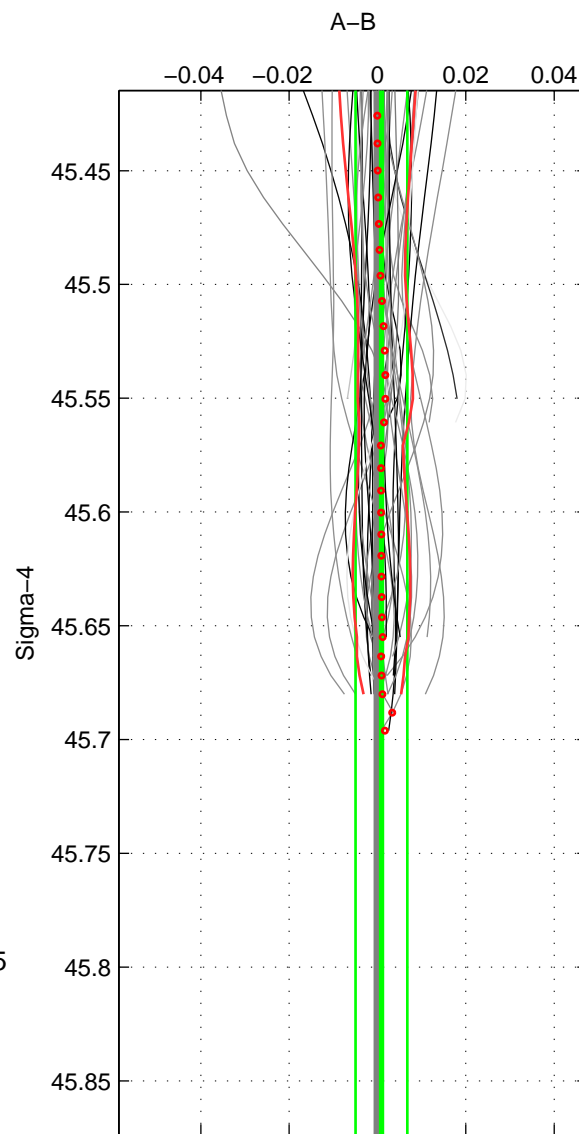

Cruise A (red). Date: Jul 2001 Cruisename: 656-49UF20010710

Cruise B (blue). Date: Nov 2000 Cruisename: 692-49UP20001105

\*\*\* "Favourite" values are means of spaces 1 2.

	Offset	O.StDev	Ratio	R.Stdev	Rating
SIGMA:	0.001	0.006	1.000	0.000	5
THETA:	0.003	0.007	1.000	0.000	5
DEPTH:	-0.000	0.000	1.000	0.000	3
FAV.:	0.002	0.007	1.000	0.000	5

Profiles of A: 34  
 Profiles of B: 13  
 Diff profs : 42  
 WMoffset (A-B): 0.00089761  
 WMoffset stdev: 0.0058643  
 WMratio (A/B): 1  
 WMratio stdev: 0.00016959

Quality (1-5): 5

Profiles of A: 34  
 Profiles of B: 13  
 Diff profs : 42  
 WMoffset (A-B): 0.002614  
 WMoffset stdev: 0.0073838  
 WMratio (A/B): 1.0001  
 WMratio stdev: 0.00021352

Quality (1-5): 5

Profiles of A: 34  
 Profiles of B: 13  
 Diff profs : 42  
 WMoffset (A-B): -0.00049545  
 WMoffset stdev: 0.00041512  
 WMratio (A/B): 0.99999  
 WMratio stdev: 1.1956e-05

Quality (1-5): 3