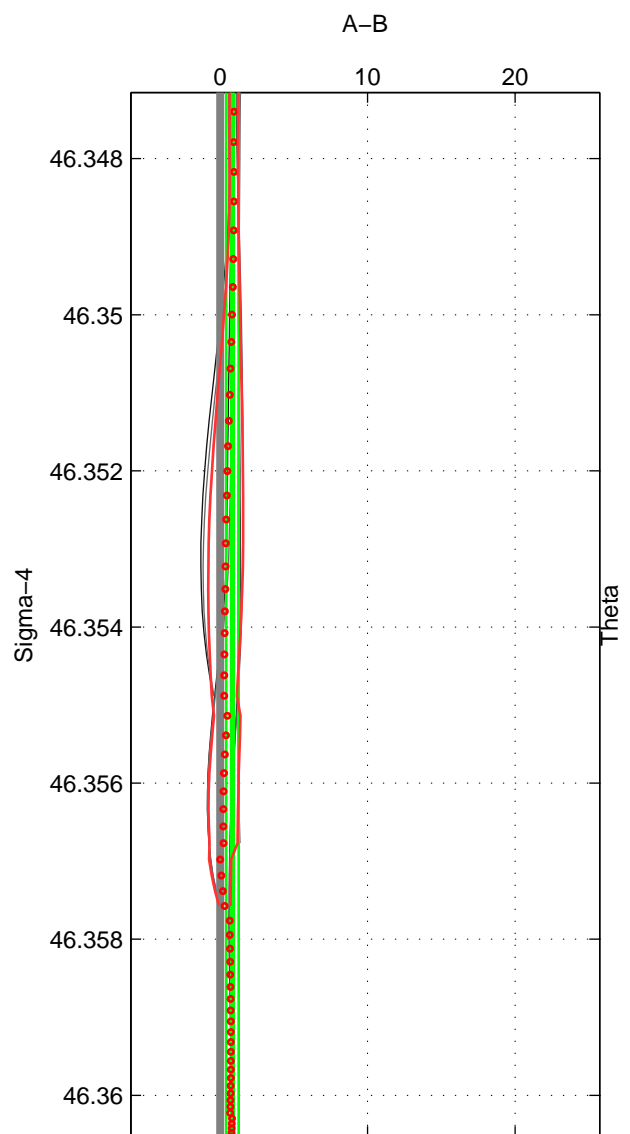

Cruise A (red). Date: May 2002 Cruisename: 51-32H120020505

Cruise B (blue). Date: Sep 1999 Cruisename: 64-49NZ19990911

*** "Favourite" values are means of spaces 1 2 3.

	Offset	O.StDev	Ratio	R.Stdev	Rating
SIGMA:	0.001	0.000	1.000	0.000	2
THETA:	0.005	0.002	1.000	0.000	2
DEPTH:	0.001	0.002	1.000	0.000	2
FAV.:	0.002	0.001	1.000	0.000	2

Profiles of A: 3
 Profiles of B: 4
 Diff profs : 7
 WMoffset (A-B): 0.00083641
 WMoffset stdev: 0.00042359
 WMratio (A/B): 1
 WMratio stdev: 1.2124e-05

Quality (1-5): 2

Profiles of A: 3
 Profiles of B: 4
 Diff profs : 7
 WMoffset (A-B): 0.0047706
 WMoffset stdev: 0.0018711
 WMratio (A/B): 1.0001
 WMratio stdev: 5.3549e-05

Quality (1-5): 2

Profiles of A: 3
 Profiles of B: 4
 Diff profs : 7
 WMoffset (A-B): 0.0012636
 WMoffset stdev: 0.001657
 WMratio (A/B): 1
 WMratio stdev: 4.7416e-05

Quality (1-5): 2