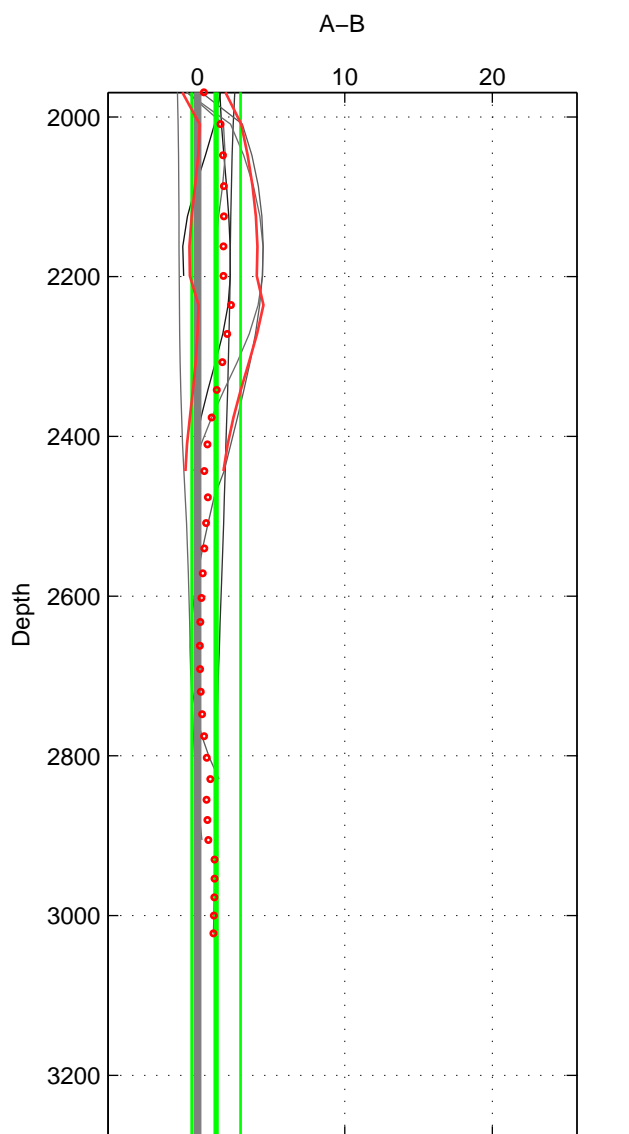

Cruise A (red). Date: May 2002 Cruisename: 51-32H120020505

Cruise B (blue). Date: Sep 1999 Cruisename: 64-49NZ19990911

*** "Favourite" values are means of spaces 1 2 3.

	Offset	O.StDev	Ratio	R.Stdev	Rating
SIGMA:	0.001	0.000	1.000	0.000	2
THETA:	0.005	0.002	1.000	0.000	2
DEPTH:	0.001	0.002	1.000	0.000	2
FAV.:	0.002	0.001	1.000	0.000	2

Profiles of A: 3
 Profiles of B: 4
 Diff profs : 7
 WMoffset (A-B): 0.00083641
 WMoffset stdev: 0.00042359
 WMratio (A/B): 1
 WMratio stdev: 1.2124e-05

Quality (1-5): 2

Profiles of A: 3
 Profiles of B: 4
 Diff profs : 7
 WMoffset (A-B): 0.0047706
 WMoffset stdev: 0.0018711
 WMratio (A/B): 1.0001
 WMratio stdev: 5.3549e-05

Quality (1-5): 2

Profiles of A: 3
 Profiles of B: 4
 Diff profs : 7
 WMoffset (A-B): 0.0012636
 WMoffset stdev: 0.001657
 WMratio (A/B): 1
 WMratio stdev: 4.7416e-05

Quality (1-5): 2