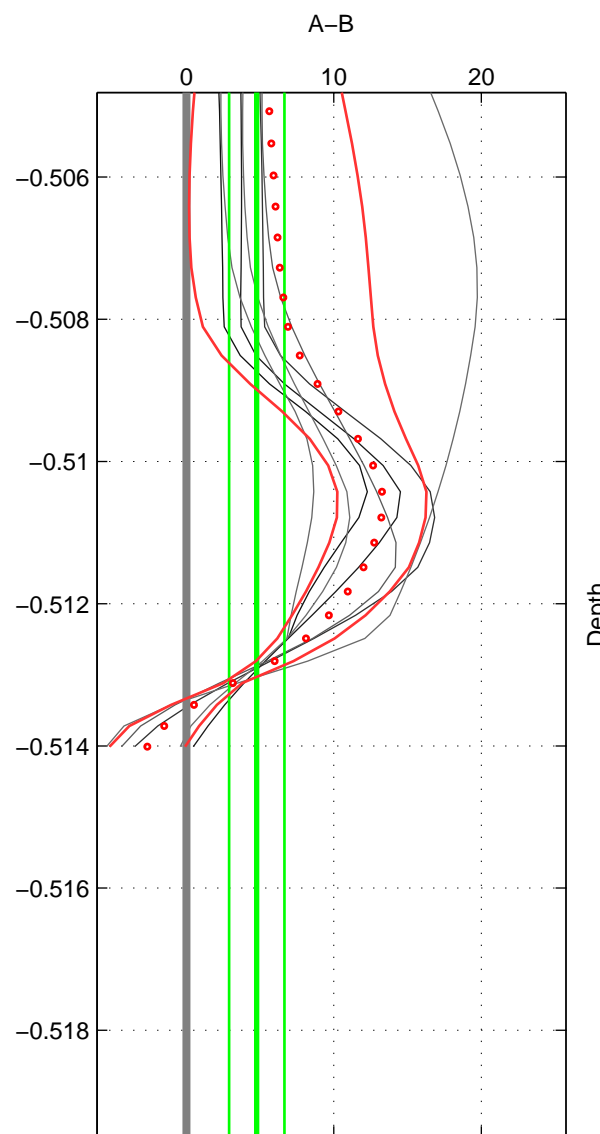

Cruise A (red). Date: May 2002 Cruisename: 51-32H120020505

Cruise B (blue). Date: Sep 1999 Cruisename: 64-49NZ19990911

*** "Favourite" values are means of spaces 1 2 3.

	Offset	O.StDev	Ratio	R.Stdev	Rating
SIGMA:	0.001	0.000	1.000	0.000	2
THETA:	0.005	0.002	1.000	0.000	2
DEPTH:	0.001	0.002	1.000	0.000	2
FAV.:	0.002	0.001	1.000	0.000	2

Profiles of A: 3
 Profiles of B: 4
 Diff profs : 7
 WMoffset (A-B): 0.00083641
 WMoffset stdev: 0.00042359
 WMratio (A/B): 1
 WMratio stdev: 1.2124e-05

Quality (1-5): 2

Profiles of A: 3
 Profiles of B: 4
 Diff profs : 7
 WMoffset (A-B): 0.0047706
 WMoffset stdev: 0.0018711
 WMratio (A/B): 1.0001
 WMratio stdev: 5.3549e-05

Quality (1-5): 2

Profiles of A: 3
 Profiles of B: 4
 Diff profs : 7
 WMoffset (A-B): 0.0012636
 WMoffset stdev: 0.001657
 WMratio (A/B): 1
 WMratio stdev: 4.7416e-05

Quality (1-5): 2