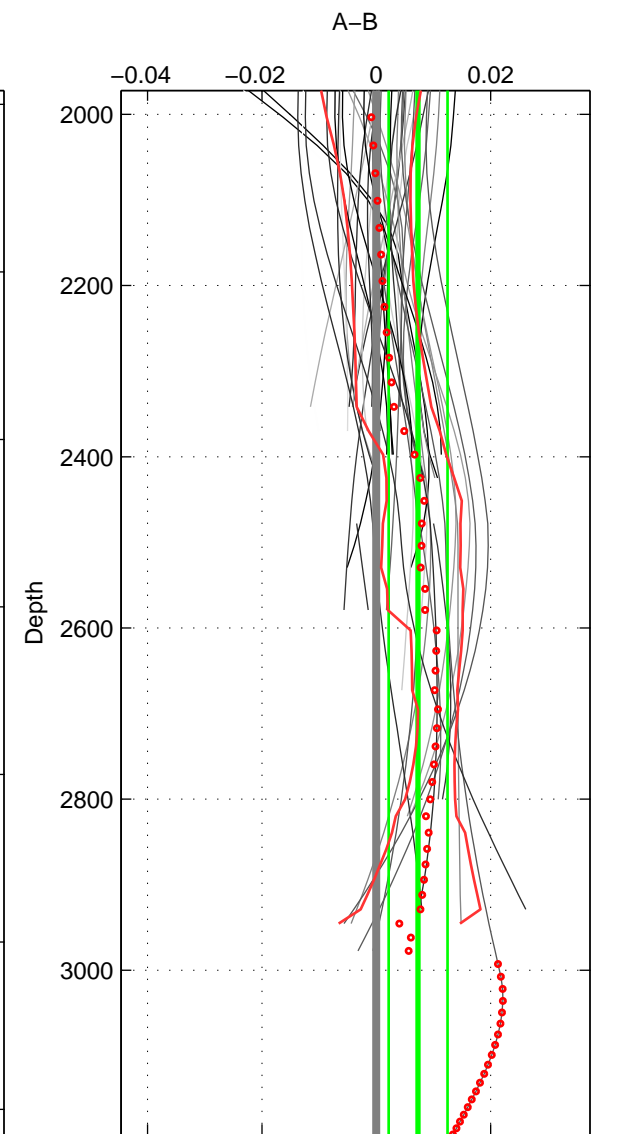

Cruise A (red). Date: Feb 2010 Cruisename: 279-45CE20100209

Cruise B (blue). Date: Jan 2011 Cruisename: 280-45CE20110103

\*\*\* "Favourite" values are means of spaces 1 2 3.

	Offset	O.StDev	Ratio	R.Stdev	Rating
SIGMA:	0.007	0.006	1.000	0.000	4
THETA:	0.008	0.004	1.000	0.000	4
DEPTH:	0.007	0.005	1.000	0.000	4
FAV.:	0.007	0.005	1.000	0.000	4

Profiles of A: 10  
 Profiles of B: 9  
 Diff profs : 47  
 WMoffset (A-B): 0.0065929  
 WMoffset stdev: 0.0061402  
 WMratio (A/B): 1.0002  
 WMratio stdev: 0.00017584

Quality (1-5): 4

Profiles of A: 10  
 Profiles of B: 9  
 Diff profs : 47  
 WMoffset (A-B): 0.0078056  
 WMoffset stdev: 0.0043062  
 WMratio (A/B): 1.0002  
 WMratio stdev: 0.00012334

Quality (1-5): 4

Profiles of A: 10  
 Profiles of B: 9  
 Diff profs : 47  
 WMoffset (A-B): 0.0073221  
 WMoffset stdev: 0.0051554  
 WMratio (A/B): 1.0002  
 WMratio stdev: 0.00014762

Quality (1-5): 4