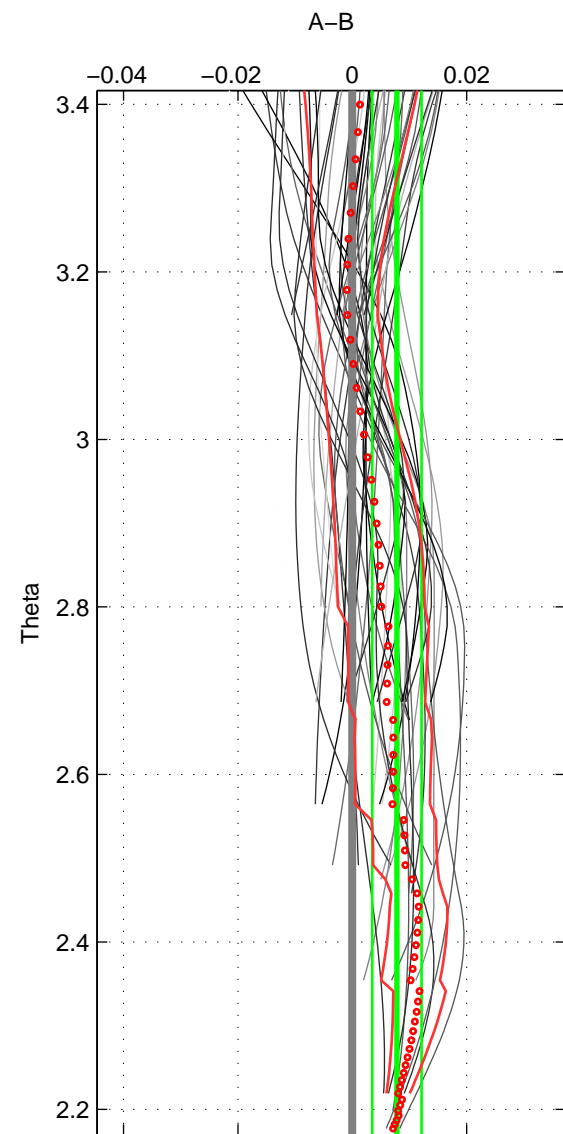

Cruise A (red). Date: Feb 2010 Cruisename: 279-45CE20100209

Cruise B (blue). Date: Jan 2011 Cruisename: 280-45CE20110103

\*\*\* "Favourite" values are means of spaces 1 2 3.

	Offset	O.StDev	Ratio	R.Stdev	Rating
SIGMA:	0.007	0.006	1.000	0.000	4
THETA:	0.008	0.004	1.000	0.000	4
DEPTH:	0.007	0.005	1.000	0.000	4
FAV.:	0.007	0.005	1.000	0.000	4

Profiles of A: 10  
 Profiles of B: 9  
 Diff profs : 47  
 WMoffset (A-B): 0.0065929  
 WMoffset stdev: 0.0061402  
 WMratio (A/B): 1.0002  
 WMratio stdev: 0.00017584

Quality (1-5): 4

Profiles of A: 10  
 Profiles of B: 9  
 Diff profs : 47  
 WMoffset (A-B): 0.0078056  
 WMoffset stdev: 0.0043062  
 WMratio (A/B): 1.0002  
 WMratio stdev: 0.00012334

Quality (1-5): 4

Profiles of A: 10  
 Profiles of B: 9  
 Diff profs : 47  
 WMoffset (A-B): 0.0073221  
 WMoffset stdev: 0.0051554  
 WMratio (A/B): 1.0002  
 WMratio stdev: 0.00014762

Quality (1-5): 4