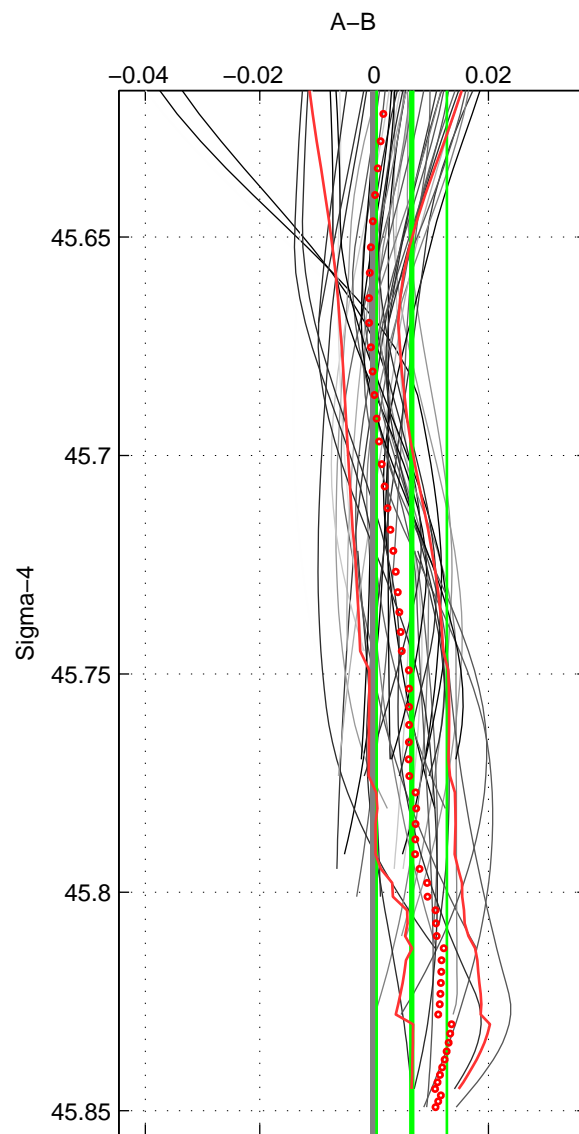

Cruise A (red). Date: Feb 2010 Cruisename: 279-45CE20100209

Cruise B (blue). Date: Jan 2011 Cruisename: 280-45CE20110103

\*\*\* "Favourite" values are means of spaces 1 2 3.

	Offset	O.StDev	Ratio	R.Stdev	Rating
SIGMA:	0.007	0.006	1.000	0.000	4
THETA:	0.008	0.004	1.000	0.000	4
DEPTH:	0.007	0.005	1.000	0.000	4
FAV.:	0.007	0.005	1.000	0.000	4

Profiles of A: 10  
 Profiles of B: 9  
 Diff profs : 47  
 WMoffset (A-B): 0.0065929  
 WMoffset stdev: 0.0061402  
 WMratio (A/B): 1.0002  
 WMratio stdev: 0.00017584

Quality (1-5): 4

Profiles of A: 10  
 Profiles of B: 9  
 Diff profs : 47  
 WMoffset (A-B): 0.0078056  
 WMoffset stdev: 0.0043062  
 WMratio (A/B): 1.0002  
 WMratio stdev: 0.00012334

Quality (1-5): 4

Profiles of A: 10  
 Profiles of B: 9  
 Diff profs : 47  
 WMoffset (A-B): 0.0073221  
 WMoffset stdev: 0.0051554  
 WMratio (A/B): 1.0002  
 WMratio stdev: 0.00014762

Quality (1-5): 4