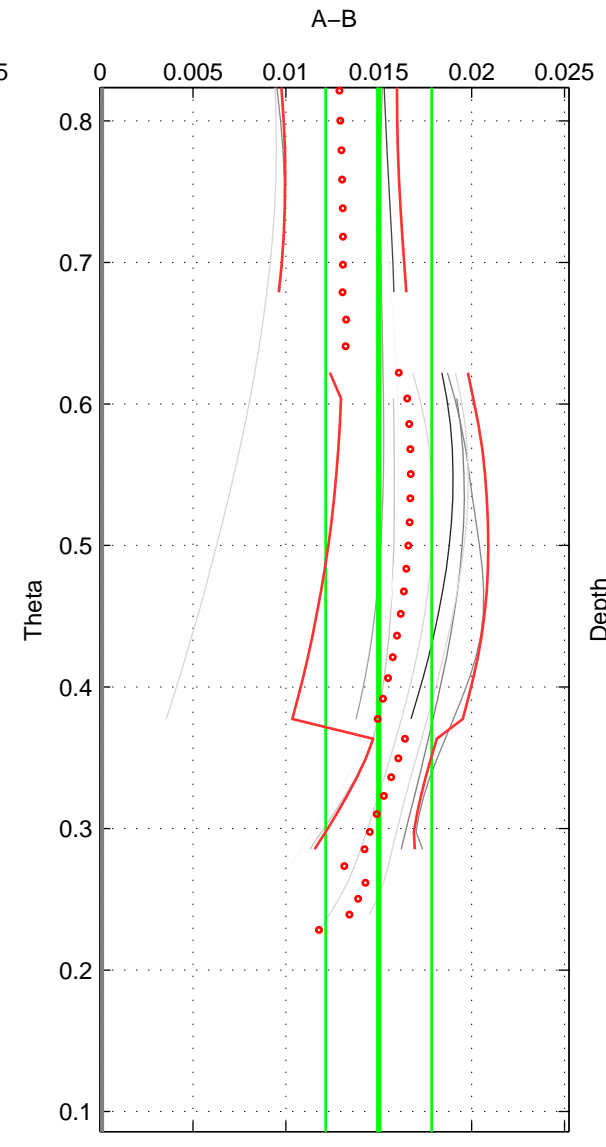

Cruise A (red). Date: Sep 2009 Cruisename: 248-33LG20090916
 Cruise B (blue). Date: Dec 1995 Cruisename: 464-29HE19951203

*** "Favourite" values are those of space 2.

	Offset	O.StDev	Ratio	R.Stdev	Rating
SIGMA:	0.017	0.001	1.000	0.000	2
THETA:	0.015	0.003	1.000	0.000	4
DEPTH:	0.018	0.000	1.001	0.000	2
FAV.:	0.015	0.003	1.000	0.000	4

Profiles of A: 2
 Profiles of B: 6
 Diff profs : 4
 WMoffset (A-B): 0.017086
 WMoffset stdev: 0.00080998
 WMratio (A/B): 1.0005
 WMratio stdev: 2.3319e-05

Quality (1-5): 2

Profiles of A: 3
 Profiles of B: 6
 Diff profs : 11
 WMoffset (A-B): 0.014996
 WMoffset stdev: 0.00285
 WMratio (A/B): 1.0004
 WMratio stdev: 8.213e-05

Quality (1-5): 4

Profiles of A: 2
 Profiles of B: 4
 Diff profs : 2
 WMoffset (A-B): 0.017724
 WMoffset stdev: 0.00043871
 WMratio (A/B): 1.0005
 WMratio stdev: 1.2655e-05

Quality (1-5): 2