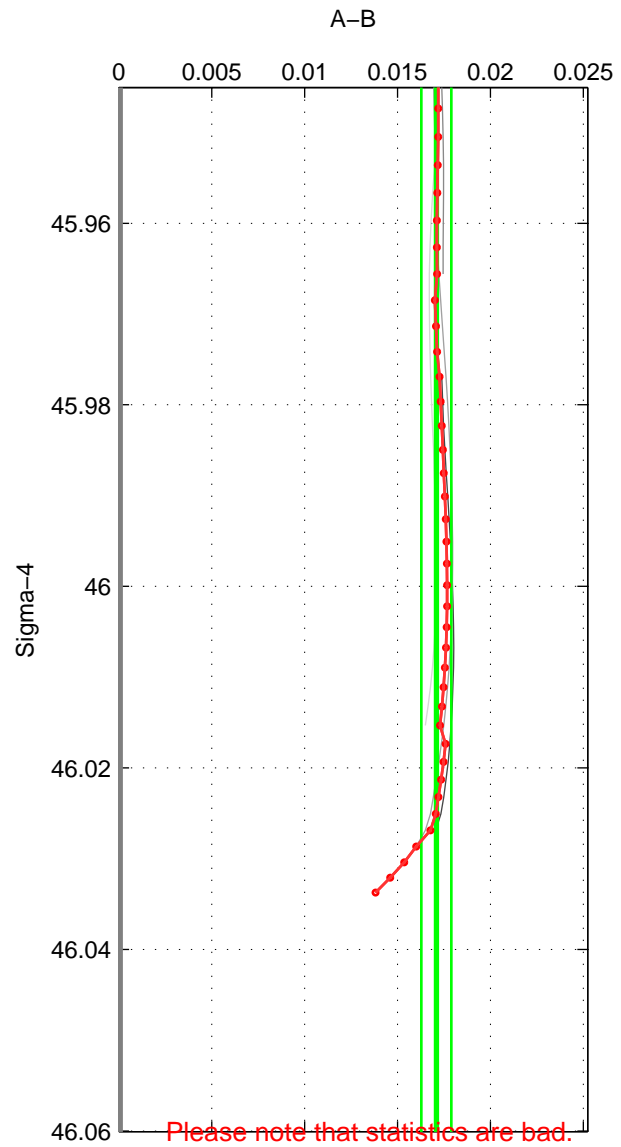

Cruise A (red). Date: Sep 2009 Cruisename: 248-33LG20090916
 Cruise B (blue). Date: Dec 1995 Cruisename: 464-29HE19951203

*** "Favourite" values are those of space 2.

	Offset	O.StDev	Ratio	R.Stdev	Rating
SIGMA:	0.017	0.001	1.000	0.000	2
THETA:	0.015	0.003	1.000	0.000	4
DEPTH:	0.018	0.000	1.001	0.000	2
FAV.:	0.015	0.003	1.000	0.000	4

Profiles of A: 2
 Profiles of B: 6
 Diff profs : 4
 WMoffset (A-B): 0.017086
 WMoffset stdev: 0.00080998
 WMratio (A/B): 1.0005
 WMratio stdev: 2.3319e-05

Quality (1-5): 2

Profiles of A: 3
 Profiles of B: 6
 Diff profs : 11
 WMoffset (A-B): 0.014996
 WMoffset stdev: 0.00285
 WMratio (A/B): 1.0004
 WMratio stdev: 8.213e-05

Quality (1-5): 4

Profiles of A: 2
 Profiles of B: 4
 Diff profs : 2
 WMoffset (A-B): 0.017724
 WMoffset stdev: 0.00043871
 WMratio (A/B): 1.0005
 WMratio stdev: 1.2655e-05

Quality (1-5): 2