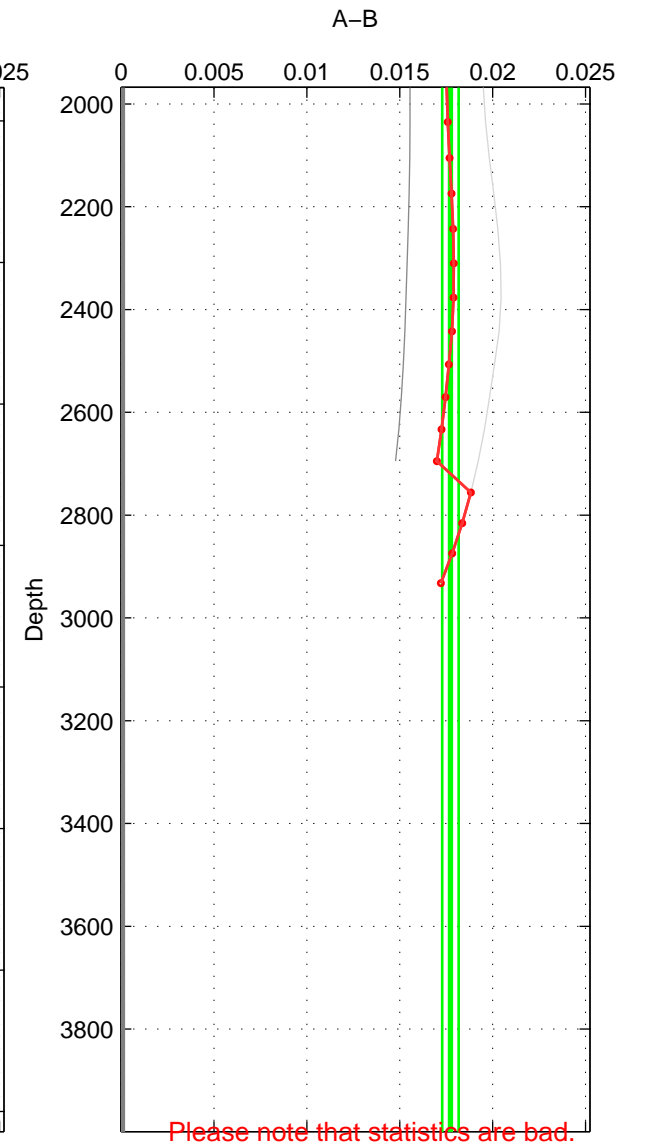

Cruise A (red). Date: Sep 2009 Cruisename: 248-33LG20090916
 Cruise B (blue). Date: Dec 1995 Cruisename: 464-29HE19951203

*** "Favourite" values are those of space 2.

	Offset	O.StDev	Ratio	R.Stdev	Rating
SIGMA:	0.017	0.001	1.000	0.000	2
THETA:	0.015	0.003	1.000	0.000	4
DEPTH:	0.018	0.000	1.001	0.000	2
FAV.:	0.015	0.003	1.000	0.000	4

Profiles of A: 2
 Profiles of B: 6
 Diff profs : 4
 WMoffset (A-B): 0.017086
 WMoffset stdev: 0.00080998
 WMratio (A/B): 1.0005
 WMratio stdev: 2.3319e-05

Quality (1-5): 2

Profiles of A: 3
 Profiles of B: 6
 Diff profs : 11
 WMoffset (A-B): 0.014996
 WMoffset stdev: 0.00285
 WMratio (A/B): 1.0004
 WMratio stdev: 8.213e-05

Quality (1-5): 4

Profiles of A: 2
 Profiles of B: 4
 Diff profs : 2
 WMoffset (A-B): 0.017724
 WMoffset stdev: 0.00043871
 WMratio (A/B): 1.0005
 WMratio stdev: 1.2655e-05

Quality (1-5): 2