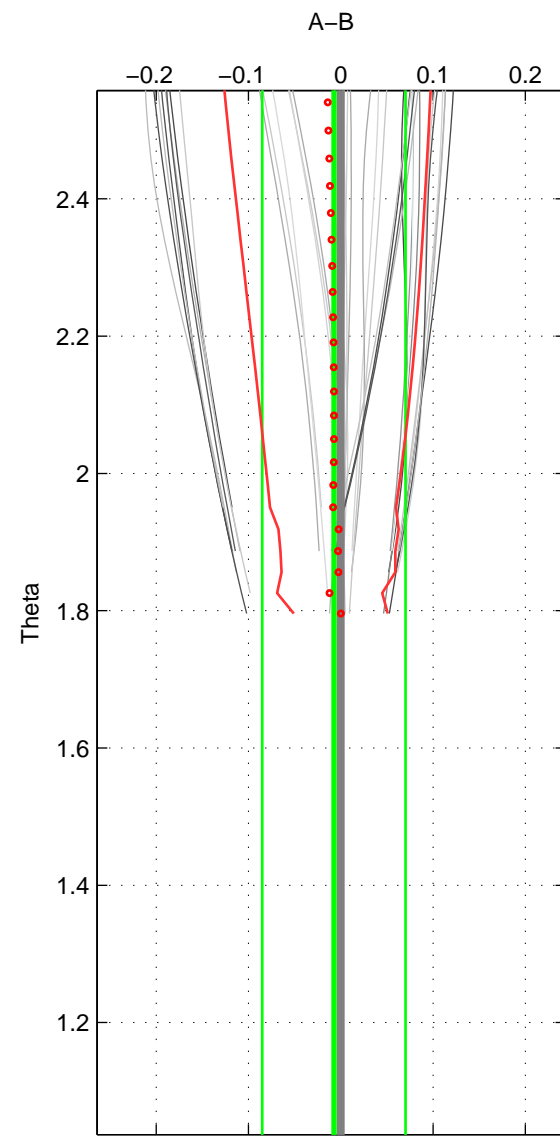

Cruise A (red). Date: Jul 2005 Cruisename: 518-33RR20050617

Cruise B (blue). Date: Jul 2001 Cruisename: 694-49UP20010619

*** "Favourite" values are those of space 2.

	Offset	O.StDev	Ratio	R.Stdev	Rating
SIGMA:	0.002	0.000	1.000	0.000	2
THETA:	-0.007	0.078	1.000	0.002	4
DEPTH:	NaN	NaN	NaN	NaN	NaN
FAV. :	-0.007	0.078	1.000	0.002	4

Please note that statistics are bad.

Profiles of A: 8
 Profiles of B: 8
 Diff profs : 3
 WMoffset (A-B): 0.0021746
 WMoffset stdev: 0.0002262
 WMratio (A/B): 1.0001
 WMratio stdev: 6.5486e-06

Quality (1-5): 2

Profiles of A: 12
 Profiles of B: 8
 Diff profs : 37
 WMoffset (A-B): -0.0074204
 WMoffset stdev: 0.077663
 WMratio (A/B): 0.99979
 WMratio stdev: 0.0022471

Quality (1-5): 4