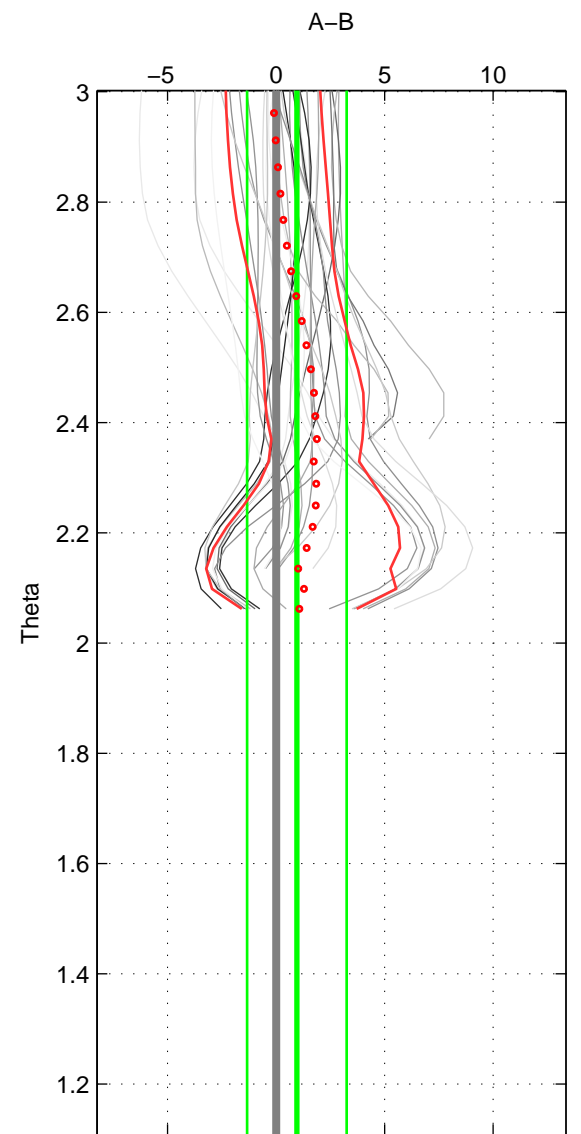

Cruise A (red). Date: Mar 1989 Cruisename: 507-32MW19890206

Cruise B (blue). Date: Apr 2005 Cruisename: 668-49UF20050419

\*\*\* "Favourite" values are means of spaces 1 2.

	Offset	O.StDev	Ratio	R.Stdev	Rating
SIGMA:	0.001	0.001	1.000	0.000	4
THETA:	0.001	0.002	1.000	0.000	4
DEPTH:	0.002	0.001	1.000	0.000	3
FAV.:	0.001	0.002	1.000	0.000	4

Profiles of A: 11  
 Profiles of B: 3  
 Diff profs : 29  
 WMoffset (A-B): 0.00068433  
 WMoffset stdev: 0.0013597  
 WMratio (A/B): 1  
 WMratio stdev: 3.9279e-05

Quality (1-5): 4

Profiles of A: 11  
 Profiles of B: 3  
 Diff profs : 29  
 WMoffset (A-B): 0.00096122  
 WMoffset stdev: 0.0022934  
 WMratio (A/B): 1  
 WMratio stdev: 6.6274e-05

Quality (1-5): 4

Please note that statistics are bad.

Profiles of A: 11  
 Profiles of B: 3  
 Diff profs : 29  
 WMoffset (A-B): 0.0020119  
 WMoffset stdev: 0.00097782  
 WMratio (A/B): 1.0001  
 WMratio stdev: 2.8275e-05