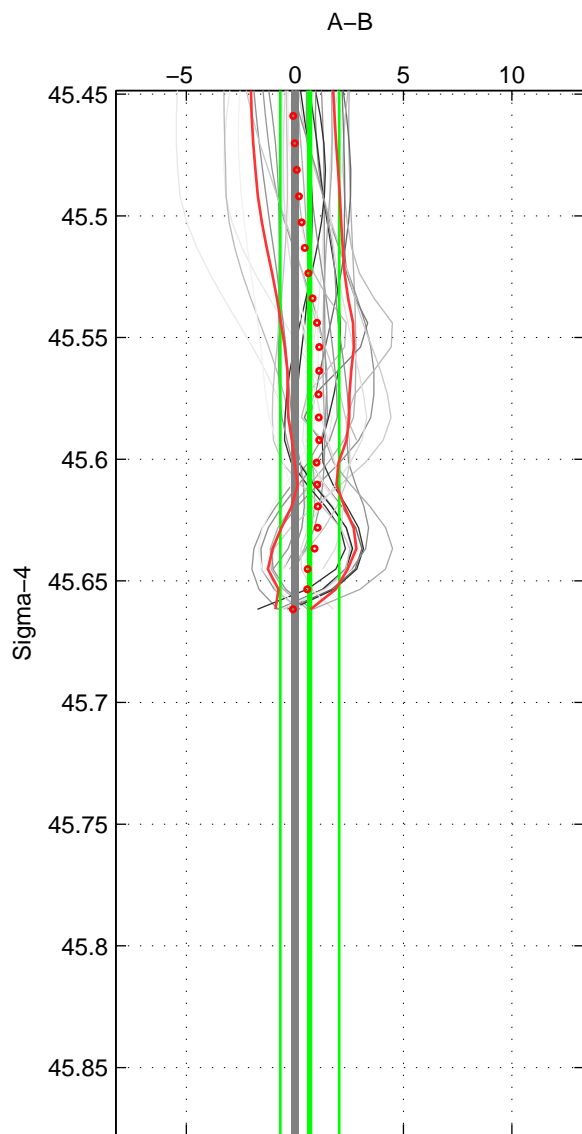

Cruise A (red). Date: Mar 1989 Cruisename: 507-32MW19890206

Cruise B (blue). Date: Apr 2005 Cruisename: 668-49UF20050419

\*\*\* "Favourite" values are means of spaces 1 2.

	Offset	O.StDev	Ratio	R.Stdev	Rating
SIGMA:	0.001	0.001	1.000	0.000	4
THETA:	0.001	0.002	1.000	0.000	4
DEPTH:	0.002	0.001	1.000	0.000	3
FAV.:	0.001	0.002	1.000	0.000	4

Profiles of A: 11  
 Profiles of B: 3  
 Diff profs : 29  
 WMoffset (A-B): 0.00068433  
 WMoffset stdev: 0.0013597  
 WMratio (A/B): 1  
 WMratio stdev: 3.9279e-05

Quality (1-5): 4

Profiles of A: 11  
 Profiles of B: 3  
 Diff profs : 29  
 WMoffset (A-B): 0.00096122  
 WMoffset stdev: 0.0022934  
 WMratio (A/B): 1  
 WMratio stdev: 6.6274e-05

Quality (1-5): 4

Please note that statistics are bad.

Profiles of A: 11  
 Profiles of B: 3  
 Diff profs : 29  
 WMoffset (A-B): 0.0020119  
 WMoffset stdev: 0.00097782  
 WMratio (A/B): 1.0001  
 WMratio stdev: 2.8275e-05