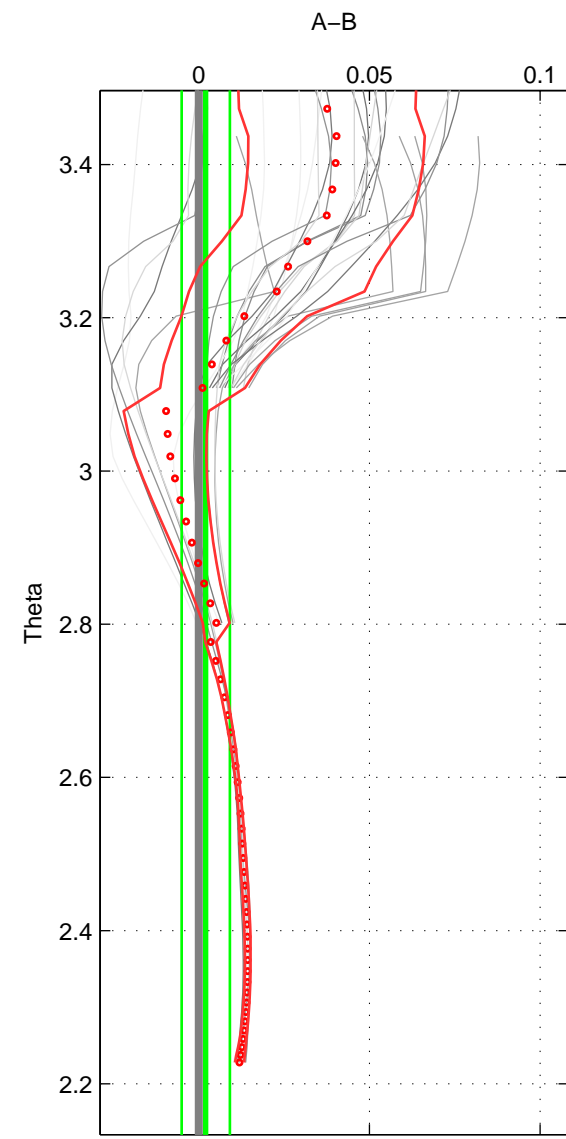

Cruise A (red). Date: Jul 1992 Cruisename: 7-06MT19920701

Cruise B (blue). Date: Jun 1997 Cruisename: 153-06MT19970611

*** "Favourite" values are those of space 2.

	Offset	O.StDev	Ratio	R.Stdev	Rating
SIGMA:	0.010	0.011	1.000	0.000	2
THETA:	0.002	0.007	1.000	0.000	4
DEPTH:	0.017	0.009	1.000	0.000	2
FAV.:	0.002	0.007	1.000	0.000	4

Please note that statistics are bad.

Profiles of A: 2
 Profiles of B: 5
 Diff profs: 10
 WMoffset (A-B): 0.0095348
 WMoffset stdev: 0.011222
 WMratio (A/B): 1.0003
 WMratio stdev: 0.00032145

Quality (1-5): 2

Profiles of A: 5
 Profiles of B: 5
 Diff profs: 25
 WMoffset (A-B): 0.0020276
 WMoffset stdev: 0.0070746
 WMratio (A/B): 1.0001
 WMratio stdev: 0.00020238

Quality (1-5): 4

Please note that statistics are bad.

Profiles of A: 2
 Profiles of B: 5
 Diff profs: 10
 WMoffset (A-B): 0.016582
 WMoffset stdev: 0.008737
 WMratio (A/B): 1.0005
 WMratio stdev: 0.00025034

Quality (1-5): 2