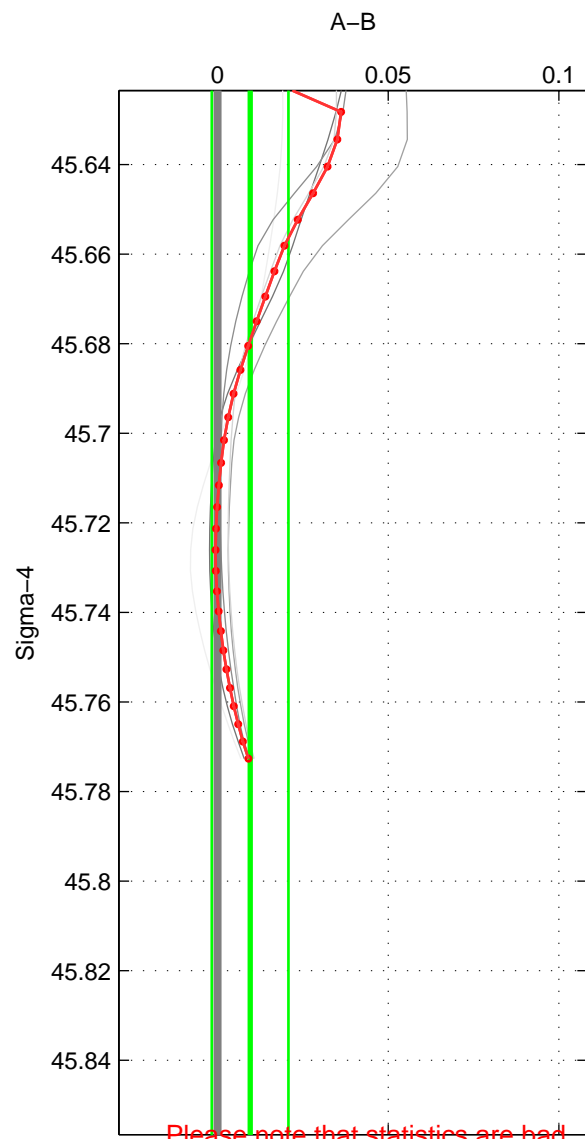

Cruise A (red). Date: Jul 1992 Cruisename: 7-06MT19920701

Cruise B (blue). Date: Jun 1997 Cruisename: 153-06MT19970611

*** "Favourite" values are those of space 2.

	Offset	O.StDev	Ratio	R.Stdev	Rating
SIGMA:	0.010	0.011	1.000	0.000	2
THETA:	0.002	0.007	1.000	0.000	4
DEPTH:	0.017	0.009	1.000	0.000	2
FAV.:	0.002	0.007	1.000	0.000	4

Please note that statistics are bad.

Profiles of A: 2
 Profiles of B: 5
 Diff profs: 10
 WMoffset (A-B): 0.0095348
 WMoffset stdev: 0.011222
 WMratio (A/B): 1.0003
 WMratio stdev: 0.00032145

Quality (1-5): 2

Profiles of A: 5
 Profiles of B: 5
 Diff profs: 25
 WMoffset (A-B): 0.0020276
 WMoffset stdev: 0.0070746
 WMratio (A/B): 1.0001
 WMratio stdev: 0.00020238

Quality (1-5): 4

Please note that statistics are bad.

Profiles of A: 2
 Profiles of B: 5
 Diff profs: 10
 WMoffset (A-B): 0.016582
 WMoffset stdev: 0.008737
 WMratio (A/B): 1.0005
 WMratio stdev: 0.00025034

Quality (1-5): 2