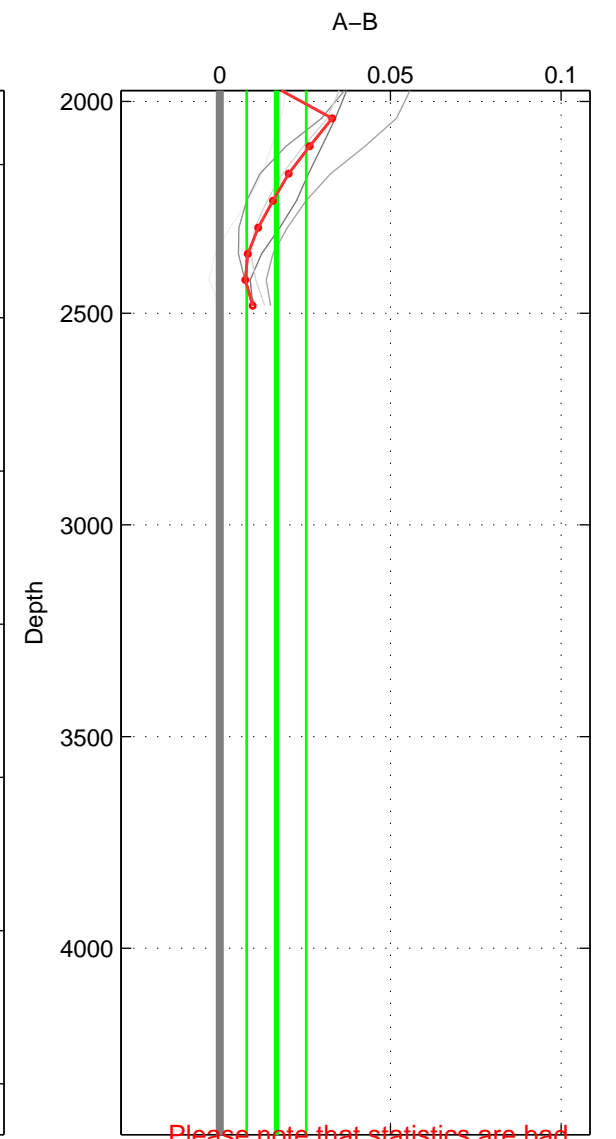

Cruise A (red). Date: Jul 1992 Cruisename: 7-06MT19920701

Cruise B (blue). Date: Jun 1997 Cruisename: 153-06MT19970611

*** "Favourite" values are those of space 2.

	Offset	O.StDev	Ratio	R.Stdev	Rating
SIGMA:	0.010	0.011	1.000	0.000	2
THETA:	0.002	0.007	1.000	0.000	4
DEPTH:	0.017	0.009	1.000	0.000	2
FAV.:	0.002	0.007	1.000	0.000	4

Please note that statistics are bad.

Profiles of A: 2
 Profiles of B: 5
 Diff profs: 10
 WMoffset (A-B): 0.0095348
 WMoffset stdev: 0.011222
 WMratio (A/B): 1.0003
 WMratio stdev: 0.00032145

Quality (1-5): 2

Profiles of A: 5
 Profiles of B: 5
 Diff profs: 25
 WMoffset (A-B): 0.0020276
 WMoffset stdev: 0.0070746
 WMratio (A/B): 1.0001
 WMratio stdev: 0.00020238

Quality (1-5): 4

Please note that statistics are bad.

Profiles of A: 2
 Profiles of B: 5
 Diff profs: 10
 WMoffset (A-B): 0.016582
 WMoffset stdev: 0.008737
 WMratio (A/B): 1.0005
 WMratio stdev: 0.00025034

Quality (1-5): 2