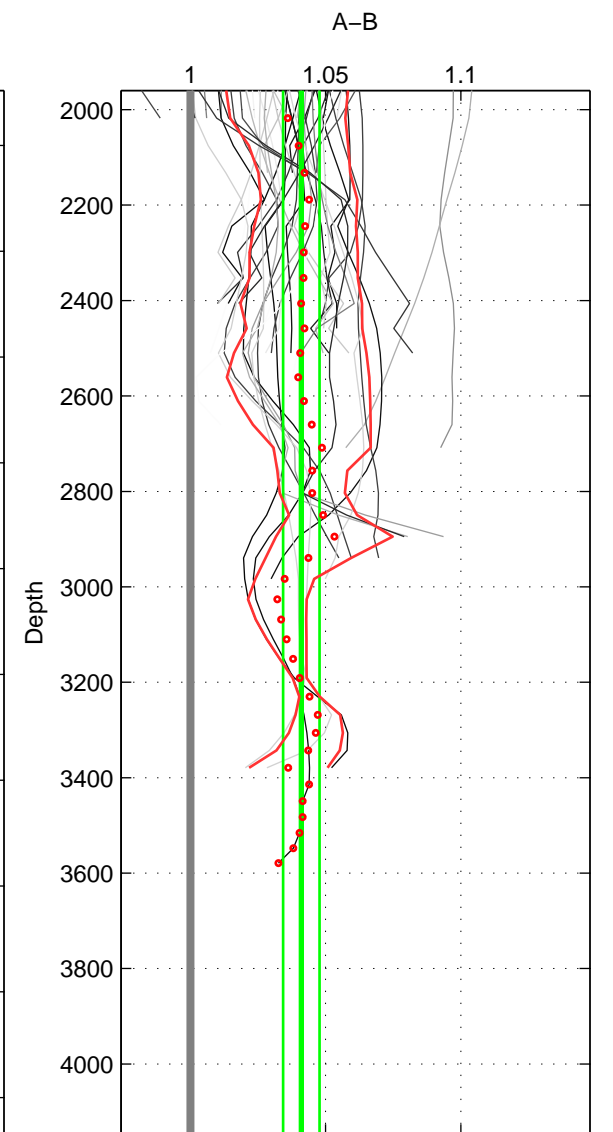

Cruise A (red). Date: Feb 1990 Cruisename: 138-06MT19900123

Cruise B (blue). Date: Apr 2010 Cruisename: 321-74JC20100319

*** "Favourite" values are means of spaces 1 2.

	Offset	O.StDev	Ratio	R.Stdev	Rating
SIGMA:	4.730	1.446	1.041	0.013	4
THETA:	4.510	1.439	1.039	0.013	4
DEPTH:	4.640	0.746	1.041	0.007	3
FAV. :	4.620	1.442	1.040	0.013	4

Profiles of A: 8
 Profiles of B: 13
 Diff profs : 48
 WMoffset (A-B): 4.7302
 WMoffset stdev: 1.4455
 WMratio (A/B): 1.0409
 WMratio stdev: 0.012799

Quality (1-5): 4

Profiles of A: 8
 Profiles of B: 13
 Diff profs : 48
 WMoffset (A-B): 4.5103
 WMoffset stdev: 1.439
 WMratio (A/B): 1.0391
 WMratio stdev: 0.012805

Quality (1-5): 4

Profiles of A: 8
 Profiles of B: 13
 Diff profs : 48
 WMoffset (A-B): 4.64
 WMoffset stdev: 0.74622
 WMratio (A/B): 1.041
 WMratio stdev: 0.0067313

Quality (1-5): 3