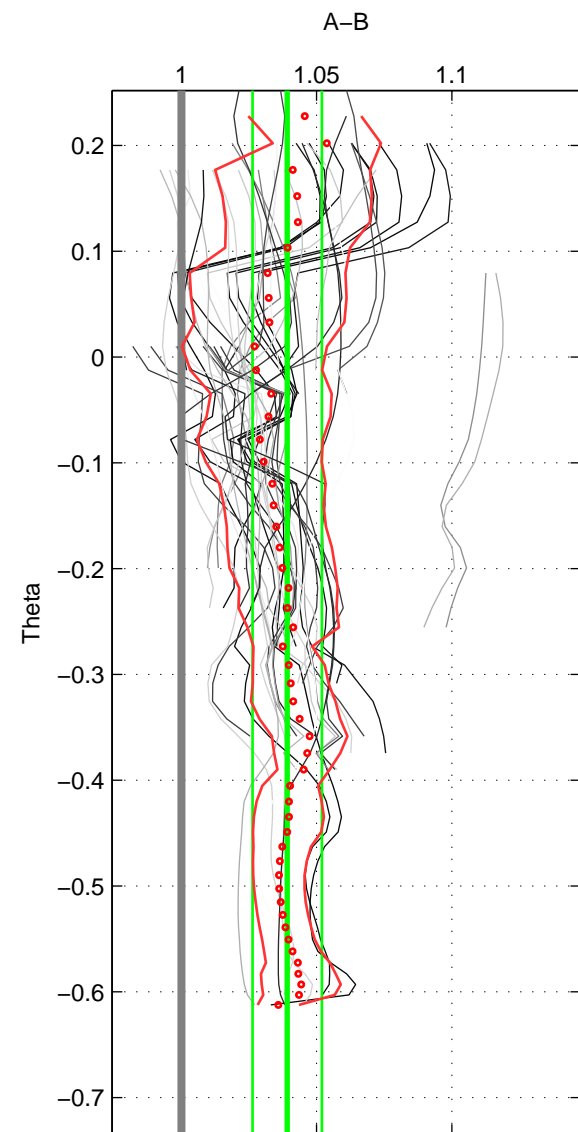

Cruise A (red). Date: Feb 1990 Cruisename: 138-06MT19900123

Cruise B (blue). Date: Apr 2010 Cruisename: 321-74JC20100319

*** "Favourite" values are means of spaces 1 2.

	Offset	O.StDev	Ratio	R.Stdev	Rating
SIGMA:	4.730	1.446	1.041	0.013	4
THETA:	4.510	1.439	1.039	0.013	4
DEPTH:	4.640	0.746	1.041	0.007	3
FAV. :	4.620	1.442	1.040	0.013	4

Profiles of A: 8
 Profiles of B: 13
 Diff profs : 48
 WMoffset (A-B): 4.7302
 WMoffset stdev: 1.4455
 WMratio (A/B): 1.0409
 WMratio stdev: 0.012799

Quality (1-5): 4

Profiles of A: 8
 Profiles of B: 13
 Diff profs : 48
 WMoffset (A-B): 4.5103
 WMoffset stdev: 1.439
 WMratio (A/B): 1.0391
 WMratio stdev: 0.012805

Quality (1-5): 4

Profiles of A: 8
 Profiles of B: 13
 Diff profs : 48
 WMoffset (A-B): 4.64
 WMoffset stdev: 0.74622
 WMratio (A/B): 1.041
 WMratio stdev: 0.0067313

Quality (1-5): 3