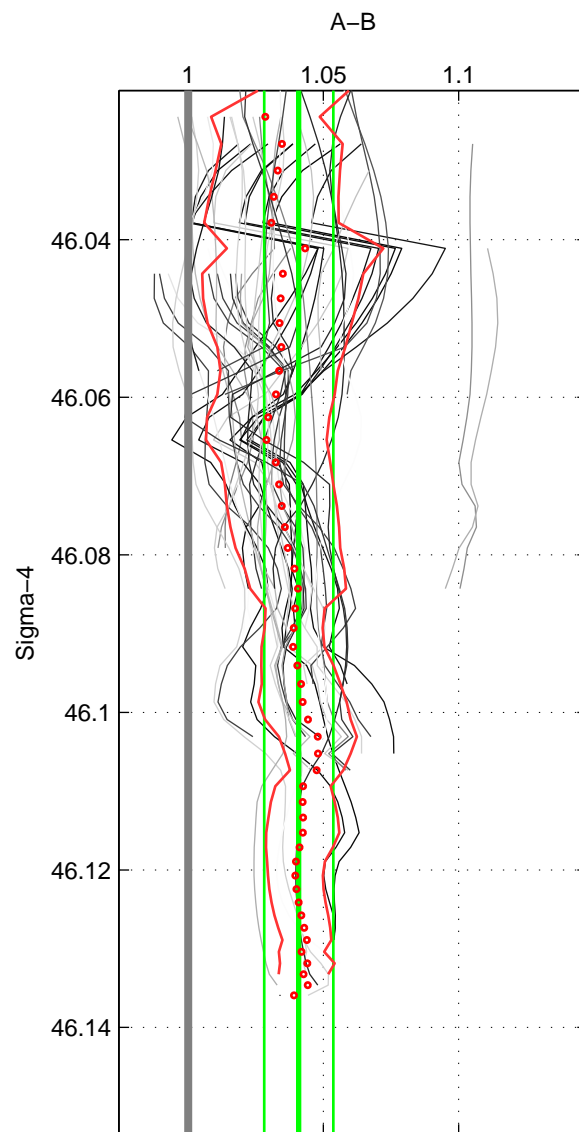

Cruise A (red). Date: Feb 1990 Cruisename: 138-06MT19900123

Cruise B (blue). Date: Apr 2010 Cruisename: 321-74JC20100319

*** "Favourite" values are means of spaces 1 2.

	Offset	O.StDev	Ratio	R.Stdev	Rating
SIGMA:	4.730	1.446	1.041	0.013	4
THETA:	4.510	1.439	1.039	0.013	4
DEPTH:	4.640	0.746	1.041	0.007	3
FAV. :	4.620	1.442	1.040	0.013	4

Profiles of A: 8
 Profiles of B: 13
 Diff profs : 48
 WMoffset (A-B): 4.7302
 WMoffset stdev: 1.4455
 WMratio (A/B): 1.0409
 WMratio stdev: 0.012799

Quality (1-5): 4

Profiles of A: 8
 Profiles of B: 13
 Diff profs : 48
 WMoffset (A-B): 4.5103
 WMoffset stdev: 1.439
 WMratio (A/B): 1.0391
 WMratio stdev: 0.012805

Quality (1-5): 4

Profiles of A: 8
 Profiles of B: 13
 Diff profs : 48
 WMoffset (A-B): 4.64
 WMoffset stdev: 0.74622
 WMratio (A/B): 1.041
 WMratio stdev: 0.0067313

Quality (1-5): 3