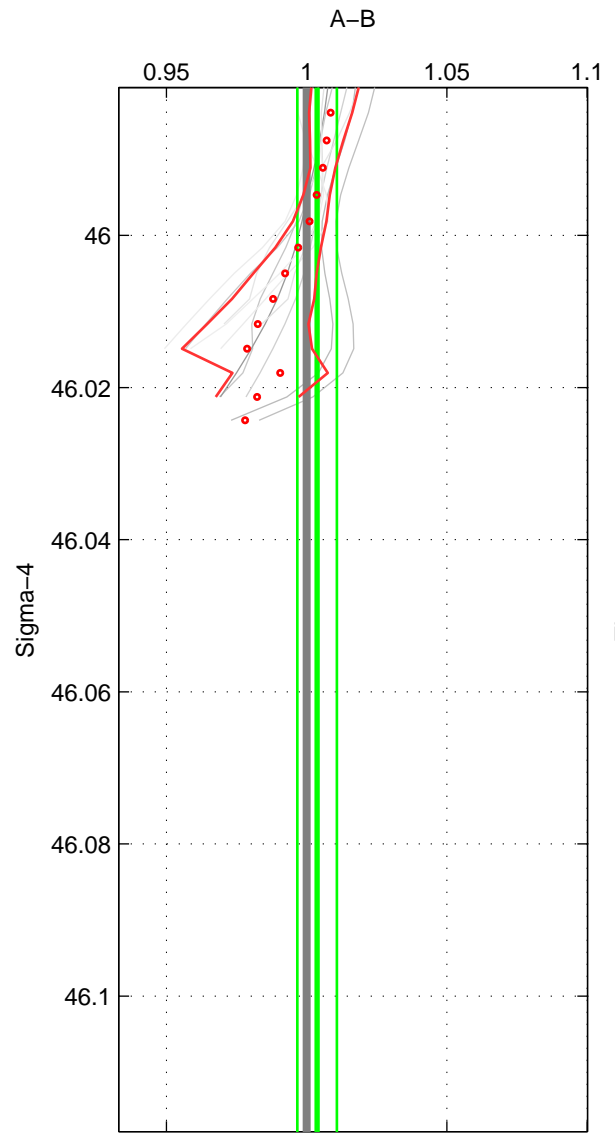

Cruise A (red). Date: Feb 1990 Cruisename: 138-06MT19900123  
 Cruise B (blue). Date: Mar 2010 Cruisename: 256-33RO20100308

\*\*\* "Favourite" values are means of spaces 1 2.

	Offset	O.StDev	Ratio	R.Stdev	Rating
SIGMA:	0.473	0.855	1.004	0.007	4
THETA:	-0.043	1.104	0.999	0.009	4
DEPTH:	1.227	2.105	1.010	0.017	3
FAV.:	0.215	0.980	1.002	0.008	4

Profiles of A: 4  
 Profiles of B: 5  
 Diff profs : 11  
 WMoffset (A-B): 0.47309  
 WMoffset stdev: 0.85542  
 WMratio (A/B): 1.0037  
 WMratio stdev: 0.0070496

Quality (1-5): 4

Profiles of A: 4  
 Profiles of B: 5  
 Diff profs : 11  
 WMoffset (A-B): -0.042857  
 WMoffset stdev: 1.104  
 WMratio (A/B): 0.99934  
 WMratio stdev: 0.0090429

Quality (1-5): 4

Profiles of A: 4  
 Profiles of B: 5  
 Diff profs : 11  
 WMoffset (A-B): 1.2273  
 WMoffset stdev: 2.1047  
 WMratio (A/B): 1.0103  
 WMratio stdev: 0.017032

Quality (1-5): 3

Please note that statistics are bad.