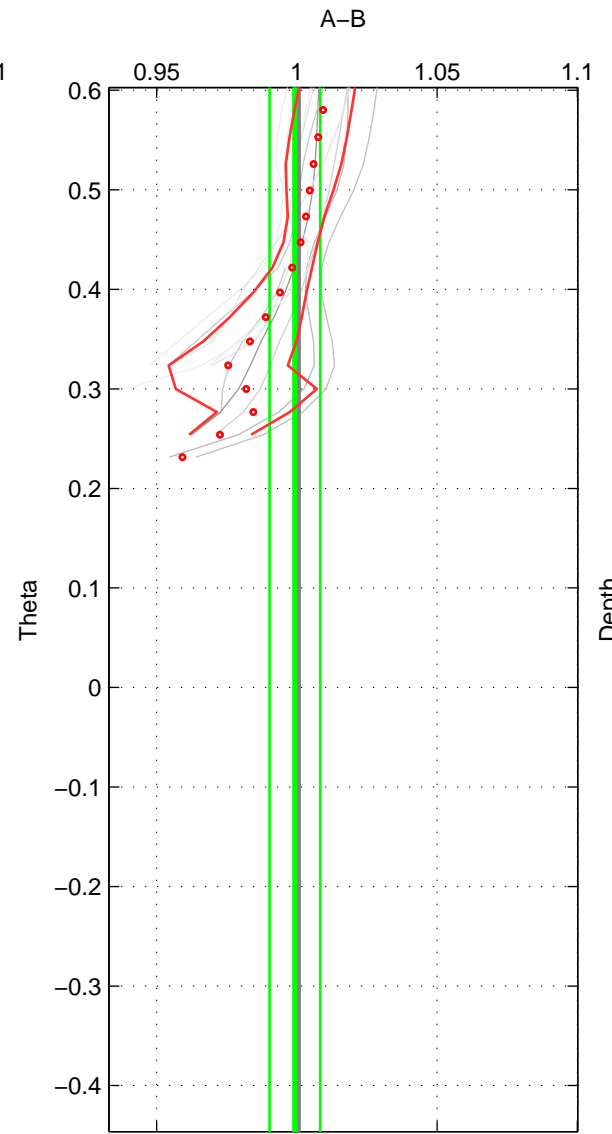

Cruise A (red). Date: Feb 1990 Cruisename: 138-06MT19900123  
 Cruise B (blue). Date: Mar 2010 Cruisename: 256-33RO20100308

\*\*\* "Favourite" values are means of spaces 1 2.

	Offset	O.StDev	Ratio	R.Stdev	Rating
SIGMA:	0.473	0.855	1.004	0.007	4
THETA:	-0.043	1.104	0.999	0.009	4
DEPTH:	1.227	2.105	1.010	0.017	3
FAV.:	0.215	0.980	1.002	0.008	4

Profiles of A: 4  
 Profiles of B: 5  
 Diff profs : 11  
 WMoffset (A-B): 0.47309  
 WMoffset stdev: 0.85542  
 WMratio (A/B): 1.0037  
 WMratio stdev: 0.0070496

Quality (1-5): 4

Profiles of A: 4  
 Profiles of B: 5  
 Diff profs : 11  
 WMoffset (A-B): -0.042857  
 WMoffset stdev: 1.104  
 WMratio (A/B): 0.99934  
 WMratio stdev: 0.0090429

Quality (1-5): 4

Profiles of A: 4  
 Profiles of B: 5  
 Diff profs : 11  
 WMoffset (A-B): 1.2273  
 WMoffset stdev: 2.1047  
 WMratio (A/B): 1.0103  
 WMratio stdev: 0.017032

Quality (1-5): 3

Please note that statistics are bad.