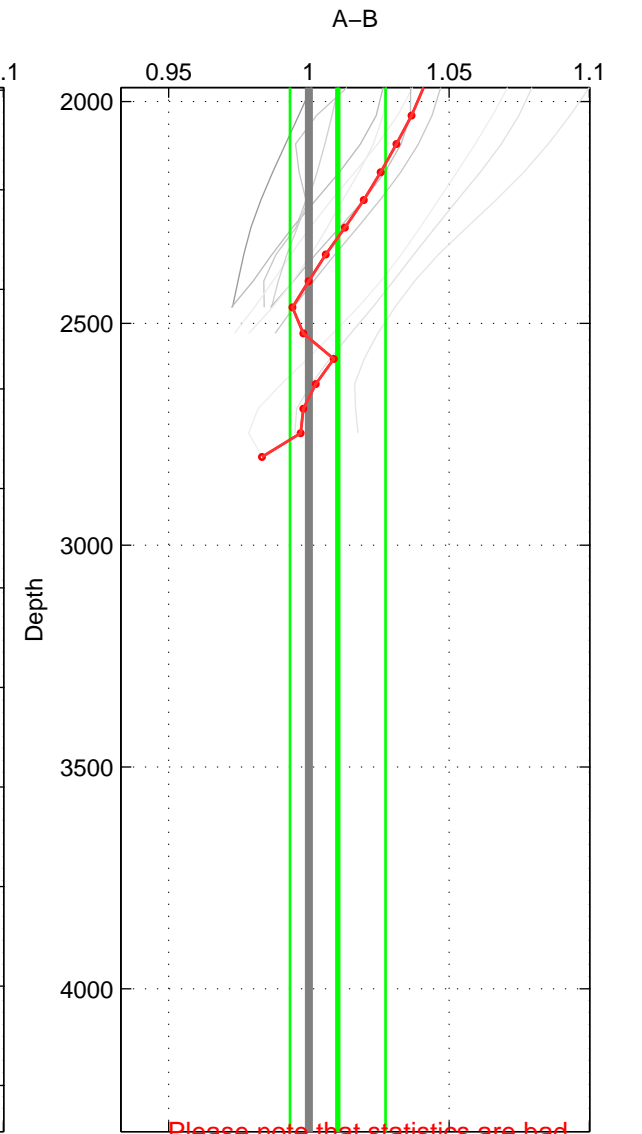

Cruise A (red). Date: Feb 1990 Cruisename: 138-06MT19900123  
 Cruise B (blue). Date: Mar 2010 Cruisename: 256-33RO20100308

\*\*\* "Favourite" values are means of spaces 1 2.

	Offset	O.StDev	Ratio	R.Stdev	Rating
SIGMA:	0.473	0.855	1.004	0.007	4
THETA:	-0.043	1.104	0.999	0.009	4
DEPTH:	1.227	2.105	1.010	0.017	3
FAV.:	0.215	0.980	1.002	0.008	4

Profiles of A: 4  
 Profiles of B: 5  
 Diff profs : 11  
 WMoffset (A-B): 0.47309  
 WMoffset stdev: 0.85542  
 WMratio (A/B): 1.0037  
 WMratio stdev: 0.0070496

Quality (1-5): 4

Profiles of A: 4  
 Profiles of B: 5  
 Diff profs : 11  
 WMoffset (A-B): -0.042857  
 WMoffset stdev: 1.104  
 WMratio (A/B): 0.99934  
 WMratio stdev: 0.0090429

Quality (1-5): 4

Profiles of A: 4  
 Profiles of B: 5  
 Diff profs : 11  
 WMoffset (A-B): 1.2273  
 WMoffset stdev: 2.1047  
 WMratio (A/B): 1.0103  
 WMratio stdev: 0.017032

Quality (1-5): 3

Please note that statistics are bad.