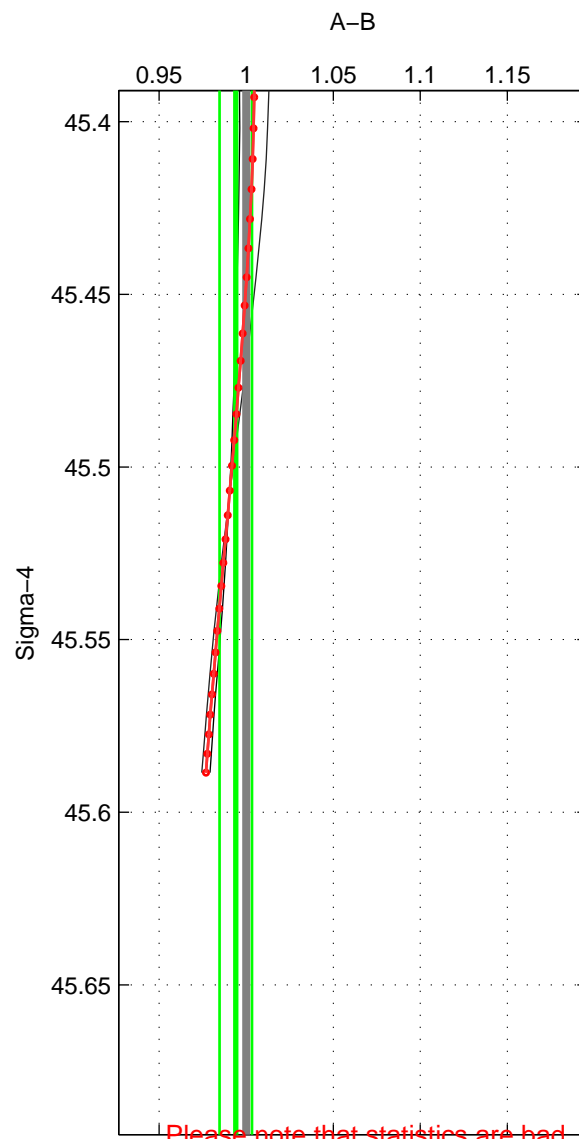

Cruise A (red). Date: May 2000 Cruisename: 689-49UP20000420

Cruise B (blue). Date: Feb 2006 Cruisename: 710-49UP20060113

*** "Favourite" values are means of spaces 2 3.

	Offset	O.StDev	Ratio	R.Stdev	Rating
SIGMA:	-0.917	1.402	0.994	0.009	1
THETA:	-3.632	1.120	0.976	0.007	2
DEPTH:	-3.319	2.277	0.979	0.014	2
FAV. :	-3.476	1.698	0.977	0.011	2

Profiles of A: 3
 Profiles of B: 1
 Diff profs : 2
 WMoffset (A-B): -0.91661
 WMoffset stdev: 1.4018
 WMratio (A/B): 0.99403
 WMratio stdev: 0.0092753

Quality (1-5): 1

Profiles of A: 3
 Profiles of B: 5
 Diff profs : 11
 WMoffset (A-B): -3.6324
 WMoffset stdev: 1.1198
 WMratio (A/B): 0.9759
 WMratio stdev: 0.0072511

Quality (1-5): 2

Profiles of A: 3
 Profiles of B: 5
 Diff profs : 11
 WMoffset (A-B): -3.3194
 WMoffset stdev: 2.2766
 WMratio (A/B): 0.97873
 WMratio stdev: 0.014372

Quality (1-5): 2