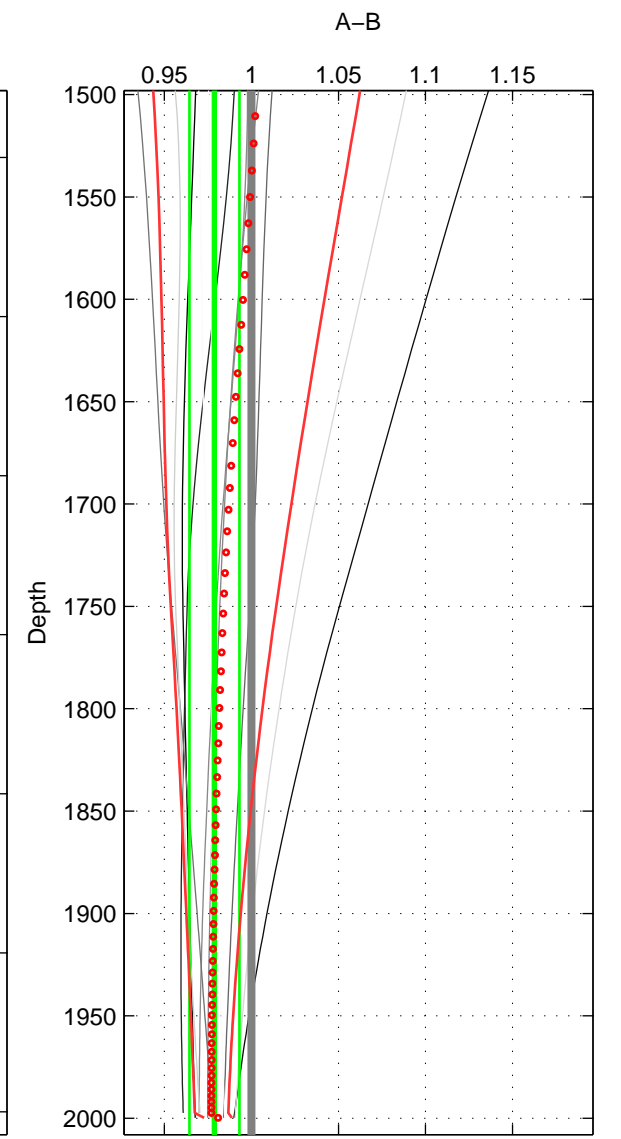

Cruise A (red). Date: May 2000 Cruisename: 689-49UP20000420

Cruise B (blue). Date: Feb 2006 Cruisename: 710-49UP20060113

*** "Favourite" values are means of spaces 2 3.

	Offset	O.StDev	Ratio	R.Stdev	Rating
SIGMA:	-0.917	1.402	0.994	0.009	1
THETA:	-3.632	1.120	0.976	0.007	2
DEPTH:	-3.319	2.277	0.979	0.014	2
FAV. :	-3.476	1.698	0.977	0.011	2

Profiles of A: 3
 Profiles of B: 1
 Diff profs : 2
 WMoffset (A-B): -0.91661
 WMoffset stdev: 1.4018
 WMratio (A/B): 0.99403
 WMratio stdev: 0.0092753

Quality (1-5): 1

Profiles of A: 3
 Profiles of B: 5
 Diff profs : 11
 WMoffset (A-B): -3.6324
 WMoffset stdev: 1.1198
 WMratio (A/B): 0.9759
 WMratio stdev: 0.0072511

Quality (1-5): 2

Profiles of A: 3
 Profiles of B: 5
 Diff profs : 11
 WMoffset (A-B): -3.3194
 WMoffset stdev: 2.2766
 WMratio (A/B): 0.97873
 WMratio stdev: 0.014372

Quality (1-5): 2