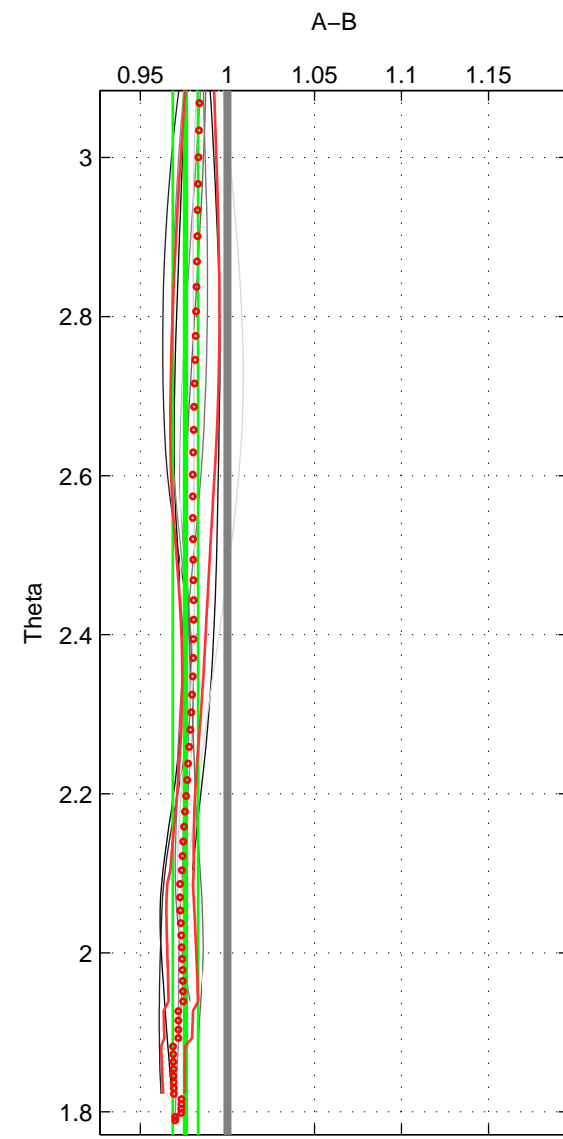

Cruise A (red). Date: May 2000 Cruisename: 689-49UP20000420

Cruise B (blue). Date: Feb 2006 Cruisename: 710-49UP20060113

*** "Favourite" values are means of spaces 2 3.

	Offset	O.StDev	Ratio	R.Stdev	Rating
SIGMA:	-0.917	1.402	0.994	0.009	1
THETA:	-3.632	1.120	0.976	0.007	2
DEPTH:	-3.319	2.277	0.979	0.014	2
FAV. :	-3.476	1.698	0.977	0.011	2

Profiles of A: 3
 Profiles of B: 1
 Diff profs : 2
 WMoffset (A-B): -0.91661
 WMoffset stdev: 1.4018
 WMratio (A/B): 0.99403
 WMratio stdev: 0.0092753

Quality (1-5): 1

Profiles of A: 3
 Profiles of B: 5
 Diff profs : 11
 WMoffset (A-B): -3.6324
 WMoffset stdev: 1.1198
 WMratio (A/B): 0.9759
 WMratio stdev: 0.0072511

Quality (1-5): 2

Profiles of A: 3
 Profiles of B: 5
 Diff profs : 11
 WMoffset (A-B): -3.3194
 WMoffset stdev: 2.2766
 WMratio (A/B): 0.97873
 WMratio stdev: 0.014372

Quality (1-5): 2