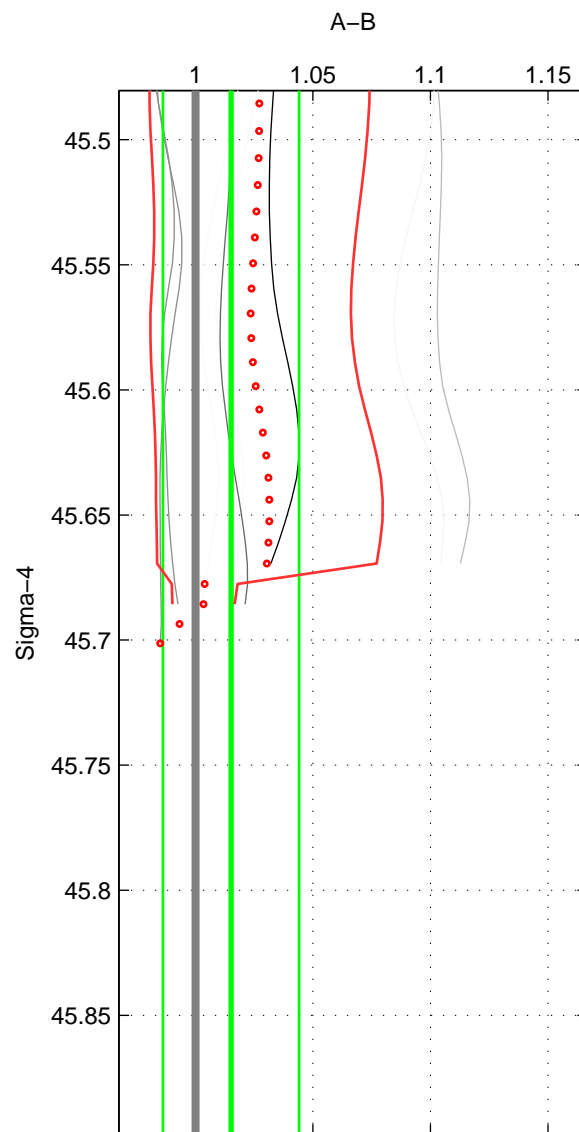

Cruise A (red). Date: Sep 1999 Cruisename: 554-49HG19990804

Cruise B (blue). Date: Jul 2005 Cruisename: 669-49UF20050615

\*\*\* "Favourite" values are means of spaces 1 2.

	Offset	O.StDev	Ratio	R.Stdev	Rating
SIGMA:	2.223	4.382	1.015	0.029	4
THETA:	2.368	4.740	1.016	0.031	4
DEPTH:	4.219	0.311	1.028	0.002	3
FAV.:	2.295	4.561	1.015	0.030	4

Profiles of A: 4  
 Profiles of B: 9  
 Diff profs : 9  
 WMoffset (A-B): 2.2233  
 WMoffset stdev: 4.3817  
 WMratio (A/B): 1.0151  
 WMratio stdev: 0.029015

Quality (1-5): 4

Profiles of A: 4  
 Profiles of B: 9  
 Diff profs : 9  
 WMoffset (A-B): 2.3677  
 WMoffset stdev: 4.7397  
 WMratio (A/B): 1.0155  
 WMratio stdev: 0.030576

Quality (1-5): 4

Profiles of A: 4  
 Profiles of B: 9  
 Diff profs : 9  
 WMoffset (A-B): 4.2191  
 WMoffset stdev: 0.31078  
 WMratio (A/B): 1.0275  
 WMratio stdev: 0.0017706

Quality (1-5): 3

Please note that statistics are bad.