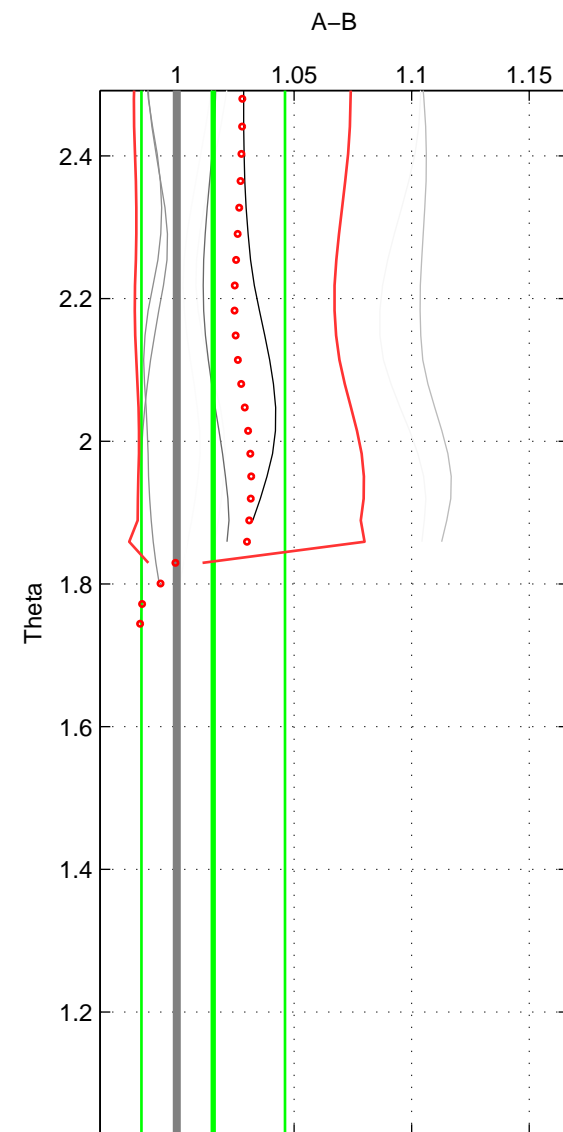

Cruise A (red). Date: Sep 1999 Cruisename: 554-49HG19990804

Cruise B (blue). Date: Jul 2005 Cruisename: 669-49UF20050615

\*\*\* "Favourite" values are means of spaces 1 2.

	Offset	O.StDev	Ratio	R.Stdev	Rating
SIGMA:	2.223	4.382	1.015	0.029	4
THETA:	2.368	4.740	1.016	0.031	4
DEPTH:	4.219	0.311	1.028	0.002	3
FAV.:	2.295	4.561	1.015	0.030	4

Profiles of A: 4  
 Profiles of B: 9  
 Diff profs : 9  
 WMoffset (A-B): 2.2233  
 WMoffset stdev: 4.3817  
 WMratio (A/B): 1.0151  
 WMratio stdev: 0.029015

Quality (1-5): 4

Profiles of A: 4  
 Profiles of B: 9  
 Diff profs : 9  
 WMoffset (A-B): 2.3677  
 WMoffset stdev: 4.7397  
 WMratio (A/B): 1.0155  
 WMratio stdev: 0.030576

Quality (1-5): 4

Profiles of A: 4  
 Profiles of B: 9  
 Diff profs : 9  
 WMoffset (A-B): 4.2191  
 WMoffset stdev: 0.31078  
 WMratio (A/B): 1.0275  
 WMratio stdev: 0.0017706

Quality (1-5): 3

Please note that statistics are bad.