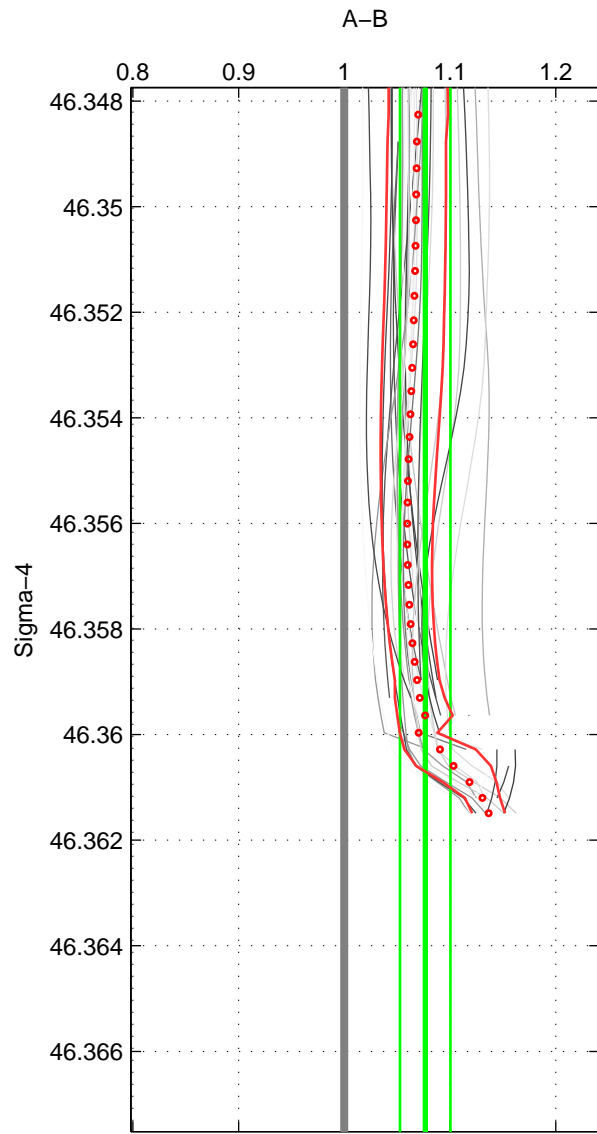

Cruise A (red). Date: Aug 2003 Cruisename: 40-18SN20030806
 Cruise B (blue). Date: Sep 2005 Cruisename: 110-77DN20050819

*** "Favourite" values are means of spaces 1 2.

	Offset	O.StDev	Ratio	R.Stdev	Rating
SIGMA:	0.840	0.251	1.077	0.024	4
THETA:	0.582	0.359	1.046	0.030	4
DEPTH:	0.371	0.247	1.030	0.020	3
FAV.:	0.711	0.305	1.061	0.027	4

Profiles of A: 9
 Profiles of B: 11
 Diff profs : 31
 WMoffset (A-B): 0.83991
 WMoffset stdev: 0.25134
 WMratio (A/B): 1.0766
 WMratio stdev: 0.023924

Quality (1-5): 4

Profiles of A: 9
 Profiles of B: 11
 Diff profs : 31
 WMoffset (A-B): 0.58238
 WMoffset stdev: 0.35891
 WMratio (A/B): 1.0462
 WMratio stdev: 0.029629

Quality (1-5): 4

Profiles of A: 9
 Profiles of B: 11
 Diff profs : 32
 WMoffset (A-B): 0.37122
 WMoffset stdev: 0.2468
 WMratio (A/B): 1.0305
 WMratio stdev: 0.02008

Quality (1-5): 3