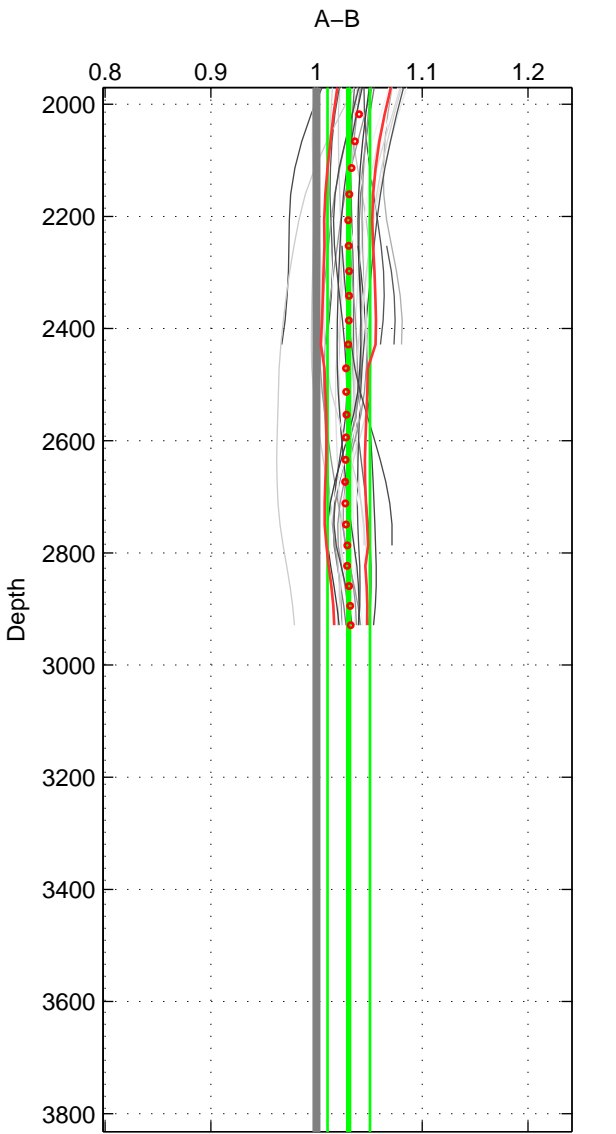

Cruise A (red). Date: Aug 2003 Cruisename: 40-18SN20030806
 Cruise B (blue). Date: Sep 2005 Cruisename: 110-77DN20050819

*** "Favourite" values are means of spaces 1 2.

	Offset	O.StDev	Ratio	R.Stdev	Rating
SIGMA:	0.840	0.251	1.077	0.024	4
THETA:	0.582	0.359	1.046	0.030	4
DEPTH:	0.371	0.247	1.030	0.020	3
FAV.:	0.711	0.305	1.061	0.027	4

Profiles of A: 9
 Profiles of B: 11
 Diff profs : 31
 WMoffset (A-B): 0.83991
 WMoffset stdev: 0.25134
 WMratio (A/B): 1.0766
 WMratio stdev: 0.023924

Quality (1-5): 4

Profiles of A: 9
 Profiles of B: 11
 Diff profs : 31
 WMoffset (A-B): 0.58238
 WMoffset stdev: 0.35891
 WMratio (A/B): 1.0462
 WMratio stdev: 0.029629

Quality (1-5): 4

Profiles of A: 9
 Profiles of B: 11
 Diff profs : 32
 WMoffset (A-B): 0.37122
 WMoffset stdev: 0.2468
 WMratio (A/B): 1.0305
 WMratio stdev: 0.02008

Quality (1-5): 3