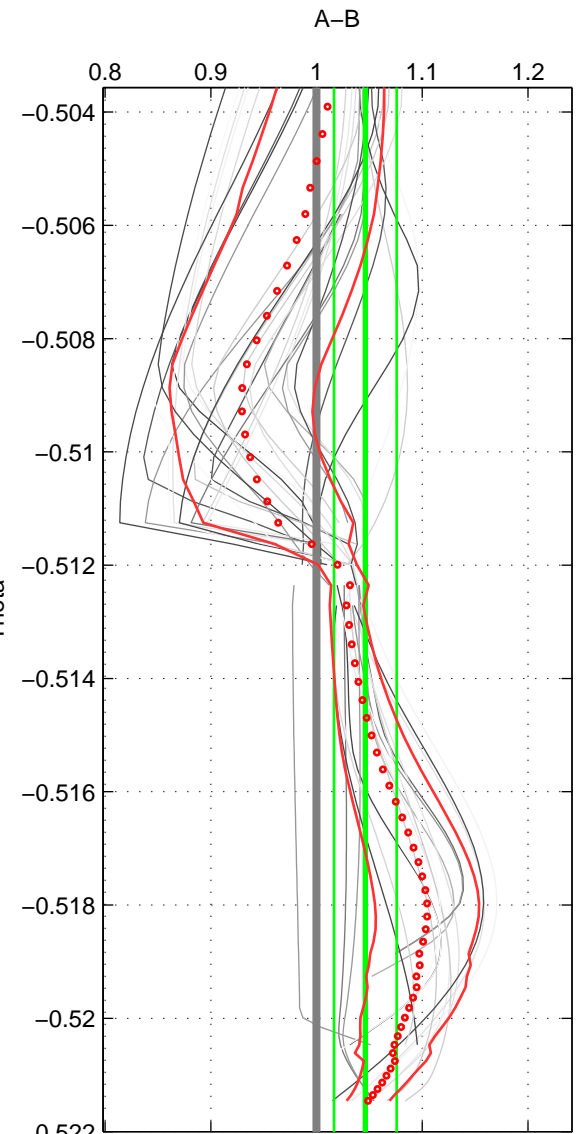

Cruise A (red). Date: Aug 2003 Cruisename: 40-18SN20030806
 Cruise B (blue). Date: Sep 2005 Cruisename: 110-77DN20050819

*** "Favourite" values are means of spaces 1 2.

	Offset	O.StDev	Ratio	R.Stdev	Rating
SIGMA:	0.840	0.251	1.077	0.024	4
THETA:	0.582	0.359	1.046	0.030	4
DEPTH:	0.371	0.247	1.030	0.020	3
FAV.:	0.711	0.305	1.061	0.027	4

Profiles of A: 9
 Profiles of B: 11
 Diff profs : 31
 WMoffset (A-B): 0.83991
 WMoffset stdev: 0.25134
 WMratio (A/B): 1.0766
 WMratio stdev: 0.023924

Quality (1-5): 4

Profiles of A: 9
 Profiles of B: 11
 Diff profs : 31
 WMoffset (A-B): 0.58238
 WMoffset stdev: 0.35891
 WMratio (A/B): 1.0462
 WMratio stdev: 0.029629

Quality (1-5): 4

Profiles of A: 9
 Profiles of B: 11
 Diff profs : 32
 WMoffset (A-B): 0.37122
 WMoffset stdev: 0.2468
 WMratio (A/B): 1.0305
 WMratio stdev: 0.02008

Quality (1-5): 3