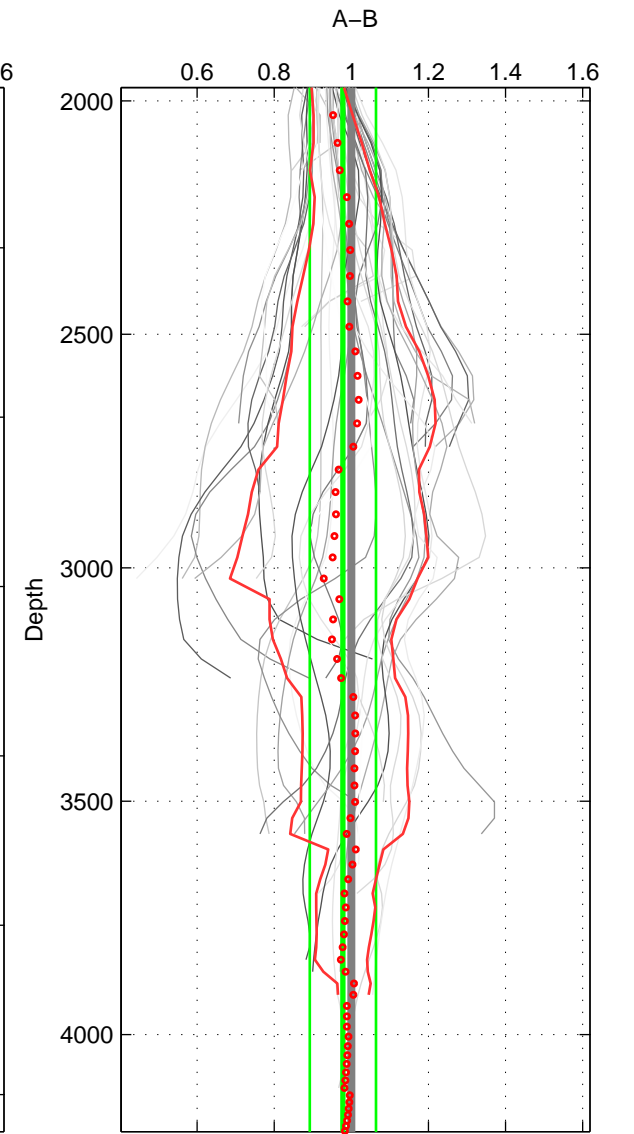

Cruise A (red). Date: May 1997 Cruisename: 152-06MT19970515

Cruise B (blue). Date: Jun 2010 Cruisename: 277-35TH20100608

*** "Favourite" values are means of spaces 1 2 3.

	Offset	O.StDev	Ratio	R.Stdev	Rating
SIGMA:	-0.513	0.627	0.980	0.032	5
THETA:	-1.124	0.637	0.936	0.034	5
DEPTH:	-0.482	1.326	0.978	0.086	5
FAV.:	-0.707	0.864	0.965	0.050	5

Profiles of A: 8
 Profiles of B: 26
 Diff profs: 51
 WMoffset (A-B): -0.5132
 WMoffset stdev: 0.6273
 WMratio (A/B): 0.97972
 WMratio stdev: 0.031579

Quality (1-5): 5

Profiles of A: 8
 Profiles of B: 26
 Diff profs: 51
 WMoffset (A-B): -1.1244
 WMoffset stdev: 0.63731
 WMratio (A/B): 0.93604
 WMratio stdev: 0.033653

Quality (1-5): 5

Profiles of A: 8
 Profiles of B: 26
 Diff profs: 51
 WMoffset (A-B): -0.48214
 WMoffset stdev: 1.326
 WMratio (A/B): 0.97809
 WMratio stdev: 0.085817

Quality (1-5): 5