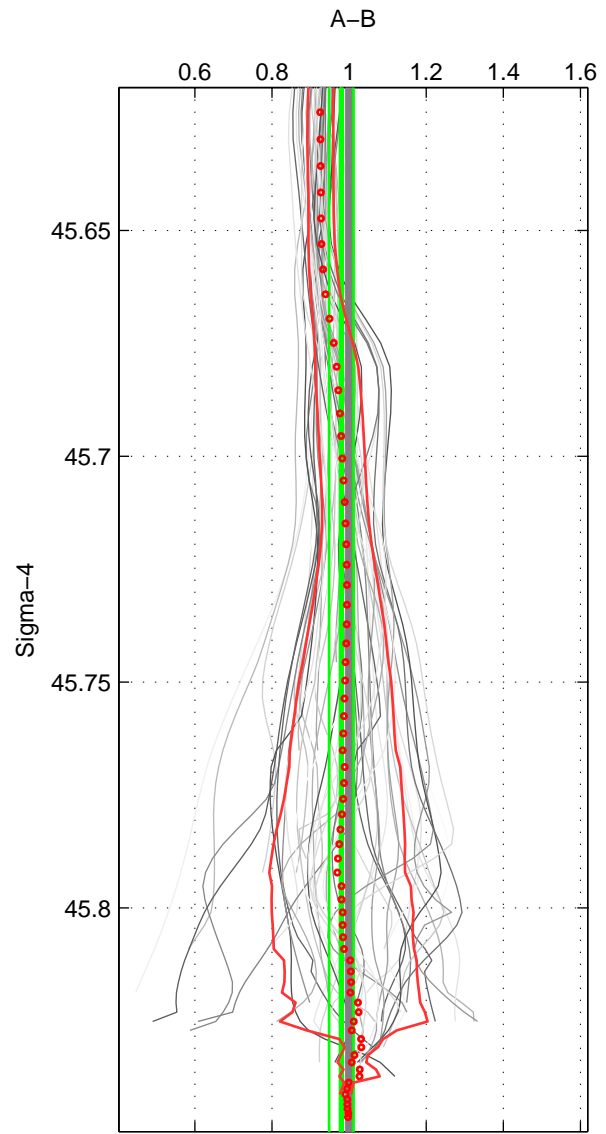

Cruise A (red). Date: May 1997 Cruisename: 152-06MT19970515

Cruise B (blue). Date: Jun 2010 Cruisename: 277-35TH20100608

*** "Favourite" values are means of spaces 1 2 3.

	Offset	O.StDev	Ratio	R.Stdev	Rating
SIGMA:	-0.513	0.627	0.980	0.032	5
THETA:	-1.124	0.637	0.936	0.034	5
DEPTH:	-0.482	1.326	0.978	0.086	5
FAV.:	-0.707	0.864	0.965	0.050	5

Profiles of A: 8
 Profiles of B: 26
 Diff profs: 51
 WMoffset (A-B): -0.5132
 WMoffset stdev: 0.6273
 WMratio (A/B): 0.97972
 WMratio stdev: 0.031579

Quality (1-5): 5

Profiles of A: 8
 Profiles of B: 26
 Diff profs: 51
 WMoffset (A-B): -1.1244
 WMoffset stdev: 0.63731
 WMratio (A/B): 0.93604
 WMratio stdev: 0.033653

Quality (1-5): 5

Profiles of A: 8
 Profiles of B: 26
 Diff profs: 51
 WMoffset (A-B): -0.48214
 WMoffset stdev: 1.326
 WMratio (A/B): 0.97809
 WMratio stdev: 0.085817

Quality (1-5): 5