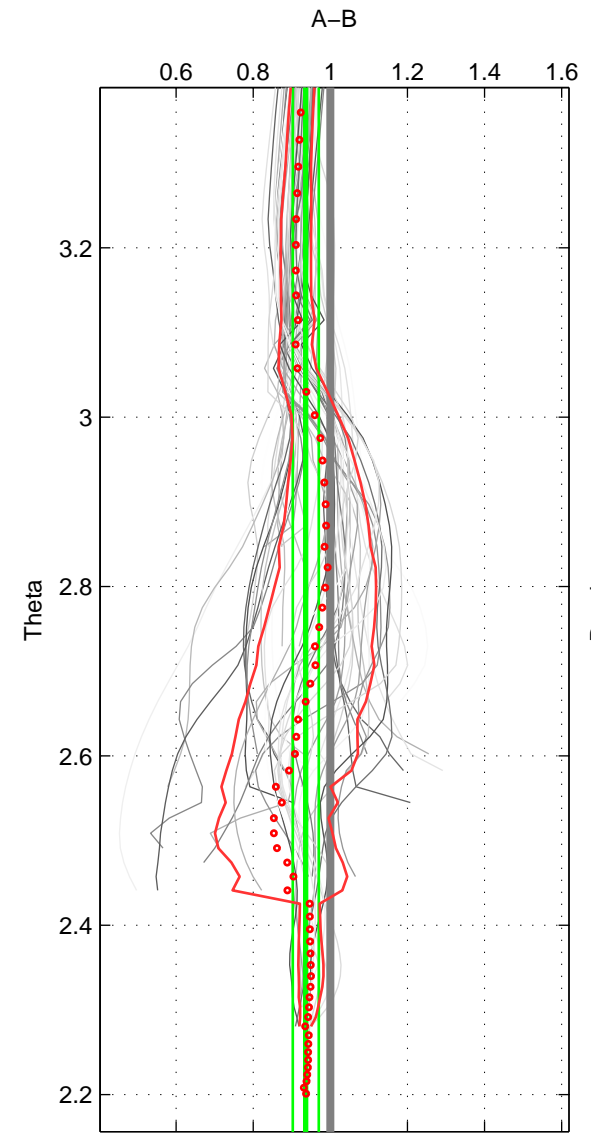

Cruise A (red). Date: May 1997 Cruisename: 152-06MT19970515

Cruise B (blue). Date: Jun 2010 Cruisename: 277-35TH20100608

*** "Favourite" values are means of spaces 1 2 3.

	Offset	O.StDev	Ratio	R.Stdev	Rating
SIGMA:	-0.513	0.627	0.980	0.032	5
THETA:	-1.124	0.637	0.936	0.034	5
DEPTH:	-0.482	1.326	0.978	0.086	5
FAV.:	-0.707	0.864	0.965	0.050	5

Profiles of A: 8
 Profiles of B: 26
 Diff profs: 51
 WMoffset (A-B): -0.5132
 WMoffset stdev: 0.6273
 WMratio (A/B): 0.97972
 WMratio stdev: 0.031579

Quality (1-5): 5

Profiles of A: 8
 Profiles of B: 26
 Diff profs: 51
 WMoffset (A-B): -1.1244
 WMoffset stdev: 0.63731
 WMratio (A/B): 0.93604
 WMratio stdev: 0.033653

Quality (1-5): 5

Profiles of A: 8
 Profiles of B: 26
 Diff profs: 51
 WMoffset (A-B): -0.48214
 WMoffset stdev: 1.326
 WMratio (A/B): 0.97809
 WMratio stdev: 0.085817

Quality (1-5): 5