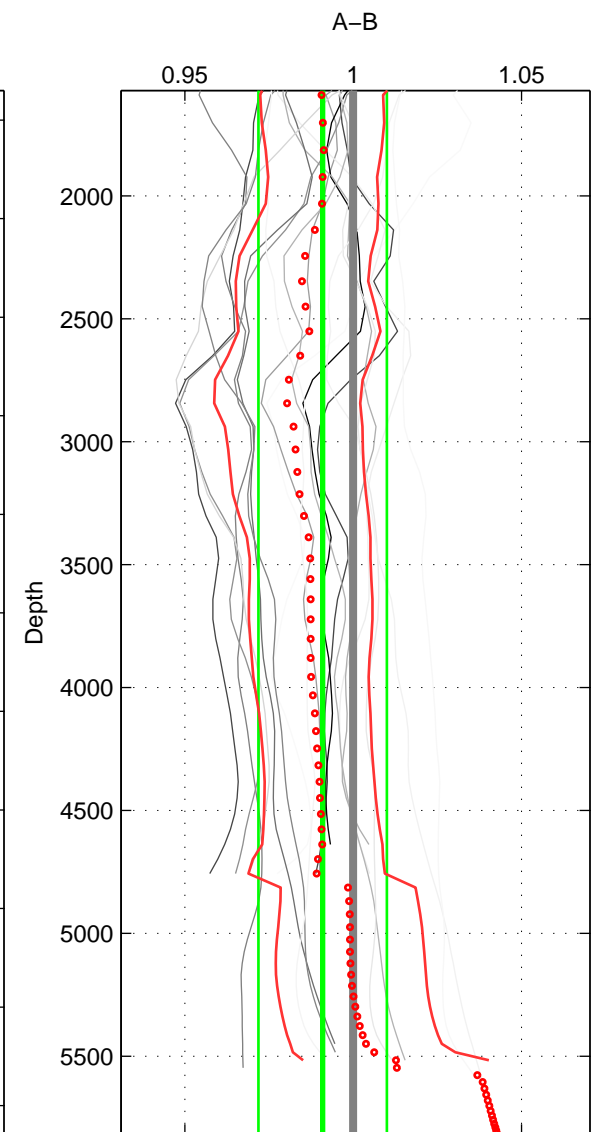

Cruise A (red). Date: Sep 1992 Cruisename: 494-322019920816

Cruise B (blue). Date: Oct 2008 Cruisename: 615-49NZ20081011

\*\*\* "Favourite" values are means of spaces 1 2 3.

	Offset	O.StDev	Ratio	R.Stdev	Rating
SIGMA:	-1.668	2.707	0.989	0.017	5
THETA:	-1.513	2.628	0.990	0.017	5
DEPTH:	-1.367	2.921	0.991	0.019	5
FAV. :	-1.516	2.752	0.990	0.018	5

Profiles of A: 9  
 Profiles of B: 3  
 Diff profs : 17  
 WMoffset (A-B): -1.6684  
 WMoffset stdev: 2.7067  
 WMratio (A/B): 0.98933  
 WMratio stdev: 0.017272

Quality (1-5): 5

Profiles of A: 9  
 Profiles of B: 3  
 Diff profs : 17  
 WMoffset (A-B): -1.5126  
 WMoffset stdev: 2.6277  
 WMratio (A/B): 0.99035  
 WMratio stdev: 0.016706

Quality (1-5): 5

Profiles of A: 9  
 Profiles of B: 3  
 Diff profs : 17  
 WMoffset (A-B): -1.3672  
 WMoffset stdev: 2.9213  
 WMratio (A/B): 0.99096  
 WMratio stdev: 0.019084

Quality (1-5): 5