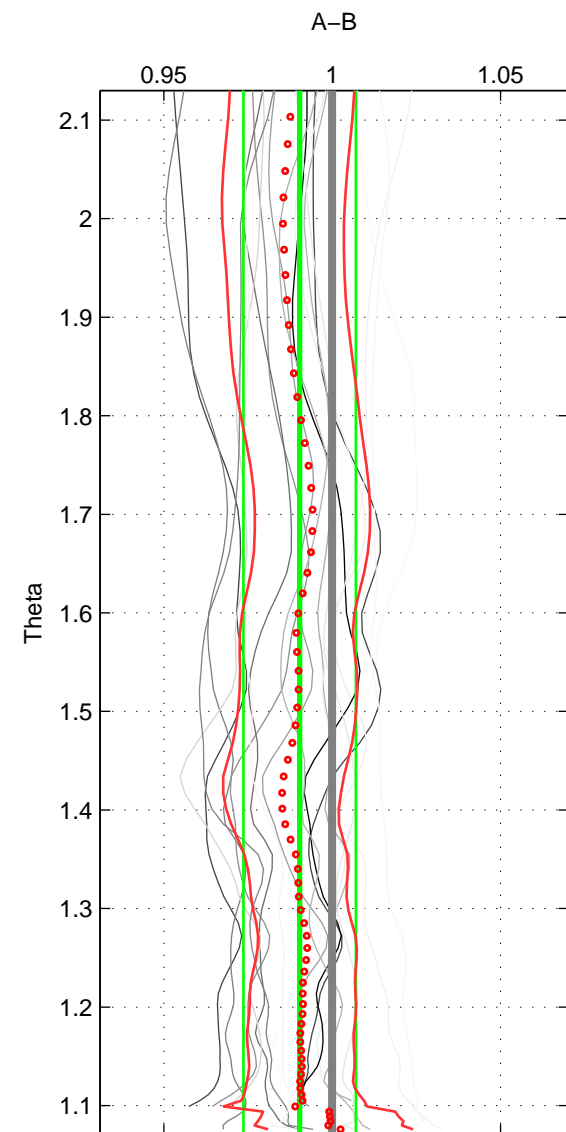

Cruise A (red). Date: Sep 1992 Cruisename: 494-322019920816

Cruise B (blue). Date: Oct 2008 Cruisename: 615-49NZ20081011

\*\*\* "Favourite" values are means of spaces 1 2 3.

	Offset	O.StDev	Ratio	R.Stdev	Rating
SIGMA:	-1.668	2.707	0.989	0.017	5
THETA:	-1.513	2.628	0.990	0.017	5
DEPTH:	-1.367	2.921	0.991	0.019	5
FAV. :	-1.516	2.752	0.990	0.018	5

Profiles of A: 9  
 Profiles of B: 3  
 Diff profs : 17  
 WMoffset (A-B): -1.6684  
 WMoffset stdev: 2.7067  
 WMratio (A/B): 0.98933  
 WMratio stdev: 0.017272

Quality (1-5): 5

Profiles of A: 9  
 Profiles of B: 3  
 Diff profs : 17  
 WMoffset (A-B): -1.5126  
 WMoffset stdev: 2.6277  
 WMratio (A/B): 0.99035  
 WMratio stdev: 0.016706

Quality (1-5): 5

Profiles of A: 9  
 Profiles of B: 3  
 Diff profs : 17  
 WMoffset (A-B): -1.3672  
 WMoffset stdev: 2.9213  
 WMratio (A/B): 0.99096  
 WMratio stdev: 0.019084

Quality (1-5): 5