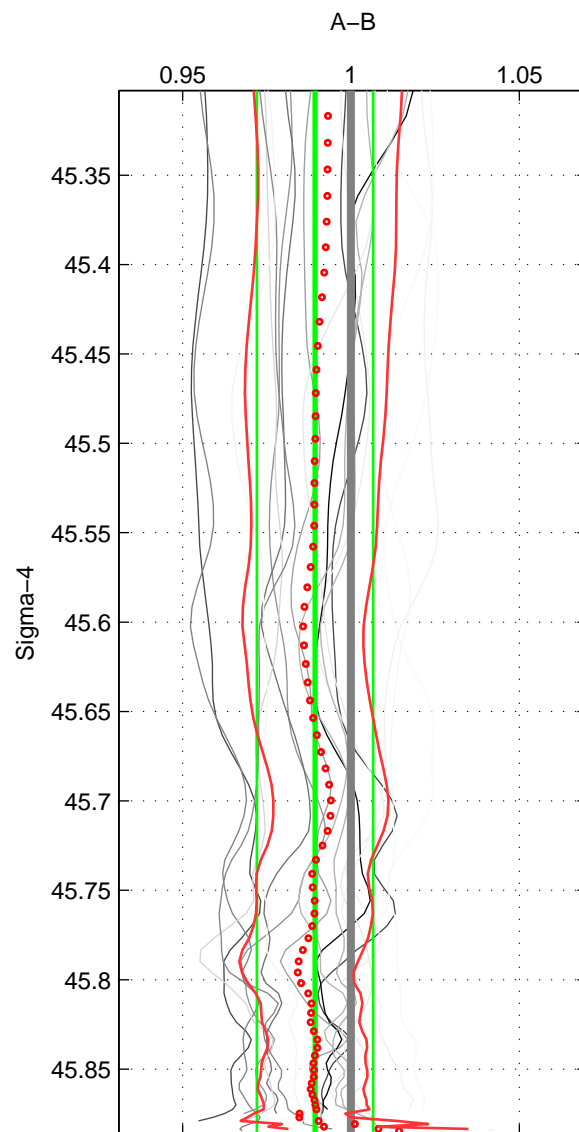

Cruise A (red). Date: Sep 1992 Cruisename: 494-322019920816

Cruise B (blue). Date: Oct 2008 Cruisename: 615-49NZ20081011

\*\*\* "Favourite" values are means of spaces 1 2 3.

	Offset	O.StDev	Ratio	R.Stdev	Rating
SIGMA:	-1.668	2.707	0.989	0.017	5
THETA:	-1.513	2.628	0.990	0.017	5
DEPTH:	-1.367	2.921	0.991	0.019	5
FAV. :	-1.516	2.752	0.990	0.018	5

Profiles of A: 9  
 Profiles of B: 3  
 Diff profs : 17  
 WMoffset (A-B): -1.6684  
 WMoffset stdev: 2.7067  
 WMratio (A/B): 0.98933  
 WMratio stdev: 0.017272

Quality (1-5): 5

Profiles of A: 9  
 Profiles of B: 3  
 Diff profs : 17  
 WMoffset (A-B): -1.5126  
 WMoffset stdev: 2.6277  
 WMratio (A/B): 0.99035  
 WMratio stdev: 0.016706

Quality (1-5): 5

Profiles of A: 9  
 Profiles of B: 3  
 Diff profs : 17  
 WMoffset (A-B): -1.3672  
 WMoffset stdev: 2.9213  
 WMratio (A/B): 0.99096  
 WMratio stdev: 0.019084

Quality (1-5): 5