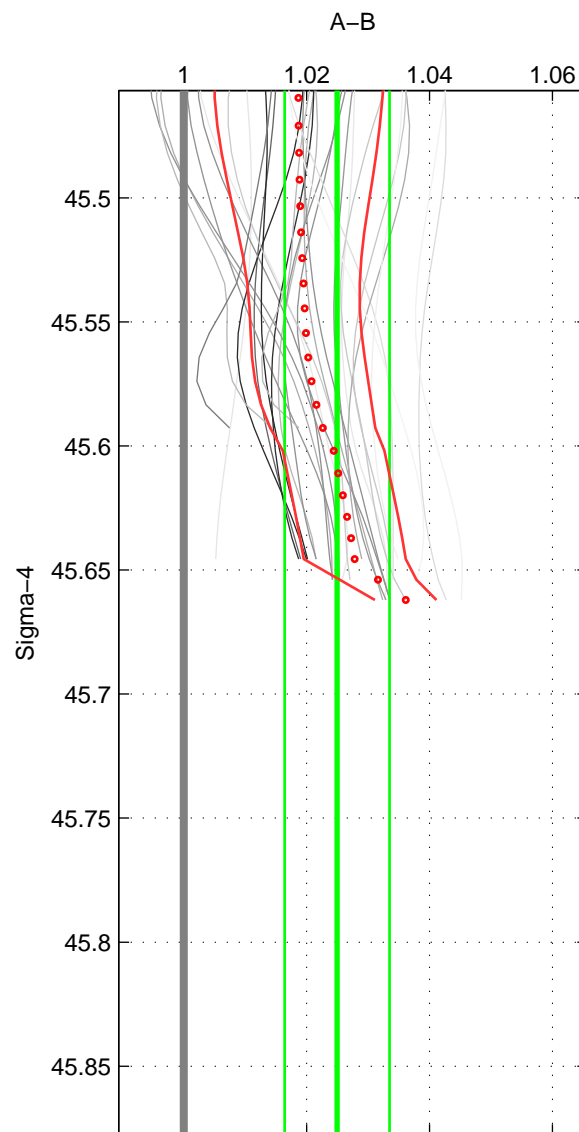

Cruise A (red). Date: Mar 1989 Cruisename: 507-32MW19890206

Cruise B (blue). Date: Apr 2007 Cruisename: 674-49UF20070424

*** "Favourite" values are means of spaces 1 2.

	Offset	O.StDev	Ratio	R.Stdev	Rating
SIGMA:	3.220	1.111	1.025	0.009	4
THETA:	3.169	1.043	1.025	0.008	4
DEPTH:	3.755	0.363	1.029	0.002	3
FAV.:	3.194	1.077	1.025	0.008	4

Profiles of A: 11
 Profiles of B: 3
 Diff profs : 29
 WMoffset (A-B): 3.2198
 WMoffset stdev: 1.1105
 WMratio (A/B): 1.025
 WMratio stdev: 0.0085312

Quality (1-5): 4

Profiles of A: 11
 Profiles of B: 3
 Diff profs : 29
 WMoffset (A-B): 3.1689
 WMoffset stdev: 1.0429
 WMratio (A/B): 1.0246
 WMratio stdev: 0.0080165

Quality (1-5): 4

Profiles of A: 11
 Profiles of B: 3
 Diff profs : 29
 WMoffset (A-B): 3.7549
 WMoffset stdev: 0.3629
 WMratio (A/B): 1.0291
 WMratio stdev: 0.0019976

Quality (1-5): 3

Please note that statistics are bad.