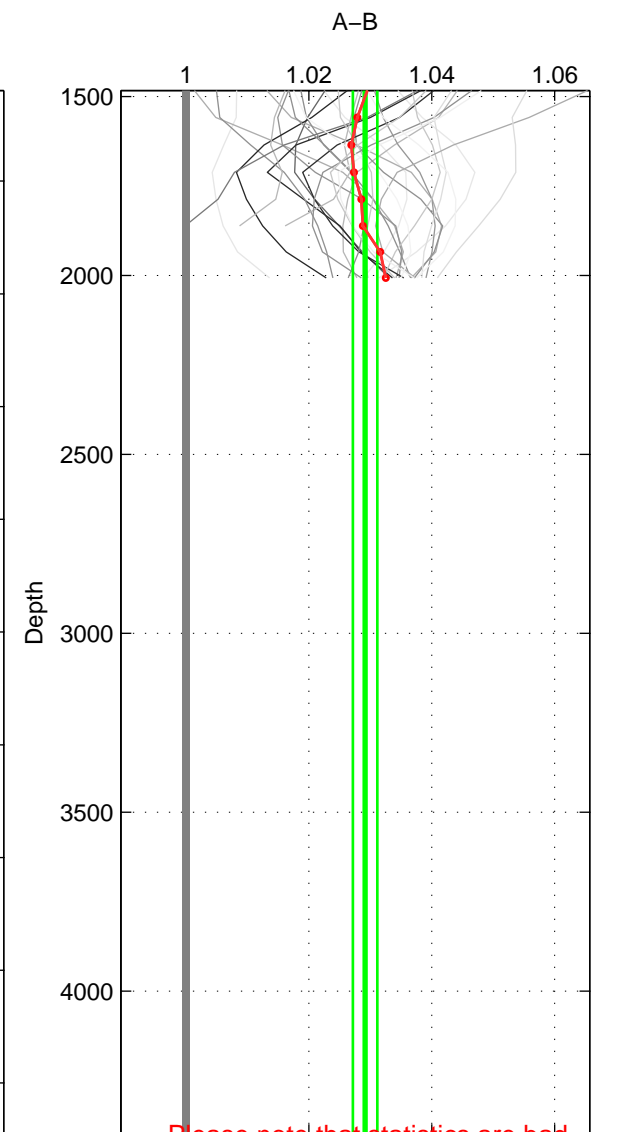

Cruise A (red). Date: Mar 1989 Cruisename: 507-32MW19890206

Cruise B (blue). Date: Apr 2007 Cruisename: 674-49UF20070424

*** "Favourite" values are means of spaces 1 2.

	Offset	O.StDev	Ratio	R.Stdev	Rating
SIGMA:	3.220	1.111	1.025	0.009	4
THETA:	3.169	1.043	1.025	0.008	4
DEPTH:	3.755	0.363	1.029	0.002	3
FAV.:	3.194	1.077	1.025	0.008	4

Profiles of A: 11
 Profiles of B: 3
 Diff profs : 29
 WMoffset (A-B): 3.2198
 WMoffset stdev: 1.1105
 WMratio (A/B): 1.025
 WMratio stdev: 0.0085312

Quality (1-5): 4

Profiles of A: 11
 Profiles of B: 3
 Diff profs : 29
 WMoffset (A-B): 3.1689
 WMoffset stdev: 1.0429
 WMratio (A/B): 1.0246
 WMratio stdev: 0.0080165

Quality (1-5): 4

Profiles of A: 11
 Profiles of B: 3
 Diff profs : 29
 WMoffset (A-B): 3.7549
 WMoffset stdev: 0.3629
 WMratio (A/B): 1.0291
 WMratio stdev: 0.0019976

Quality (1-5): 3

Please note that statistics are bad.