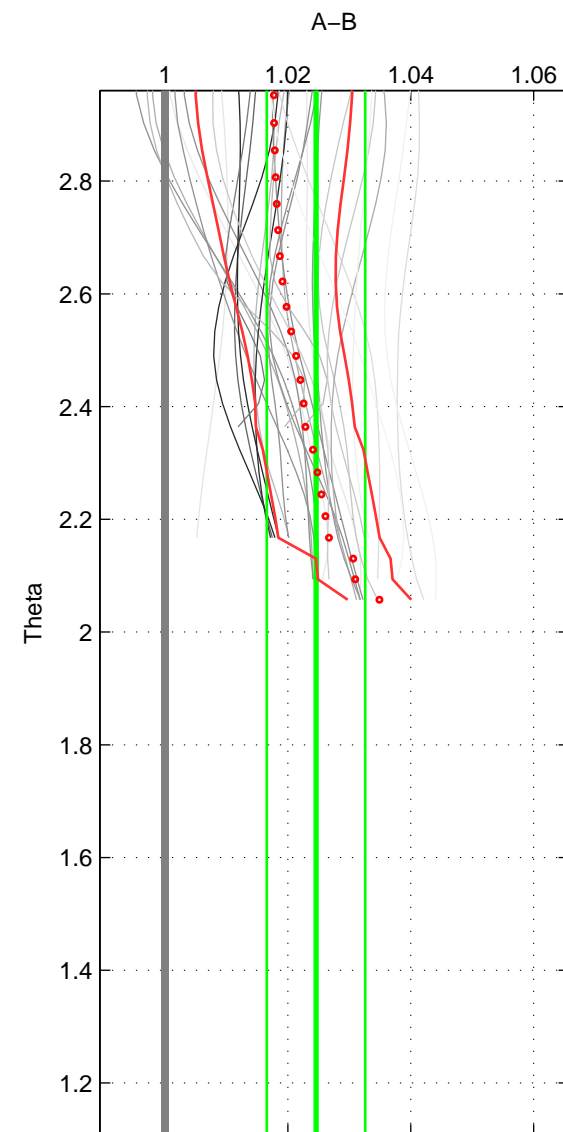

Cruise A (red). Date: Mar 1989 Cruisename: 507-32MW19890206

Cruise B (blue). Date: Apr 2007 Cruisename: 674-49UF20070424

*** "Favourite" values are means of spaces 1 2.

	Offset	O.StDev	Ratio	R.Stdev	Rating
SIGMA:	3.220	1.111	1.025	0.009	4
THETA:	3.169	1.043	1.025	0.008	4
DEPTH:	3.755	0.363	1.029	0.002	3
FAV.:	3.194	1.077	1.025	0.008	4

Profiles of A: 11
 Profiles of B: 3
 Diff profs : 29
 WMoffset (A-B): 3.2198
 WMoffset stdev: 1.1105
 WMratio (A/B): 1.025
 WMratio stdev: 0.0085312

Quality (1-5): 4

Profiles of A: 11
 Profiles of B: 3
 Diff profs : 29
 WMoffset (A-B): 3.1689
 WMoffset stdev: 1.0429
 WMratio (A/B): 1.0246
 WMratio stdev: 0.0080165

Quality (1-5): 4

Profiles of A: 11
 Profiles of B: 3
 Diff profs : 29
 WMoffset (A-B): 3.7549
 WMoffset stdev: 0.3629
 WMratio (A/B): 1.0291
 WMratio stdev: 0.0019976

Quality (1-5): 3

Please note that statistics are bad.