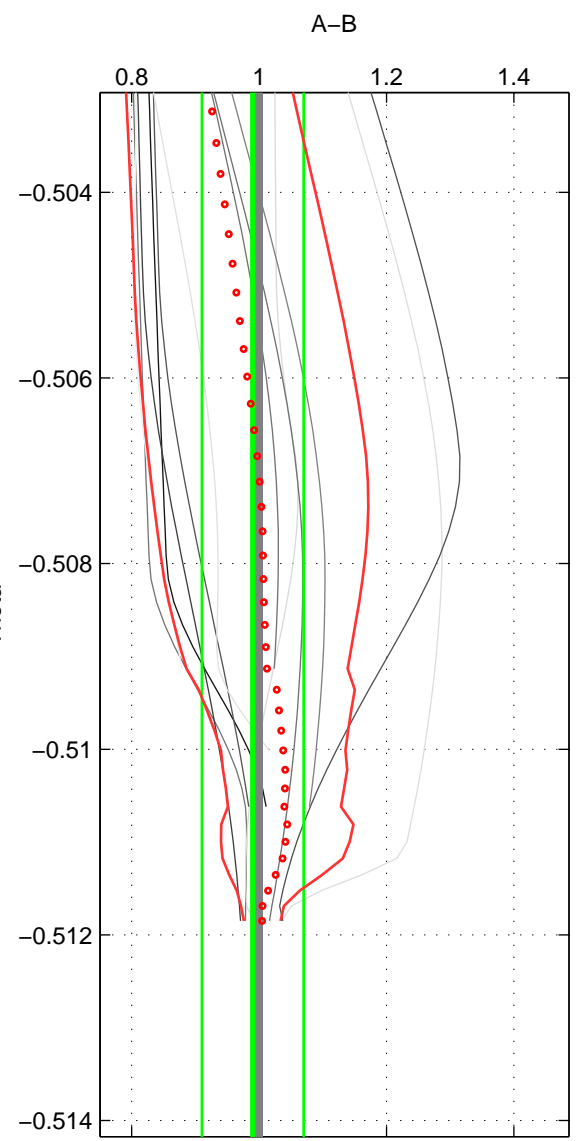

Cruise A (red). Date: May 2002 Cruisename: 51-32H120020505  
 Cruise B (blue). Date: Aug 2004 Cruisename: 56-32H120040718

\*\*\* "Favourite" values are those of space 2.

	Offset	O.StDev	Ratio	R.Stdev	Rating
SIGMA:	-1.862	0.391	0.868	0.019	2
THETA:	-0.170	1.041	0.990	0.080	5
DEPTH:	-1.491	0.254	0.888	0.019	2
FAV.:	-0.170	1.041	0.990	0.080	5

Please note that statistics are bad.  
 Profiles of A: 3  
 Profiles of B: 2  
 Diff profs: 3  
 WMoffset (A-B): -1.8621  
 WMoffset stdev: 0.39053  
 WMratio (A/B): 0.86775  
 WMratio stdev: 0.019428

Quality (1-5): 2

Profiles of A: 3  
 Profiles of B: 6  
 Diff profs: 12  
 WMoffset (A-B): -0.17012  
 WMoffset stdev: 1.0407  
 WMratio (A/B): 0.99008  
 WMratio stdev: 0.079852

Quality (1-5): 5

Please note that statistics are bad.  
 Profiles of A: 3  
 Profiles of B: 5  
 Diff profs: 9  
 WMoffset (A-B): -1.4914  
 WMoffset stdev: 0.25449  
 WMratio (A/B): 0.88756  
 WMratio stdev: 0.018865