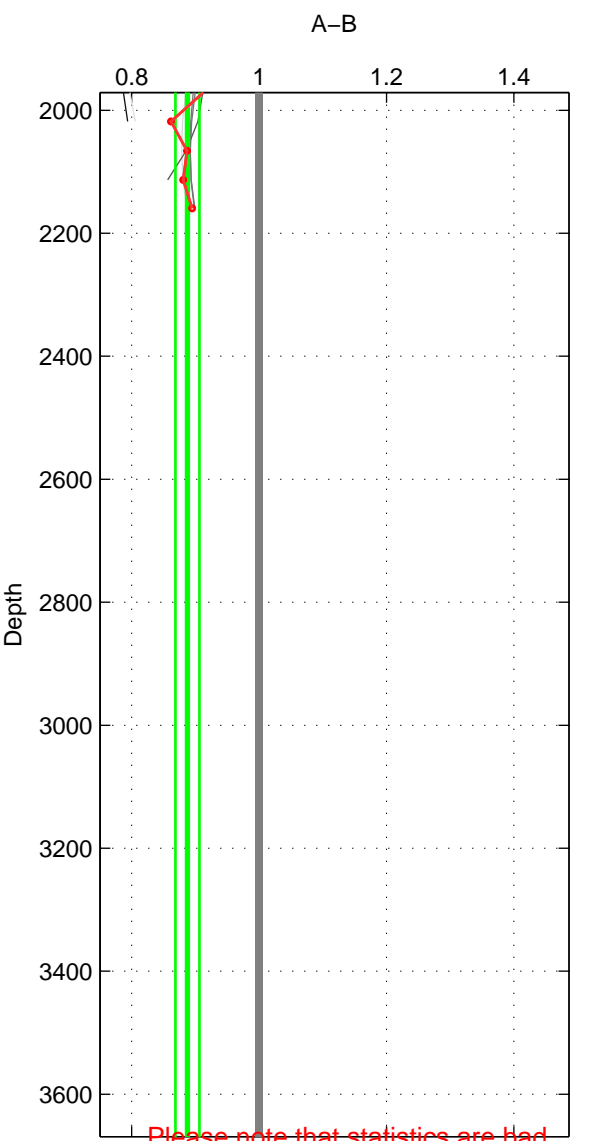

Cruise A (red). Date: May 2002 Cruisename: 51-32H120020505  
 Cruise B (blue). Date: Aug 2004 Cruisename: 56-32H120040718

\*\*\* "Favourite" values are those of space 2.

	Offset	O.StDev	Ratio	R.Stdev	Rating
SIGMA:	-1.862	0.391	0.868	0.019	2
THETA:	-0.170	1.041	0.990	0.080	5
DEPTH:	-1.491	0.254	0.888	0.019	2
FAV.:	-0.170	1.041	0.990	0.080	5

Please note that statistics are bad.  
 Profiles of A: 3  
 Profiles of B: 2  
 Diff profs: 3  
 WMoffset (A-B): -1.8621  
 WMoffset stdev: 0.39053  
 WMratio (A/B): 0.86775  
 WMratio stdev: 0.019428

Quality (1-5): 2

Profiles of A: 3  
 Profiles of B: 6  
 Diff profs: 12  
 WMoffset (A-B): -0.17012  
 WMoffset stdev: 1.0407  
 WMratio (A/B): 0.99008  
 WMratio stdev: 0.079852

Quality (1-5): 5

Please note that statistics are bad.  
 Profiles of A: 3  
 Profiles of B: 5  
 Diff profs: 9  
 WMoffset (A-B): -1.4914  
 WMoffset stdev: 0.25449  
 WMratio (A/B): 0.88756  
 WMratio stdev: 0.018865