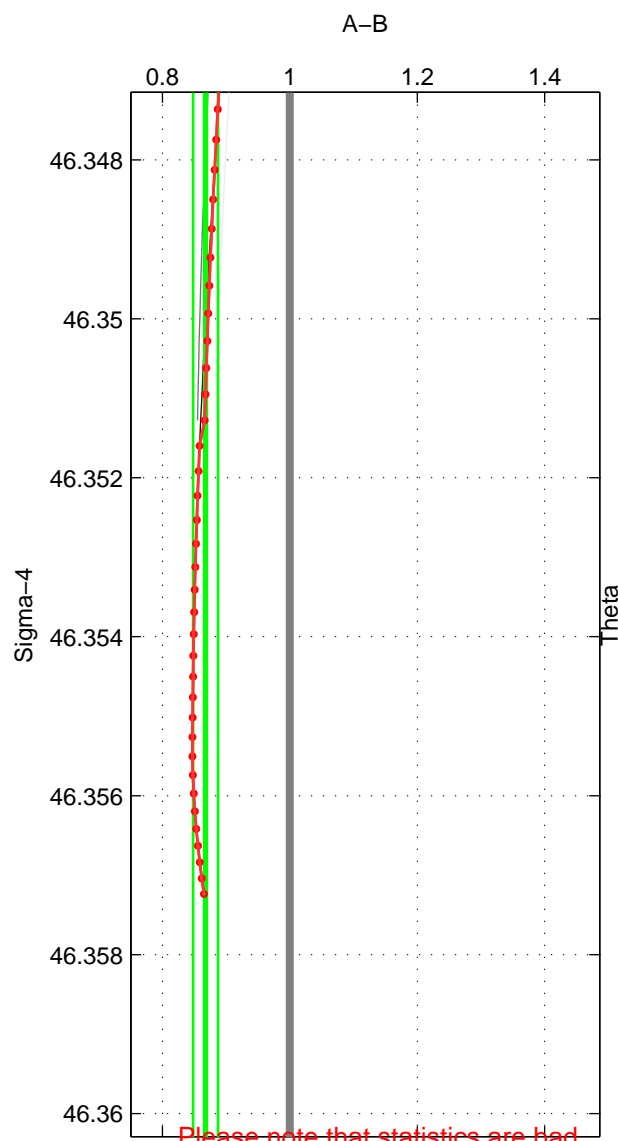

Cruise A (red). Date: May 2002 Cruisename: 51-32H120020505  
 Cruise B (blue). Date: Aug 2004 Cruisename: 56-32H120040718

\*\*\* "Favourite" values are those of space 2.

	Offset	O.StDev	Ratio	R.Stdev	Rating
SIGMA:	-1.862	0.391	0.868	0.019	2
THETA:	-0.170	1.041	0.990	0.080	5
DEPTH:	-1.491	0.254	0.888	0.019	2
FAV.:	-0.170	1.041	0.990	0.080	5

Please note that statistics are bad.  
 Profiles of A: 3  
 Profiles of B: 2  
 Diff profs: 3  
 WMoffset (A-B): -1.8621  
 WMoffset stdev: 0.39053  
 WMratio (A/B): 0.86775  
 WMratio stdev: 0.019428

Quality (1-5): 2

Profiles of A: 3  
 Profiles of B: 6  
 Diff profs: 12  
 WMoffset (A-B): -0.17012  
 WMoffset stdev: 1.0407  
 WMratio (A/B): 0.99008  
 WMratio stdev: 0.079852

Quality (1-5): 5

Please note that statistics are bad.  
 Profiles of A: 3  
 Profiles of B: 5  
 Diff profs: 9  
 WMoffset (A-B): -1.4914  
 WMoffset stdev: 0.25449  
 WMratio (A/B): 0.88756  
 WMratio stdev: 0.018865