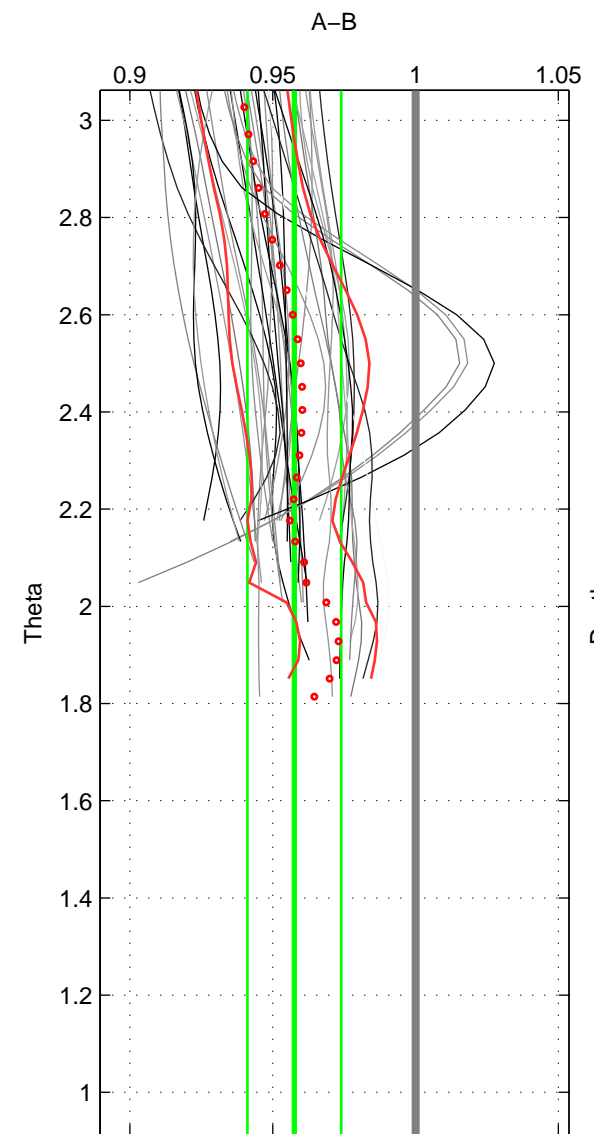

Cruise A (red). Date: Oct 1998 Cruisename: 686-49UP19980916  
 Cruise B (blue). Date: Feb 2007 Cruisename: 714-49UP20070118

\*\*\* "Favourite" values are those of space 2.

	Offset	O.StDev	Ratio	R.Stdev	Rating
SIGMA:	-5.974	2.347	0.957	0.018	4
THETA:	-6.062	2.155	0.958	0.016	5
DEPTH:	-6.035	0.482	0.955	0.005	3
FAV. :	-6.062	2.155	0.958	0.016	5

Profiles of A: 20  
 Profiles of B: 25  
 Diff profs : 37  
 WMoffset (A-B): -5.9739  
 WMoffset stdev: 2.347  
 WMratio (A/B): 0.9569  
 WMratio stdev: 0.01824

Quality (1-5): 4

Profiles of A: 20  
 Profiles of B: 25  
 Diff profs : 37  
 WMoffset (A-B): -6.0618  
 WMoffset stdev: 2.1551  
 WMratio (A/B): 0.95757  
 WMratio stdev: 0.01638

Quality (1-5): 5

Profiles of A: 20  
 Profiles of B: 25  
 Diff profs : 37  
 WMoffset (A-B): -6.0348  
 WMoffset stdev: 0.48202  
 WMratio (A/B): 0.95541  
 WMratio stdev: 0.0045565

Quality (1-5): 3

Please note that statistics are bad.