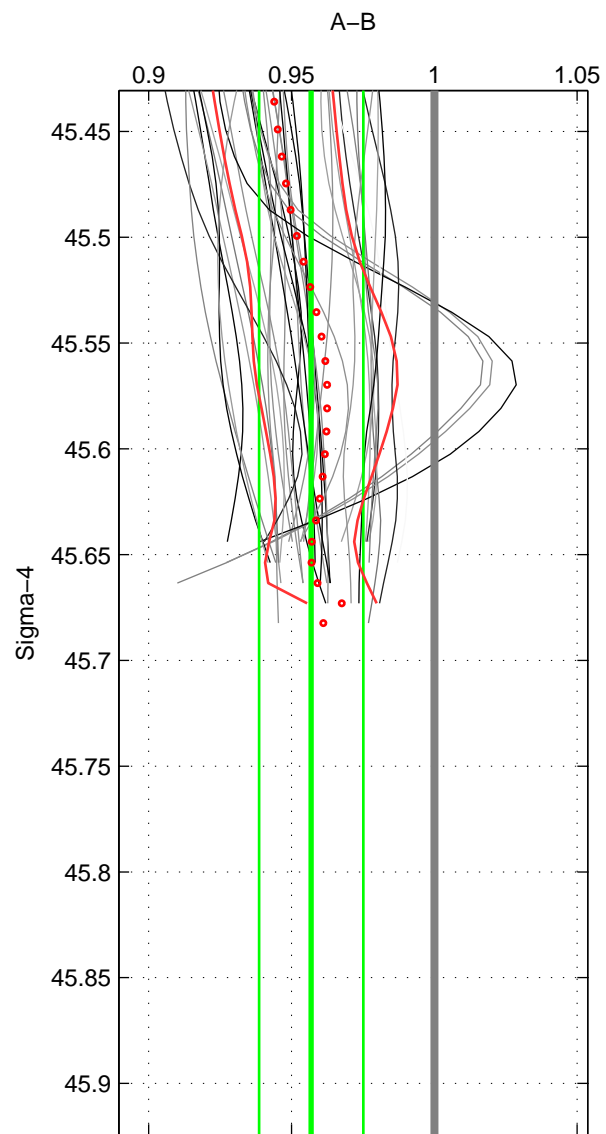

Cruise A (red). Date: Oct 1998 Cruisename: 686-49UP19980916  
 Cruise B (blue). Date: Feb 2007 Cruisename: 714-49UP20070118

\*\*\* "Favourite" values are those of space 2.

	Offset	O.StDev	Ratio	R.Stdev	Rating
SIGMA:	-5.974	2.347	0.957	0.018	4
THETA:	-6.062	2.155	0.958	0.016	5
DEPTH:	-6.035	0.482	0.955	0.005	3
FAV. :	-6.062	2.155	0.958	0.016	5

Profiles of A: 20  
 Profiles of B: 25  
 Diff profs : 37  
 WMoffset (A-B): -5.9739  
 WMoffset stdev: 2.347  
 WMratio (A/B): 0.9569  
 WMratio stdev: 0.01824

Quality (1-5): 4

Profiles of A: 20  
 Profiles of B: 25  
 Diff profs : 37  
 WMoffset (A-B): -6.0618  
 WMoffset stdev: 2.1551  
 WMratio (A/B): 0.95757  
 WMratio stdev: 0.01638

Quality (1-5): 5

Profiles of A: 20  
 Profiles of B: 25  
 Diff profs : 37  
 WMoffset (A-B): -6.0348  
 WMoffset stdev: 0.48202  
 WMratio (A/B): 0.95541  
 WMratio stdev: 0.0045565

Quality (1-5): 3

Please note that statistics are bad.