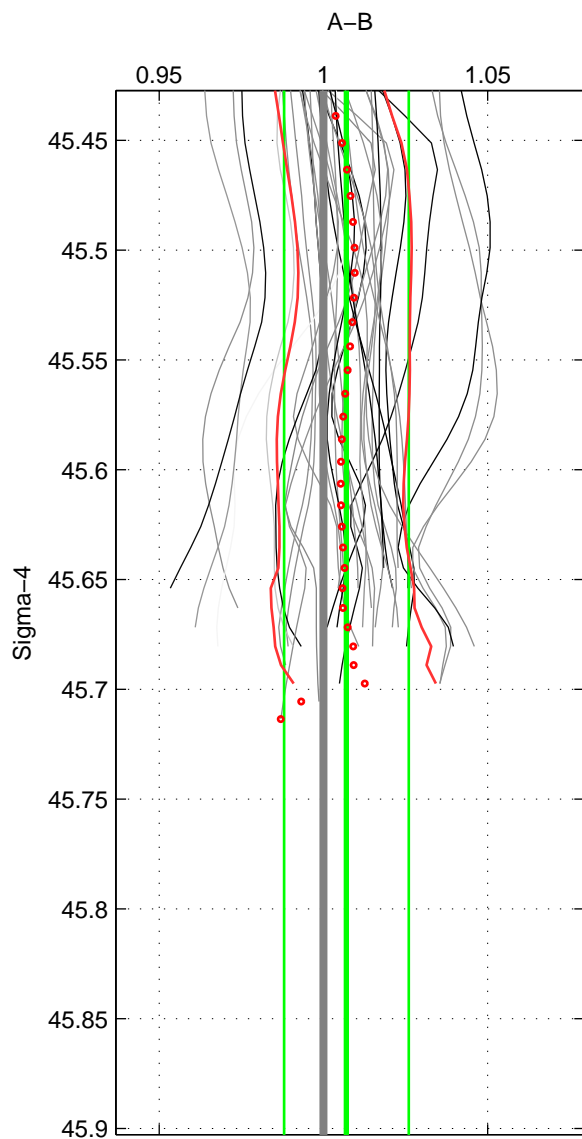

Cruise A (red). Date: Oct 2000 Cruisename: 555-49HG20000912

Cruise B (blue). Date: Jul 2002 Cruisename: 697-49UP20020620

*** "Favourite" values are those of space 1.

	Offset	O.StDev	Ratio	R.Stdev	Rating
SIGMA:	1.097	2.944	1.007	0.019	5
THETA:	0.804	2.760	1.005	0.018	4
DEPTH:	1.195	0.298	1.008	0.002	3
FAV.:	1.097	2.944	1.007	0.019	5

Profiles of A: 11
 Profiles of B: 24
 Diff profs : 33
 WMoffset (A-B): 1.0965
 WMoffset stdev: 2.944
 WMratio (A/B): 1.007
 WMratio stdev: 0.018978

Quality (1-5): 5

Profiles of A: 11
 Profiles of B: 24
 Diff profs : 33
 WMoffset (A-B): 0.80429
 WMoffset stdev: 2.76
 WMratio (A/B): 1.0052
 WMratio stdev: 0.017943

Quality (1-5): 4

Profiles of A: 11
 Profiles of B: 24
 Diff profs : 33
 WMoffset (A-B): 1.1951
 WMoffset stdev: 0.29828
 WMratio (A/B): 1.0077
 WMratio stdev: 0.0021185

Quality (1-5): 3

Please note that statistics are bad.