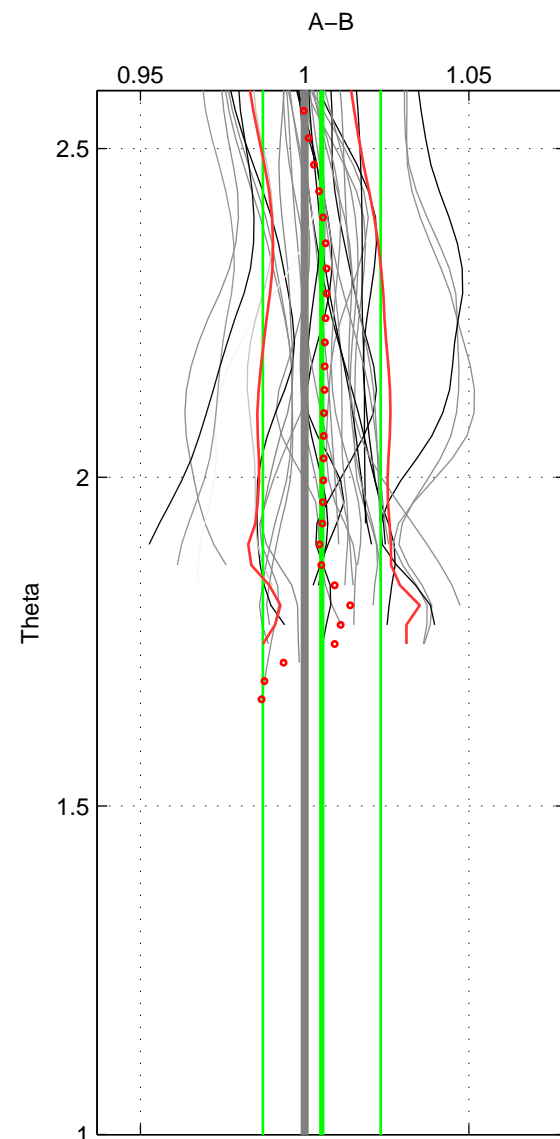

Cruise A (red). Date: Oct 2000 Cruisename: 555-49HG20000912

Cruise B (blue). Date: Jul 2002 Cruisename: 697-49UP20020620

*** "Favourite" values are those of space 1.

	Offset	O.StDev	Ratio	R.Stdev	Rating
SIGMA:	1.097	2.944	1.007	0.019	5
THETA:	0.804	2.760	1.005	0.018	4
DEPTH:	1.195	0.298	1.008	0.002	3
FAV.:	1.097	2.944	1.007	0.019	5

Profiles of A: 11
 Profiles of B: 24
 Diff profs : 33
 WMoffset (A-B): 1.0965
 WMoffset stdev: 2.944
 WMratio (A/B): 1.007
 WMratio stdev: 0.018978

Quality (1-5): 5

Profiles of A: 11
 Profiles of B: 24
 Diff profs : 33
 WMoffset (A-B): 0.80429
 WMoffset stdev: 2.76
 WMratio (A/B): 1.0052
 WMratio stdev: 0.017943

Quality (1-5): 4

Profiles of A: 11
 Profiles of B: 24
 Diff profs : 33
 WMoffset (A-B): 1.1951
 WMoffset stdev: 0.29828
 WMratio (A/B): 1.0077
 WMratio stdev: 0.0021185

Quality (1-5): 3

Please note that statistics are bad.