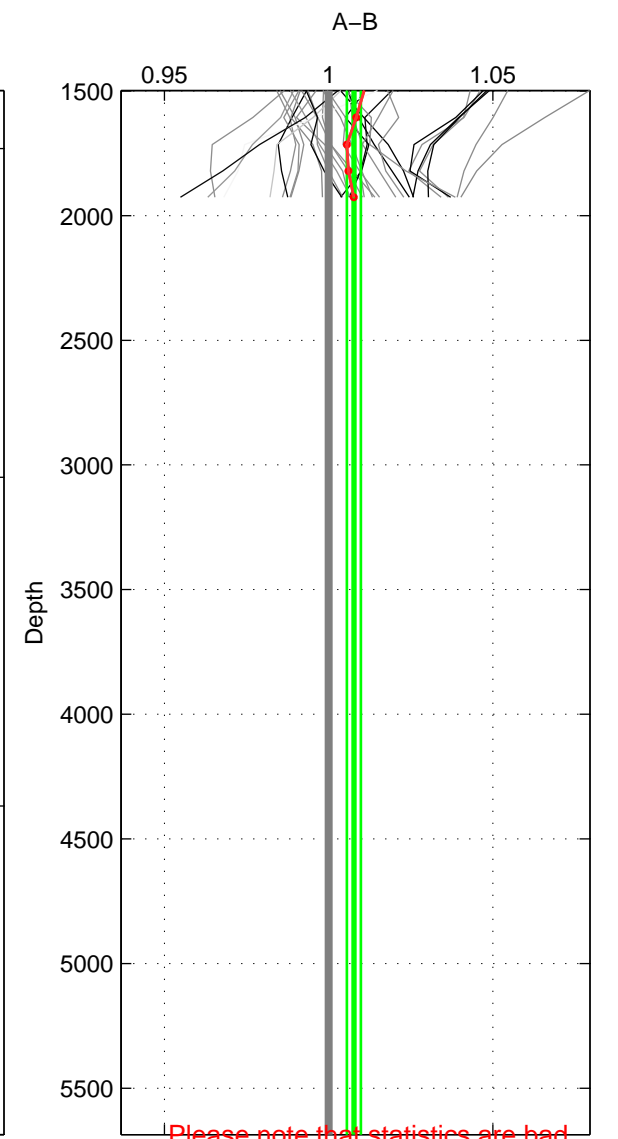

Cruise A (red). Date: Oct 2000 Cruisename: 555-49HG20000912

Cruise B (blue). Date: Jul 2002 Cruisename: 697-49UP20020620

*** "Favourite" values are those of space 1.

	Offset	O.StDev	Ratio	R.Stdev	Rating
SIGMA:	1.097	2.944	1.007	0.019	5
THETA:	0.804	2.760	1.005	0.018	4
DEPTH:	1.195	0.298	1.008	0.002	3
FAV.:	1.097	2.944	1.007	0.019	5

Profiles of A: 11
 Profiles of B: 24
 Diff profs : 33
 WMoffset (A-B): 1.0965
 WMoffset stdev: 2.944
 WMratio (A/B): 1.007
 WMratio stdev: 0.018978

Quality (1-5): 5

Profiles of A: 11
 Profiles of B: 24
 Diff profs : 33
 WMoffset (A-B): 0.80429
 WMoffset stdev: 2.76
 WMratio (A/B): 1.0052
 WMratio stdev: 0.017943

Quality (1-5): 4

Profiles of A: 11
 Profiles of B: 24
 Diff profs : 33
 WMoffset (A-B): 1.1951
 WMoffset stdev: 0.29828
 WMratio (A/B): 1.0077
 WMratio stdev: 0.0021185

Quality (1-5): 3

Please note that statistics are bad.