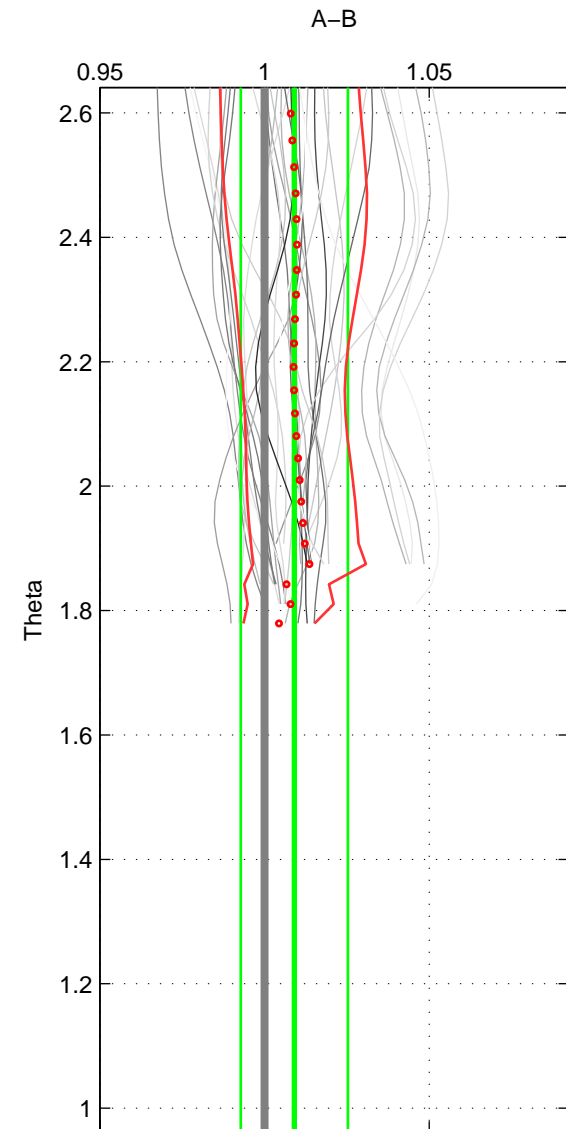

Cruise A (red). Date: Dec 2005 Cruisename: 607-49NZ20051031

Cruise B (blue). Date: Jul 2005 Cruisename: 669-49UF20050615

*** "Favourite" values are means of spaces 1 2.

	Offset	O.StDev	Ratio	R.Stdev	Rating
SIGMA:	1.293	2.383	1.009	0.016	4
THETA:	1.302	2.366	1.009	0.016	4
DEPTH:	1.676	0.151	1.012	0.001	3
FAV.:	1.297	2.375	1.009	0.016	4

Profiles of A: 22
 Profiles of B: 7
 Diff profs : 33
 WMoffset (A-B): 1.2928
 WMoffset stdev: 2.3833
 WMratio (A/B): 1.0089
 WMratio stdev: 0.016209

Quality (1-5): 4

Profiles of A: 22
 Profiles of B: 7
 Diff profs : 33
 WMoffset (A-B): 1.3021
 WMoffset stdev: 2.3663
 WMratio (A/B): 1.009
 WMratio stdev: 0.01627

Quality (1-5): 4

Please note that statistics are bad.

Profiles of A: 22
 Profiles of B: 7
 Diff profs : 33
 WMoffset (A-B): 1.6755
 WMoffset stdev: 0.15104
 WMratio (A/B): 1.0118
 WMratio stdev: 0.0011666