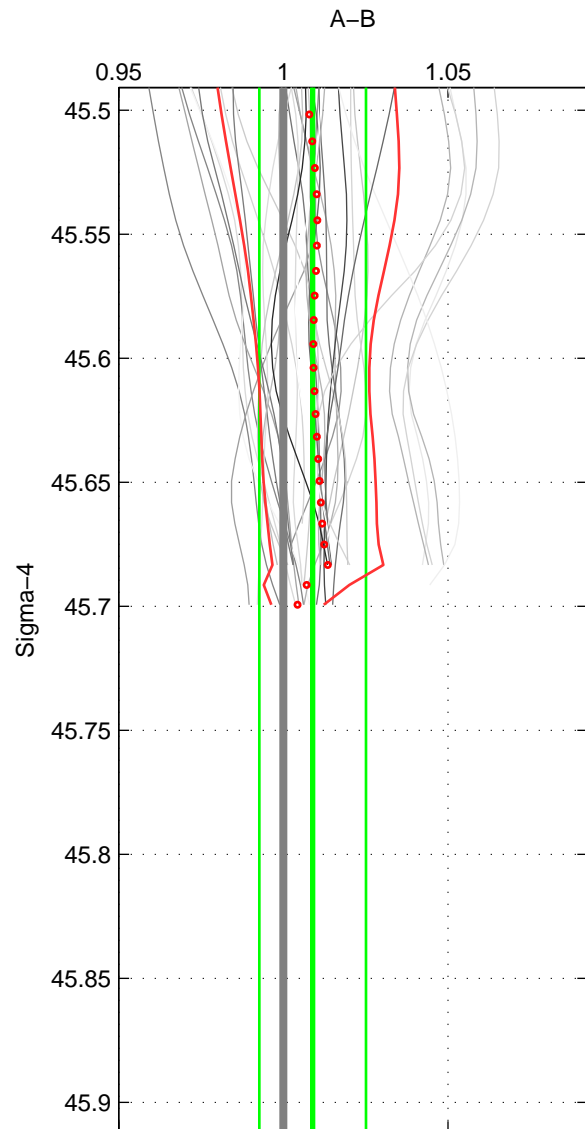

Cruise A (red). Date: Dec 2005 Cruisename: 607-49NZ20051031

Cruise B (blue). Date: Jul 2005 Cruisename: 669-49UF20050615

*** "Favourite" values are means of spaces 1 2.

	Offset	O.StDev	Ratio	R.Stdev	Rating
SIGMA:	1.293	2.383	1.009	0.016	4
THETA:	1.302	2.366	1.009	0.016	4
DEPTH:	1.676	0.151	1.012	0.001	3
FAV.:	1.297	2.375	1.009	0.016	4

Profiles of A: 22
 Profiles of B: 7
 Diff profs : 33
 WMoffset (A-B): 1.2928
 WMoffset stdev: 2.3833
 WMratio (A/B): 1.0089
 WMratio stdev: 0.016209

Quality (1-5): 4

Profiles of A: 22
 Profiles of B: 7
 Diff profs : 33
 WMoffset (A-B): 1.3021
 WMoffset stdev: 2.3663
 WMratio (A/B): 1.009
 WMratio stdev: 0.01627

Quality (1-5): 4

Please note that statistics are bad.

Profiles of A: 22
 Profiles of B: 7
 Diff profs : 33
 WMoffset (A-B): 1.6755
 WMoffset stdev: 0.15104
 WMratio (A/B): 1.0118
 WMratio stdev: 0.0011666