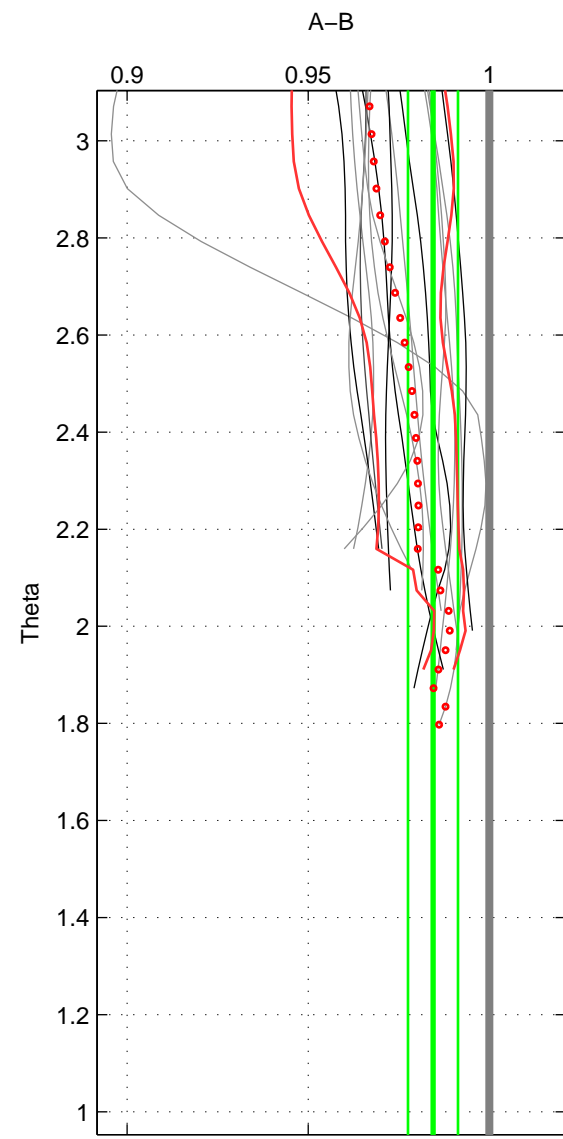

Cruise A (red). Date: Nov 2001 Cruisename: 695-49UP20011010

Cruise B (blue). Date: Jun 2007 Cruisename: 715-49UP20070606

*** "Favourite" values are those of space 2.

	Offset	O.StDev	Ratio	R.Stdev	Rating
SIGMA:	-0.630	1.007	0.996	0.007	2
THETA:	-2.315	1.067	0.984	0.007	4
DEPTH:	-4.095	0.713	0.970	0.006	3
FAV. :	-2.315	1.067	0.984	0.007	4

Profiles of A: 1
 Profiles of B: 16
 Diff profs : 1
 WMoffset (A-B): -0.62963
 WMoffset stdev: 1.0066
 WMratio (A/B): 0.99593
 WMratio stdev: 0.0065786

Quality (1-5): 2

Profiles of A: 14
 Profiles of B: 16
 Diff profs : 15
 WMoffset (A-B): -2.3145
 WMoffset stdev: 1.0666
 WMratio (A/B): 0.98445
 WMratio stdev: 0.0069027

Quality (1-5): 4

Profiles of A: 14
 Profiles of B: 16
 Diff profs : 15
 WMoffset (A-B): -4.095
 WMoffset stdev: 0.7129
 WMratio (A/B): 0.9698
 WMratio stdev: 0.006421

Quality (1-5): 3