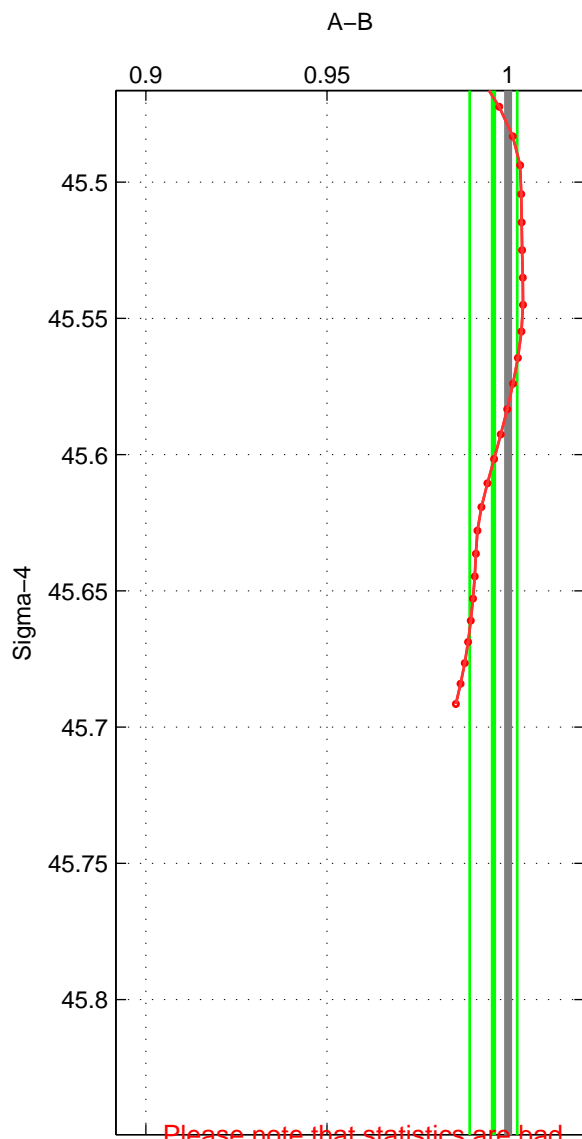

Cruise A (red). Date: Nov 2001 Cruisename: 695-49UP20011010

Cruise B (blue). Date: Jun 2007 Cruisename: 715-49UP20070606

*** "Favourite" values are those of space 2.

	Offset	O.StDev	Ratio	R.Stdev	Rating
SIGMA:	-0.630	1.007	0.996	0.007	2
THETA:	-2.315	1.067	0.984	0.007	4
DEPTH:	-4.095	0.713	0.970	0.006	3
FAV. :	-2.315	1.067	0.984	0.007	4

Profiles of A: 1
 Profiles of B: 16
 Diff profs : 1
 WMoffset (A-B): -0.62963
 WMoffset stdev: 1.0066
 WMratio (A/B): 0.99593
 WMratio stdev: 0.0065786

Quality (1-5): 2

Profiles of A: 14
 Profiles of B: 16
 Diff profs : 15
 WMoffset (A-B): -2.3145
 WMoffset stdev: 1.0666
 WMratio (A/B): 0.98445
 WMratio stdev: 0.0069027

Quality (1-5): 4

Profiles of A: 14
 Profiles of B: 16
 Diff profs : 15
 WMoffset (A-B): -4.095
 WMoffset stdev: 0.7129
 WMratio (A/B): 0.9698
 WMratio stdev: 0.006421

Quality (1-5): 3