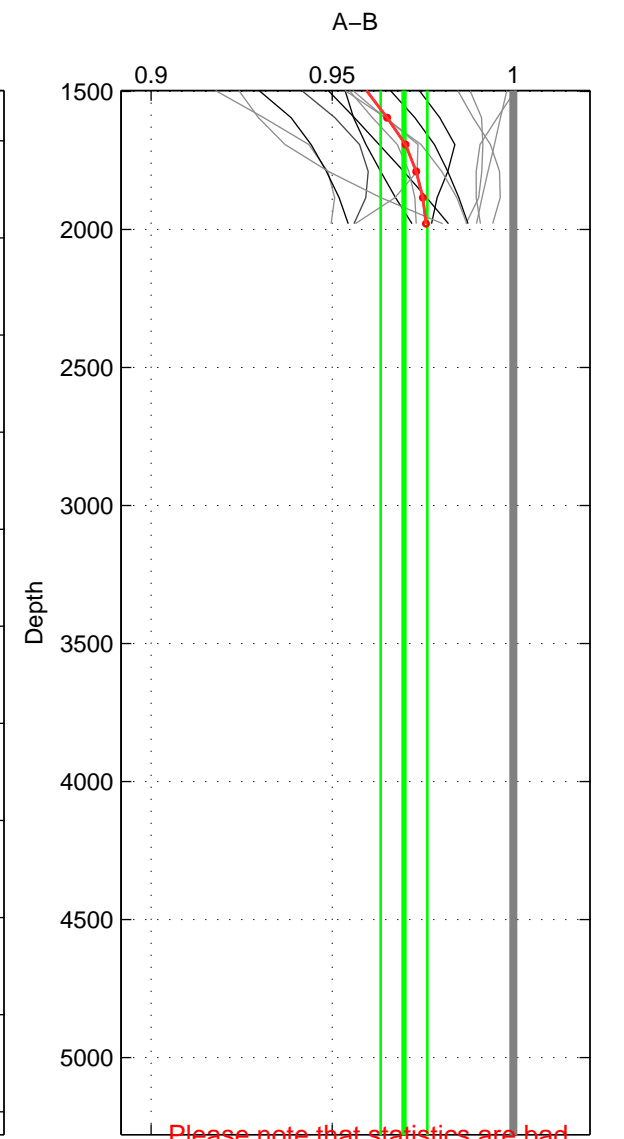

Cruise A (red). Date: Nov 2001 Cruisename: 695-49UP20011010

Cruise B (blue). Date: Jun 2007 Cruisename: 715-49UP20070606

*** "Favourite" values are those of space 2.

	Offset	O.StDev	Ratio	R.Stdev	Rating
SIGMA:	-0.630	1.007	0.996	0.007	2
THETA:	-2.315	1.067	0.984	0.007	4
DEPTH:	-4.095	0.713	0.970	0.006	3
FAV. :	-2.315	1.067	0.984	0.007	4

Profiles of A: 1
 Profiles of B: 16
 Diff profs : 1
 WMoffset (A-B): -0.62963
 WMoffset stdev: 1.0066
 WMratio (A/B): 0.99593
 WMratio stdev: 0.0065786

Quality (1-5): 2

Profiles of A: 14
 Profiles of B: 16
 Diff profs : 15
 WMoffset (A-B): -2.3145
 WMoffset stdev: 1.0666
 WMratio (A/B): 0.98445
 WMratio stdev: 0.0069027

Quality (1-5): 4

Profiles of A: 14
 Profiles of B: 16
 Diff profs : 15
 WMoffset (A-B): -4.095
 WMoffset stdev: 0.7129
 WMratio (A/B): 0.9698
 WMratio stdev: 0.006421

Quality (1-5): 3