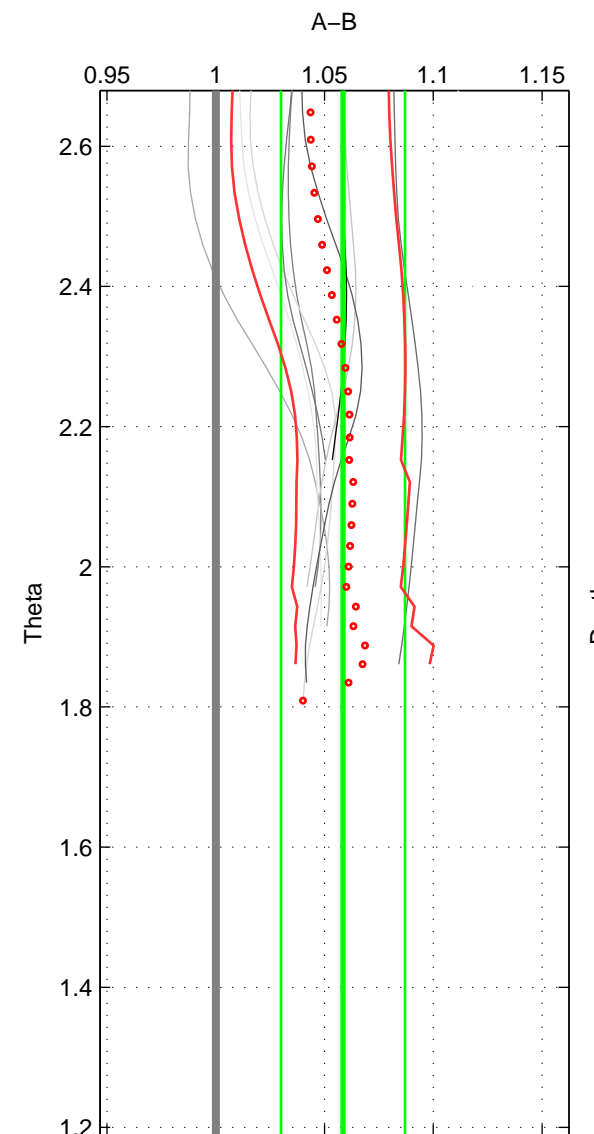

Cruise A (red). Date: Jul 2005 Cruisename: 669-49UF20050615
 Cruise B (blue). Date: Jul 2000 Cruisename: 690-49UP20000620

*** "Favourite" values are means of spaces 1 2.

	Offset	O.StDev	Ratio	R.Stdev	Rating
SIGMA:	8.409	3.545	1.060	0.030	4
THETA:	8.240	3.364	1.058	0.029	4
DEPTH:	7.548	0.943	1.054	0.006	3
FAV.:	8.325	3.455	1.059	0.029	4

Profiles of A: 10
 Profiles of B: 3
 Diff profs : 10
 WMoffset (A-B): 8.4089
 WMoffset stdev: 3.5452
 WMratio (A/B): 1.0597
 WMratio stdev: 0.030096

Quality (1-5): 4

Profiles of A: 10
 Profiles of B: 3
 Diff profs : 10
 WMoffset (A-B): 8.2402
 WMoffset stdev: 3.3642
 WMratio (A/B): 1.0585
 WMratio stdev: 0.028525

Quality (1-5): 4

Profiles of A: 10
 Profiles of B: 3
 Diff profs : 10
 WMoffset (A-B): 7.5477
 WMoffset stdev: 0.94332
 WMratio (A/B): 1.054
 WMratio stdev: 0.006127

Quality (1-5): 3

Please note that statistics are bad.