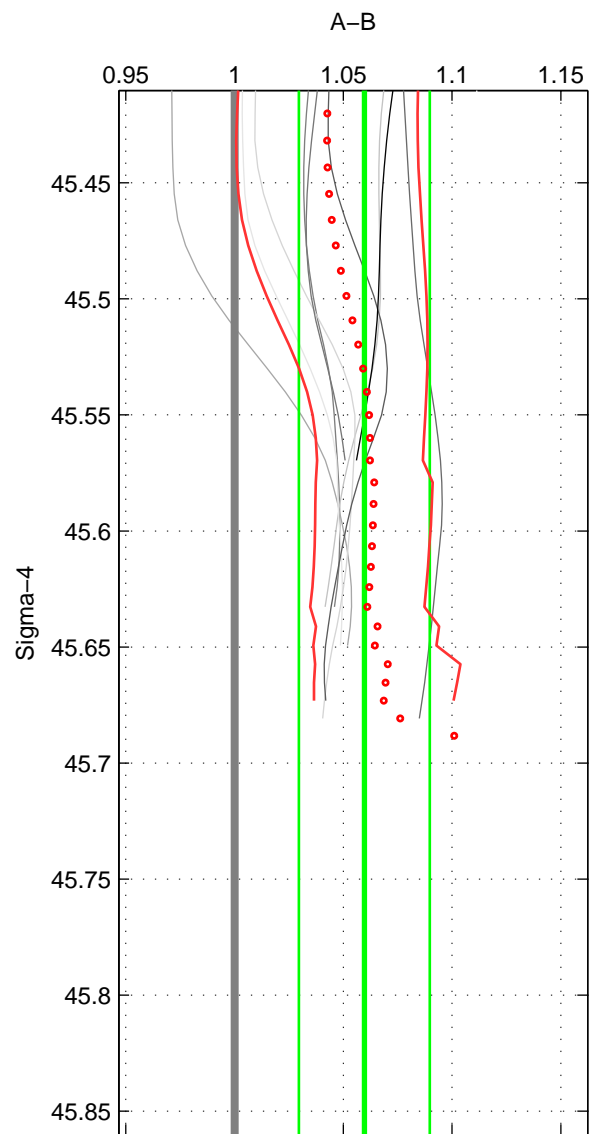

Cruise A (red). Date: Jul 2005 Cruisename: 669-49UF20050615
 Cruise B (blue). Date: Jul 2000 Cruisename: 690-49UP20000620

*** "Favourite" values are means of spaces 1 2.

	Offset	O.StDev	Ratio	R.Stdev	Rating
SIGMA:	8.409	3.545	1.060	0.030	4
THETA:	8.240	3.364	1.058	0.029	4
DEPTH:	7.548	0.943	1.054	0.006	3
FAV.:	8.325	3.455	1.059	0.029	4

Profiles of A: 10
 Profiles of B: 3
 Diff profs : 10
 WMoffset (A-B): 8.4089
 WMoffset stdev: 3.5452
 WMratio (A/B): 1.0597
 WMratio stdev: 0.030096

Quality (1-5): 4

Profiles of A: 10
 Profiles of B: 3
 Diff profs : 10
 WMoffset (A-B): 8.2402
 WMoffset stdev: 3.3642
 WMratio (A/B): 1.0585
 WMratio stdev: 0.028525

Quality (1-5): 4

Profiles of A: 10
 Profiles of B: 3
 Diff profs : 10
 WMoffset (A-B): 7.5477
 WMoffset stdev: 0.94332
 WMratio (A/B): 1.054
 WMratio stdev: 0.006127

Quality (1-5): 3

Please note that statistics are bad.