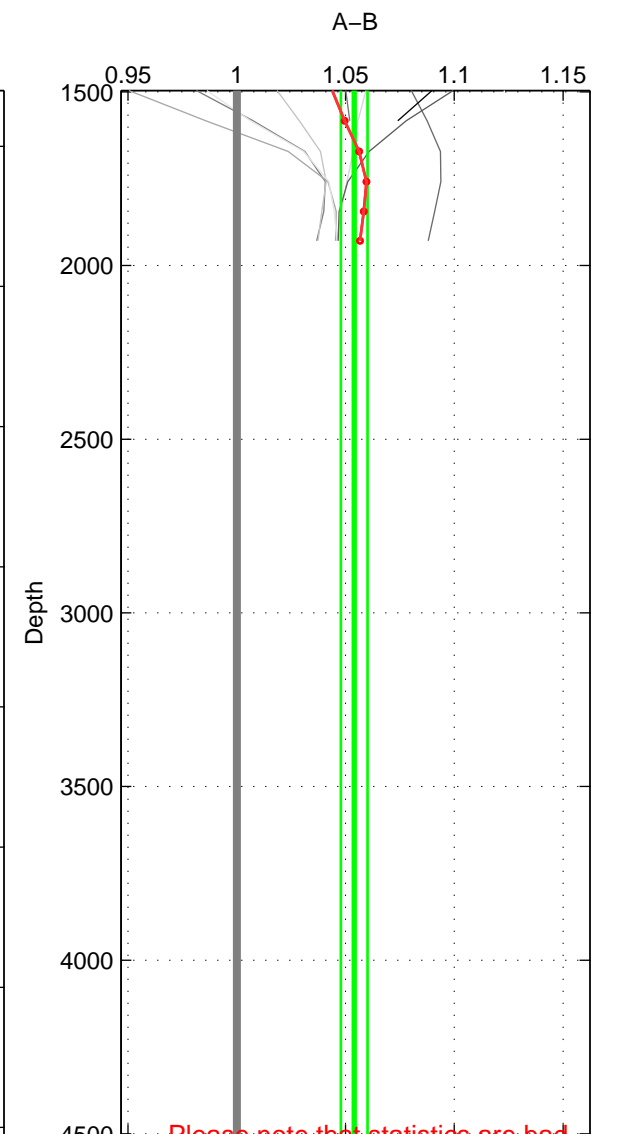

Cruise A (red). Date: Jul 2005 Cruisename: 669-49UF20050615
 Cruise B (blue). Date: Jul 2000 Cruisename: 690-49UP20000620

*** "Favourite" values are means of spaces 1 2.

	Offset	O.StDev	Ratio	R.Stdev	Rating
SIGMA:	8.409	3.545	1.060	0.030	4
THETA:	8.240	3.364	1.058	0.029	4
DEPTH:	7.548	0.943	1.054	0.006	3
FAV.:	8.325	3.455	1.059	0.029	4

Profiles of A: 10
 Profiles of B: 3
 Diff profs : 10
 WMoffset (A-B): 8.4089
 WMoffset stdev: 3.5452
 WMratio (A/B): 1.0597
 WMratio stdev: 0.030096

Quality (1-5): 4

Profiles of A: 10
 Profiles of B: 3
 Diff profs : 10
 WMoffset (A-B): 8.2402
 WMoffset stdev: 3.3642
 WMratio (A/B): 1.0585
 WMratio stdev: 0.028525

Quality (1-5): 4

Profiles of A: 10
 Profiles of B: 3
 Diff profs : 10
 WMoffset (A-B): 7.5477
 WMoffset stdev: 0.94332
 WMratio (A/B): 1.054
 WMratio stdev: 0.006127

Quality (1-5): 3

Please note that statistics are bad.