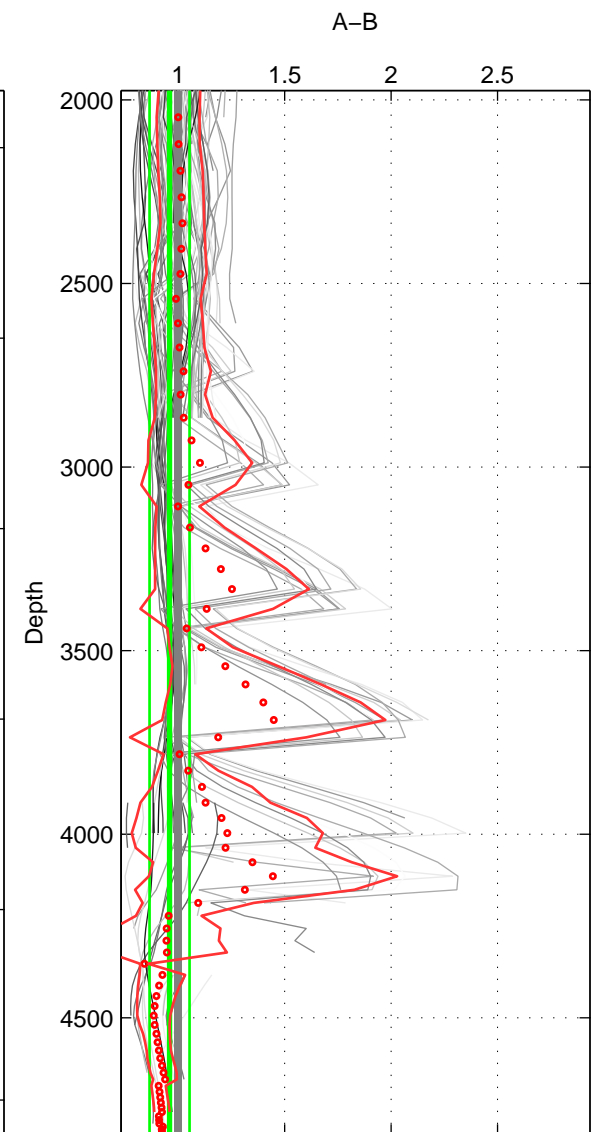

Cruise A (red). Date: Jan 1983 Cruisename: 221-316N19821201
 Cruise B (blue). Date: Sep 1995 Cruisename: 269-35LU19950909

*** "Favourite" values are means of spaces 1 2 3.

	Offset	O.StDev	Ratio	R.Stdev	Rating
SIGMA:	0.351	1.712	1.000	0.063	5
THETA:	0.208	1.804	0.998	0.042	5
DEPTH:	-0.409	3.224	0.960	0.094	5
FAV.:	0.050	2.247	0.986	0.066	5

Profiles of A: 13
 Profiles of B: 32
 Diff profs : 82
 WMoffset (A-B): 0.35142
 WMoffset stdev: 1.7119
 WMratio (A/B): 1.0003
 WMratio stdev: 0.0635

Quality (1-5): 5

Profiles of A: 13
 Profiles of B: 32
 Diff profs : 82
 WMoffset (A-B): 0.20779
 WMoffset stdev: 1.8037
 WMratio (A/B): 0.99834
 WMratio stdev: 0.042104

Quality (1-5): 5

Profiles of A: 13
 Profiles of B: 32
 Diff profs : 82
 WMoffset (A-B): -0.40922
 WMoffset stdev: 3.2244
 WMratio (A/B): 0.95995
 WMratio stdev: 0.093819

Quality (1-5): 5