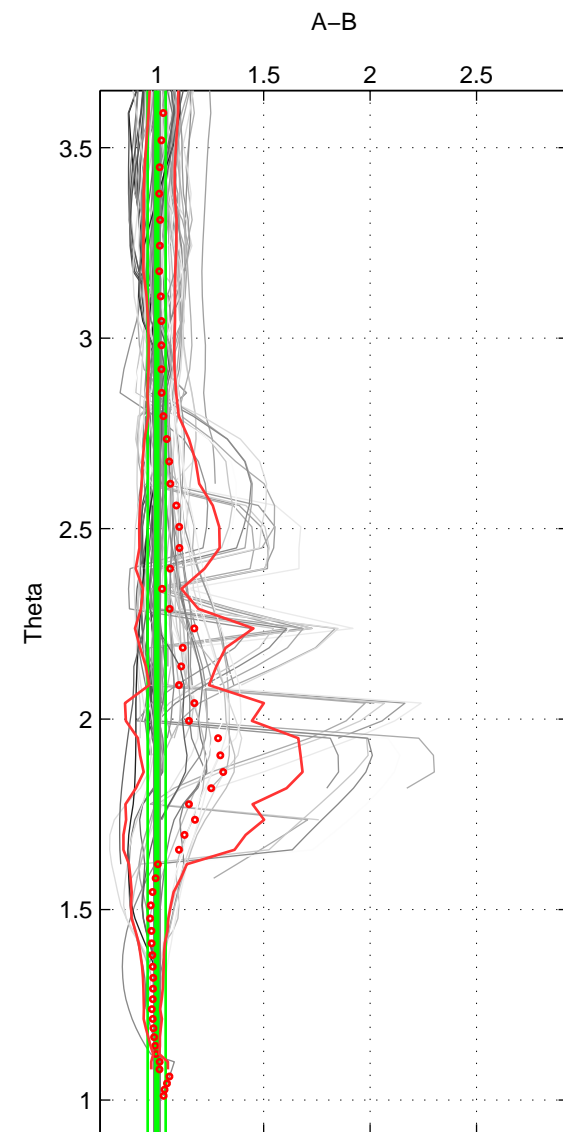

Cruise A (red). Date: Jan 1983 Cruisename: 221-316N19821201
 Cruise B (blue). Date: Sep 1995 Cruisename: 269-35LU19950909

*** "Favourite" values are means of spaces 1 2 3.

	Offset	O.StDev	Ratio	R.Stdev	Rating
SIGMA:	0.351	1.712	1.000	0.063	5
THETA:	0.208	1.804	0.998	0.042	5
DEPTH:	-0.409	3.224	0.960	0.094	5
FAV.:	0.050	2.247	0.986	0.066	5

Profiles of A: 13
 Profiles of B: 32
 Diff profs : 82
 WMoffset (A-B): 0.35142
 WMoffset stdev: 1.7119
 WMratio (A/B): 1.0003
 WMratio stdev: 0.0635

Quality (1-5): 5

Profiles of A: 13
 Profiles of B: 32
 Diff profs : 82
 WMoffset (A-B): 0.20779
 WMoffset stdev: 1.8037
 WMratio (A/B): 0.99834
 WMratio stdev: 0.042104

Quality (1-5): 5

Profiles of A: 13
 Profiles of B: 32
 Diff profs : 82
 WMoffset (A-B): -0.40922
 WMoffset stdev: 3.2244
 WMratio (A/B): 0.95995
 WMratio stdev: 0.093819

Quality (1-5): 5