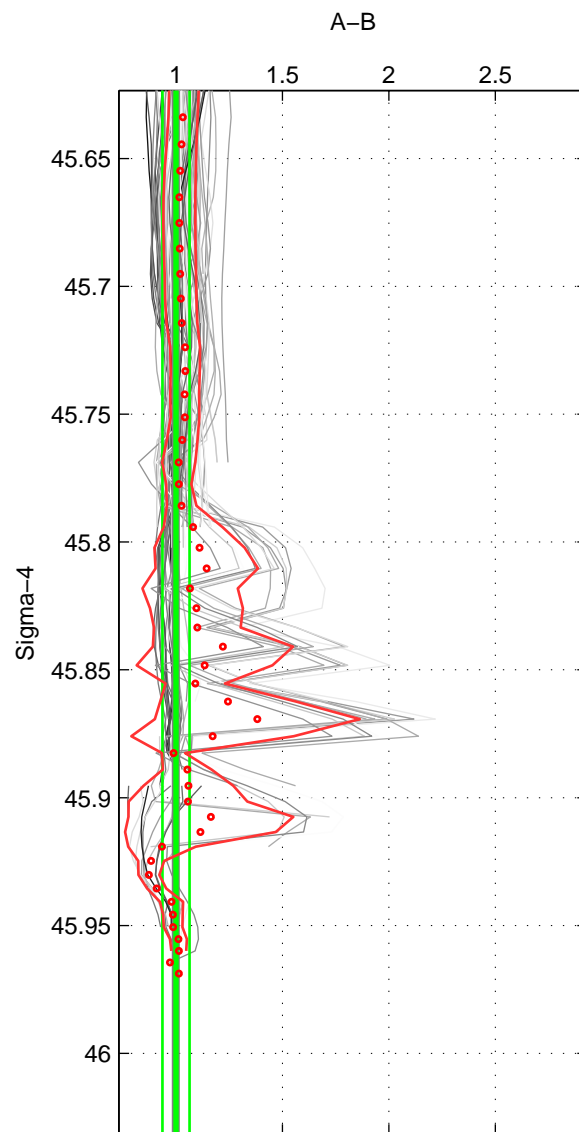

Cruise A (red). Date: Jan 1983 Cruisename: 221-316N19821201
 Cruise B (blue). Date: Sep 1995 Cruisename: 269-35LU19950909

*** "Favourite" values are means of spaces 1 2 3.

	Offset	O.StDev	Ratio	R.Stdev	Rating
SIGMA:	0.351	1.712	1.000	0.063	5
THETA:	0.208	1.804	0.998	0.042	5
DEPTH:	-0.409	3.224	0.960	0.094	5
FAV.:	0.050	2.247	0.986	0.066	5

Profiles of A: 13
 Profiles of B: 32
 Diff profs : 82
 WMoffset (A-B): 0.35142
 WMoffset stdev: 1.7119
 WMratio (A/B): 1.0003
 WMratio stdev: 0.0635

Quality (1-5): 5

Profiles of A: 13
 Profiles of B: 32
 Diff profs : 82
 WMoffset (A-B): 0.20779
 WMoffset stdev: 1.8037
 WMratio (A/B): 0.99834
 WMratio stdev: 0.042104

Quality (1-5): 5

Profiles of A: 13
 Profiles of B: 32
 Diff profs : 82
 WMoffset (A-B): -0.40922
 WMoffset stdev: 3.2244
 WMratio (A/B): 0.95995
 WMratio stdev: 0.093819

Quality (1-5): 5