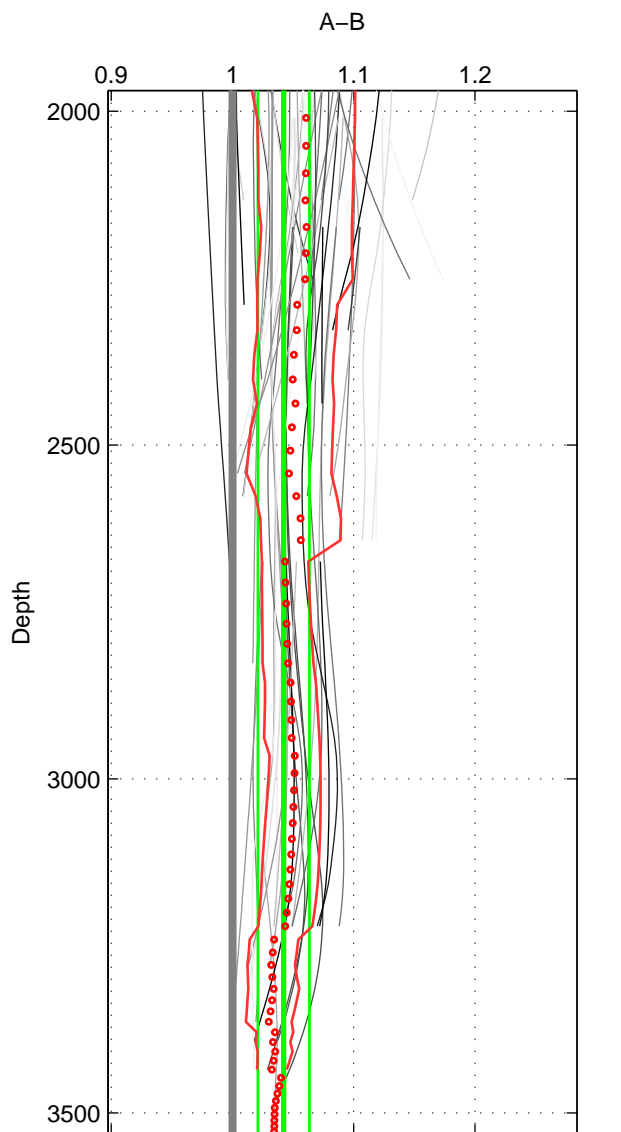

Cruise A (red). Date: Aug 1993 Cruisename: 87-58JH19930730

Cruise B (blue). Date: Nov 1993 Cruisename: 88-58JH19931106

*** "Favourite" values are means of spaces 1 2 3.

	Offset	O.StDev	Ratio	R.Stdev	Rating
SIGMA:	0.322	0.375	1.031	0.036	4
THETA:	0.466	0.259	1.044	0.025	4
DEPTH:	0.452	0.224	1.042	0.021	4
FAV.:	0.413	0.286	1.039	0.027	4

Profiles of A: 9
 Profiles of B: 19
 Diff profs: 62
 WMoffset (A-B): 0.32185
 WMoffset stdev: 0.37506
 WMratio (A/B): 1.0311
 WMratio stdev: 0.036375

Quality (1-5): 4

Profiles of A: 9
 Profiles of B: 19
 Diff profs: 62
 WMoffset (A-B): 0.46589
 WMoffset stdev: 0.25887
 WMratio (A/B): 1.0442
 WMratio stdev: 0.024504

Quality (1-5): 4

Profiles of A: 9
 Profiles of B: 19
 Diff profs: 57
 WMoffset (A-B): 0.45216
 WMoffset stdev: 0.22438
 WMratio (A/B): 1.0423
 WMratio stdev: 0.021222

Quality (1-5): 4