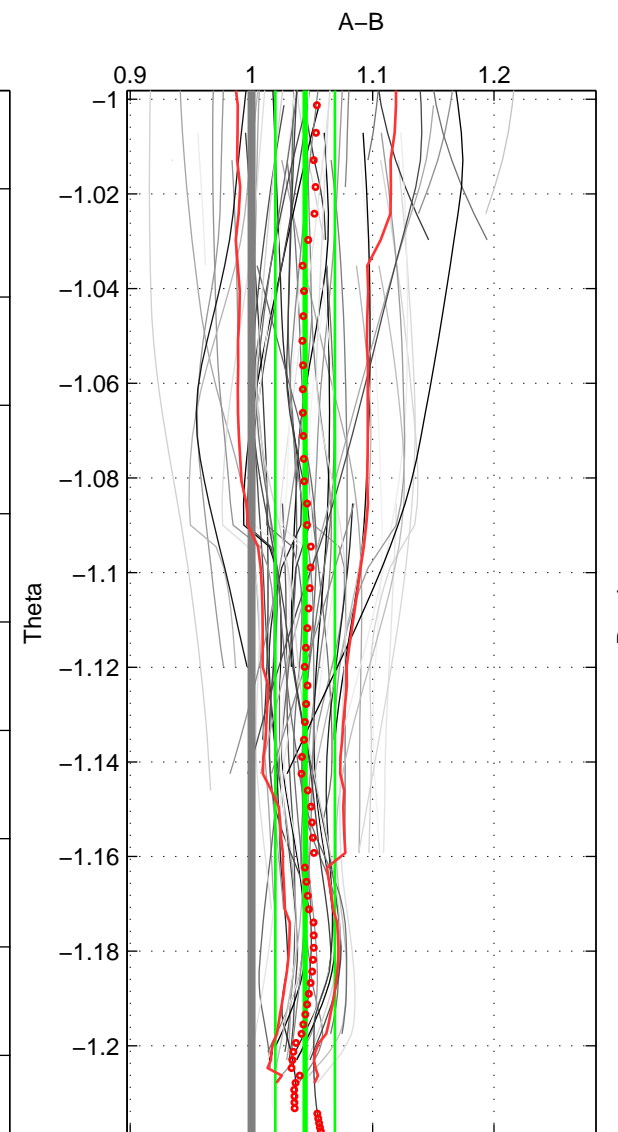

Cruise A (red). Date: Aug 1993 Cruisename: 87-58JH19930730

Cruise B (blue). Date: Nov 1993 Cruisename: 88-58JH19931106

*** "Favourite" values are means of spaces 1 2 3.

	Offset	O.StDev	Ratio	R.Stdev	Rating
SIGMA:	0.322	0.375	1.031	0.036	4
THETA:	0.466	0.259	1.044	0.025	4
DEPTH:	0.452	0.224	1.042	0.021	4
FAV.:	0.413	0.286	1.039	0.027	4

Profiles of A: 9
 Profiles of B: 19
 Diff profs: 62
 WMoffset (A-B): 0.32185
 WMoffset stdev: 0.37506
 WMratio (A/B): 1.0311
 WMratio stdev: 0.036375

Quality (1-5): 4

Profiles of A: 9
 Profiles of B: 19
 Diff profs: 62
 WMoffset (A-B): 0.46589
 WMoffset stdev: 0.25887
 WMratio (A/B): 1.0442
 WMratio stdev: 0.024504

Quality (1-5): 4

Profiles of A: 9
 Profiles of B: 19
 Diff profs: 57
 WMoffset (A-B): 0.45216
 WMoffset stdev: 0.22438
 WMratio (A/B): 1.0423
 WMratio stdev: 0.021222

Quality (1-5): 4