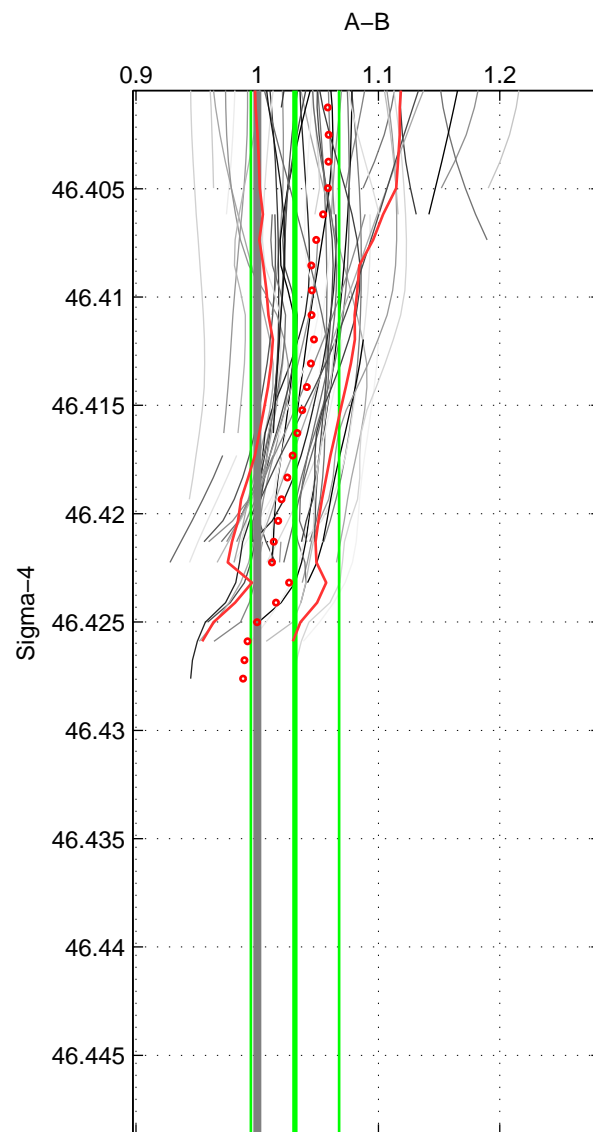

Cruise A (red). Date: Aug 1993 Cruisename: 87-58JH19930730

Cruise B (blue). Date: Nov 1993 Cruisename: 88-58JH19931106

*** "Favourite" values are means of spaces 1 2 3.

	Offset	O.StDev	Ratio	R.Stdev	Rating
SIGMA:	0.322	0.375	1.031	0.036	4
THETA:	0.466	0.259	1.044	0.025	4
DEPTH:	0.452	0.224	1.042	0.021	4
FAV.:	0.413	0.286	1.039	0.027	4

Profiles of A: 9
 Profiles of B: 19
 Diff profs: 62
 WMoffset (A-B): 0.32185
 WMoffset stdev: 0.37506
 WMratio (A/B): 1.0311
 WMratio stdev: 0.036375

Quality (1-5): 4

Profiles of A: 9
 Profiles of B: 19
 Diff profs: 62
 WMoffset (A-B): 0.46589
 WMoffset stdev: 0.25887
 WMratio (A/B): 1.0442
 WMratio stdev: 0.024504

Quality (1-5): 4

Profiles of A: 9
 Profiles of B: 19
 Diff profs: 57
 WMoffset (A-B): 0.45216
 WMoffset stdev: 0.22438
 WMratio (A/B): 1.0423
 WMratio stdev: 0.021222

Quality (1-5): 4