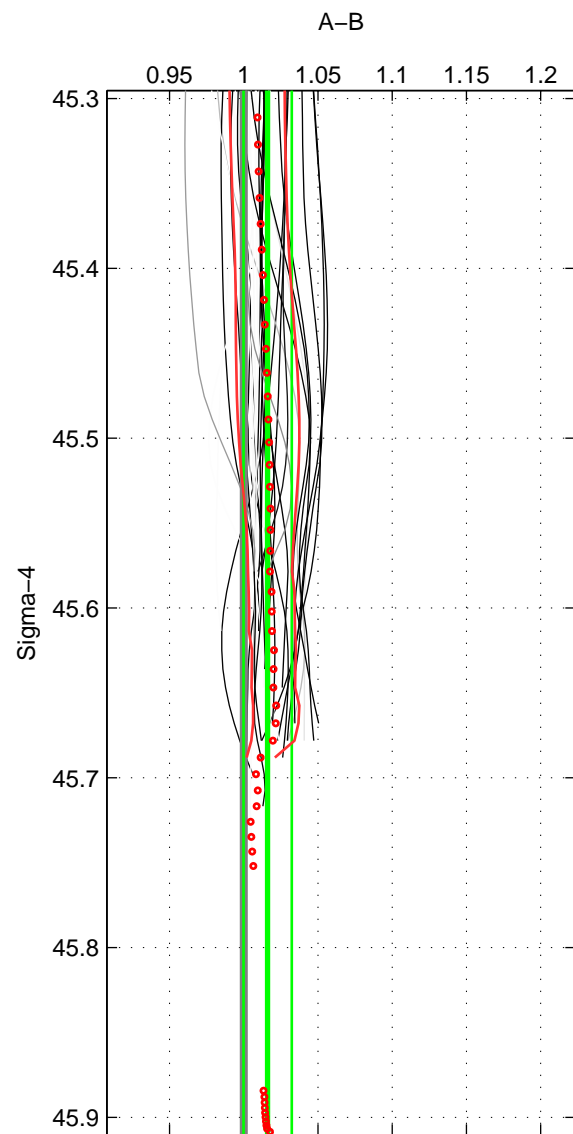

Cruise A (red). Date: Jul 2005 Cruisename: 669-49UF20050615

Cruise B (blue). Date: Feb 2006 Cruisename: 710-49UP20060113

*** "Favourite" values are means of spaces 1 2.

	Offset	O.StDev	Ratio	R.Stdev	Rating
SIGMA:	2.237	2.401	1.016	0.016	5
THETA:	1.631	0.440	1.012	0.003	5
DEPTH:	1.611	0.832	1.012	0.006	4
FAV.:	1.934	1.421	1.014	0.010	5

Profiles of A: 46
 Profiles of B: 19
 Diff profs: 33
 WMoffset (A-B): 2.2367
 WMoffset stdev: 2.4014
 WMratio (A/B): 1.016
 WMratio stdev: 0.016286

Quality (1-5): 5

Profiles of A: 46
 Profiles of B: 52
 Diff profs: 89
 WMoffset (A-B): 1.6314
 WMoffset stdev: 0.44043
 WMratio (A/B): 1.012
 WMratio stdev: 0.0032914

Quality (1-5): 5

Profiles of A: 46
 Profiles of B: 52
 Diff profs: 89
 WMoffset (A-B): 1.6115
 WMoffset stdev: 0.83211
 WMratio (A/B): 1.0123
 WMratio stdev: 0.0064239

Quality (1-5): 4