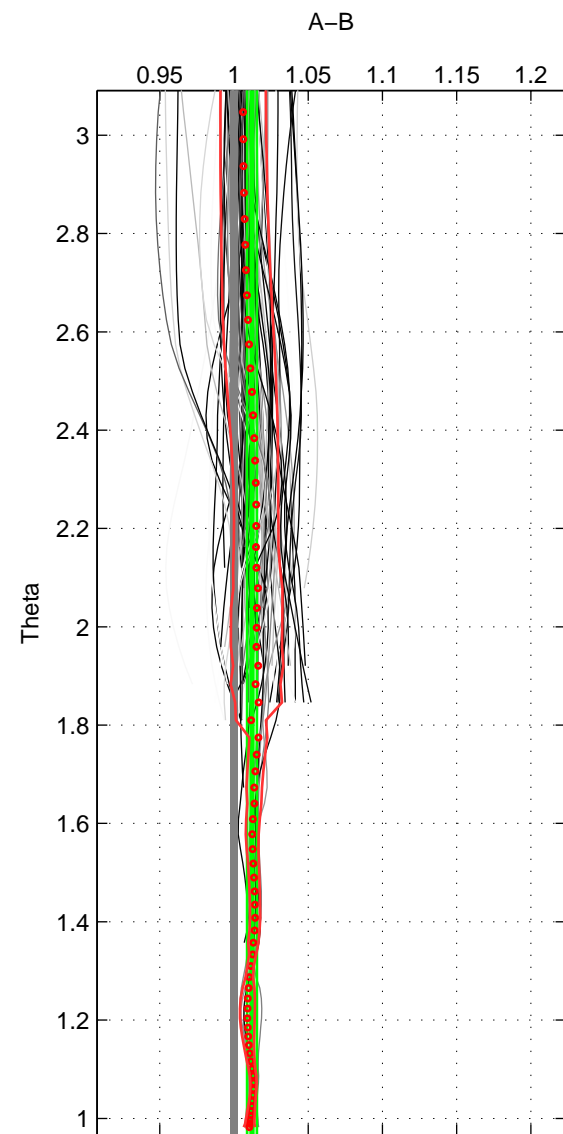

Cruise A (red). Date: Jul 2005 Cruisename: 669-49UF20050615

Cruise B (blue). Date: Feb 2006 Cruisename: 710-49UP20060113

*** "Favourite" values are means of spaces 1 2.

	Offset	O.StDev	Ratio	R.Stdev	Rating
SIGMA:	2.237	2.401	1.016	0.016	5
THETA:	1.631	0.440	1.012	0.003	5
DEPTH:	1.611	0.832	1.012	0.006	4
FAV.:	1.934	1.421	1.014	0.010	5

Profiles of A: 46
 Profiles of B: 19
 Diff profs: 33
 WMoffset (A-B): 2.2367
 WMoffset stdev: 2.4014
 WMratio (A/B): 1.016
 WMratio stdev: 0.016286

Quality (1-5): 5

Profiles of A: 46
 Profiles of B: 52
 Diff profs: 89
 WMoffset (A-B): 1.6314
 WMoffset stdev: 0.44043
 WMratio (A/B): 1.012
 WMratio stdev: 0.0032914

Quality (1-5): 5

Profiles of A: 46
 Profiles of B: 52
 Diff profs: 89
 WMoffset (A-B): 1.6115
 WMoffset stdev: 0.83211
 WMratio (A/B): 1.0123
 WMratio stdev: 0.0064239

Quality (1-5): 4