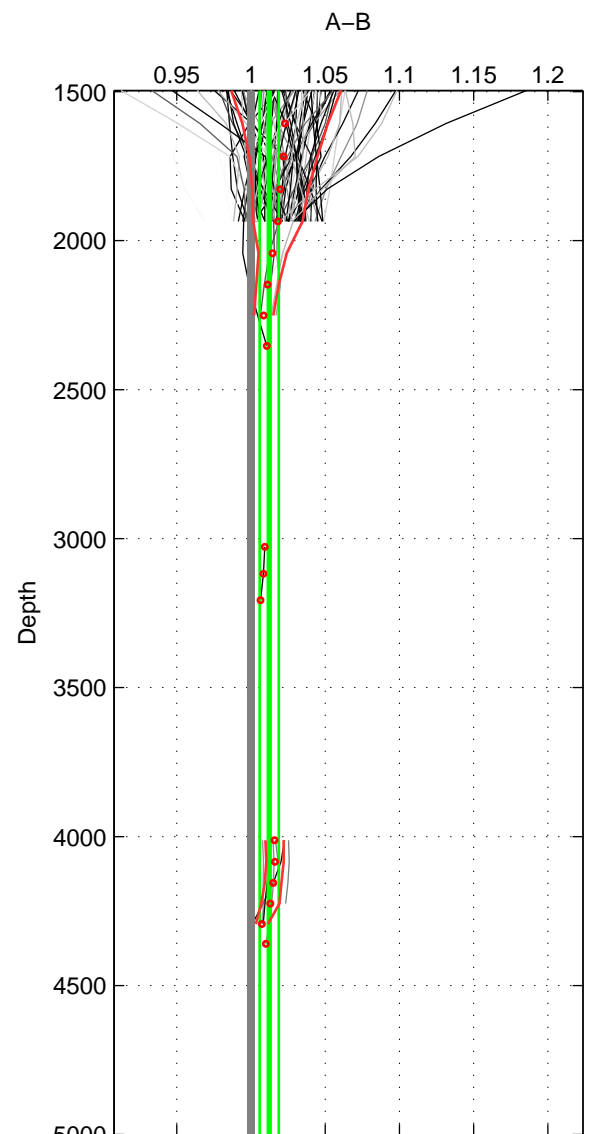

Cruise A (red). Date: Jul 2005 Cruisename: 669-49UF20050615

Cruise B (blue). Date: Feb 2006 Cruisename: 710-49UP20060113

*** "Favourite" values are means of spaces 1 2.

	Offset	O.StDev	Ratio	R.Stdev	Rating
SIGMA:	2.237	2.401	1.016	0.016	5
THETA:	1.631	0.440	1.012	0.003	5
DEPTH:	1.611	0.832	1.012	0.006	4
FAV.:	1.934	1.421	1.014	0.010	5

Profiles of A: 46
 Profiles of B: 19
 Diff profs: 33
 WMoffset (A-B): 2.2367
 WMoffset stdev: 2.4014
 WMratio (A/B): 1.016
 WMratio stdev: 0.016286

Quality (1-5): 5

Profiles of A: 46
 Profiles of B: 52
 Diff profs: 89
 WMoffset (A-B): 1.6314
 WMoffset stdev: 0.44043
 WMratio (A/B): 1.012
 WMratio stdev: 0.0032914

Quality (1-5): 5

Profiles of A: 46
 Profiles of B: 52
 Diff profs: 89
 WMoffset (A-B): 1.6115
 WMoffset stdev: 0.83211
 WMratio (A/B): 1.0123
 WMratio stdev: 0.0064239

Quality (1-5): 4