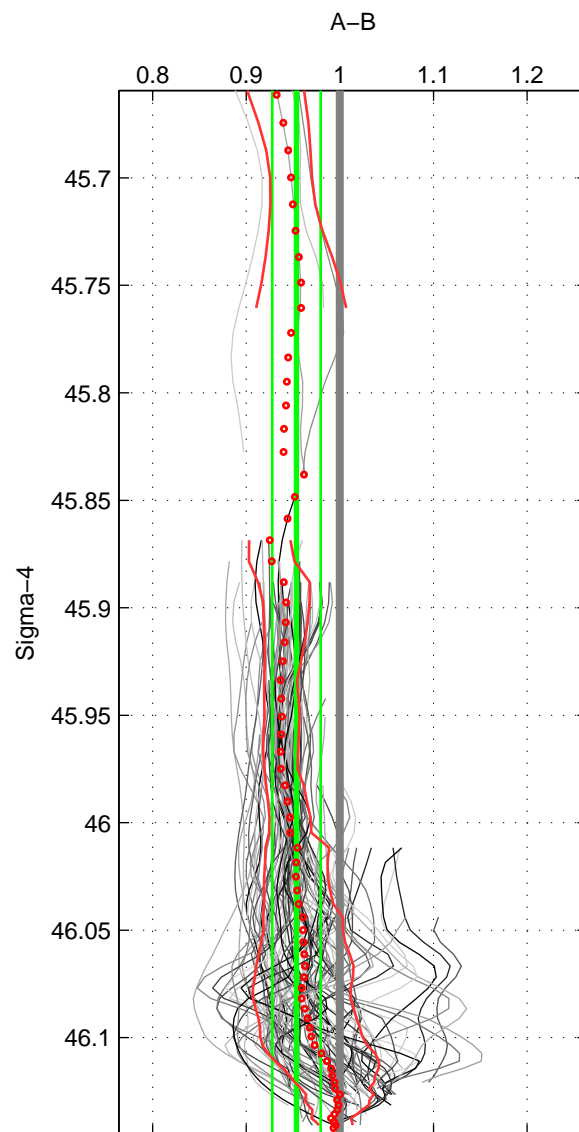

Cruise A (red). Date: Jan 1995 Cruisename: 331-09AR19941213

Cruise B (blue). Date: Jan 2008 Cruisename: 338-09AR20071216

*** "Favourite" values are means of spaces 1 2 3.

	Offset	O.StDev	Ratio	R.Stdev	Rating
SIGMA:	-4.907	2.749	0.954	0.026	5
THETA:	-6.011	2.957	0.946	0.027	5
DEPTH:	-5.433	5.866	0.956	0.049	5
FAV.:	-5.450	3.857	0.952	0.034	5

Profiles of A: 26
 Profiles of B: 24
 Diff profs : 96
 WMoffset (A-B): -4.9072
 WMoffset stdev: 2.7486
 WMratio (A/B): 0.95362
 WMratio stdev: 0.025869

Quality (1-5): 5

Profiles of A: 26
 Profiles of B: 24
 Diff profs : 96
 WMoffset (A-B): -6.0109
 WMoffset stdev: 2.9565
 WMratio (A/B): 0.9458
 WMratio stdev: 0.026599

Quality (1-5): 5

Profiles of A: 26
 Profiles of B: 24
 Diff profs : 96
 WMoffset (A-B): -5.4325
 WMoffset stdev: 5.8656
 WMratio (A/B): 0.95628
 WMratio stdev: 0.048845

Quality (1-5): 5