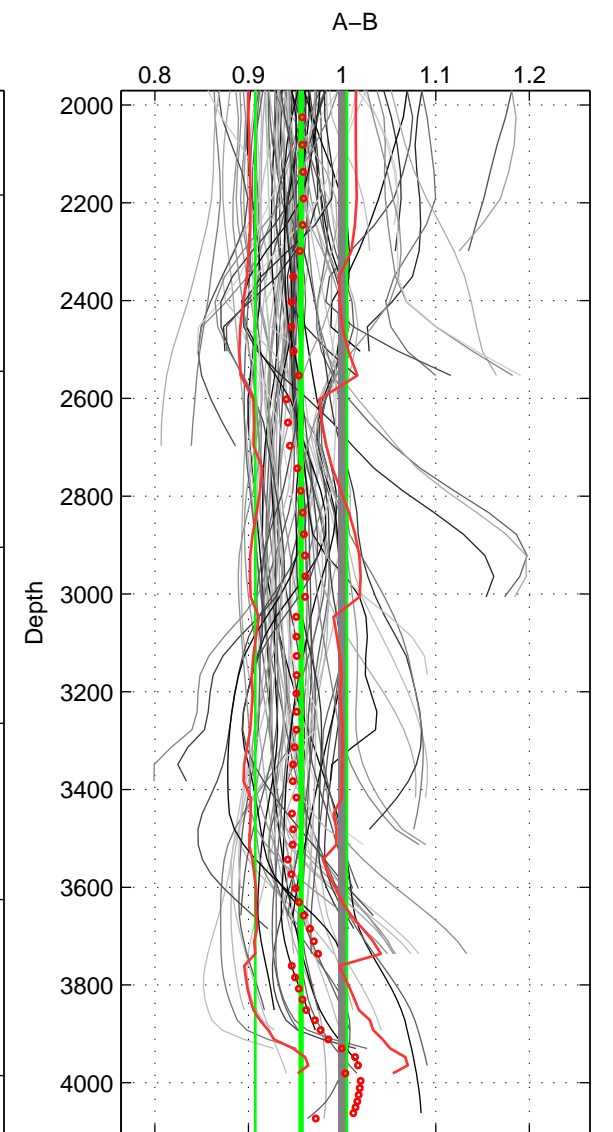

Cruise A (red). Date: Jan 1995 Cruisename: 331-09AR19941213

Cruise B (blue). Date: Jan 2008 Cruisename: 338-09AR20071216

*** "Favourite" values are means of spaces 1 2 3.

	Offset	O.StDev	Ratio	R.Stdev	Rating
SIGMA:	-4.907	2.749	0.954	0.026	5
THETA:	-6.011	2.957	0.946	0.027	5
DEPTH:	-5.433	5.866	0.956	0.049	5
FAV.:	-5.450	3.857	0.952	0.034	5

Profiles of A: 26
 Profiles of B: 24
 Diff profs : 96
 WMoffset (A-B): -4.9072
 WMoffset stdev: 2.7486
 WMratio (A/B): 0.95362
 WMratio stdev: 0.025869

Quality (1-5): 5

Profiles of A: 26
 Profiles of B: 24
 Diff profs : 96
 WMoffset (A-B): -6.0109
 WMoffset stdev: 2.9565
 WMratio (A/B): 0.9458
 WMratio stdev: 0.026599

Quality (1-5): 5

Profiles of A: 26
 Profiles of B: 24
 Diff profs : 96
 WMoffset (A-B): -5.4325
 WMoffset stdev: 5.8656
 WMratio (A/B): 0.95628
 WMratio stdev: 0.048845

Quality (1-5): 5