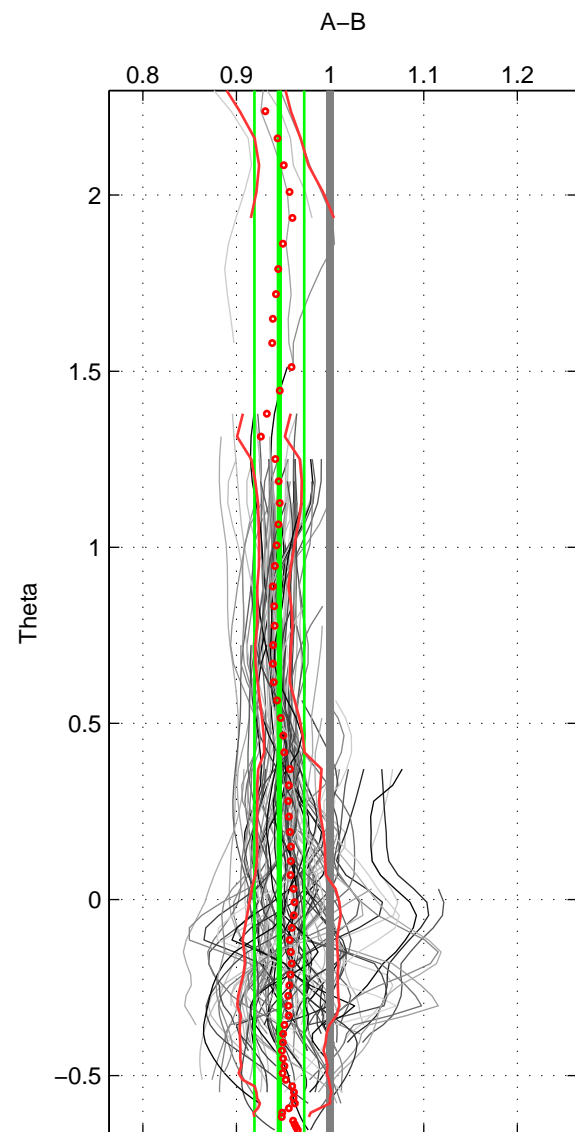

Cruise A (red). Date: Jan 1995 Cruisename: 331-09AR19941213

Cruise B (blue). Date: Jan 2008 Cruisename: 338-09AR20071216

*** "Favourite" values are means of spaces 1 2 3.

	Offset	O.StDev	Ratio	R.Stdev	Rating
SIGMA:	-4.907	2.749	0.954	0.026	5
THETA:	-6.011	2.957	0.946	0.027	5
DEPTH:	-5.433	5.866	0.956	0.049	5
FAV.:	-5.450	3.857	0.952	0.034	5

Profiles of A: 26
 Profiles of B: 24
 Diff profs : 96
 WMoffset (A-B): -4.9072
 WMoffset stdev: 2.7486
 WMratio (A/B): 0.95362
 WMratio stdev: 0.025869

Quality (1-5): 5

Profiles of A: 26
 Profiles of B: 24
 Diff profs : 96
 WMoffset (A-B): -6.0109
 WMoffset stdev: 2.9565
 WMratio (A/B): 0.9458
 WMratio stdev: 0.026599

Quality (1-5): 5

Profiles of A: 26
 Profiles of B: 24
 Diff profs : 96
 WMoffset (A-B): -5.4325
 WMoffset stdev: 5.8656
 WMratio (A/B): 0.95628
 WMratio stdev: 0.048845

Quality (1-5): 5