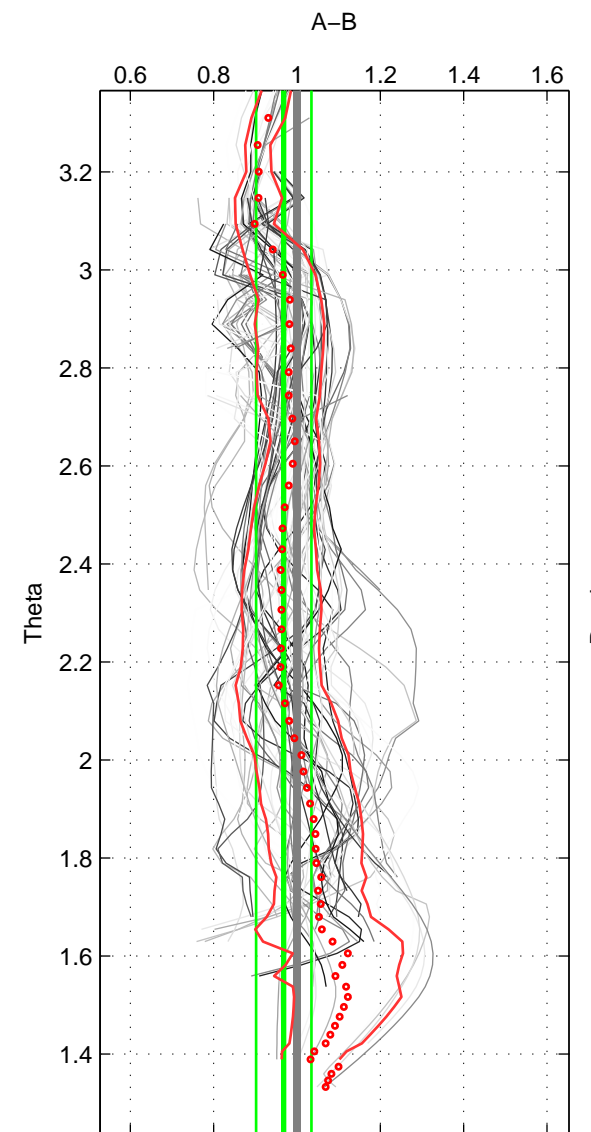

Cruise A (red). Date: Jun 1992 Cruisename: 179-18HU19920527

Cruise B (blue). Date: Jul 1981 Cruisename: 220-316N19810401

\*\*\* "Favourite" values are means of spaces 1 2 3.

	Offset	O.StDev	Ratio	R.Stdev	Rating
SIGMA:	-0.161	0.547	0.986	0.049	5
THETA:	-0.355	0.804	0.968	0.066	5
DEPTH:	-0.006	1.058	1.004	0.086	5
FAV.:	-0.174	0.803	0.986	0.067	5

Profiles of A: 26  
 Profiles of B: 16  
 Diff profs : 75  
 WMoffset (A-B): -0.16101  
 WMoffset stdev: 0.5465  
 WMratio (A/B): 0.98576  
 WMratio stdev: 0.048863

Quality (1-5): 5

Profiles of A: 26  
 Profiles of B: 16  
 Diff profs : 75  
 WMoffset (A-B): -0.35505  
 WMoffset stdev: 0.8043  
 WMratio (A/B): 0.96819  
 WMratio stdev: 0.066469

Quality (1-5): 5

Profiles of A: 26  
 Profiles of B: 16  
 Diff profs : 75  
 WMoffset (A-B): -0.0059026  
 WMoffset stdev: 1.0575  
 WMratio (A/B): 1.0036  
 WMratio stdev: 0.086264

Quality (1-5): 5