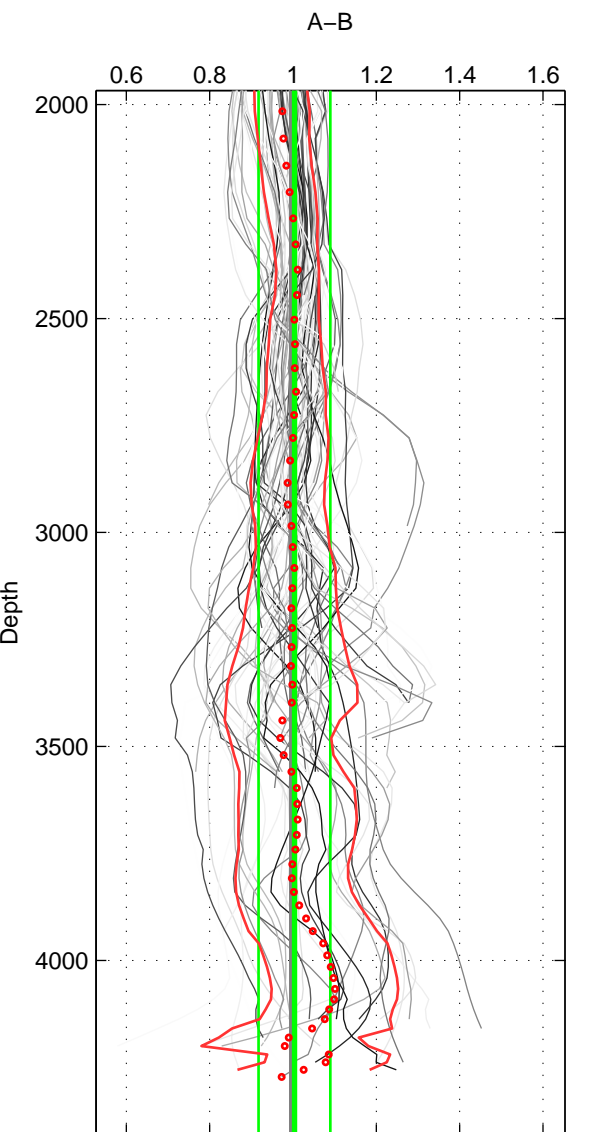

Cruise A (red). Date: Jun 1992 Cruisename: 179-18HU19920527

Cruise B (blue). Date: Jul 1981 Cruisename: 220-316N19810401

\*\*\* "Favourite" values are means of spaces 1 2 3.

	Offset	O.StDev	Ratio	R.Stdev	Rating
SIGMA:	-0.161	0.547	0.986	0.049	5
THETA:	-0.355	0.804	0.968	0.066	5
DEPTH:	-0.006	1.058	1.004	0.086	5
FAV.:	-0.174	0.803	0.986	0.067	5

Profiles of A: 26  
 Profiles of B: 16  
 Diff profs : 75  
 WMoffset (A-B): -0.16101  
 WMoffset stdev: 0.5465  
 WMratio (A/B): 0.98576  
 WMratio stdev: 0.048863

Quality (1-5): 5

Profiles of A: 26  
 Profiles of B: 16  
 Diff profs : 75  
 WMoffset (A-B): -0.35505  
 WMoffset stdev: 0.8043  
 WMratio (A/B): 0.96819  
 WMratio stdev: 0.066469

Quality (1-5): 5

Profiles of A: 26  
 Profiles of B: 16  
 Diff profs : 75  
 WMoffset (A-B): -0.0059026  
 WMoffset stdev: 1.0575  
 WMratio (A/B): 1.0036  
 WMratio stdev: 0.086264

Quality (1-5): 5