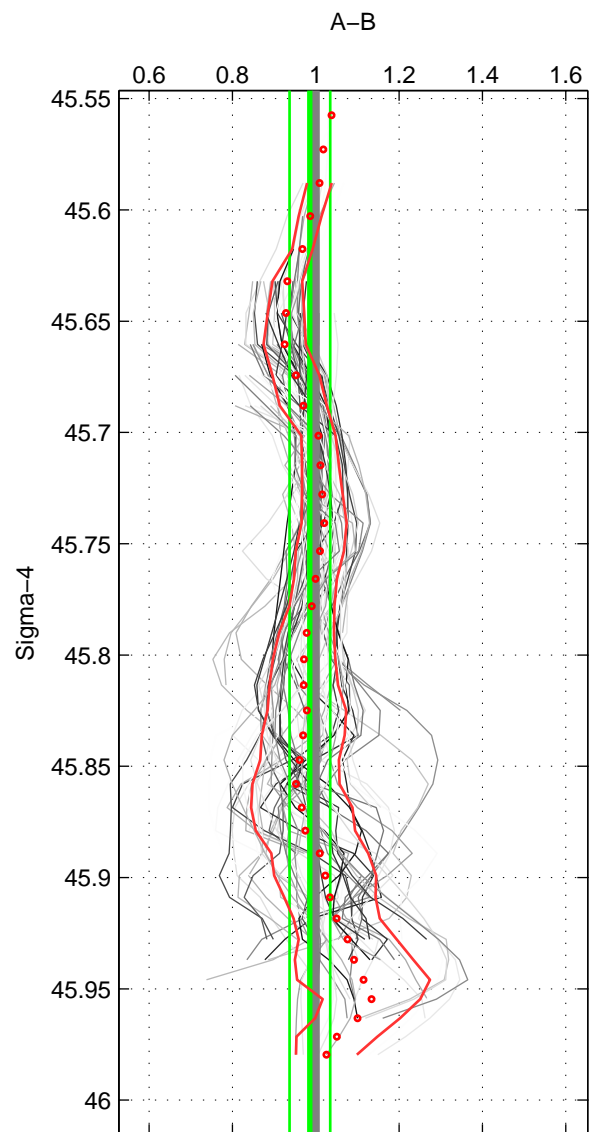

Cruise A (red). Date: Jun 1992 Cruisename: 179-18HU19920527

Cruise B (blue). Date: Jul 1981 Cruisename: 220-316N19810401

\*\*\* "Favourite" values are means of spaces 1 2 3.

	Offset	O.StDev	Ratio	R.Stdev	Rating
SIGMA:	-0.161	0.547	0.986	0.049	5
THETA:	-0.355	0.804	0.968	0.066	5
DEPTH:	-0.006	1.058	1.004	0.086	5
FAV.:	-0.174	0.803	0.986	0.067	5

Profiles of A: 26  
 Profiles of B: 16  
 Diff profs : 75  
 WMoffset (A-B): -0.16101  
 WMoffset stdev: 0.5465  
 WMratio (A/B): 0.98576  
 WMratio stdev: 0.048863

Quality (1-5): 5

Profiles of A: 26  
 Profiles of B: 16  
 Diff profs : 75  
 WMoffset (A-B): -0.35505  
 WMoffset stdev: 0.8043  
 WMratio (A/B): 0.96819  
 WMratio stdev: 0.066469

Quality (1-5): 5

Profiles of A: 26  
 Profiles of B: 16  
 Diff profs : 75  
 WMoffset (A-B): -0.0059026  
 WMoffset stdev: 1.0575  
 WMratio (A/B): 1.0036  
 WMratio stdev: 0.086264

Quality (1-5): 5